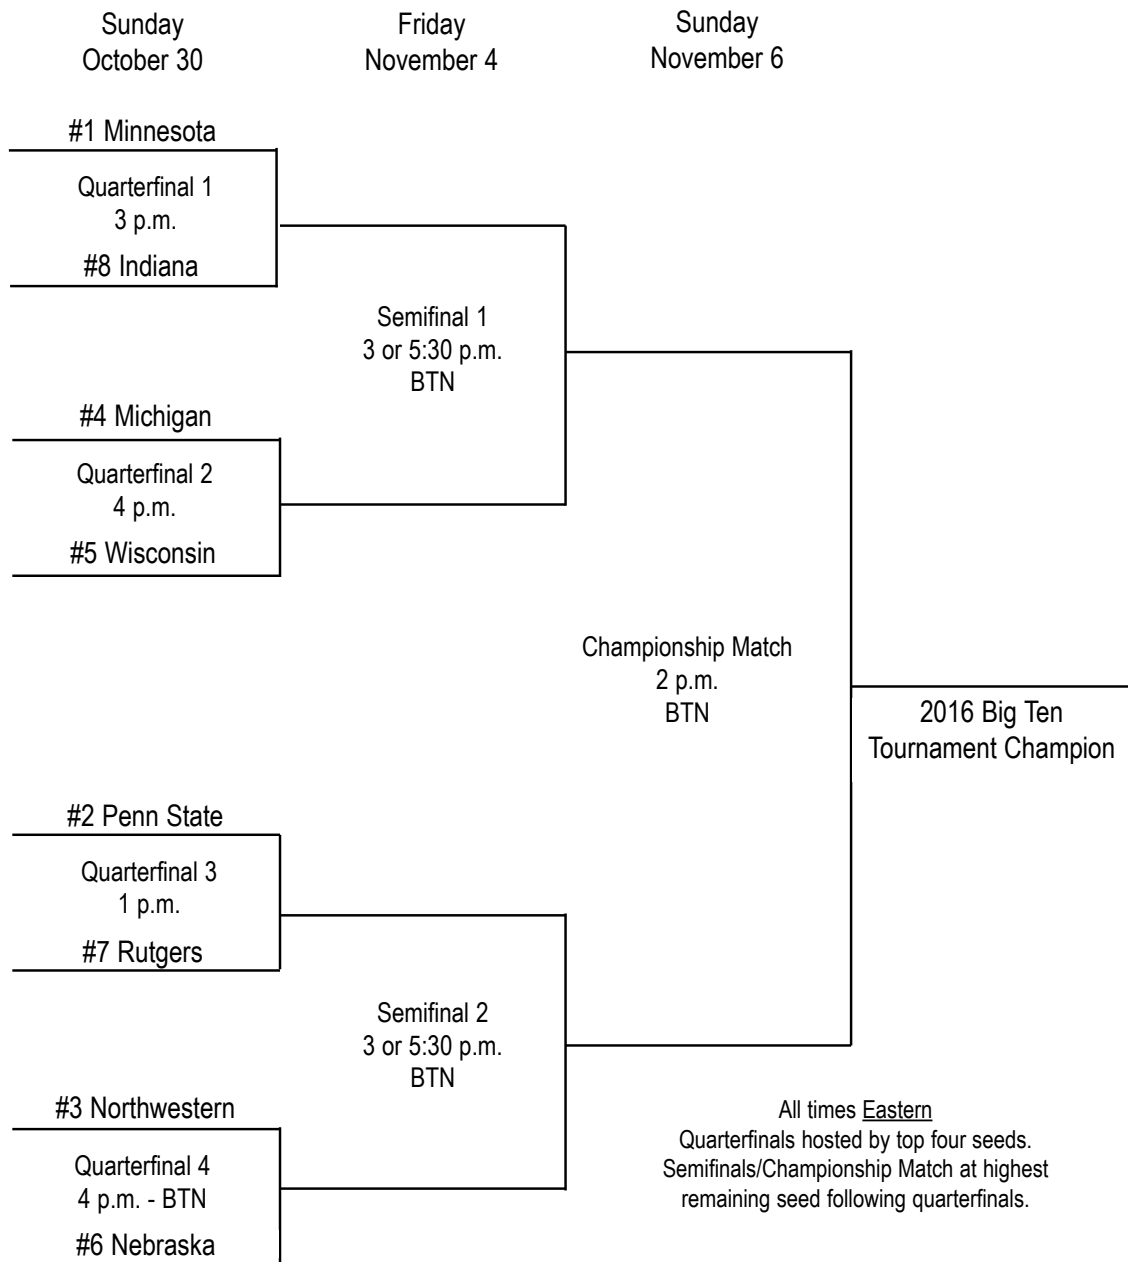

2016 Big Ten Conference Women's Soccer Tournament