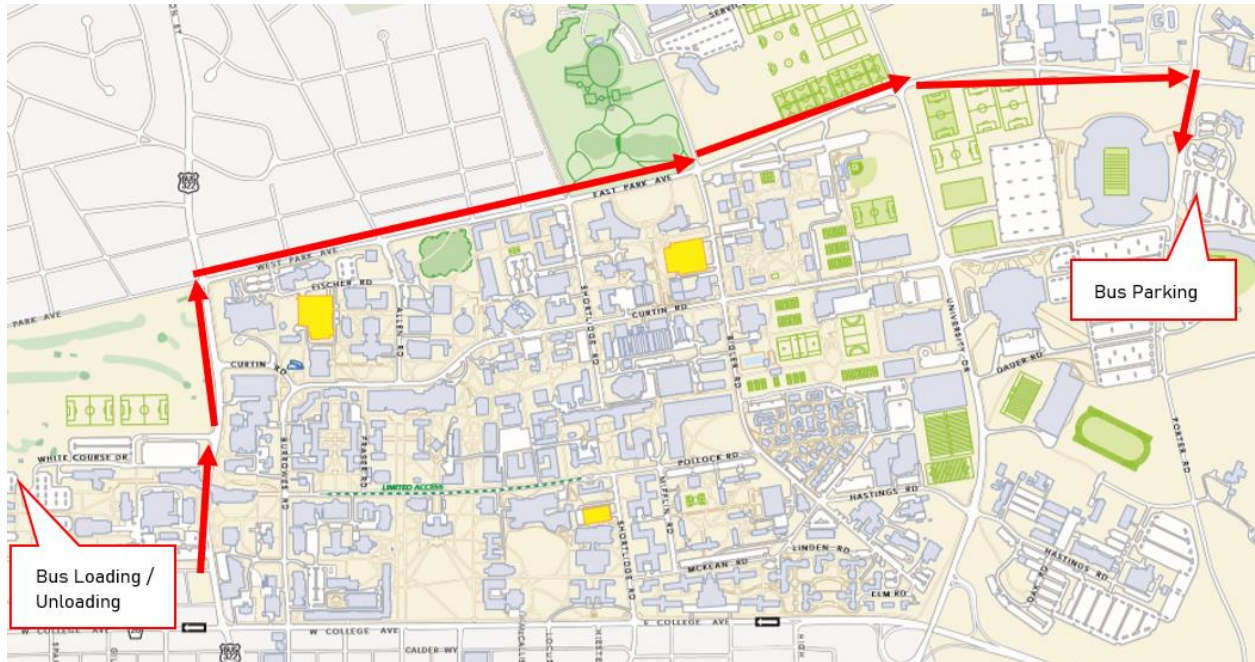


 = route to the West Parking Deck for team van, staff, and fan parking. Vehicles should turn onto White Course Drive from Atherton Street. |

 = route to the bus drop-off and pick-up location. Vehicles should turn onto White Course Drive from Atherton Street.

Coaches, Officials, and School Vans/Cars:

Parking permits will be provided by PSU and must be picked up prior to entering the West Deck so that the parking fee is waived. Permits should be picked up by using the West Deck's parking lane that has a kiosk booth.

Team Buses:

Buses will load and unload behind the Blue Course Apartments. Bus parking is available on the east side of campus in lot Porter North.

Spectator Parking:

Spectator parking will be available in the West Deck for \$1.00 per hour.

 = route to Porter North for bus parking. After dropping off on the gravel road, buses should travel east down White Course Drive towards Atherton Street. They will then left onto Atherton Street towards Park Avenue (use right lane), turn right onto Park Avenue towards Porter Road, and turn right onto Porter Road to Lot Porter North.