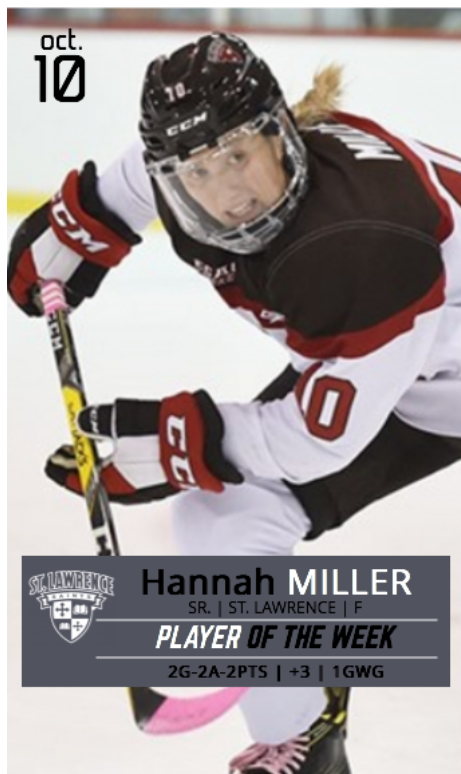

Elizabeth GIGUERE
FR. | CLARKSON | F
ROOKIE OF THE WEEK
2G-0A-2PTS | +2 | 1GWG

oct.
10

Hannah MILLER
SR. | ST. LAWRENCE | F
PLAYER OF THE WEEK
2G-2A-2PTS | +3 | 1GWG