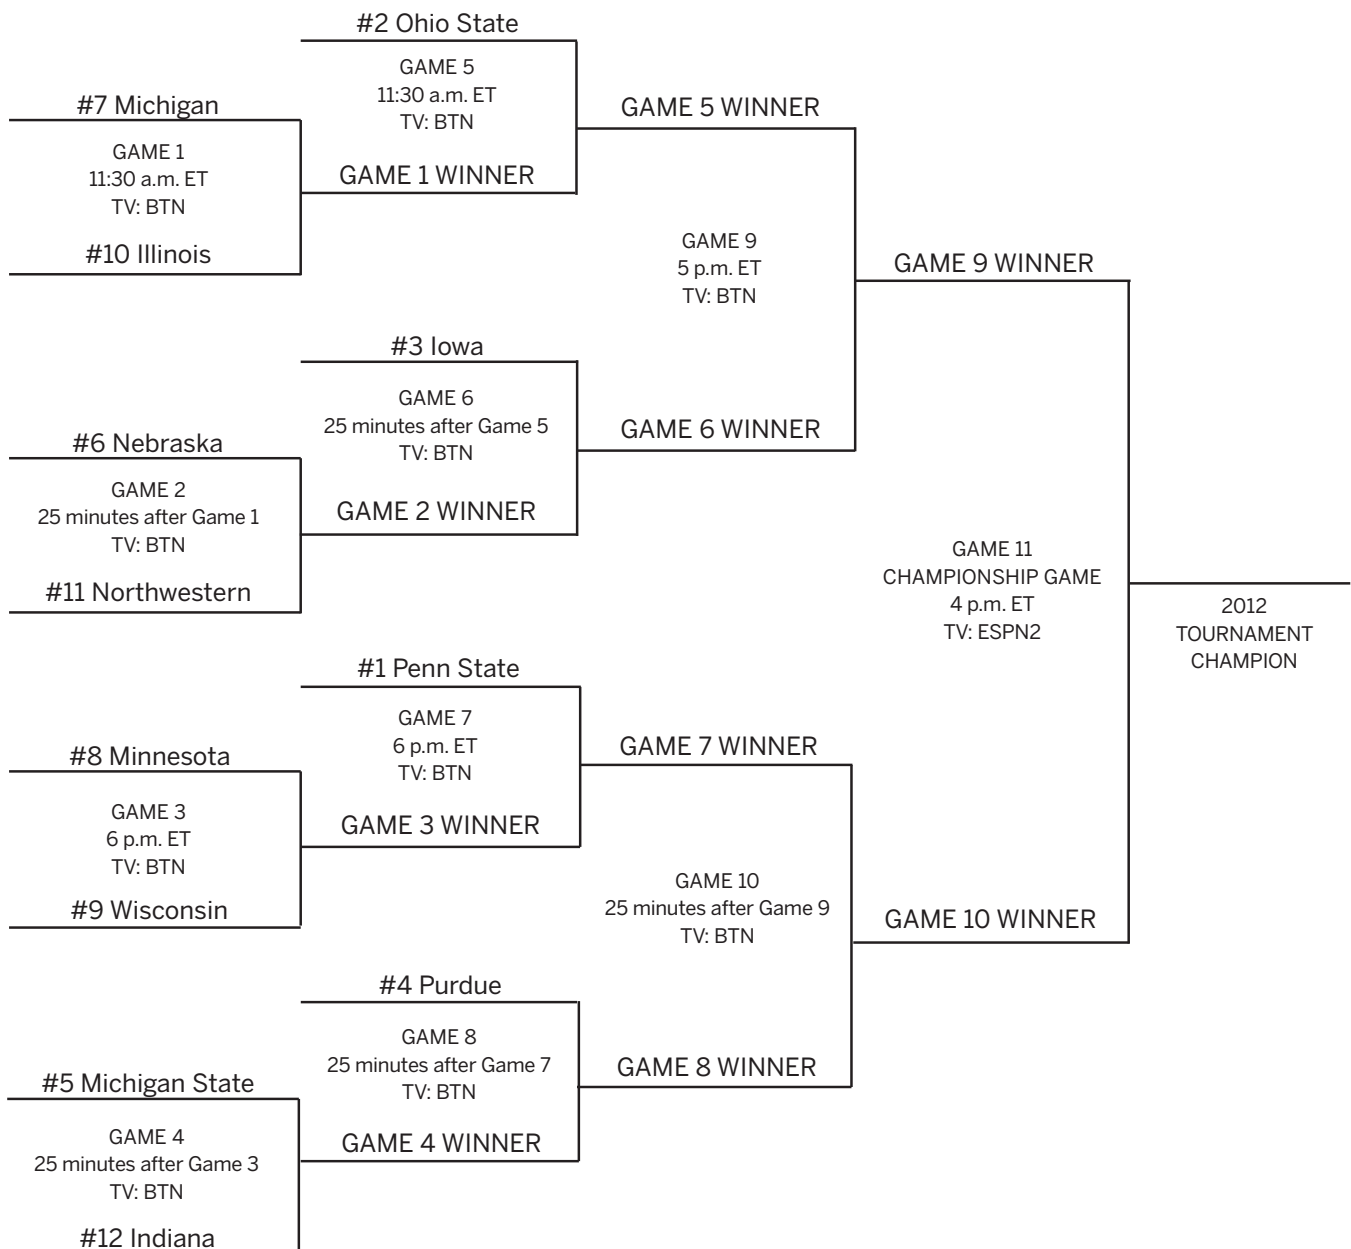

2012 BIG TEN WOMEN'S BASKETBALL TOURNAMENT

March 1-4

BANKERS LIFE FIELDHOUSE • INDIANAPOLIS, INDIANA

THURSDAY, MARCH 1

FRIDAY, MARCH 2

SATURDAY, MARCH 3

SUNDAY, MARCH 4

Six-Time Big Ten Champions • Two-Time Big Ten Tournament Champions • 2000 NCAA Final Four • 22 NCAA Tournament Appearances

Penn State Lady Lion Basketball
Big Ten Tournament Information • March 1-4, 2012

BIG TEN TOURNAMENT HISTORY

Seed	Round	Seed/Opponent	Result
1995 Hinkle Fieldhouse, Indianapolis, Ind. (CHAMPIONS)			
1	Quarterfinal	9/Iowa	W, 69-62
	Semifinal	5/Indiana	W, 72-64
	Final	7/Ohio State	W, 68-63
1996 Hinkle Fieldhouse, Indianapolis, Ind. (CHAMPIONS)			
2	Quarterfinal	7/Northwestern	W, 85-70
	Semifinal	6/Ohio State	W, 84-70
	Final	4/Purdue	W, 71-69
1997 Hinkle Fieldhouse, Indianapolis, Ind.			
7	First	10/Ohio State	L, 79-80
1998 RCA Dome, Indianapolis, Ind. (RUNNER-UP)			
7	First	10/Northwestern	W, 97-76
	Quarterfinal	2/Illinois	W, 74-71
	Semifinal	3/Michigan	W, 87-81 (OT)
	Final	5/Purdue	L, 49-59
1999 RCA Dome, Indianapolis, Ind.			
2	Quarterfinal	7/Michigan State	W, 79-74
	Semifinal	3/Illinois	L, 75-77
2000 Conseco Fieldhouse, Indianapolis, Ind. (RUNNER-UP)			
1	Quarterfinal	9/Ohio State	W, 64-48
	Semifinal	4/Illinois	W, 81-74
	Final	3/Purdue	L, 63-71
2001 Van Andel Arena, Grand Rapids, Mich.			
4	Quarterfinal	5/Michigan	L, 60-66
2002 Conseco Fieldhouse, Indianapolis, Ind. (RUNNER-UP)			
2	Quarterfinal	7/Ohio State	W, 70-55
	Semifinal	6/Wisconsin	W, 76-62
	Final	5/Indiana	L, 72-75