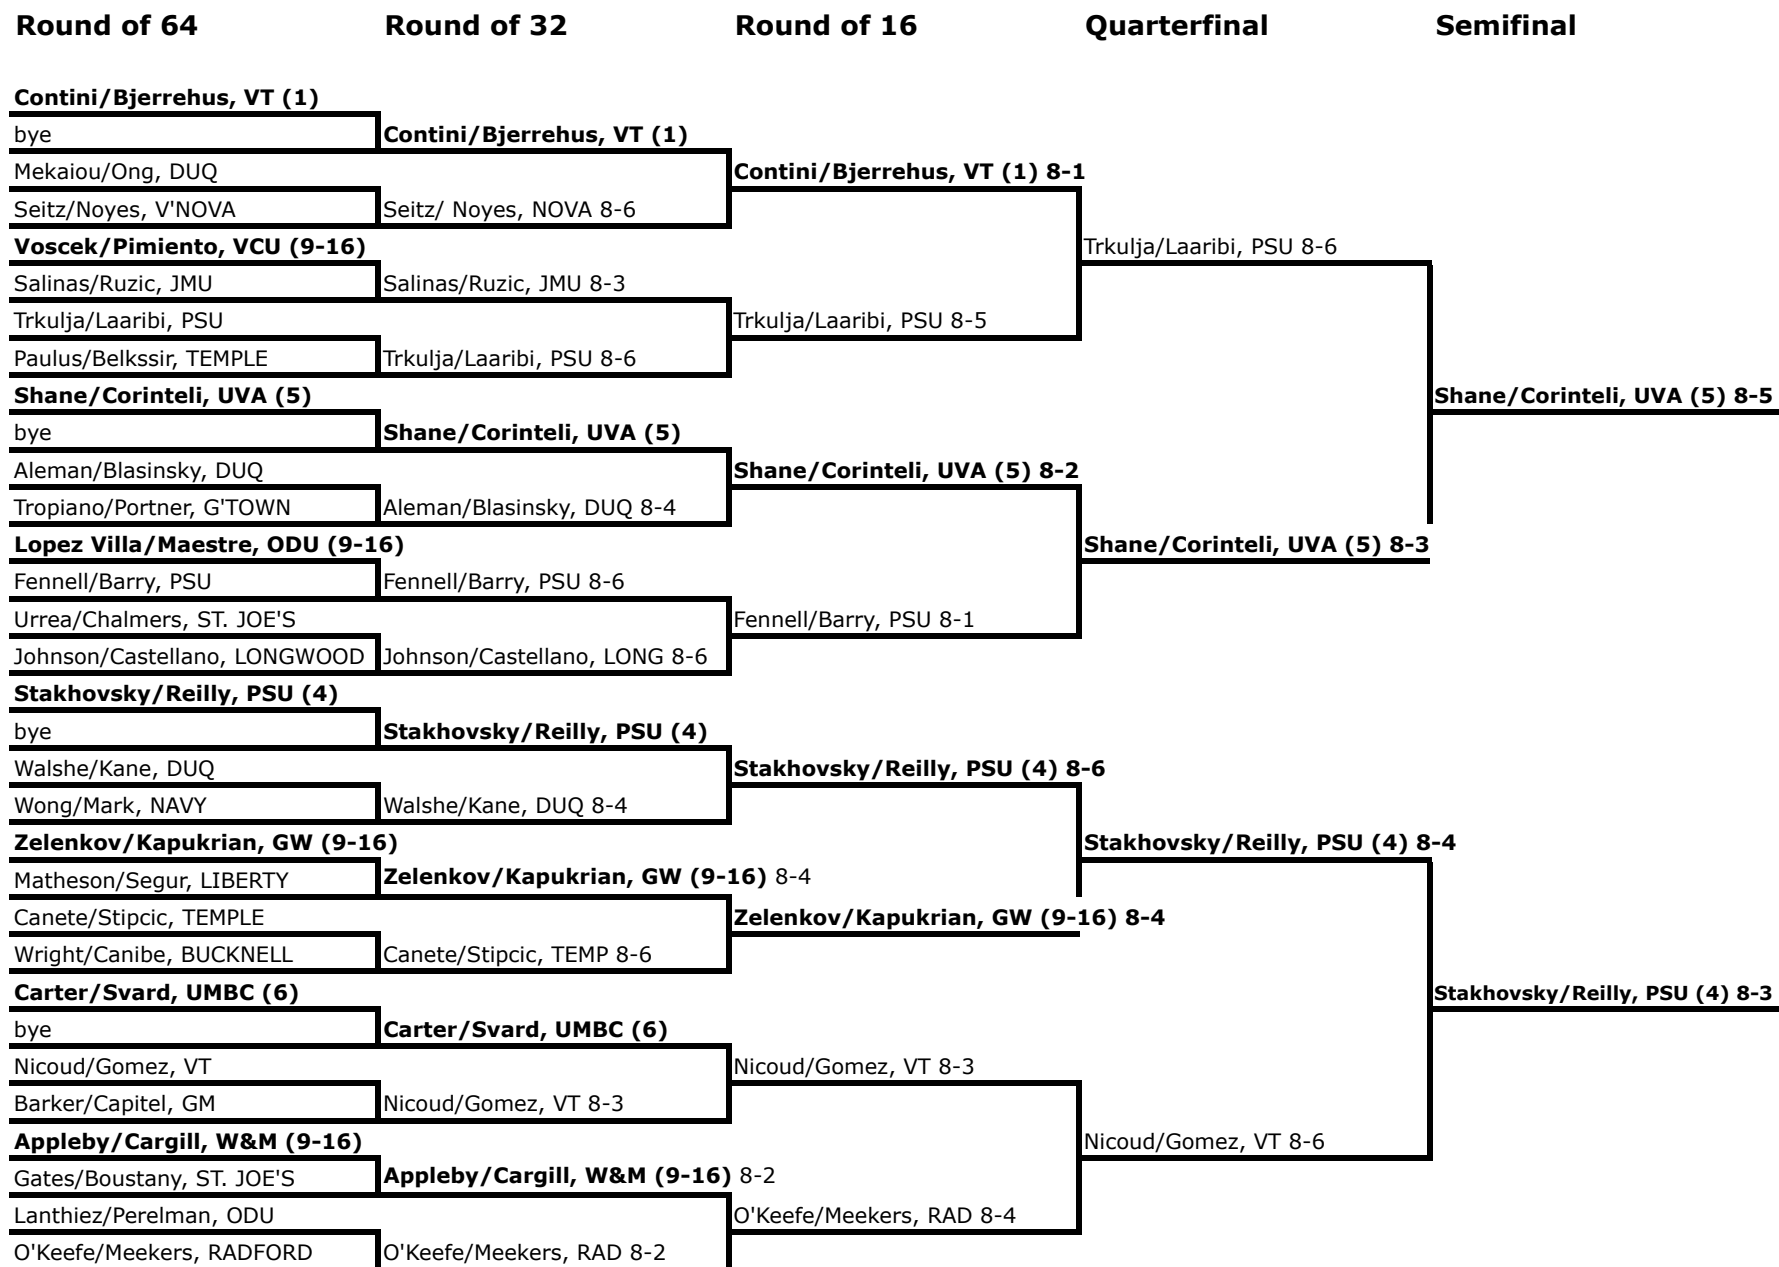

Stakhovsky/Reilly, PSU (4)

Nicoud/Gomez, VT

Monteiro/Corbett, VT (8)

Robbie/Robinson, DUQ

Drean/Gray, UMBC (7)

Dias/Tverijonas, GW (2)

Shane/Corinteli, UVA (5) 8-5

Stakhovsky/Reilly, PSU (4) 8-3

Monteiro/Corbett, VT (8) 8-4

Drean/Gray, UMBC (7) 8-7(5)

Shane/Corinteli, UVA (5) 3-6, 7-6(5), 10-8

Drean/Gray, UMBC (7) 6-3, 7-5

not before 1 pm

2014 ITA Atlantic Regional

DOUBLES MAIN DRAW

2014 ITA Atlantic Regional

DOUBLES MAIN DRAW

Round of 64

Round of 32

Round of 16

Quarterfinal

Semifinalist