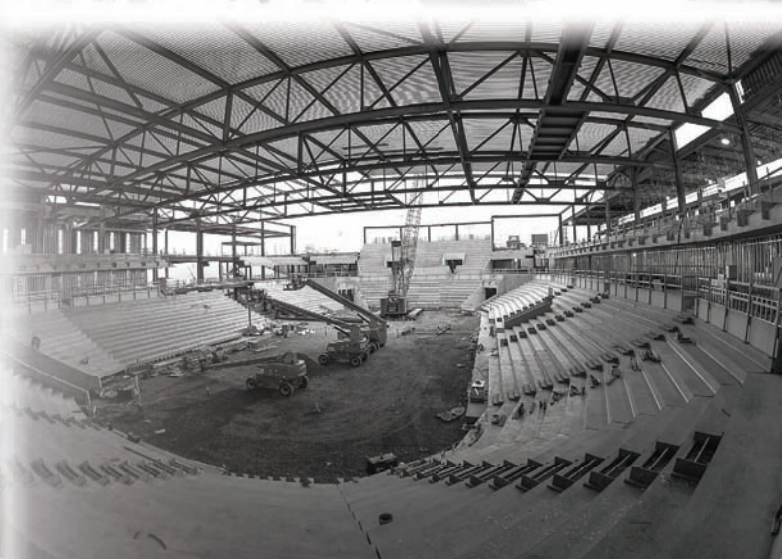

NITTANY LION WOMEN'S HOCKEY

PEGULA ICE ARENA FUTURE HOME OF PENN STATE HOCKEY

FACTS

Construction Groundbreaking: January 2012

Ceremonial Groundbreaking: April 20, 2012

Projected Opening: September 5, 2013

Capacity: 6,000 (Arena rink); 300 (Community rink)

Size: 200,000 square feet

AMENITIES

Two NHL-sized (200' x 85') ice surfaces

Arena rink will offer:

- 6,000-seat overall capacity
- 1,000-seat student section
- First-rate varsity locker rooms
- Team lounges and dry changing room
- Strength and conditioning center
- Shooting gallery
- Suites, loge boxes and club seats
- State-of-the-art television and radio broadcasting facilities
- Press box and media center
- Concession stands with café
- Videoboard

Community rink will offer:

- 300-seat capacity
- Eight locker rooms
- Skate rental center

Pegula Ice Arena will have the ability to host National Hockey League and American Hockey League games, as well as professional ice shows, local hockey and figure skating programs.