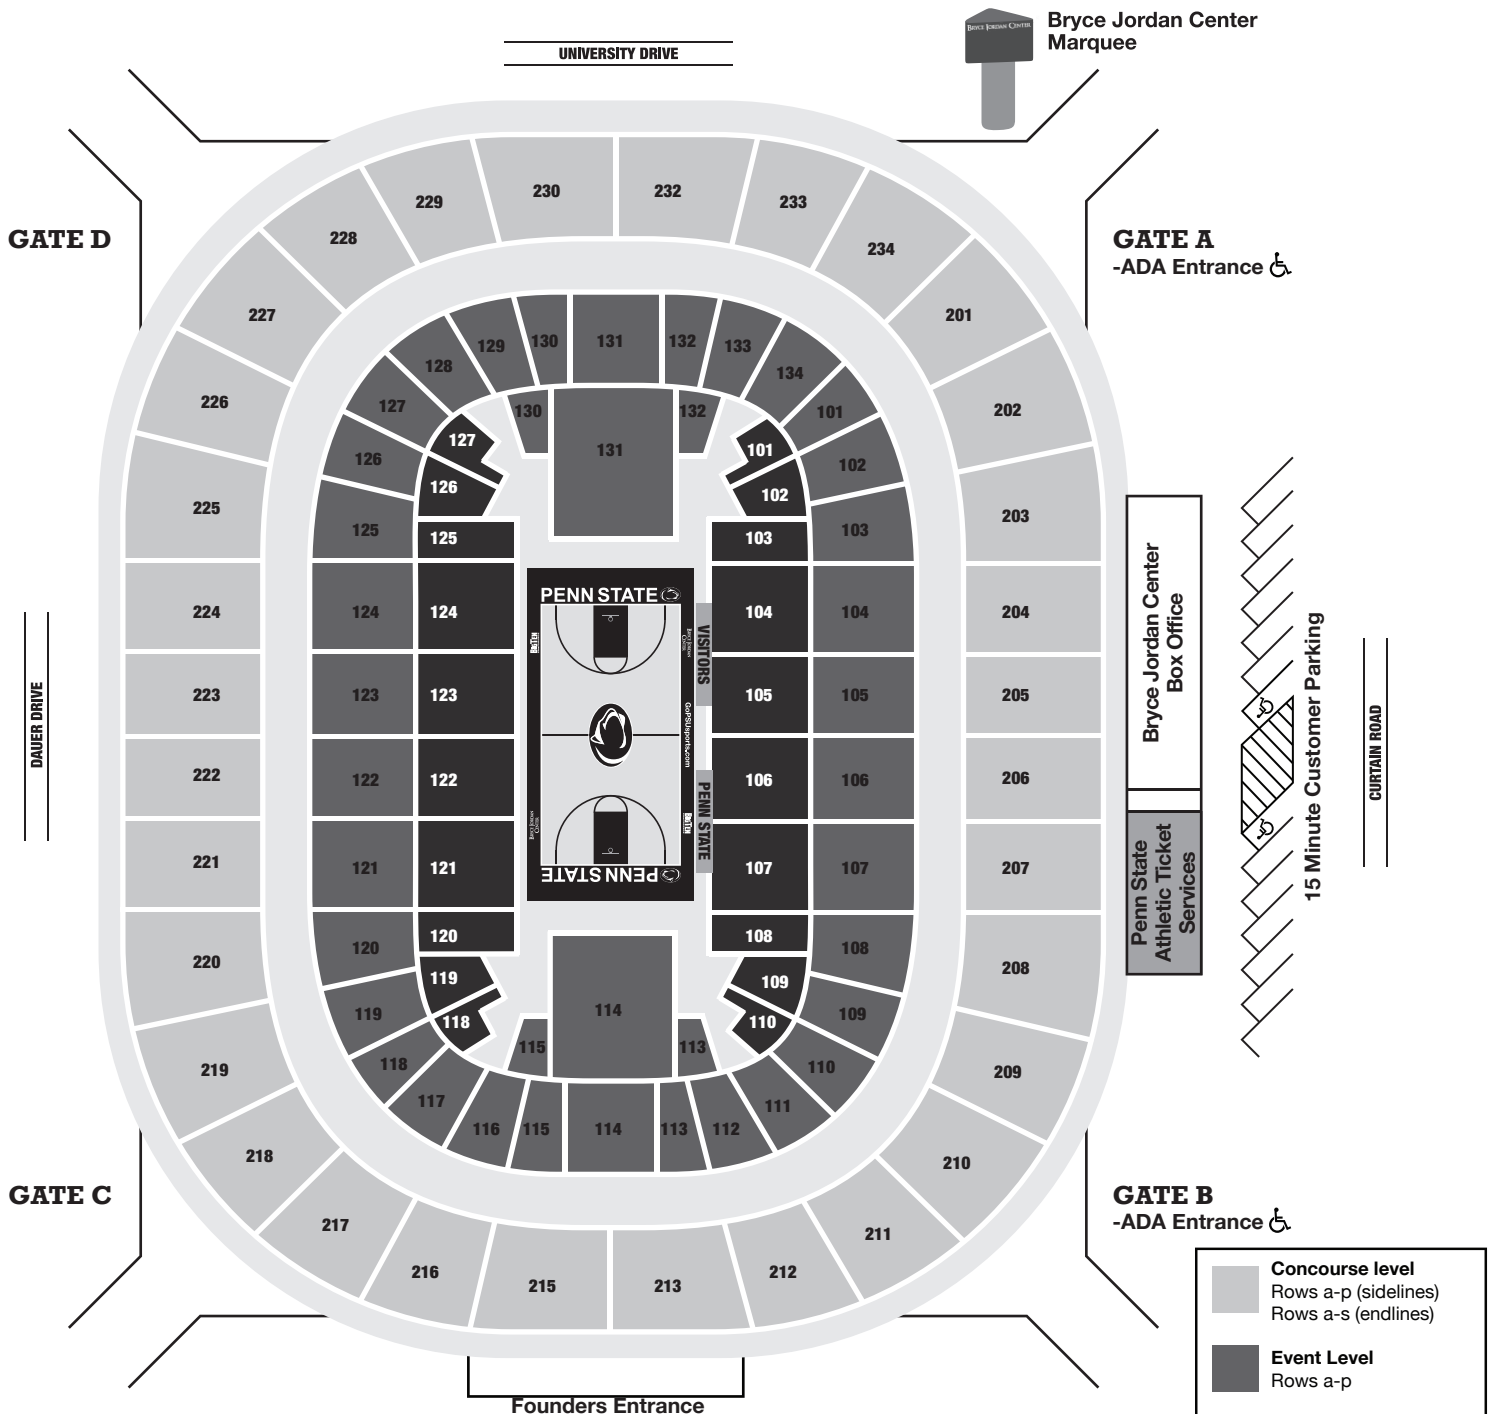

PENN STATE BASKETBALL Bryce Jordan Center

MAXIMUM CAPACITY: 15,238

	Concourse level Rows a-p (sidelines) Rows a-s (endlines)
	Event Level Rows a-p
	Lower Event Rows kk-aa
16 seats per row	