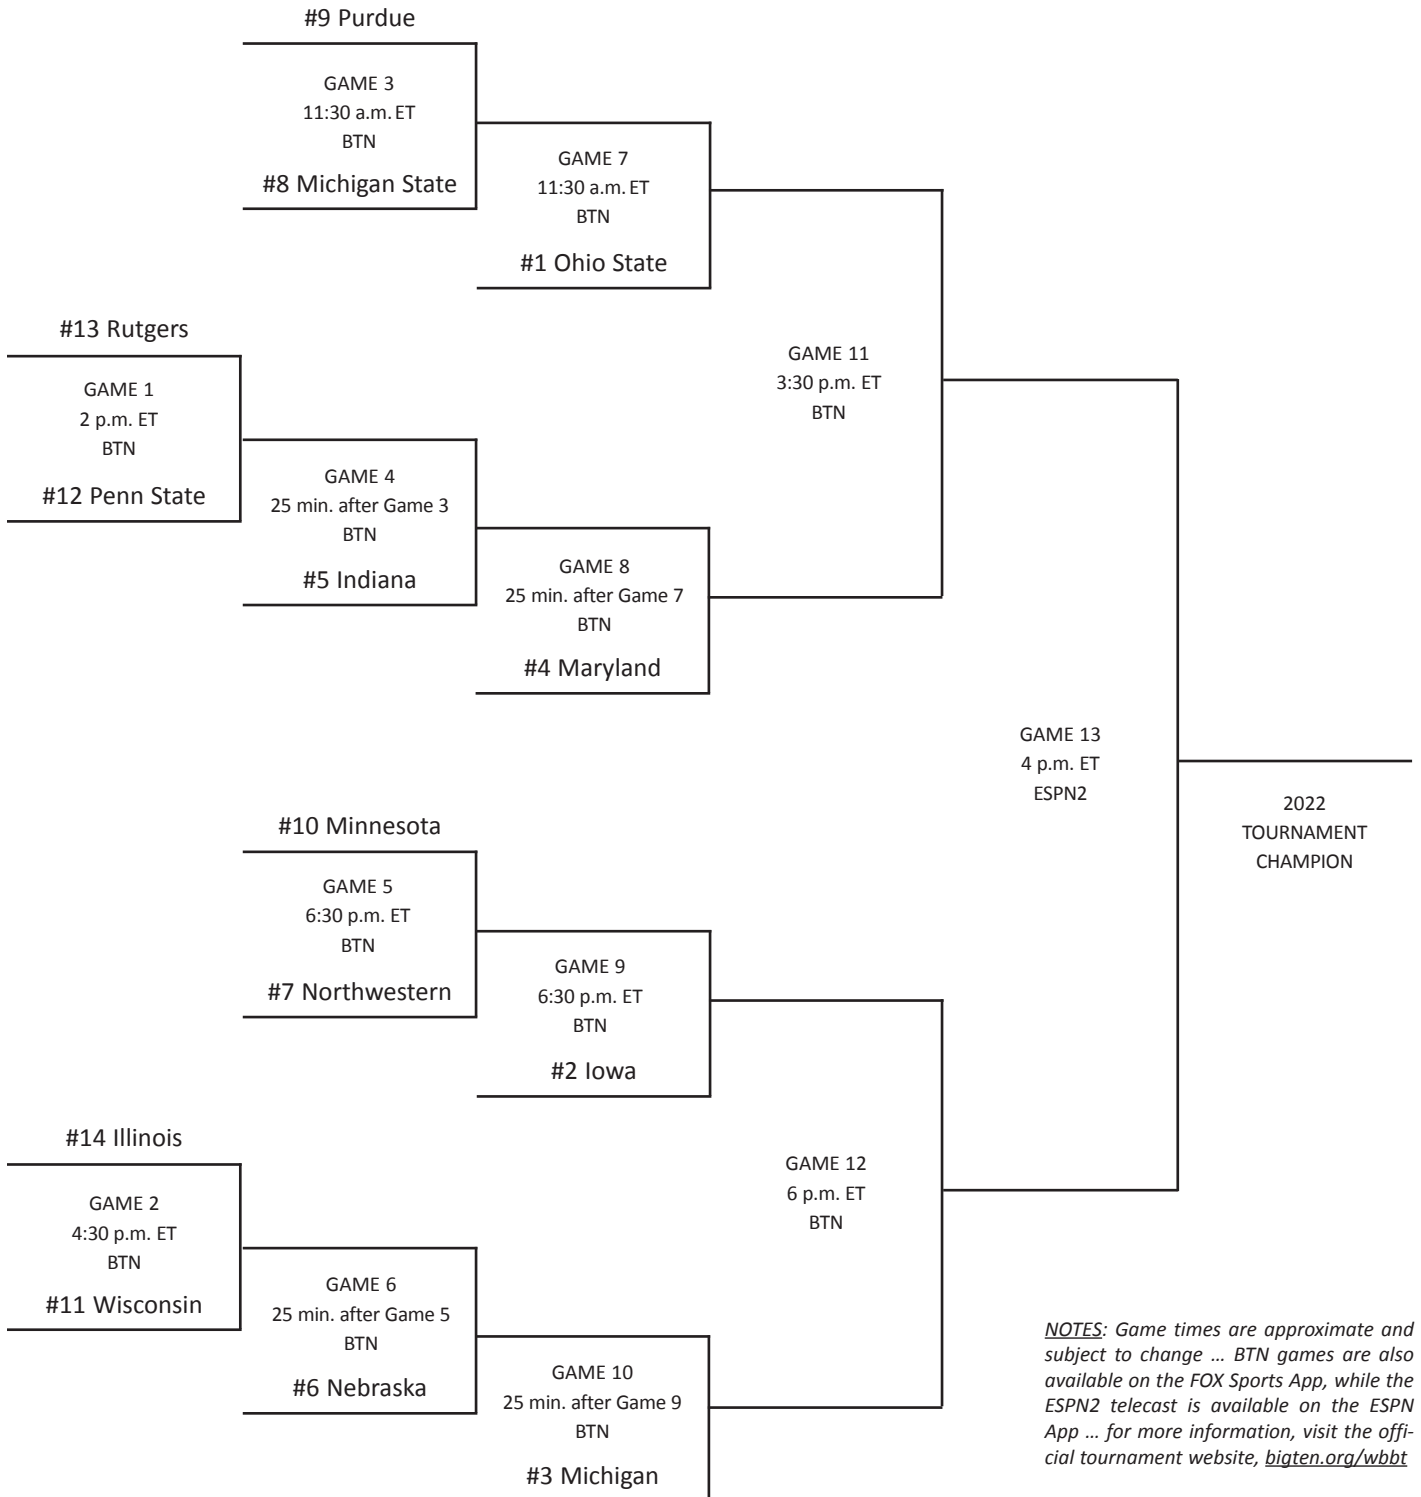

# 2022 BIG TEN WOMEN'S BASKETBALL TOURNAMENT

MARCH 2-6 • GAINBRIDGE FIELDHOUSE • INDIANAPOLIS, IND.

MARCH 2

MARCH 3

MARCH 4

MARCH 5

MARCH 6

*NOTES: Game times are approximate and subject to change ... BTN games are also available on the FOX Sports App, while the ESPN2 telecast is available on the ESPN App ... for more information, visit the official tournament website, [bigten.org/wbbt](http://bigten.org/wbbt)*