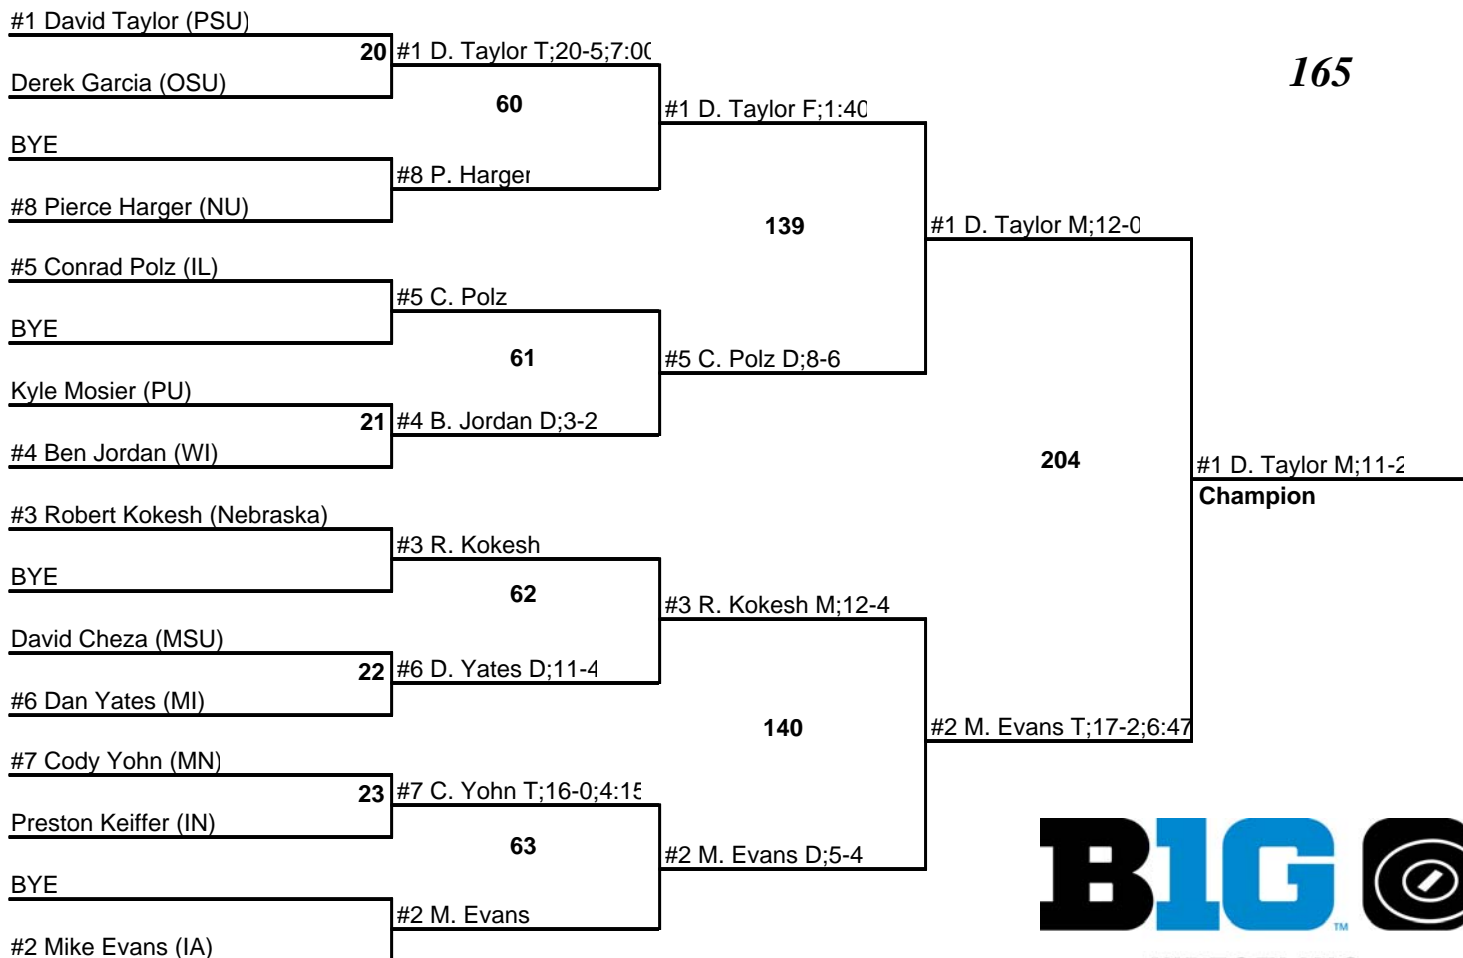

3-4 March 2012

**WRESTLING
CHAMPIONSHIPS**

2012 Big Ten Championships

3-4 March 2012

165

2012 Big Ten Championships

3-4 March 2012

184