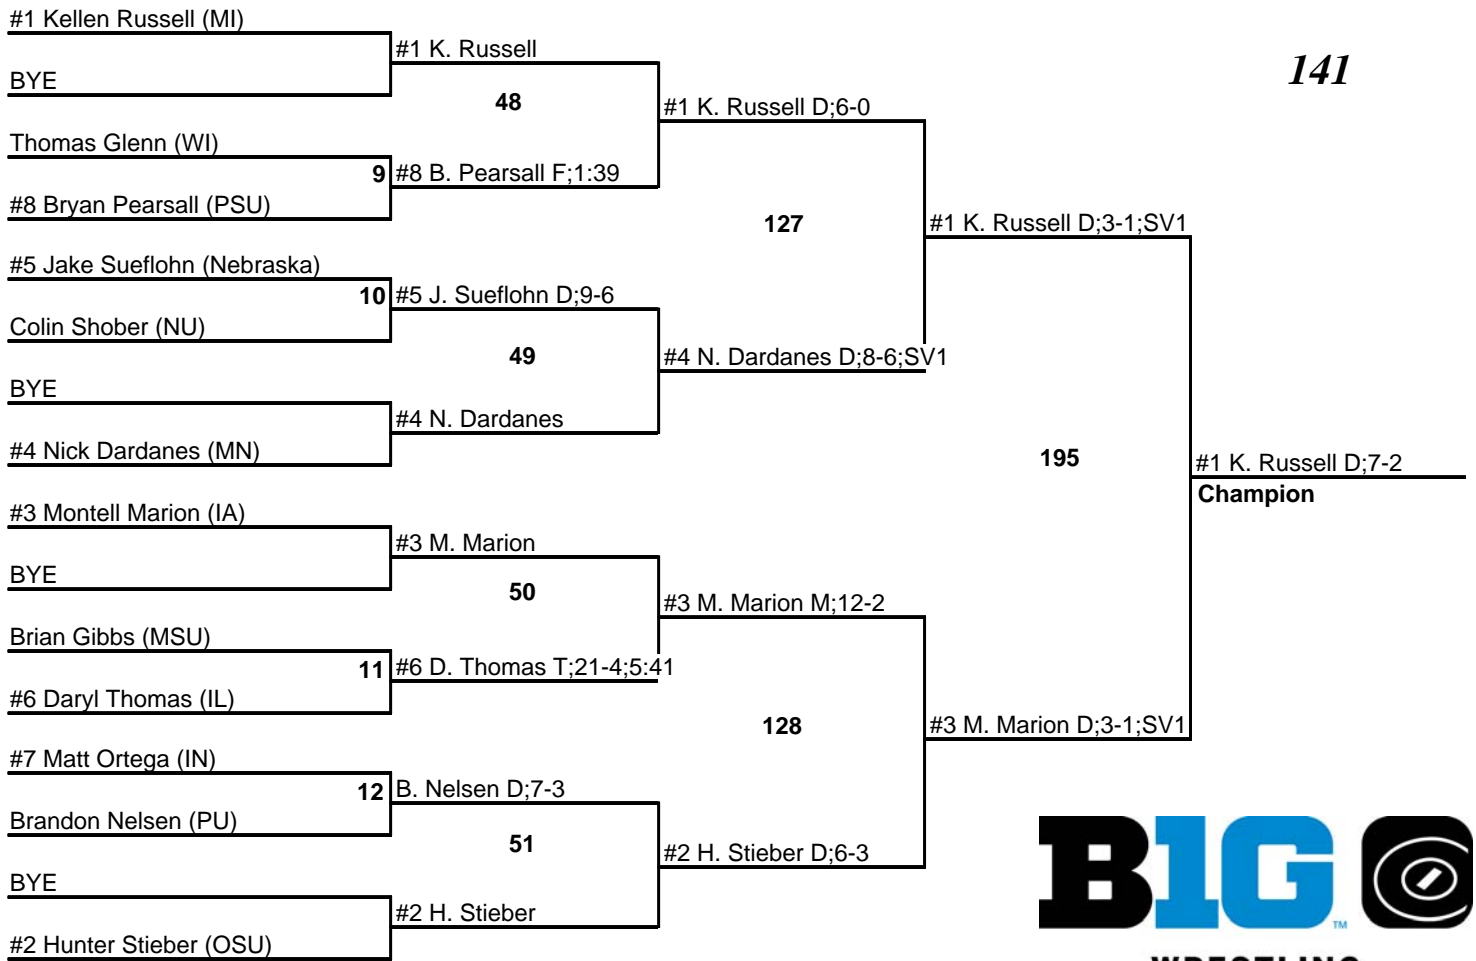

2012 Big Ten Championships

Team Standings

Final Team Standings

Plc	Score	School	CH	WB	1	2	3	4	5	6	7	8
1	149.0	Penn State	0	0	3	0	3	0	2	0	2	0
2	134.0	Minnesota	0	0	2	3	1	1	1	1	0	0
3	126.0	Iowa	0	0	2	4	1	0	1	0	0	0
4	105.5	Illinois	0	0	1	0	2	2	1	1	1	1
5	91.0	Ohio State	0	0	1	0	1	1	1	2	1	1
6	75.0	Northwestern	0	0	0	1	0	3	0	1	1	0
7	66.0	Michigan	0	0	1	0	1	1	0	0	2	1
8	65.0	Nebraska	0	0	0	1	1	0	2	0	2	1
9	51.5	Purdue	0	0	0	0	0	0	1	3	1	2
10	41.0	Indiana	0	0	0	1	0	1	1	0	0	0
	41.0	Michigan State	0	0	0	0	0	1	0	2	0	2
12	9.0	Wisconsin	0	0	0	0	0	0	0	0	0	2

2012 Big Ten Championships

3-4 March 2012

125

WRESTLING
CHAMPIONSHIPS

2012 Big Ten Championships

3-4 March 2012

133

WRESTLING
CHAMPIONSHIPS

2012 Big Ten Championships

3-4 March 2012

WRESTLING CHAMPIONSHIPS

2012 Big Ten Championships

3-4 March 2012

149

WRESTLING CHAMPIONSHIPS

2012 Big Ten Championships