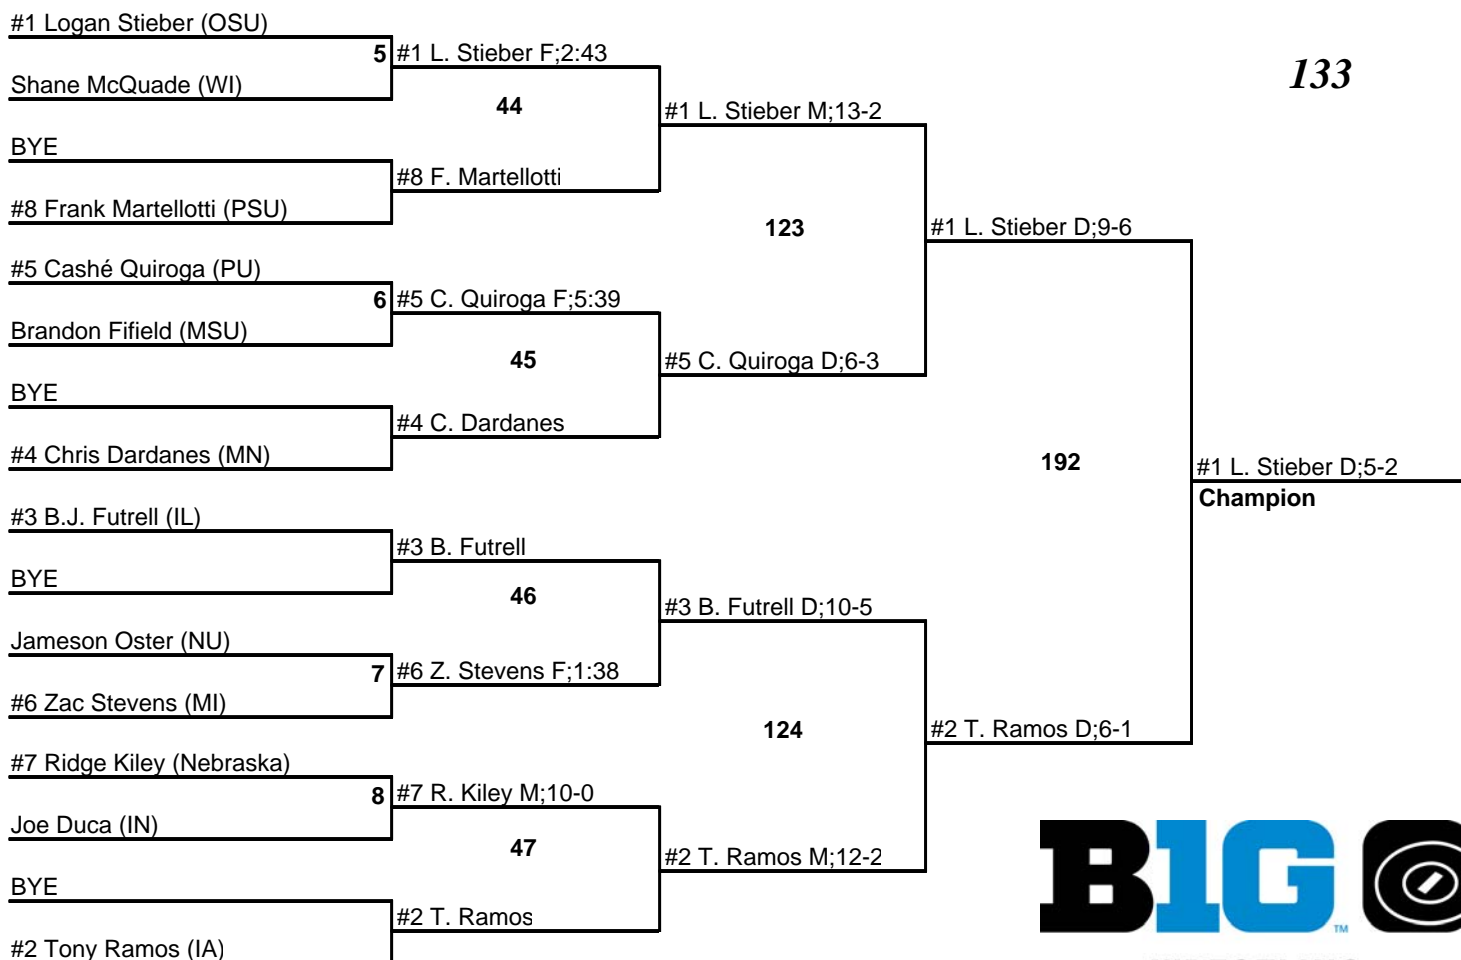

2012 Big Ten Championships

Team Standings

Final Team Standings

Plc	Score	School	CH	WB	1	2	3	4	5	6	7	8
1	149.0	Penn State	0	0	3	0	3	0	2	0	2	0
2	134.0	Minnesota	0	0	2	3	1	1	1	1	0	0
3	126.0	Iowa	0	0	2	4	1	0	1	0	0	0
4	105.5	Illinois	0	0	1	0	2	2	1	1	1	1
5	91.0	Ohio State	0	0	1	0	1	1	1	2	1	1
6	75.0	Northwestern	0	0	0	1	0	3	0	1	1	0
7	66.0	Michigan	0	0	1	0	1	1	0	0	2	1
8	65.0	Nebraska	0	0	0	1	1	0	2	0	2	1
9	51.5	Purdue	0	0	0	0	0	0	1	3	1	2
10	41.0	Indiana	0	0	0	1	0	1	1	0	0	0
	41.0	Michigan State	0	0	0	0	0	1	0	2	0	2
12	9.0	Wisconsin	0	0	0	0	0	0	0	0	0	2

2012 Big Ten Championships

3-4 March 2012

125

WRESTLING
CHAMPIONSHIPS

2012 Big Ten Championships

3-4 March 2012

133

WRESTLING
CHAMPIONSHIPS

2012 Big Ten Championships

3-4 March 2012

WRESTLING CHAMPIONSHIPS

2012 Big Ten Championships

3-4 March 2012

149

WRESTLING CHAMPIONSHIPS

2012 Big Ten Championships

3-4 March 2012

**WRESTLING
CHAMPIONSHIPS**

2012 Big Ten Championships

3-4 March 2012

165

2012 Big Ten Championships

3-4 March 2012

184