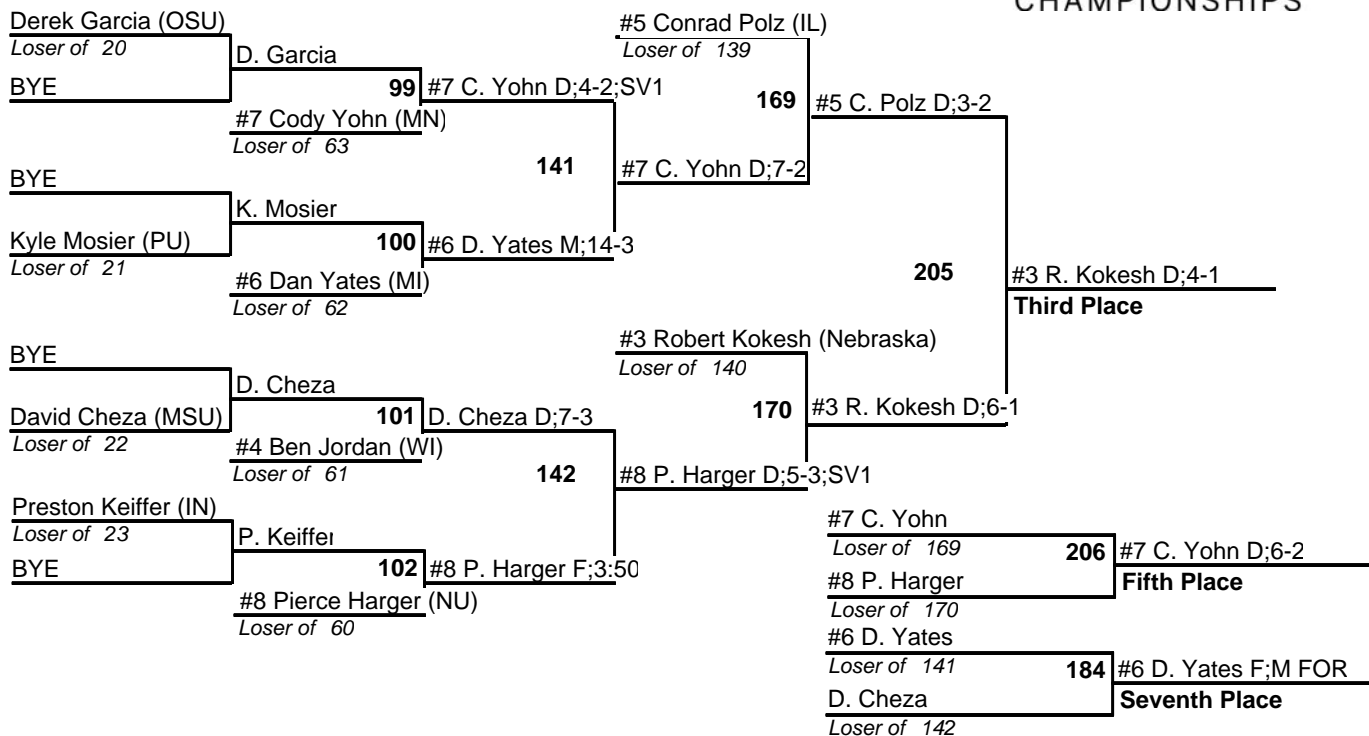

3-4 March 2012

**WRESTLING
CHAMPIONSHIPS**

2012 Big Ten Championships

3-4 March 2012

165

2012 Big Ten Championships

3-4 March 2012

184

WRESTLING
CHAMPIONSHIPS

2012 Big Ten Championships

3-4 March 2012

197

2012 Big Ten Championships

3-4 March 2012

**WRESTLING
CHAMPIONSHIPS**