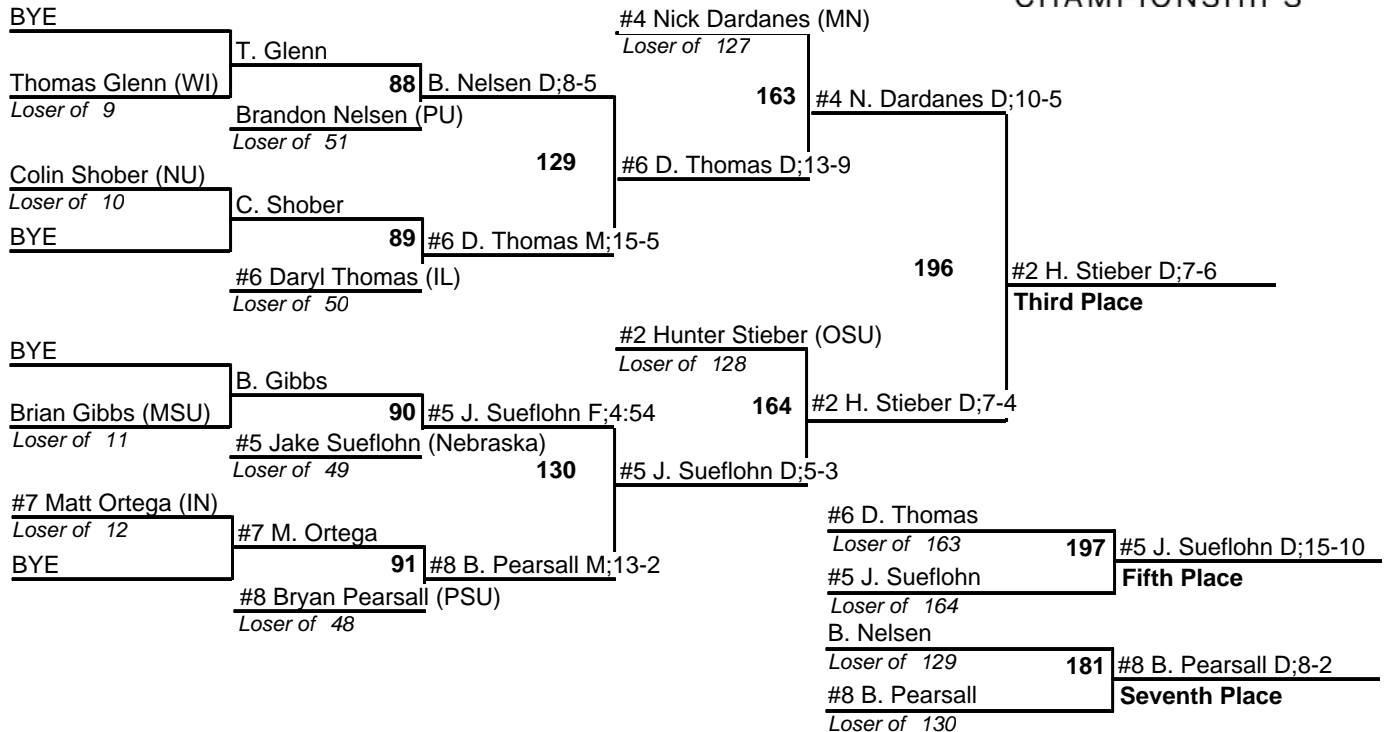

2012 Big Ten Championships

Team Standings

Final Team Standings

Plc	Score	School	CH	WB	1	2	3	4	5	6	7	8
1	149.0	Penn State	0	0	3	0	3	0	2	0	2	0
2	134.0	Minnesota	0	0	2	3	1	1	1	1	0	0
3	126.0	Iowa	0	0	2	4	1	0	1	0	0	0
4	105.5	Illinois	0	0	1	0	2	2	1	1	1	1
5	91.0	Ohio State	0	0	1	0	1	1	1	2	1	1
6	75.0	Northwestern	0	0	0	1	0	3	0	1	1	0
7	66.0	Michigan	0	0	1	0	1	1	0	0	2	1
8	65.0	Nebraska	0	0	0	1	1	0	2	0	2	1
9	51.5	Purdue	0	0	0	0	0	0	1	3	1	2
10	41.0	Indiana	0	0	0	1	0	1	1	0	0	0
	41.0	Michigan State	0	0	0	0	0	1	0	2	0	2
12	9.0	Wisconsin	0	0	0	0	0	0	0	0	0	2

2012 Big Ten Championships

3-4 March 2012

125

WRESTLING
CHAMPIONSHIPS

2012 Big Ten Championships

3-4 March 2012

133

WRESTLING
CHAMPIONSHIPS

2012 Big Ten Championships

3-4 March 2012

WRESTLING CHAMPIONSHIPS

2012 Big Ten Championships

3-4 March 2012

149

WRESTLING CHAMPIONSHIPS

2012 Big Ten Championships

3-4 March 2012

**WRESTLING
CHAMPIONSHIPS**

2012 Big Ten Championships

3-4 March 2012

165

2012 Big Ten Championships

3-4 March 2012

184