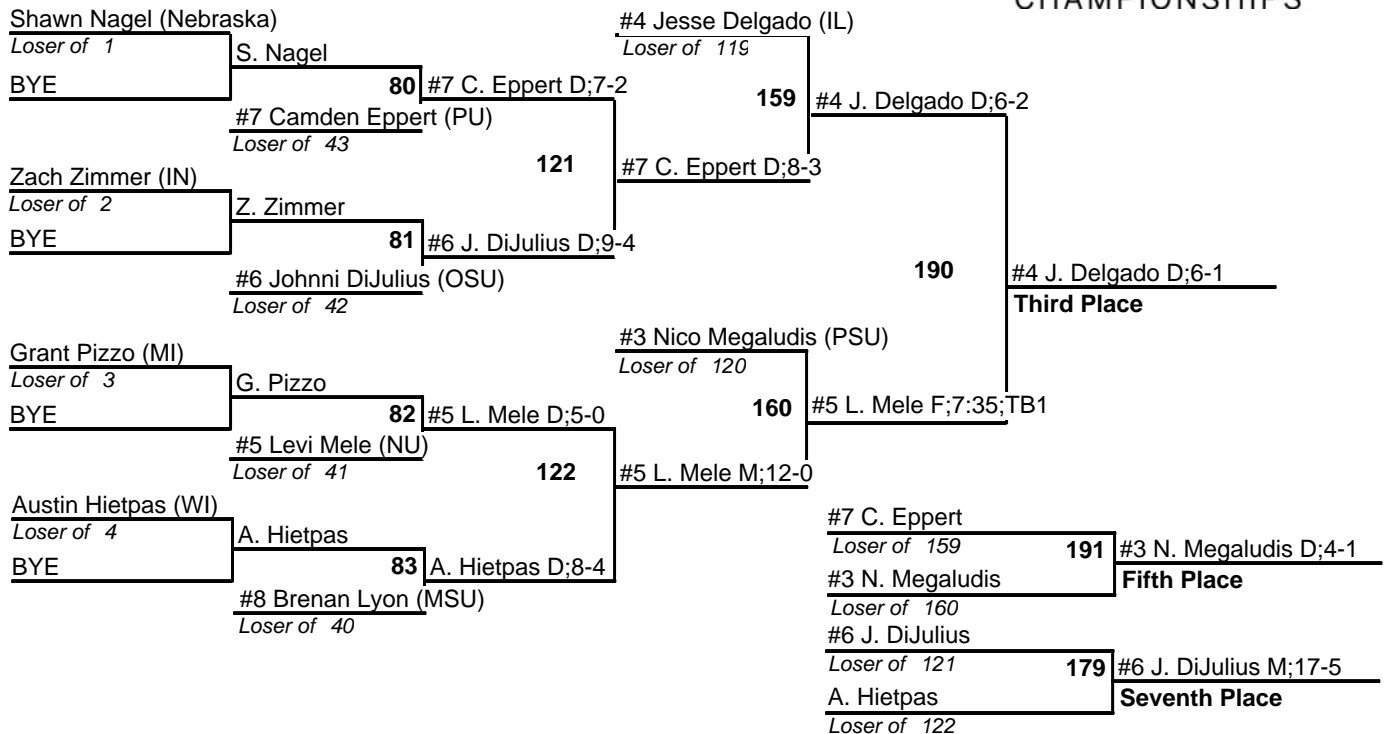

2012 Big Ten Championships

Team Standings

Final Team Standings

Plc	Score	School	CH	WB	1	2	3	4	5	6	7	8
1	149.0	Penn State	0	0	3	0	3	0	2	0	2	0
2	134.0	Minnesota	0	0	2	3	1	1	1	1	0	0
3	126.0	Iowa	0	0	2	4	1	0	1	0	0	0
4	105.5	Illinois	0	0	1	0	2	2	1	1	1	1
5	91.0	Ohio State	0	0	1	0	1	1	1	2	1	1
6	75.0	Northwestern	0	0	0	1	0	3	0	1	1	0
7	66.0	Michigan	0	0	1	0	1	1	0	0	2	1
8	65.0	Nebraska	0	0	0	1	1	0	2	0	2	1
9	51.5	Purdue	0	0	0	0	0	0	1	3	1	2
10	41.0	Indiana	0	0	0	1	0	1	1	0	0	0
	41.0	Michigan State	0	0	0	0	0	1	0	2	0	2
12	9.0	Wisconsin	0	0	0	0	0	0	0	0	0	2

2012 Big Ten Championships

3-4 March 2012

125

WRESTLING
CHAMPIONSHIPS

2012 Big Ten Championships

3-4 March 2012

133

WRESTLING
CHAMPIONSHIPS

2012 Big Ten Championships

3-4 March 2012

WRESTLING CHAMPIONSHIPS

2012 Big Ten Championships

3-4 March 2012

149

WRESTLING CHAMPIONSHIPS

2012 Big Ten Championships