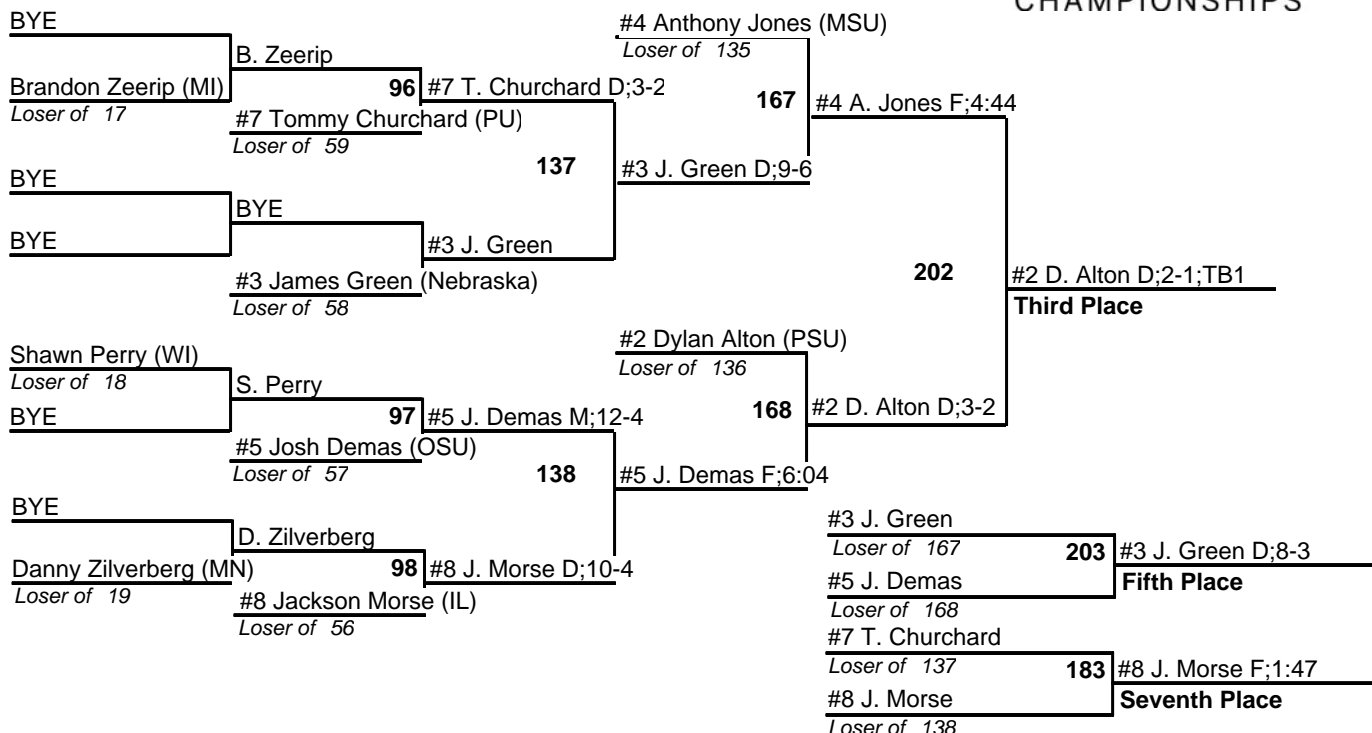

2012 Big Ten Championships

Team Standings

Final Team Standings

Plc	Score	School	CH	WB	1	2	3	4	5	6	7	8
1	149.0	Penn State	0	0	3	0	3	0	2	0	2	0
2	134.0	Minnesota	0	0	2	3	1	1	1	1	0	0
3	126.0	Iowa	0	0	2	4	1	0	1	0	0	0
4	105.5	Illinois	0	0	1	0	2	2	1	1	1	1
5	91.0	Ohio State	0	0	1	0	1	1	1	2	1	1
6	75.0	Northwestern	0	0	0	1	0	3	0	1	1	0
7	66.0	Michigan	0	0	1	0	1	1	0	0	2	1
8	65.0	Nebraska	0	0	0	1	1	0	2	0	2	1
9	51.5	Purdue	0	0	0	0	0	0	1	3	1	2
10	41.0	Indiana	0	0	0	1	0	1	1	0	0	0
	41.0	Michigan State	0	0	0	0	0	1	0	2	0	2
12	9.0	Wisconsin	0	0	0	0	0	0	0	0	0	2

2012 Big Ten Championships

3-4 March 2012

125

WRESTLING
CHAMPIONSHIPS

2012 Big Ten Championships

3-4 March 2012

133

WRESTLING
CHAMPIONSHIPS

2012 Big Ten Championships

3-4 March 2012

WRESTLING CHAMPIONSHIPS

2012 Big Ten Championships

3-4 March 2012

149

WRESTLING CHAMPIONSHIPS

2012 Big Ten Championships

3-4 March 2012

**WRESTLING
CHAMPIONSHIPS**

2012 Big Ten Championships

3-4 March 2012

165

2012 Big Ten Championships

3-4 March 2012

184