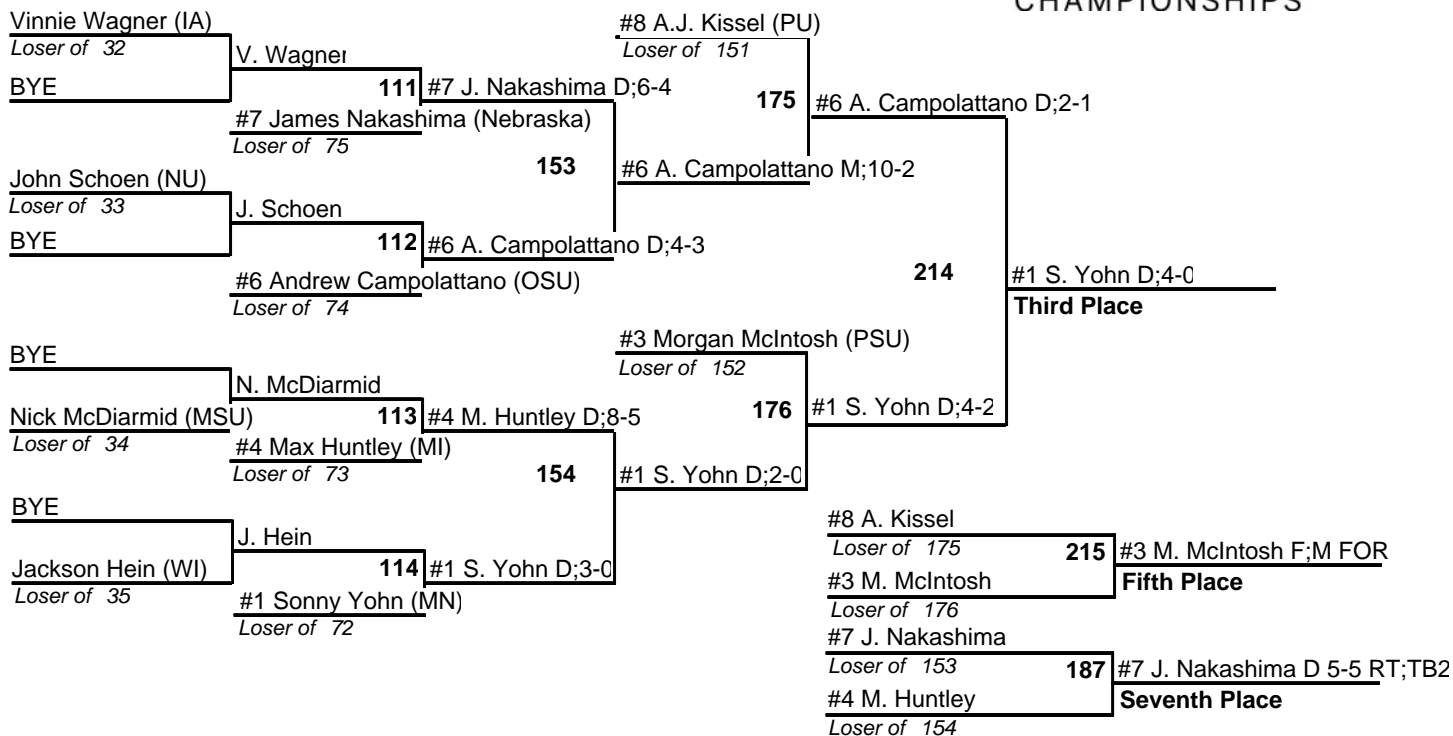

2012 Big Ten Championships

3-4 March 2012

WRESTLING CHAMPIONSHIPS

2012 Big Ten Championships

3-4 March 2012

149

WRESTLING CHAMPIONSHIPS

2012 Big Ten Championships

3-4 March 2012

**WRESTLING
CHAMPIONSHIPS**

2012 Big Ten Championships

3-4 March 2012

165

2012 Big Ten Championships

3-4 March 2012

184

WRESTLING
CHAMPIONSHIPS

2012 Big Ten Championships

3-4 March 2012

197

2012 Big Ten Championships

3-4 March 2012

**WRESTLING
CHAMPIONSHIPS**