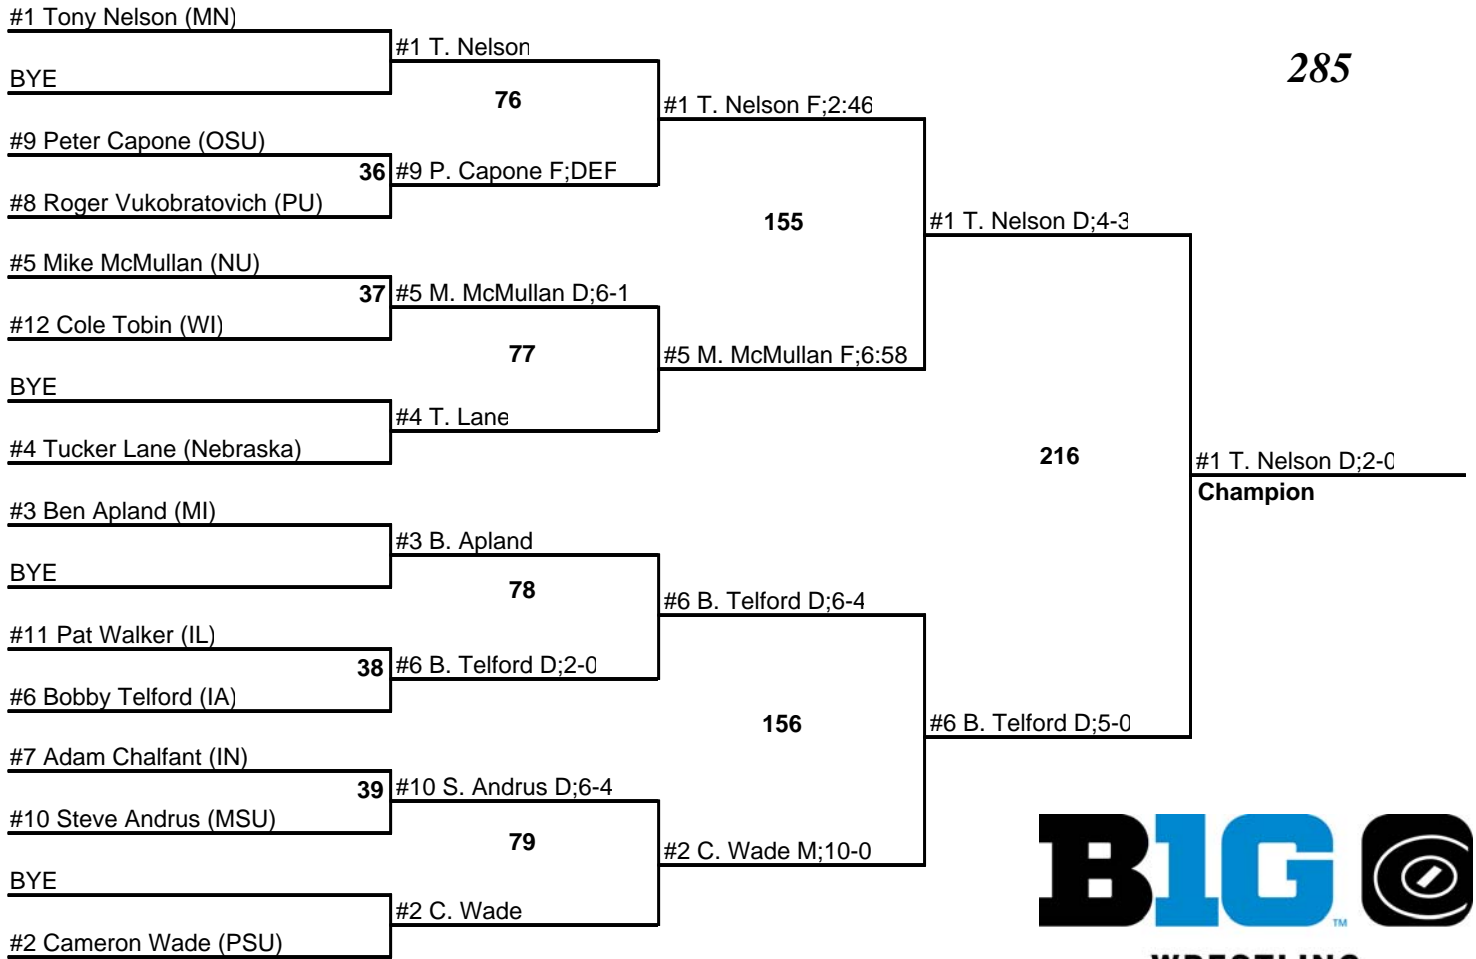

WRESTLING
CHAMPIONSHIPS

2012 Big Ten Championships

3-4 March 2012

197

2012 Big Ten Championships

3-4 March 2012

**WRESTLING
CHAMPIONSHIPS**