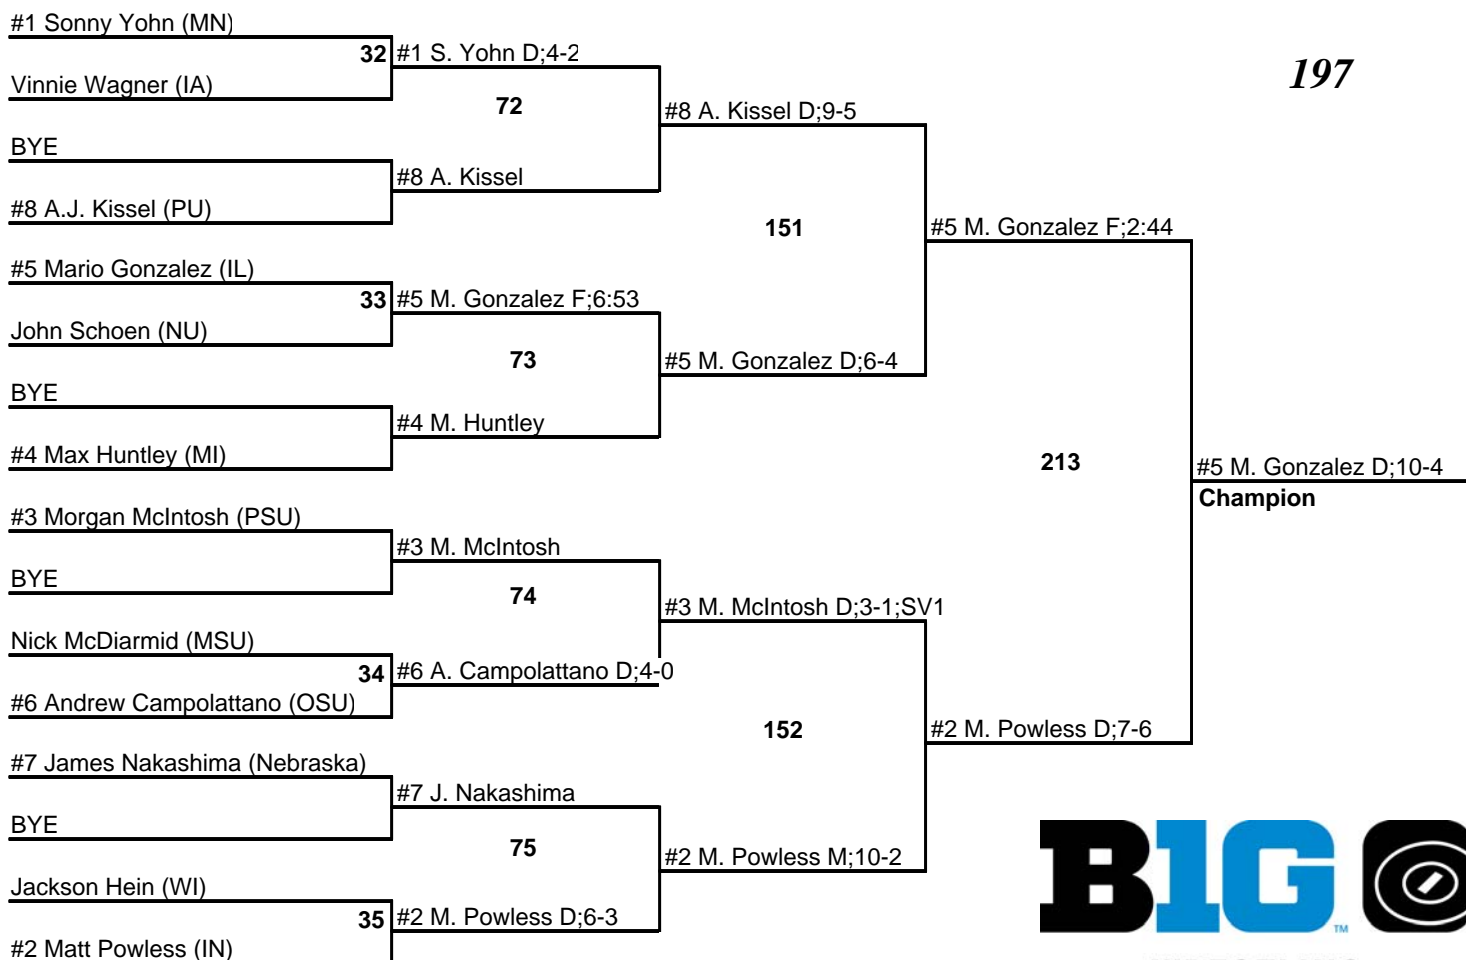

2012 Big Ten Championships

Team Standings

Final Team Standings

Plc	Score	School	CH	WB	1	2	3	4	5	6	7	8
1	149.0	Penn State	0	0	3	0	3	0	2	0	2	0
2	134.0	Minnesota	0	0	2	3	1	1	1	1	0	0
3	126.0	Iowa	0	0	2	4	1	0	1	0	0	0
4	105.5	Illinois	0	0	1	0	2	2	1	1	1	1
5	91.0	Ohio State	0	0	1	0	1	1	1	2	1	1
6	75.0	Northwestern	0	0	0	1	0	3	0	1	1	0
7	66.0	Michigan	0	0	1	0	1	1	0	0	2	1
8	65.0	Nebraska	0	0	0	1	1	0	2	0	2	1
9	51.5	Purdue	0	0	0	0	0	0	1	3	1	2
10	41.0	Indiana	0	0	0	1	0	1	1	0	0	0
	41.0	Michigan State	0	0	0	0	0	1	0	2	0	2
12	9.0	Wisconsin	0	0	0	0	0	0	0	0	0	2

2012 Big Ten Championships

3-4 March 2012

WRESTLING CHAMPIONSHIPS

2012 Big Ten Championships

3-4 March 2012

149

WRESTLING CHAMPIONSHIPS

2012 Big Ten Championships

3-4 March 2012

**WRESTLING
CHAMPIONSHIPS**

2012 Big Ten Championships

3-4 March 2012

165

2012 Big Ten Championships

3-4 March 2012

184

WRESTLING
CHAMPIONSHIPS

2012 Big Ten Championships

3-4 March 2012

197

2012 Big Ten Championships

3-4 March 2012

**WRESTLING
CHAMPIONSHIPS**