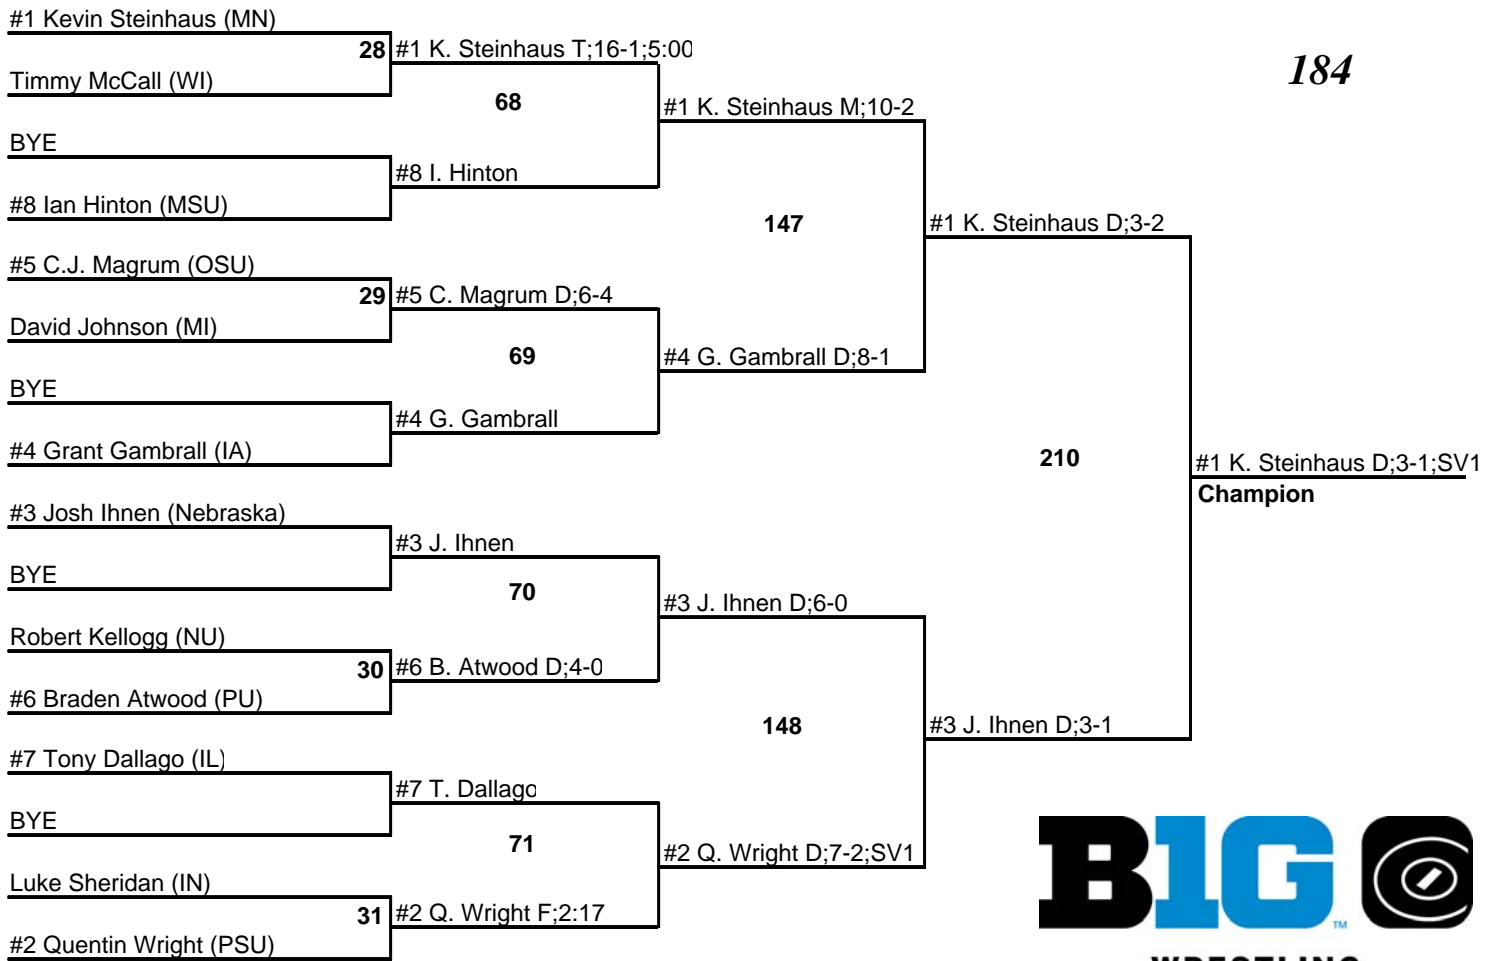

2012 Big Ten Championships

Team Standings

Final Team Standings

Plc	Score	School	CH	WB	1	2	3	4	5	6	7	8
1	149.0	Penn State	0	0	3	0	3	0	2	0	2	0
2	134.0	Minnesota	0	0	2	3	1	1	1	1	0	0
3	126.0	Iowa	0	0	2	4	1	0	1	0	0	0
4	105.5	Illinois	0	0	1	0	2	2	1	1	1	1
5	91.0	Ohio State	0	0	1	0	1	1	1	2	1	1
6	75.0	Northwestern	0	0	0	1	0	3	0	1	1	0
7	66.0	Michigan	0	0	1	0	1	1	0	0	2	1
8	65.0	Nebraska	0	0	0	1	1	0	2	0	2	1
9	51.5	Purdue	0	0	0	0	0	0	1	3	1	2
10	41.0	Indiana	0	0	0	1	0	1	1	0	0	0
	41.0	Michigan State	0	0	0	0	0	1	0	2	0	2
12	9.0	Wisconsin	0	0	0	0	0	0	0	0	0	2

2012 Big Ten Championships

3-4 March 2012

WRESTLING CHAMPIONSHIPS

2012 Big Ten Championships

3-4 March 2012

149

WRESTLING CHAMPIONSHIPS

2012 Big Ten Championships

3-4 March 2012

**WRESTLING
CHAMPIONSHIPS**

2012 Big Ten Championships

3-4 March 2012

165

2012 Big Ten Championships

3-4 March 2012

184

WRESTLING
CHAMPIONSHIPS

2012 Big Ten Championships

3-4 March 2012

197

2012 Big Ten Championships

3-4 March 2012

**WRESTLING
CHAMPIONSHIPS**