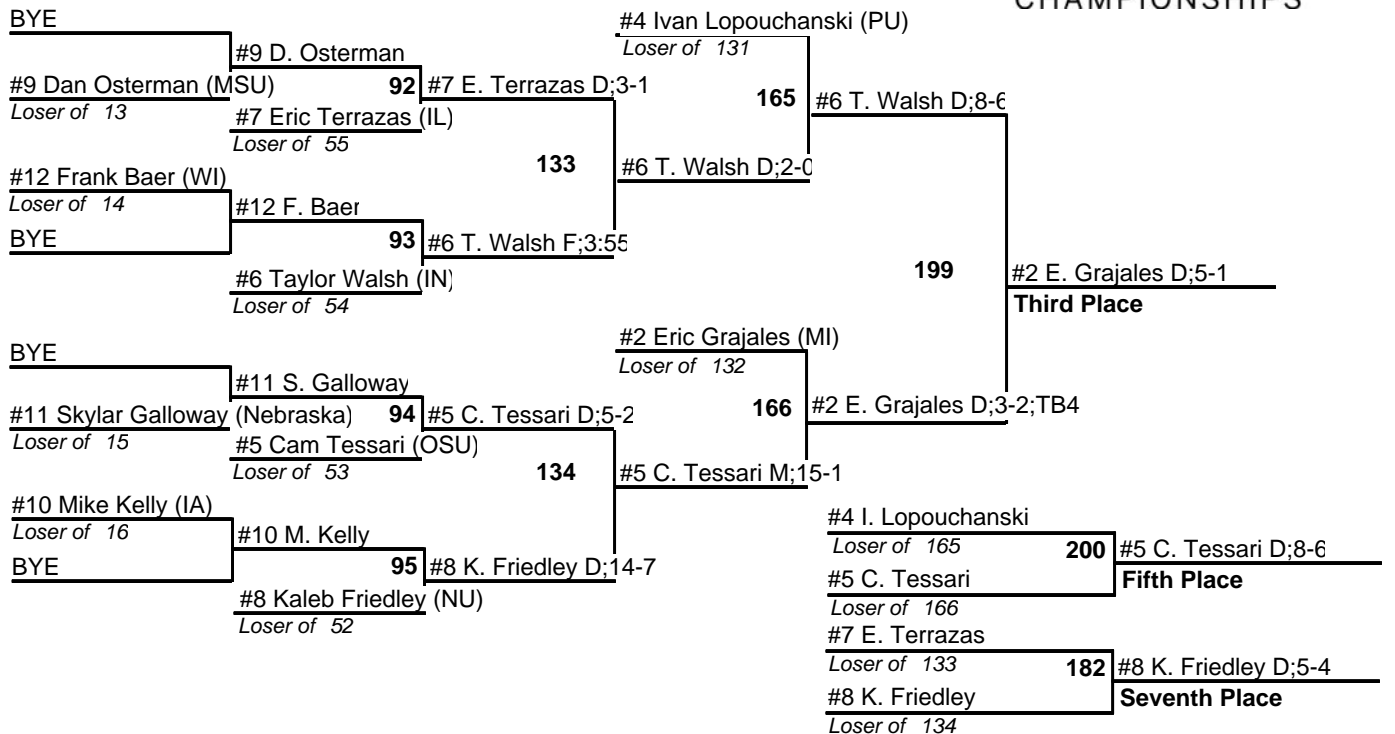

2012 Big Ten Championships

3-4 March 2012

WRESTLING CHAMPIONSHIPS

2012 Big Ten Championships

3-4 March 2012

149

WRESTLING CHAMPIONSHIPS

2012 Big Ten Championships

3-4 March 2012

**WRESTLING
CHAMPIONSHIPS**

2012 Big Ten Championships

3-4 March 2012

165

2012 Big Ten Championships

3-4 March 2012

184