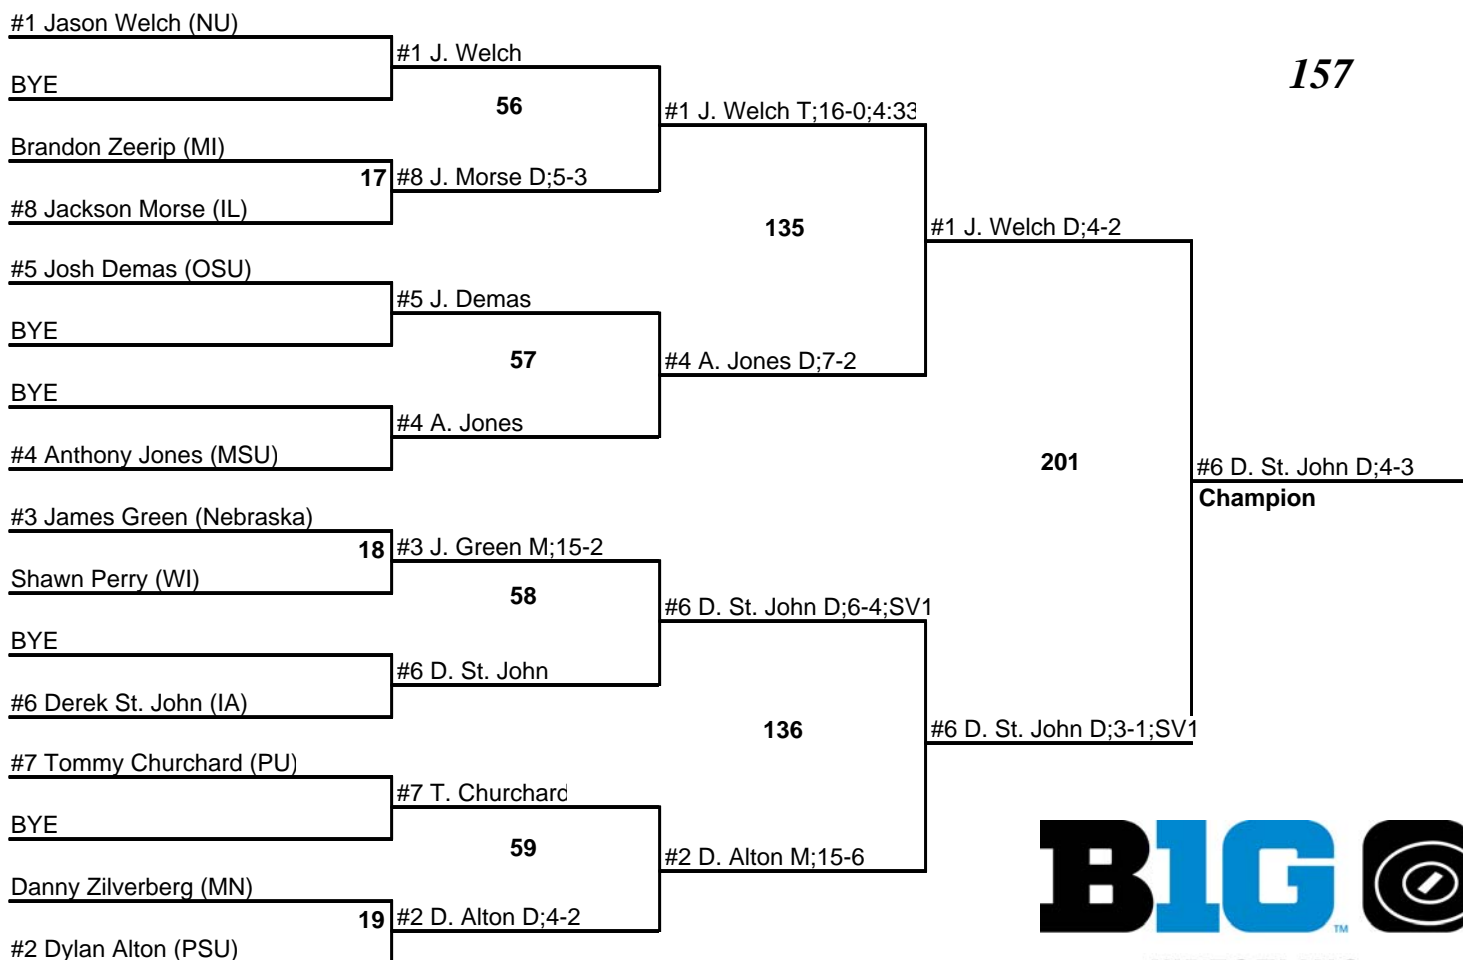

2012 Big Ten Championships

Team Standings

Final Team Standings

Plc	Score	School	CH	WB	1	2	3	4	5	6	7	8
1	149.0	Penn State	0	0	3	0	3	0	2	0	2	0
2	134.0	Minnesota	0	0	2	3	1	1	1	1	0	0
3	126.0	Iowa	0	0	2	4	1	0	1	0	0	0
4	105.5	Illinois	0	0	1	0	2	2	1	1	1	1
5	91.0	Ohio State	0	0	1	0	1	1	1	2	1	1
6	75.0	Northwestern	0	0	0	1	0	3	0	1	1	0
7	66.0	Michigan	0	0	1	0	1	1	0	0	2	1
8	65.0	Nebraska	0	0	0	1	1	0	2	0	2	1
9	51.5	Purdue	0	0	0	0	0	0	1	3	1	2
10	41.0	Indiana	0	0	0	1	0	1	1	0	0	0
	41.0	Michigan State	0	0	0	0	0	1	0	2	0	2
12	9.0	Wisconsin	0	0	0	0	0	0	0	0	0	2

2012 Big Ten Championships

3-4 March 2012

125

WRESTLING
CHAMPIONSHIPS

2012 Big Ten Championships

3-4 March 2012

133

WRESTLING
CHAMPIONSHIPS

2012 Big Ten Championships

3-4 March 2012

WRESTLING CHAMPIONSHIPS

2012 Big Ten Championships

3-4 March 2012

149

WRESTLING CHAMPIONSHIPS

2012 Big Ten Championships

3-4 March 2012

**WRESTLING
CHAMPIONSHIPS**

2012 Big Ten Championships

3-4 March 2012

165

2012 Big Ten Championships

3-4 March 2012

184