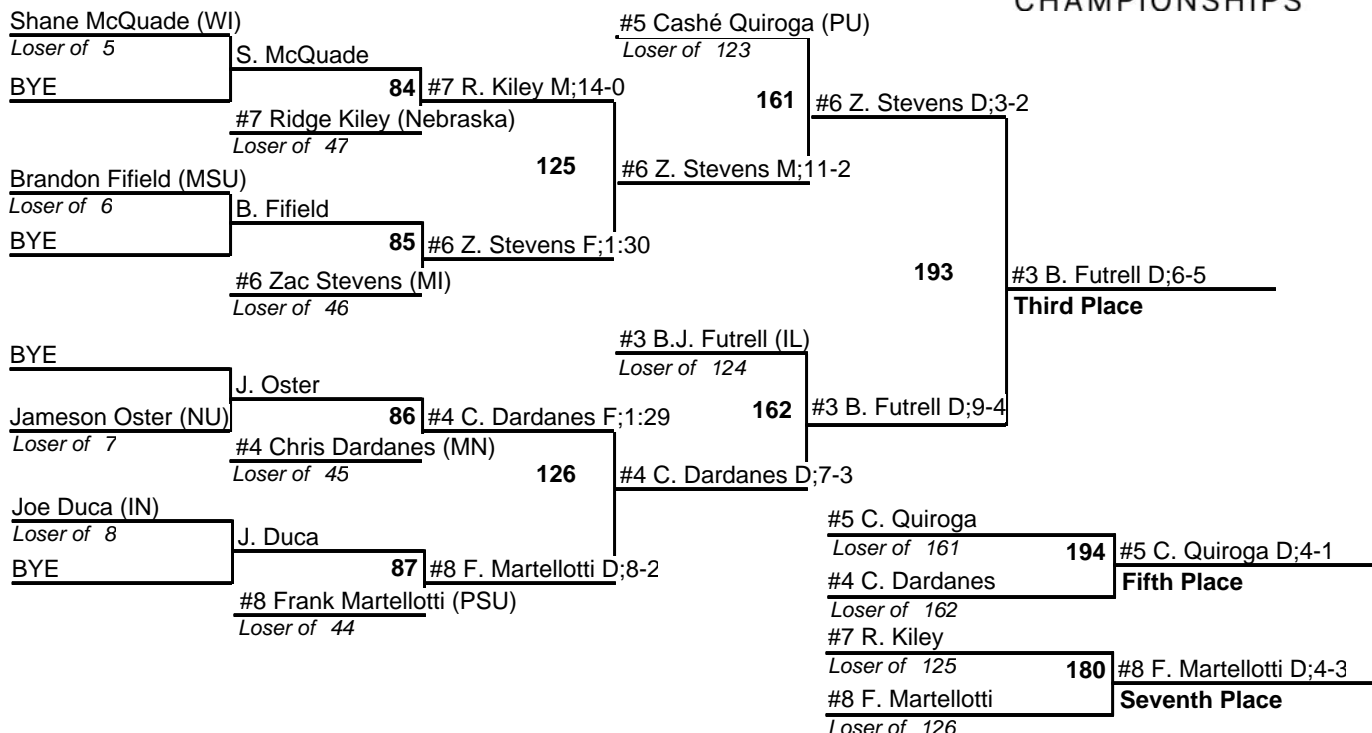

2012 Big Ten Championships

Team Standings

Final Team Standings

Plc	Score	School	CH	WB	1	2	3	4	5	6	7	8
1	149.0	Penn State	0	0	3	0	3	0	2	0	2	0
2	134.0	Minnesota	0	0	2	3	1	1	1	1	0	0
3	126.0	Iowa	0	0	2	4	1	0	1	0	0	0
4	105.5	Illinois	0	0	1	0	2	2	1	1	1	1
5	91.0	Ohio State	0	0	1	0	1	1	1	2	1	1
6	75.0	Northwestern	0	0	0	1	0	3	0	1	1	0
7	66.0	Michigan	0	0	1	0	1	1	0	0	2	1
8	65.0	Nebraska	0	0	0	1	1	0	2	0	2	1
9	51.5	Purdue	0	0	0	0	0	0	1	3	1	2
10	41.0	Indiana	0	0	0	1	0	1	1	0	0	0
	41.0	Michigan State	0	0	0	0	0	1	0	2	0	2
12	9.0	Wisconsin	0	0	0	0	0	0	0	0	0	2

2012 Big Ten Championships

3-4 March 2012

125

WRESTLING
CHAMPIONSHIPS

2012 Big Ten Championships

3-4 March 2012

133

WRESTLING
CHAMPIONSHIPS

2012 Big Ten Championships

3-4 March 2012

WRESTLING CHAMPIONSHIPS

2012 Big Ten Championships

3-4 March 2012

149

WRESTLING CHAMPIONSHIPS

2012 Big Ten Championships