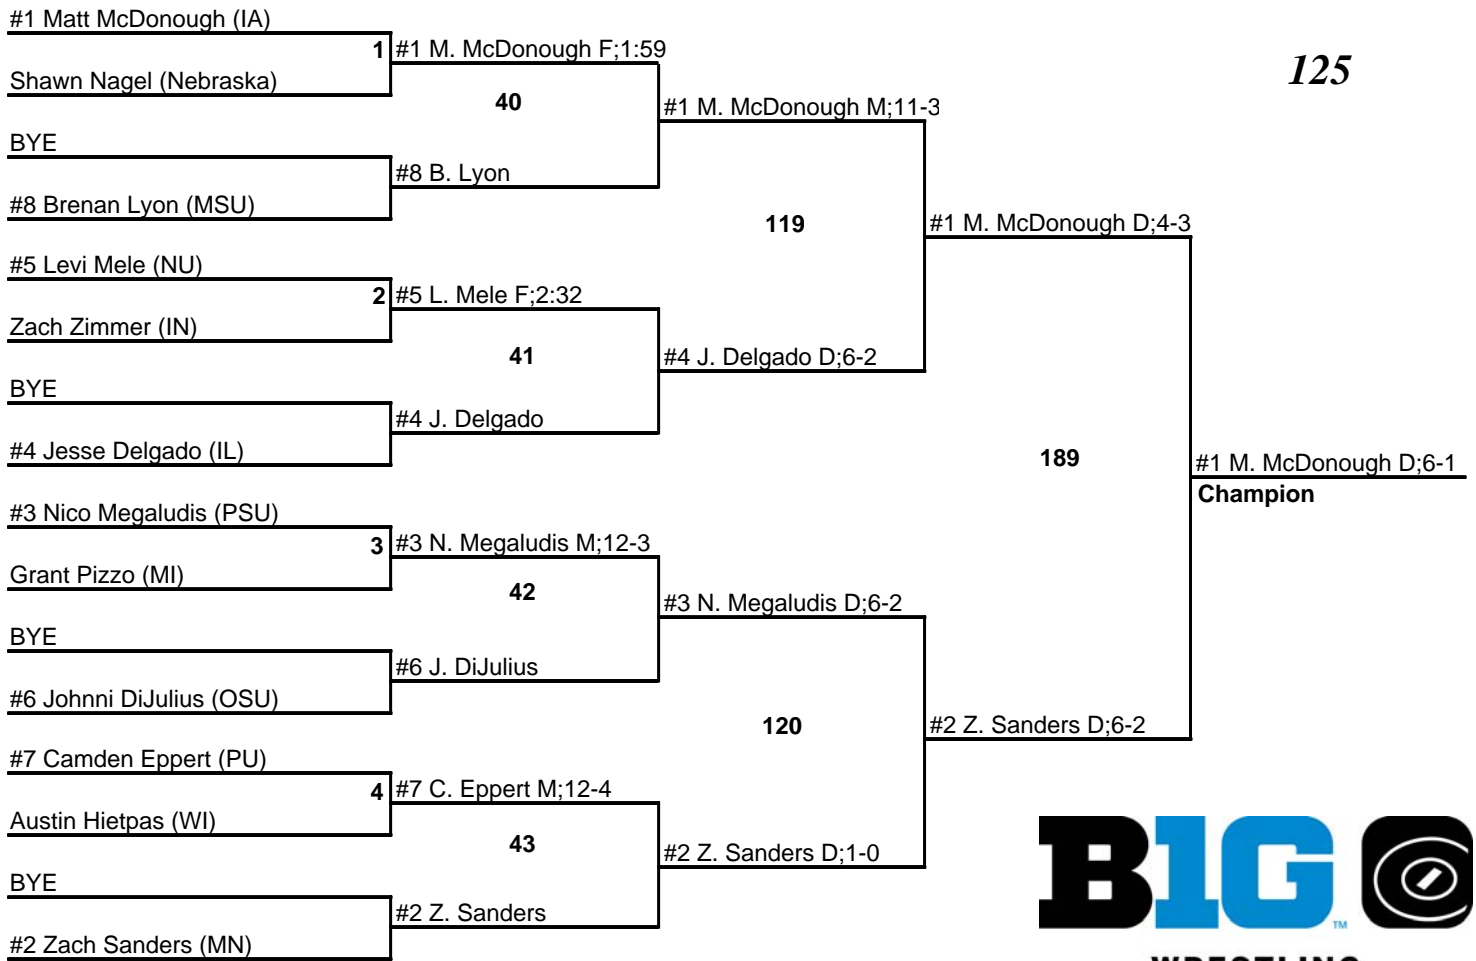

2012 Big Ten Championships

Team Standings

Final Team Standings

Plc	Score	School	CH	WB	1	2	3	4	5	6	7	8
1	149.0	Penn State	0	0	3	0	3	0	2	0	2	0
2	134.0	Minnesota	0	0	2	3	1	1	1	1	0	0
3	126.0	Iowa	0	0	2	4	1	0	1	0	0	0
4	105.5	Illinois	0	0	1	0	2	2	1	1	1	1
5	91.0	Ohio State	0	0	1	0	1	1	1	2	1	1
6	75.0	Northwestern	0	0	0	1	0	3	0	1	1	0
7	66.0	Michigan	0	0	1	0	1	1	0	0	2	1
8	65.0	Nebraska	0	0	0	1	1	0	2	0	2	1
9	51.5	Purdue	0	0	0	0	0	0	1	3	1	2
10	41.0	Indiana	0	0	0	1	0	1	1	0	0	0
	41.0	Michigan State	0	0	0	0	0	1	0	2	0	2
12	9.0	Wisconsin	0	0	0	0	0	0	0	0	0	2

2012 Big Ten Championships

3-4 March 2012

125

WRESTLING
CHAMPIONSHIPS

2012 Big Ten Championships

3-4 March 2012

133

WRESTLING
CHAMPIONSHIPS

2012 Big Ten Championships

3-4 March 2012

WRESTLING CHAMPIONSHIPS

2012 Big Ten Championships

3-4 March 2012

149

WRESTLING CHAMPIONSHIPS

2012 Big Ten Championships

3-4 March 2012

**WRESTLING
CHAMPIONSHIPS**

2012 Big Ten Championships

3-4 March 2012

165

2012 Big Ten Championships

3-4 March 2012

184