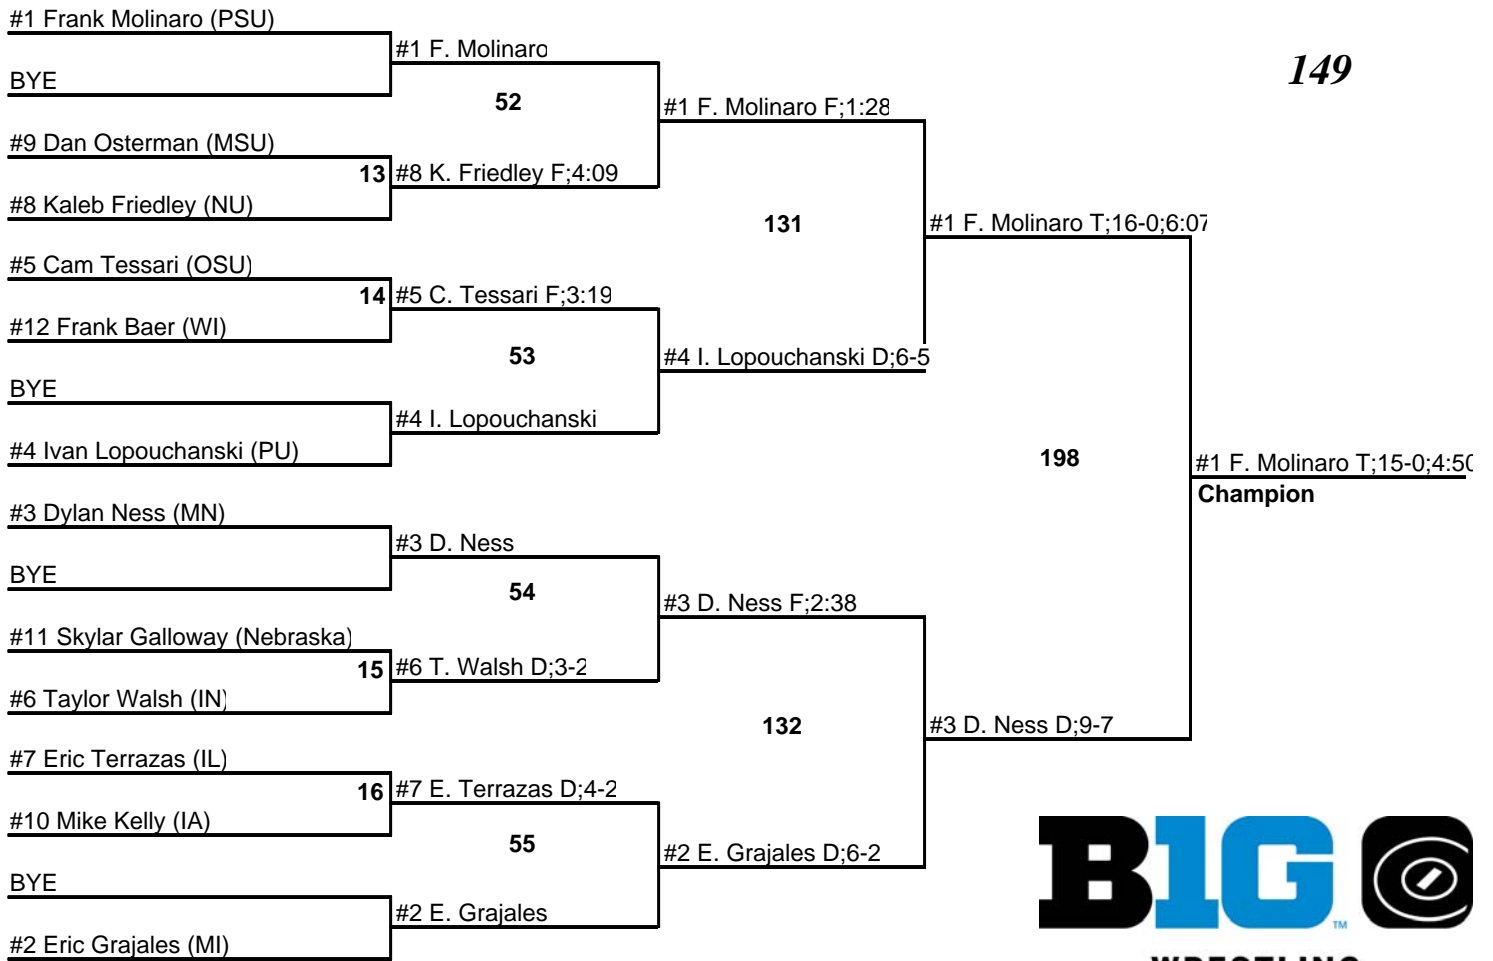

2012 Big Ten Championships

Team Standings

Final Team Standings

Plc	Score	School	CH	WB	1	2	3	4	5	6	7	8
1	149.0	Penn State	0	0	3	0	3	0	2	0	2	0
2	134.0	Minnesota	0	0	2	3	1	1	1	1	0	0
3	126.0	Iowa	0	0	2	4	1	0	1	0	0	0
4	105.5	Illinois	0	0	1	0	2	2	1	1	1	1
5	91.0	Ohio State	0	0	1	0	1	1	1	2	1	1
6	75.0	Northwestern	0	0	0	1	0	3	0	1	1	0
7	66.0	Michigan	0	0	1	0	1	1	0	0	2	1
8	65.0	Nebraska	0	0	0	1	1	0	2	0	2	1
9	51.5	Purdue	0	0	0	0	0	0	1	3	1	2
10	41.0	Indiana	0	0	0	1	0	1	1	0	0	0
	41.0	Michigan State	0	0	0	0	0	1	0	2	0	2
12	9.0	Wisconsin	0	0	0	0	0	0	0	0	0	2

2012 Big Ten Championships

3-4 March 2012

125

WRESTLING
CHAMPIONSHIPS

2012 Big Ten Championships

3-4 March 2012

133

WRESTLING
CHAMPIONSHIPS

2012 Big Ten Championships

3-4 March 2012

WRESTLING CHAMPIONSHIPS

2012 Big Ten Championships

3-4 March 2012

149

WRESTLING CHAMPIONSHIPS

2012 Big Ten Championships

3-4 March 2012

**WRESTLING
CHAMPIONSHIPS**

2012 Big Ten Championships

3-4 March 2012

165

2012 Big Ten Championships

3-4 March 2012

184