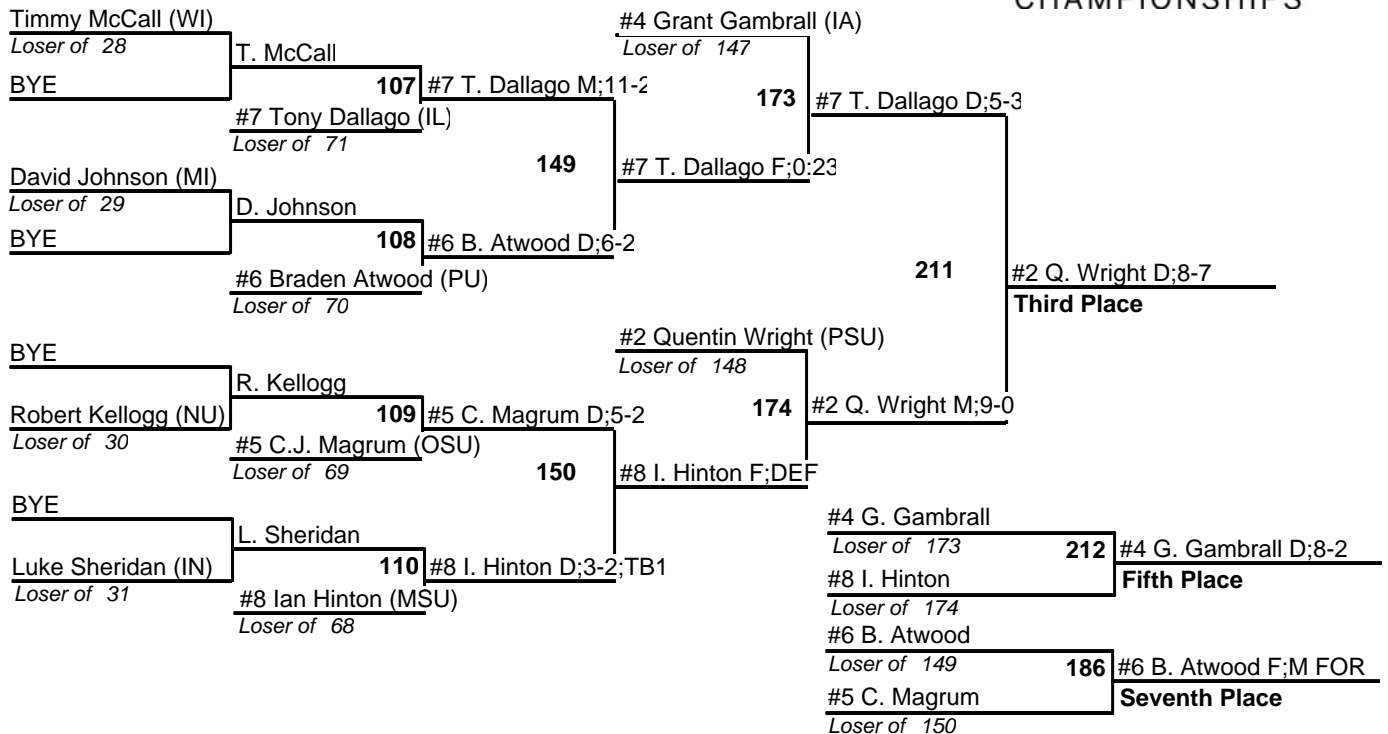

2012 Big Ten Championships

Team Standings

Final Team Standings

Plc	Score	School	CH	WB	1	2	3	4	5	6	7	8
1	149.0	Penn State	0	0	3	0	3	0	2	0	2	0
2	134.0	Minnesota	0	0	2	3	1	1	1	1	0	0
3	126.0	Iowa	0	0	2	4	1	0	1	0	0	0
4	105.5	Illinois	0	0	1	0	2	2	1	1	1	1
5	91.0	Ohio State	0	0	1	0	1	1	1	2	1	1
6	75.0	Northwestern	0	0	0	1	0	3	0	1	1	0
7	66.0	Michigan	0	0	1	0	1	1	0	0	2	1
8	65.0	Nebraska	0	0	0	1	1	0	2	0	2	1
9	51.5	Purdue	0	0	0	0	0	0	1	3	1	2
10	41.0	Indiana	0	0	0	1	0	1	1	0	0	0
	41.0	Michigan State	0	0	0	0	0	1	0	2	0	2
12	9.0	Wisconsin	0	0	0	0	0	0	0	0	0	2

2012 Big Ten Championships

3-4 March 2012

WRESTLING CHAMPIONSHIPS

2012 Big Ten Championships

3-4 March 2012

149

WRESTLING CHAMPIONSHIPS

2012 Big Ten Championships

3-4 March 2012

**WRESTLING
CHAMPIONSHIPS**

2012 Big Ten Championships

3-4 March 2012

165

2012 Big Ten Championships

3-4 March 2012

184

WRESTLING
CHAMPIONSHIPS

2012 Big Ten Championships

3-4 March 2012

197

2012 Big Ten Championships

3-4 March 2012

**WRESTLING
CHAMPIONSHIPS**