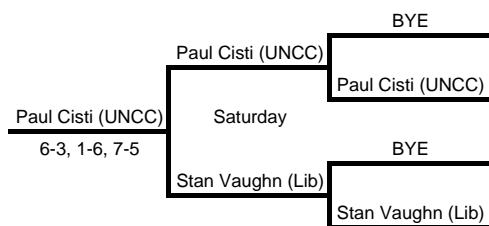

13th Place Bracket