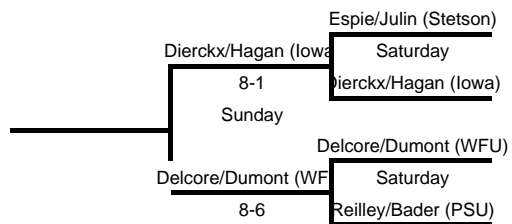

13th Place Bracket