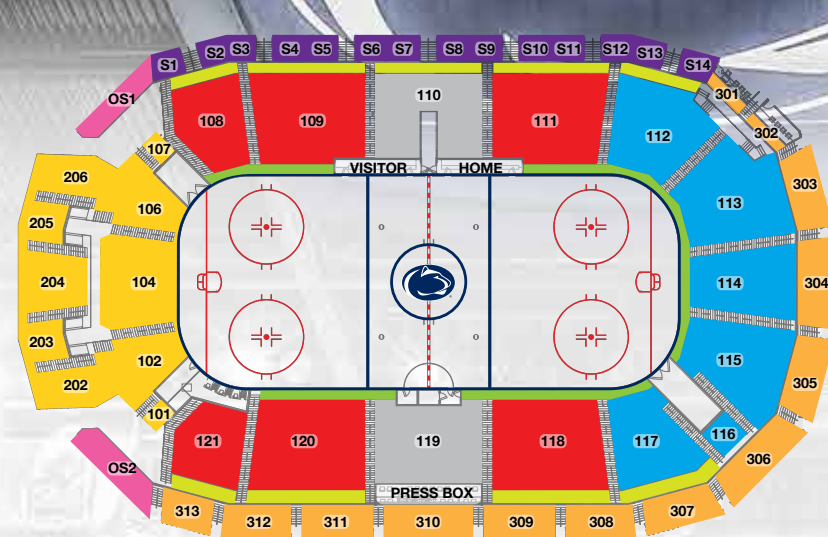

Season ticket holders will have the opportunity to purchase additional parking based on NLC point totals and availability.

* Premium season ticket holders include Suite, Loge, On the Glass, and Club seating.

SINGLE GAME

Gameday parking \$5 per car

Parking map can be found online at GoPSUsports.com/PegulaIceArena

PEGULA ICE ARENA SEATING CHART

PEGULA CLUB BUFFET

Included with Loge and Club tickets are complimentary beverages, snacks, and desserts in the spacious Pegula Club.

Suite, Loge, and Club ticket holders also have the opportunity to purchase a full dinner buffet.

More information coming soon.

SEASON TICKET HOLDER BENEFITS

	Suite	Loge	On the Glass	Club	Bowl
Complimentary Premium Parking*	●	●	●	●	●
Complimentary General Parking*	●	●	●	●	●
Personalized recognition on your seats ¹	●	●	●	●	●
Early access to Pegula Ice Arena on game days	●	●	●	●	●
Access to the Pegula Club ²	●	●	●	●	●
Access to the Mt. Nittany room ³	●	●	●	●	●
Opportunity to purchase the Pegula Club buffet ⁴	●	●	●	●	●
Priority on Arena rentals	●	●	●	●	●
10% merchandise discount at the Hockey Valley Team Shop	●	●	●	●	●
Priority for single game, post season and special event ticket purchases	●	●	●	●	●
Priority for seat upgrades/relocations & adding additional seats	●	●	●	●	●
Greater than 10% savings compared to single-game prices	●	●	●	●	●
Invitations to exclusive team events	●	●	●	●	●