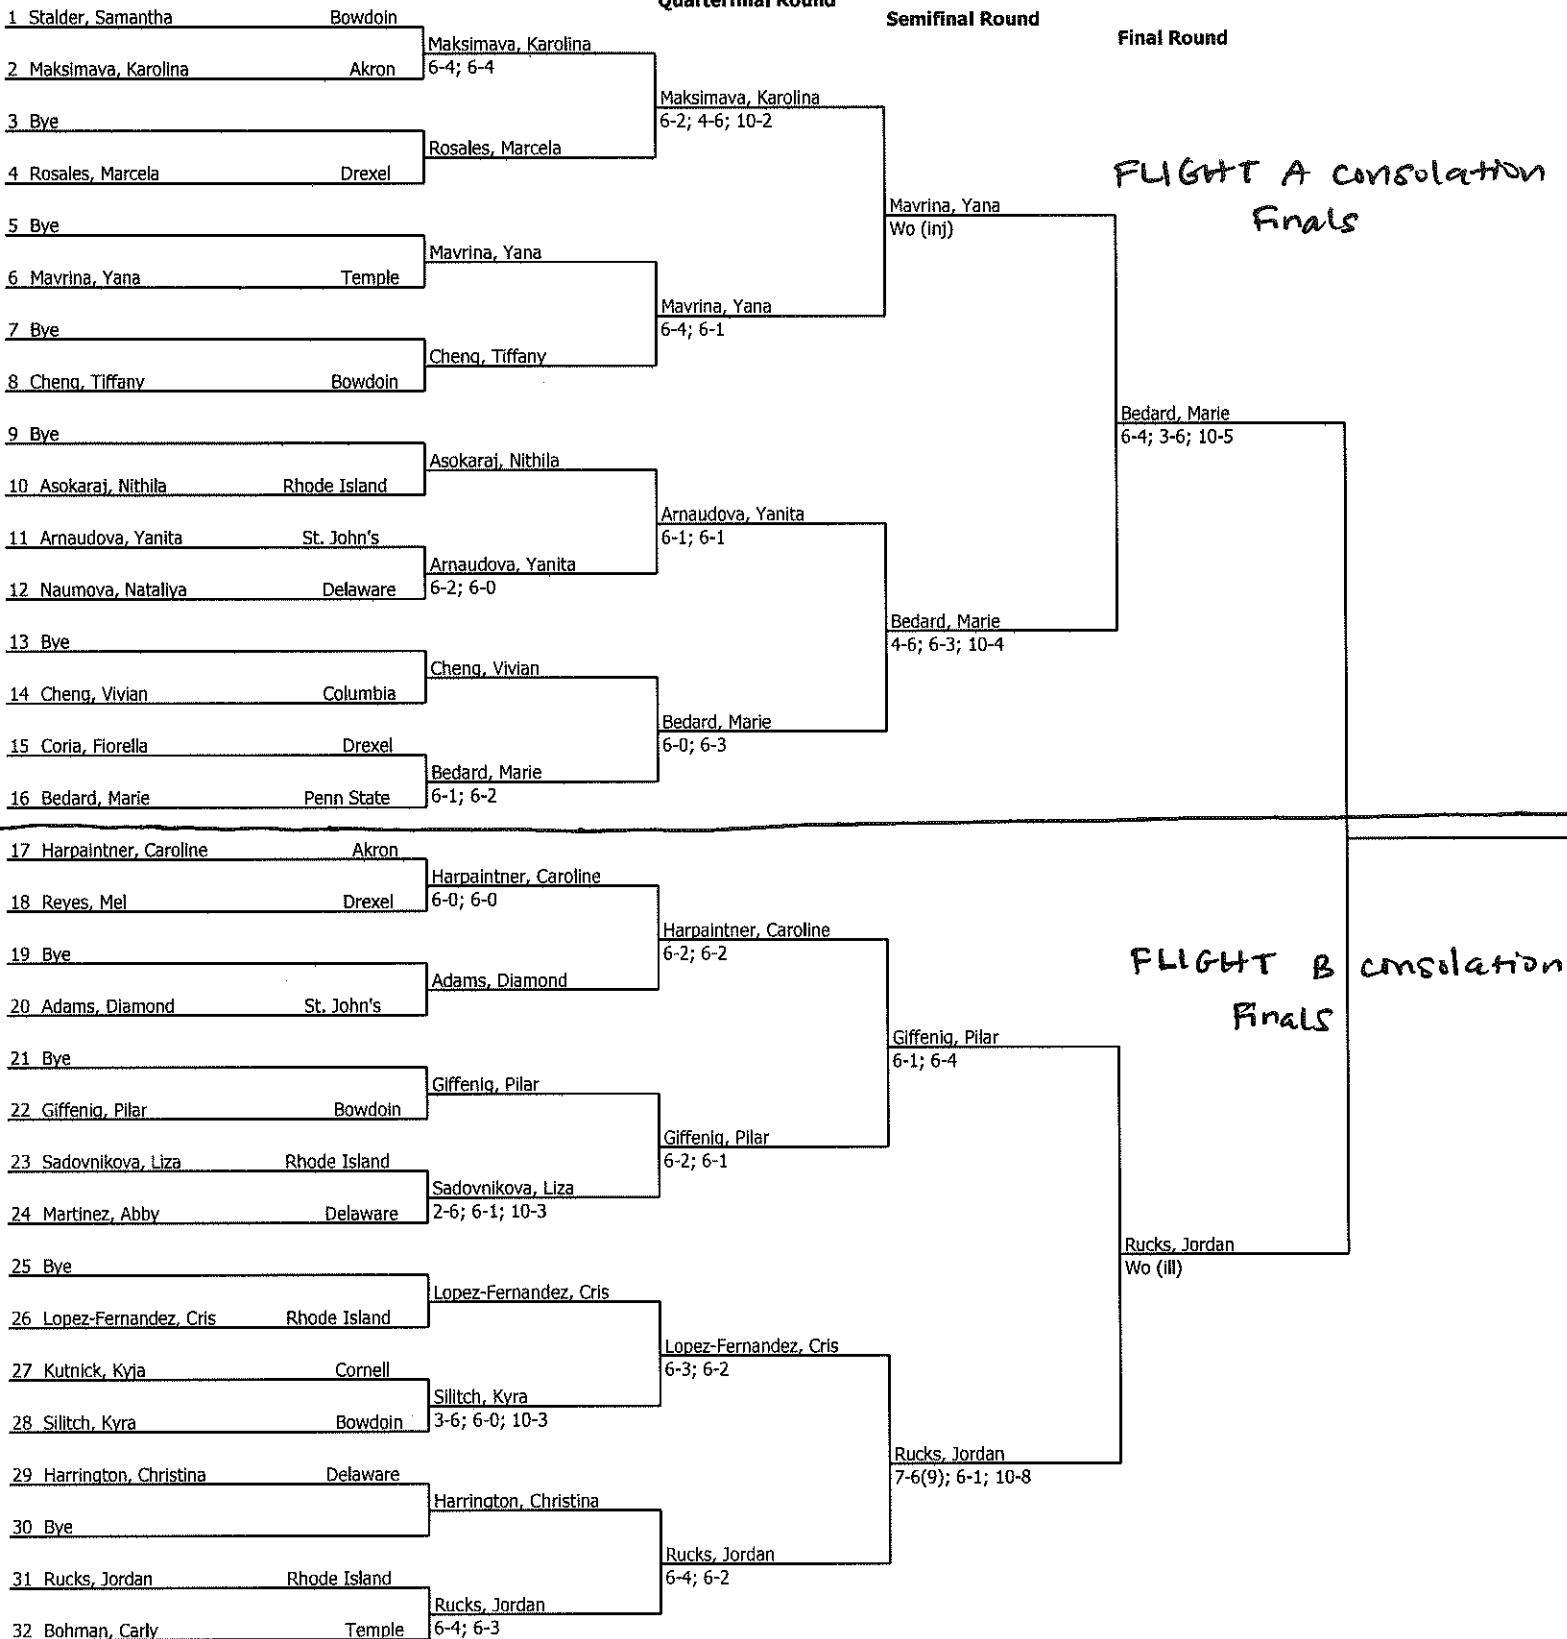

## Singles-First Round Consolation (Flights A and B)

Round of 32

Round of 16

Quarterfinal Round

Semifinal Round

Final Round

FLIGHT A consolation Finals

FLIGHT B consolation Finals