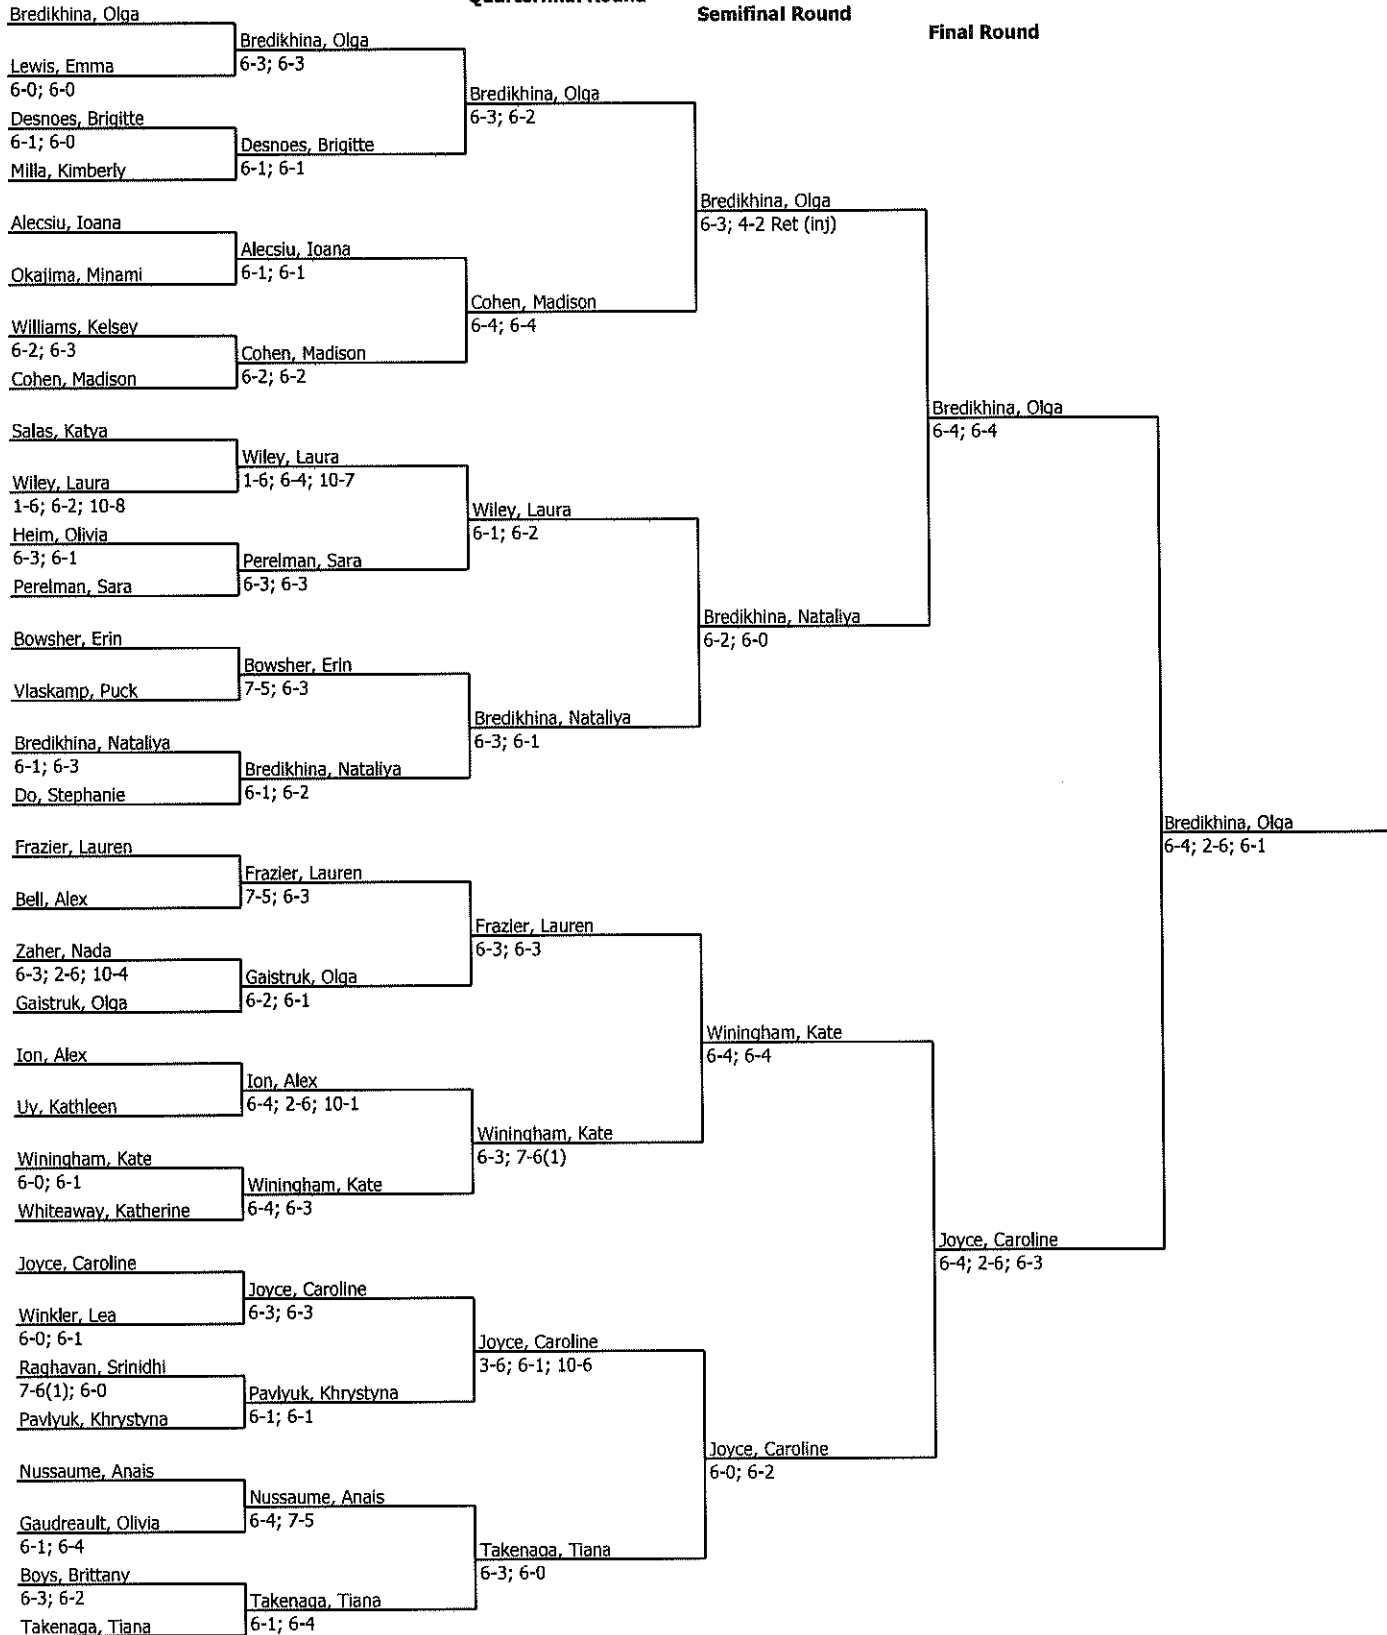

## Singles Flight B

Round of 32

Round of 16

Quarterfinal Round

Semifinal Round

Final Round

Referee's Signature