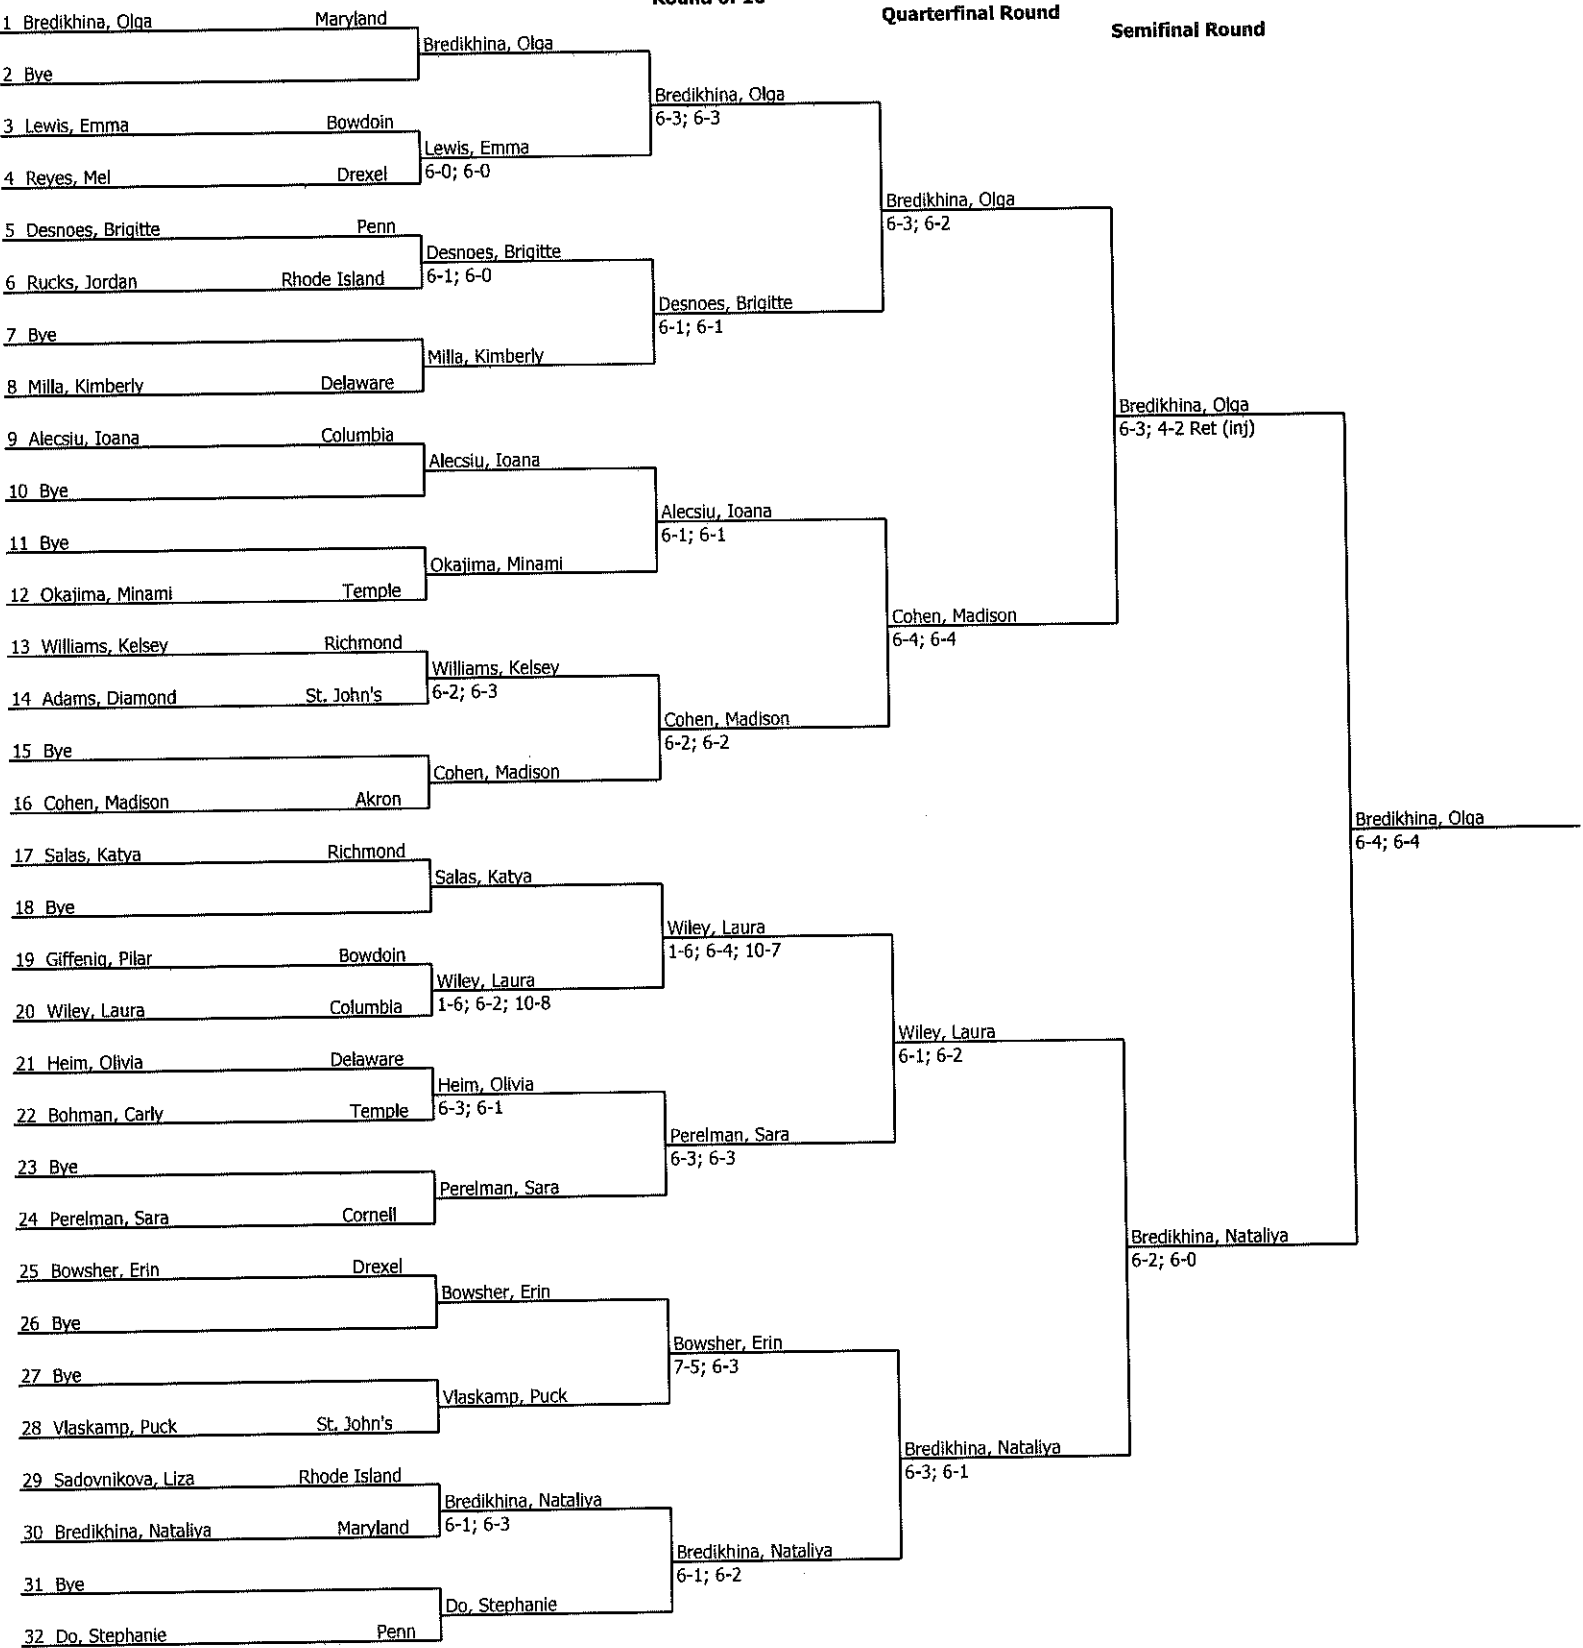

## Singles Flight B

**Round of 64**

**Round of 32**

**Round of 16**

**Quarterfinal Round**

**Semifinal Round**

Referee's Signature