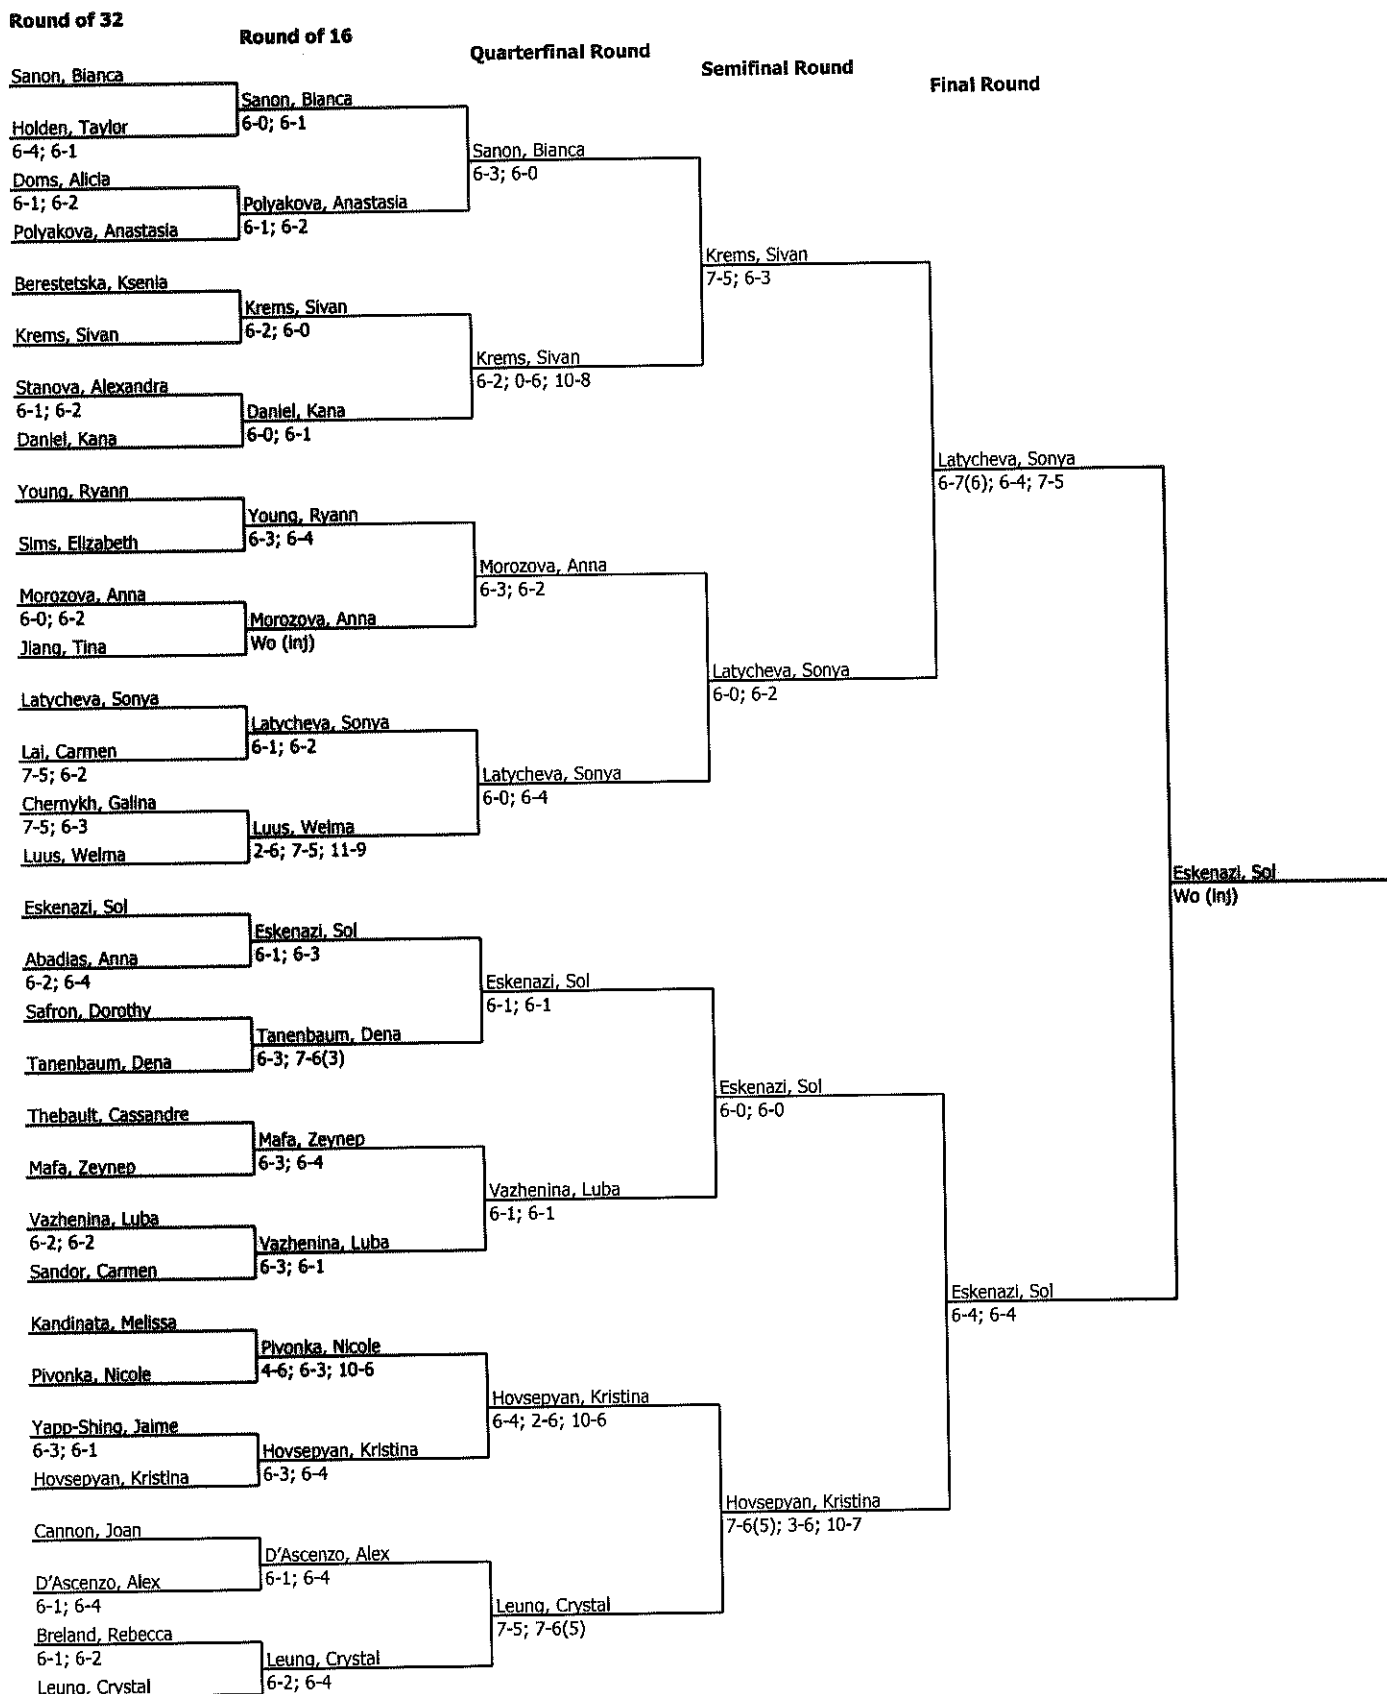

Cissie Leary Invitational 2013

Singles Flight A

Referee's Signature