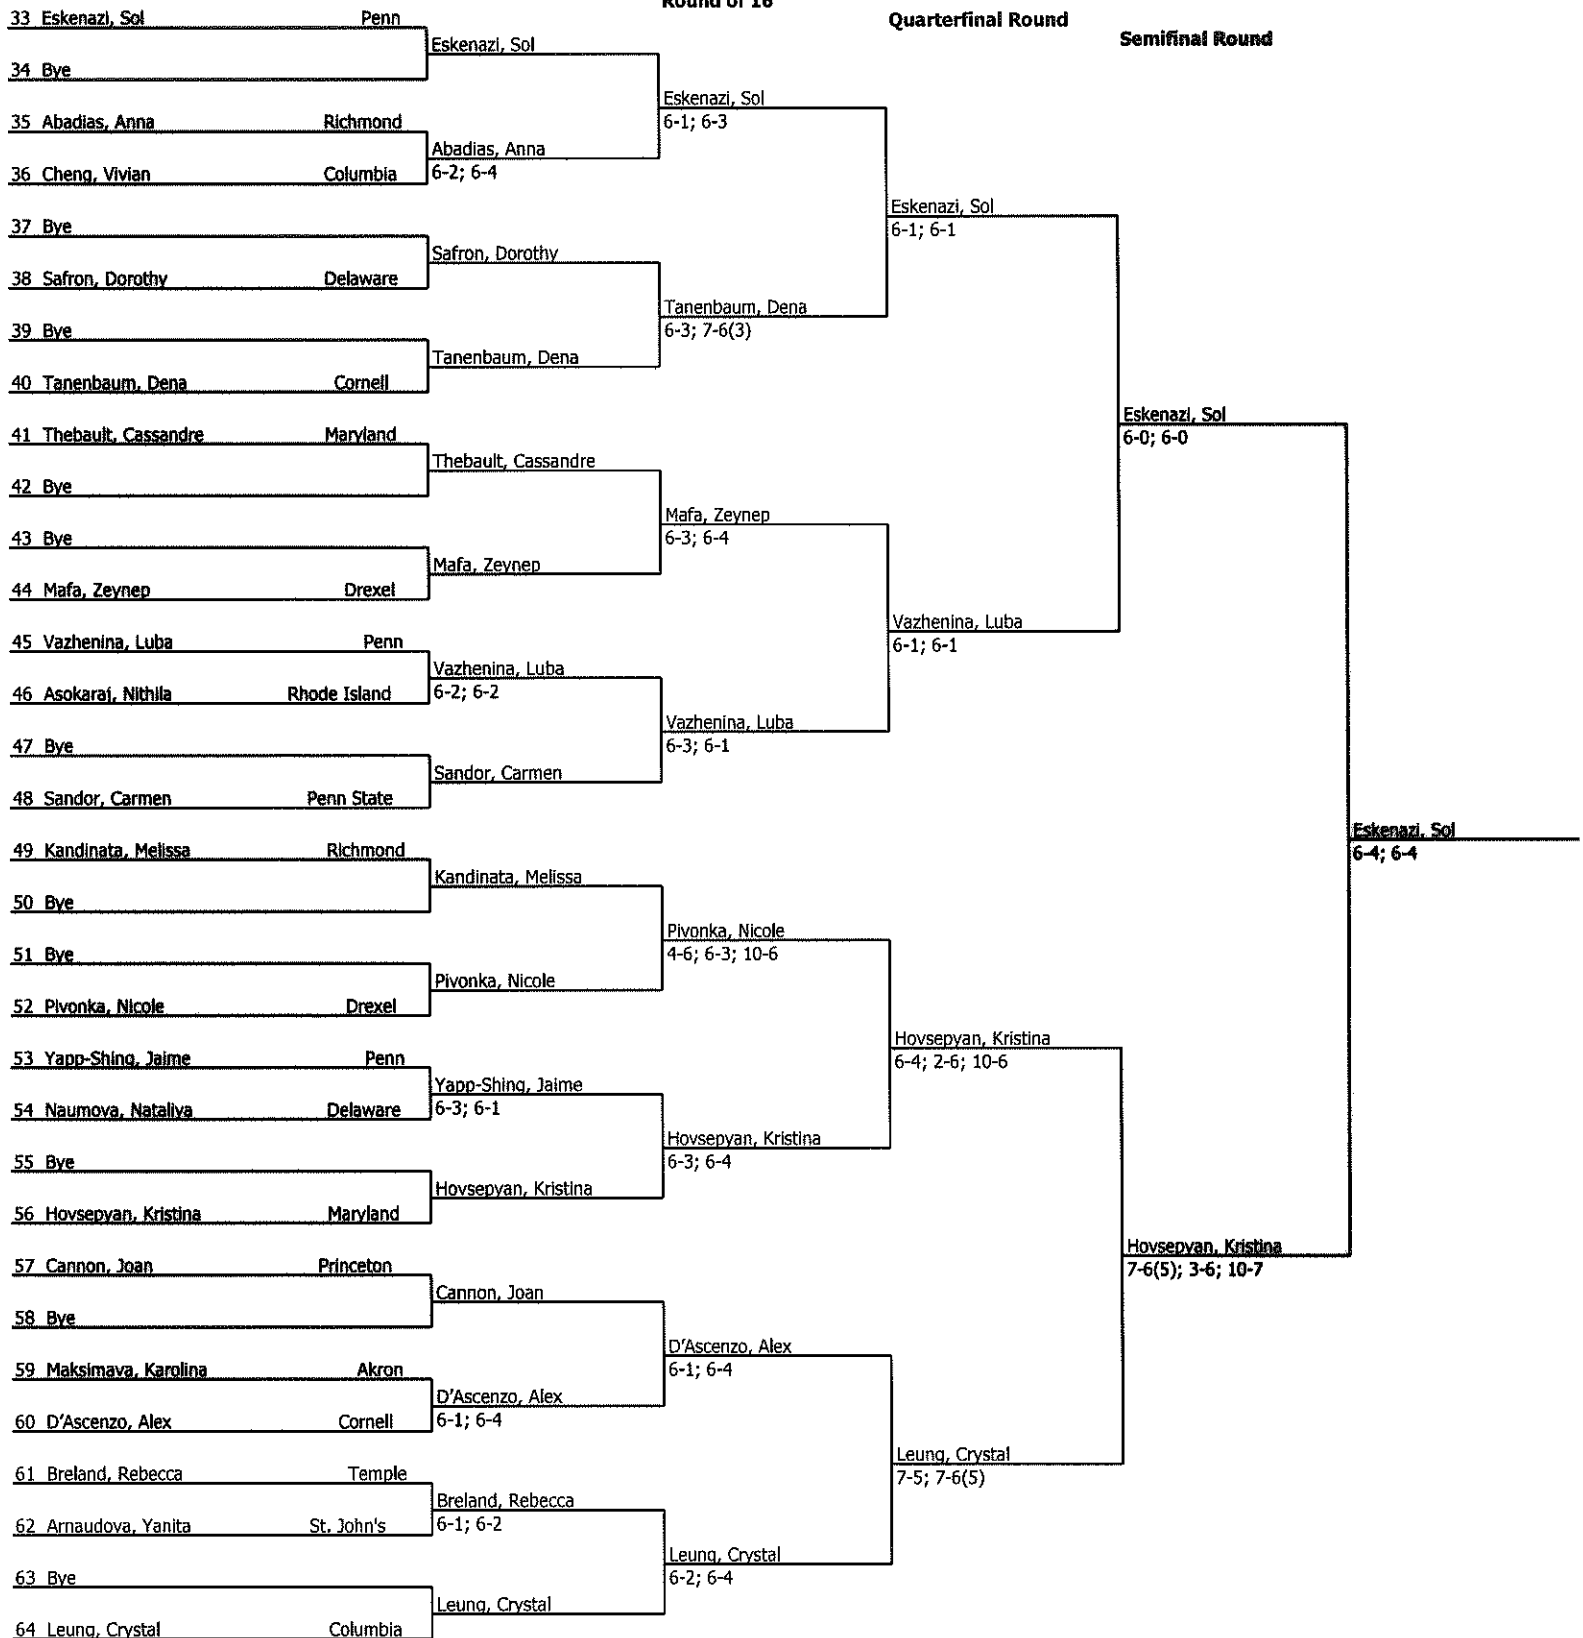

## Singles Flight A

Round of 64

Round of 32

Round of 16

Quarterfinal Round

Semifinal Round

Referee's Signature