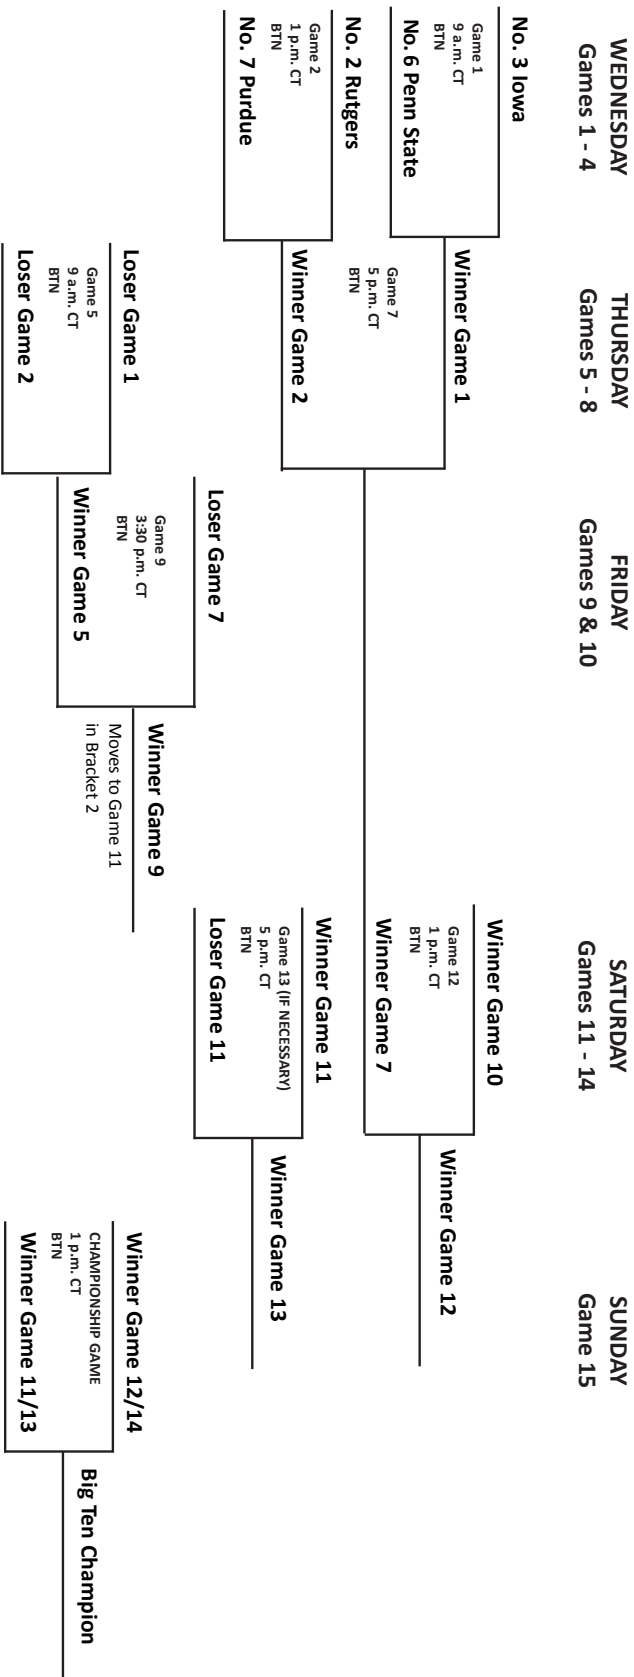

BRACKET 1

BRACKET 2

May 25-29, 2022

Charles Schwab Field Omaha | Omaha, Nel

*Moves to 5 p.m., if Game 13 does not take place