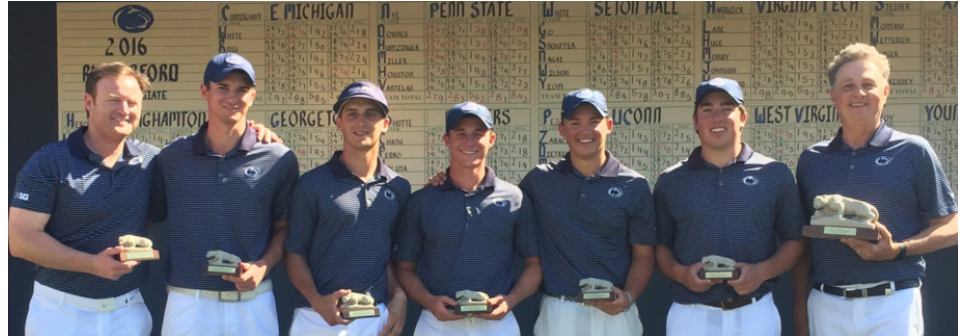

Blackwolf Run opened for play in June 1988 and was named that year's "Best New Public Course" in the country by Golf Digest. Regarded as one of Pete Dye's crowning achievements, Blackwolf Run has hosted a number of professional championships: the Andersen Consulting World Golf Championships in 1995, 1996 and 1997 as well as the U.S. Women's Open in 1998 and 2012.

The Meadow Valleys Course was ranked #72 in Golf Digest ranking of America's 100 Greatest Public Golf Courses for 2015/2016.

PENN STATE IN THE NCAA CHAMPIONSHIPS

- This is Penn State's second-consecutive trip to the NCAA Regional Championships and 22nd overall since the field expanded in 1990.
- A year ago, the Nittany Lions made their return to the postseason for the first time since 2010 when they advanced to the NCAA Nationals.
- The Nittany Lions have four Top 10 finishes in the regional round, including a program-high No. 4 finish in 2010.
- Penn State has 34 overall appearances in post-season NCAA action, dating back to 1947.