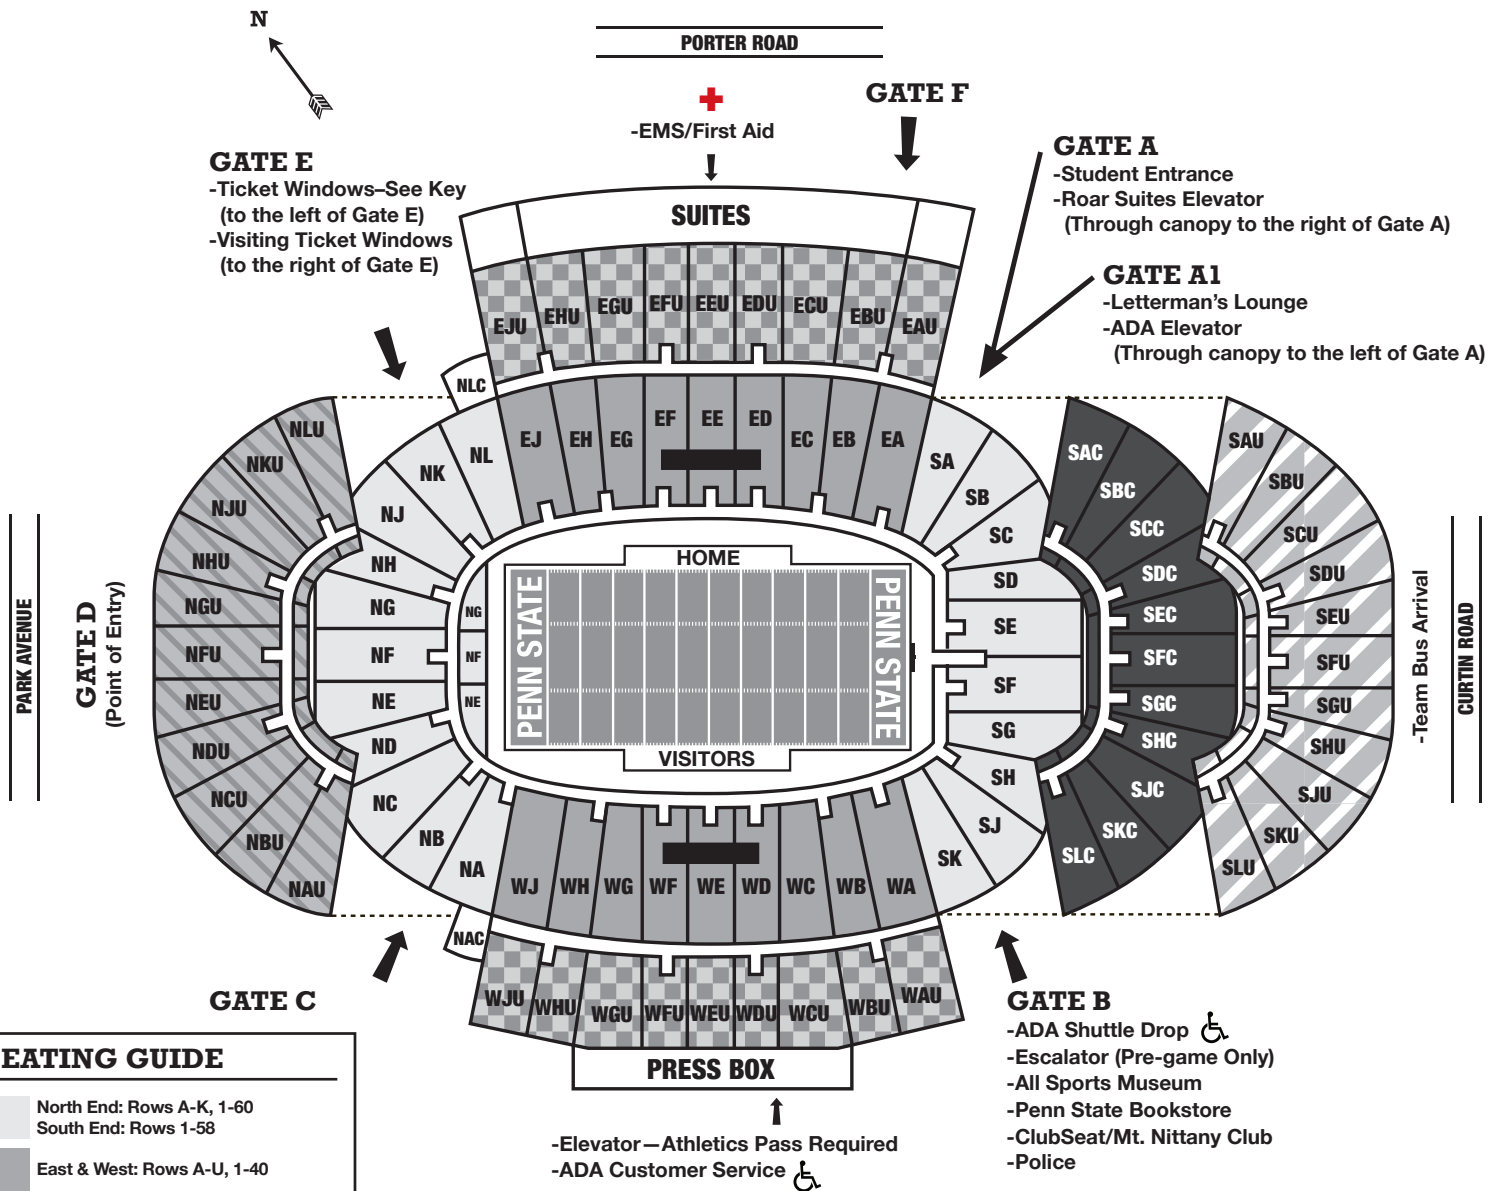

PENN STATE FOOTBALL Beaver Stadium

CAPACITY: 106,572

SEATING GUIDE

- North End: Rows A-K, 1-60
South End: Rows 1-58
- East & West: Rows A-U, 1-40
- Box Seating: Rows 1-5
- Upper East: Rows 41-90
Upper West: Rows 41-80
- Club Section: Rows AA-VV*
- Upper North End: Rows AA-EE*, 61-95
- Upper South End: Rows AA-EE* (varies with Section), 61-80*

* Indicates chairbacks, all other seats are bleachers

From a field view:
-seats to the right of the aisle are even numbers
-seats to the left of the aisle are odd numbers

TICKET WINDOWS

(Open 4 hours prior to Kick-Off)

- #1 Sales and Will-Call/Collect
- #2 Sales and Will-Call/Collect
- #3 Will-Call/Prepaid (A - L)
- #4 Will-Call/Prepaid (M - Z)
- #5 Ticket Problems and Duplicates
- #6 ADA