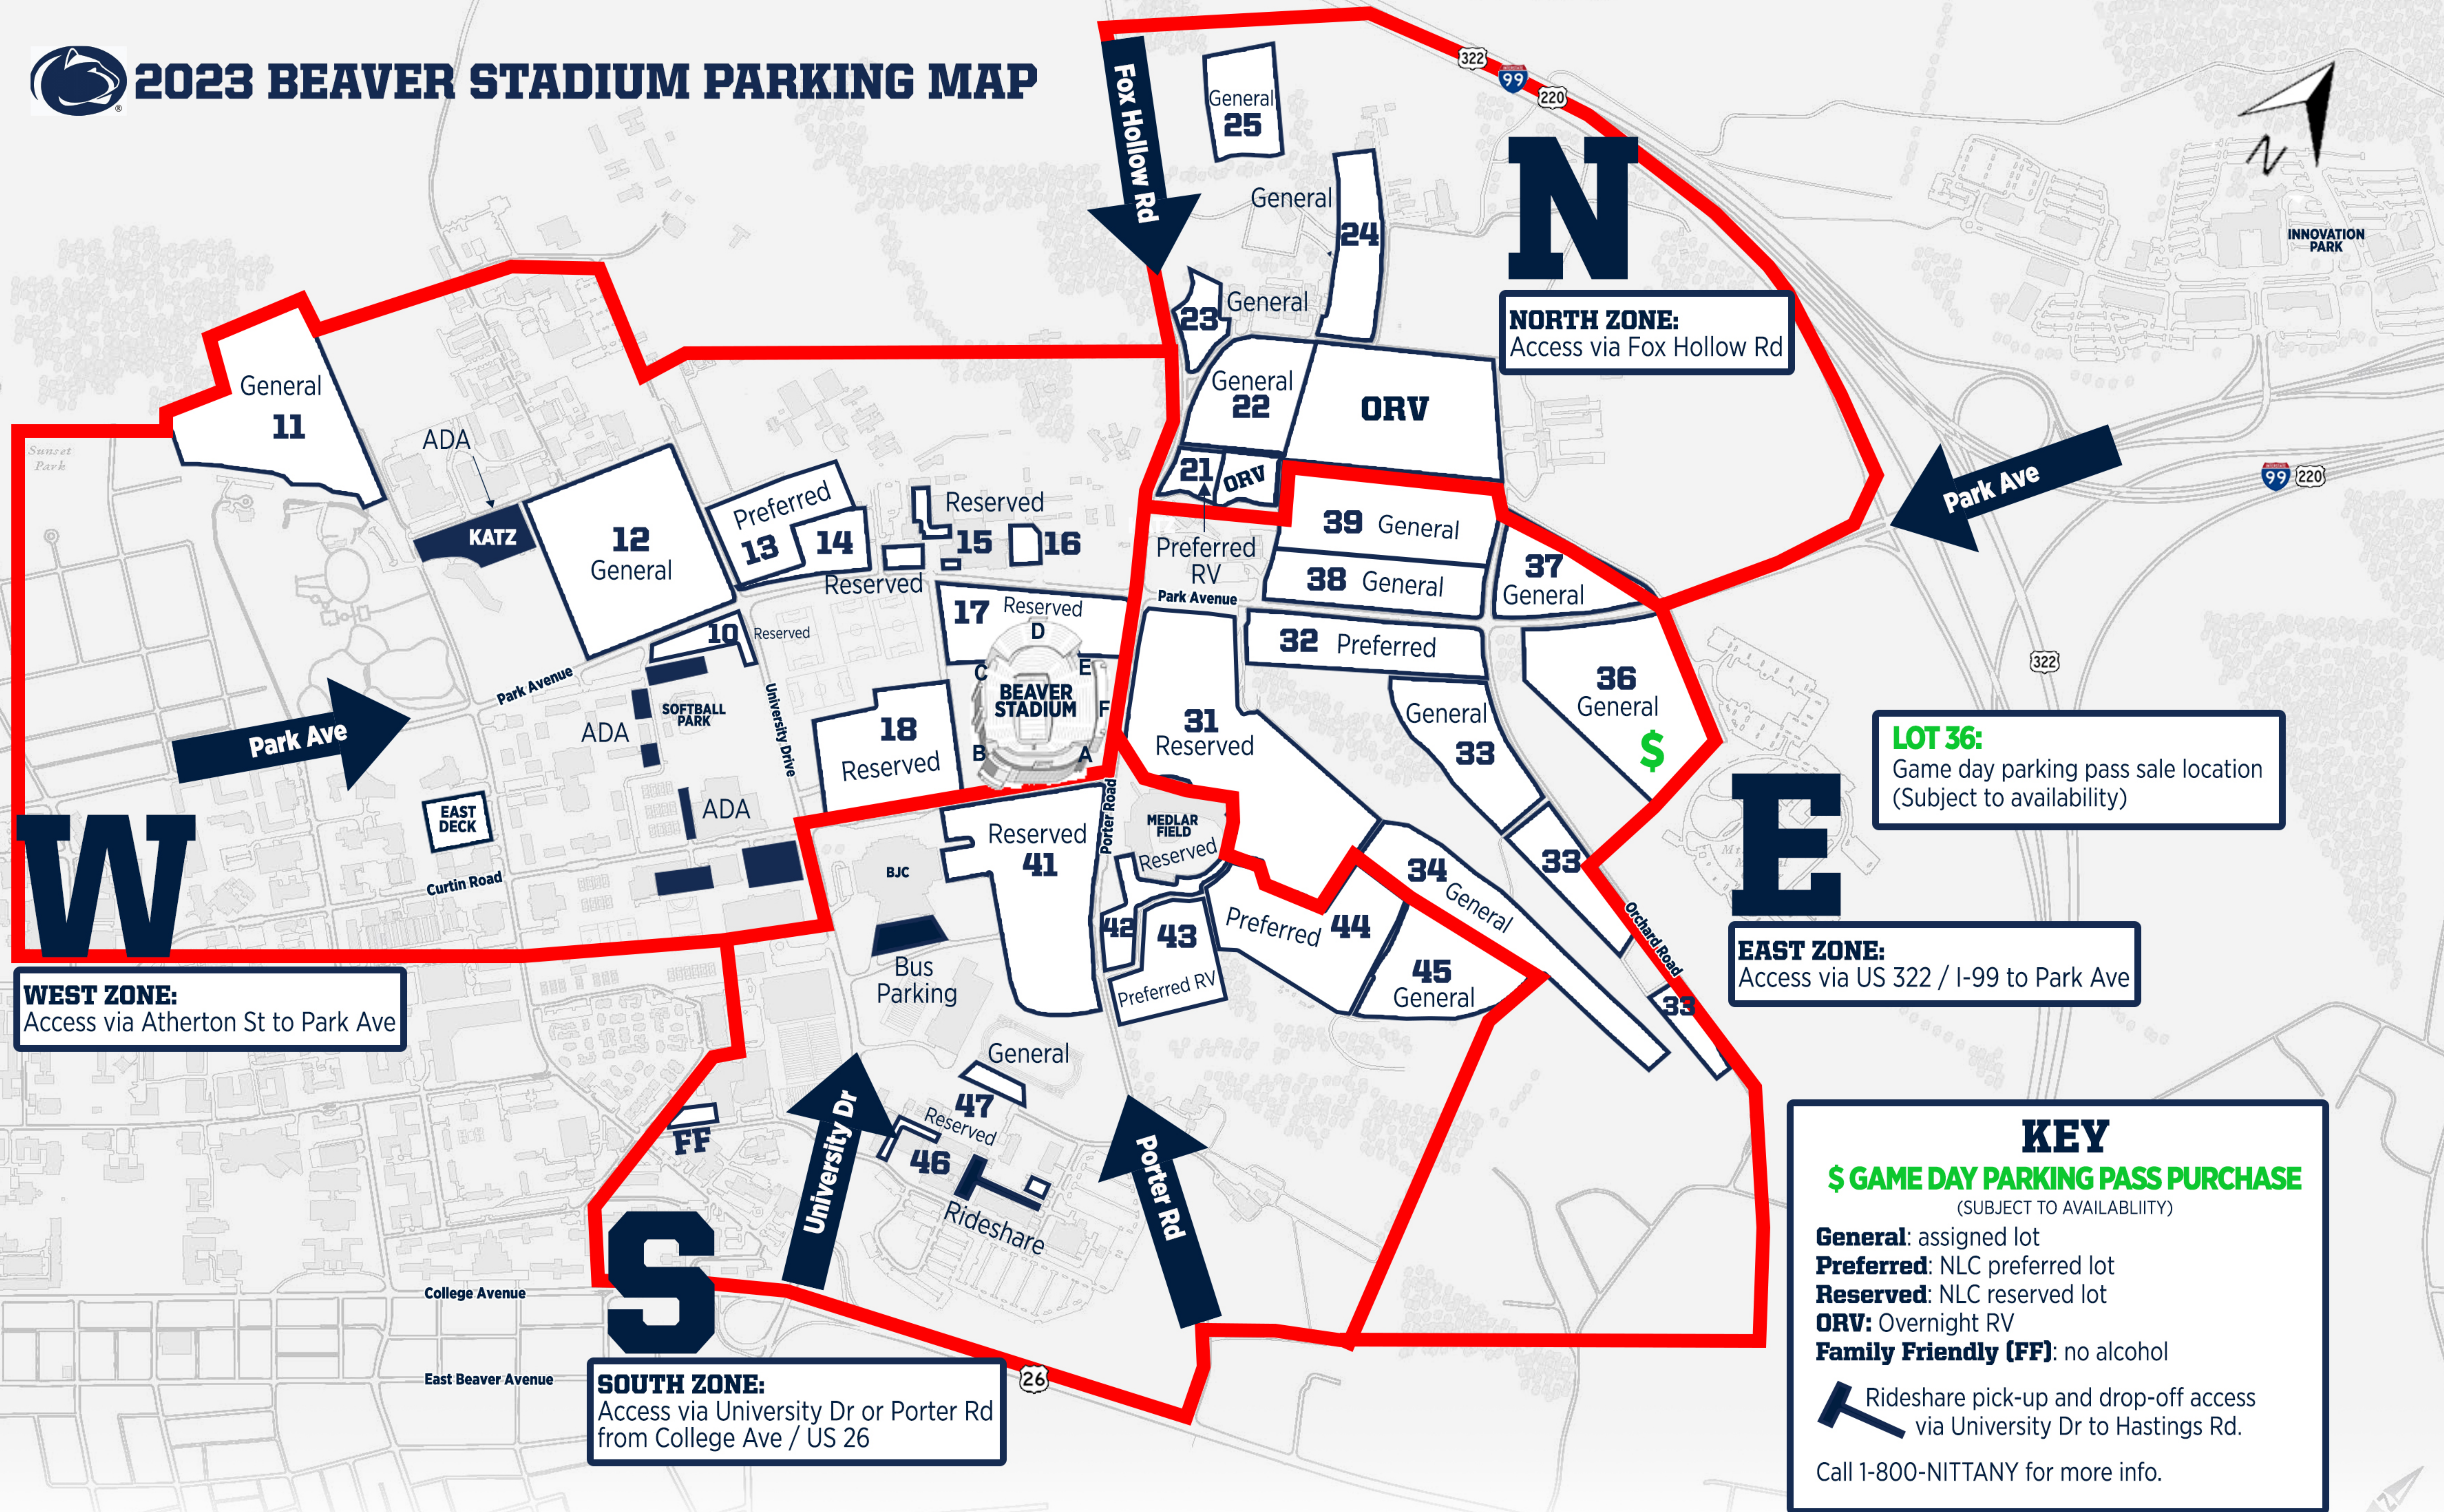

2023 BEAVER STADIUM PARKING MAP

N
NORTH ZONE:
 Access via Fox Hollow Rd

W
WEST ZONE:
 Access via Atherton St to Park Ave

LOT 36:
 Game day parking pass sale location
 (Subject to availability)

E
EAST ZONE:
 Access via US 322 / I-99 to Park Ave

S
SOUTH ZONE:
 Access via University Dr or Porter Rd
 from College Ave / US 26

KEY

\$ GAME DAY PARKING PASS PURCHASE
 (SUBJECT TO AVAILABILITY)

General: assigned lot
Preferred: NLC preferred lot
Reserved: NLC reserved lot
ORV: Overnight RV
Family Friendly (FF): no alcohol

 Rideshare pick-up and drop-off access
 via University Dr to Hastings Rd.

Call 1-800-NITTANY for more info.