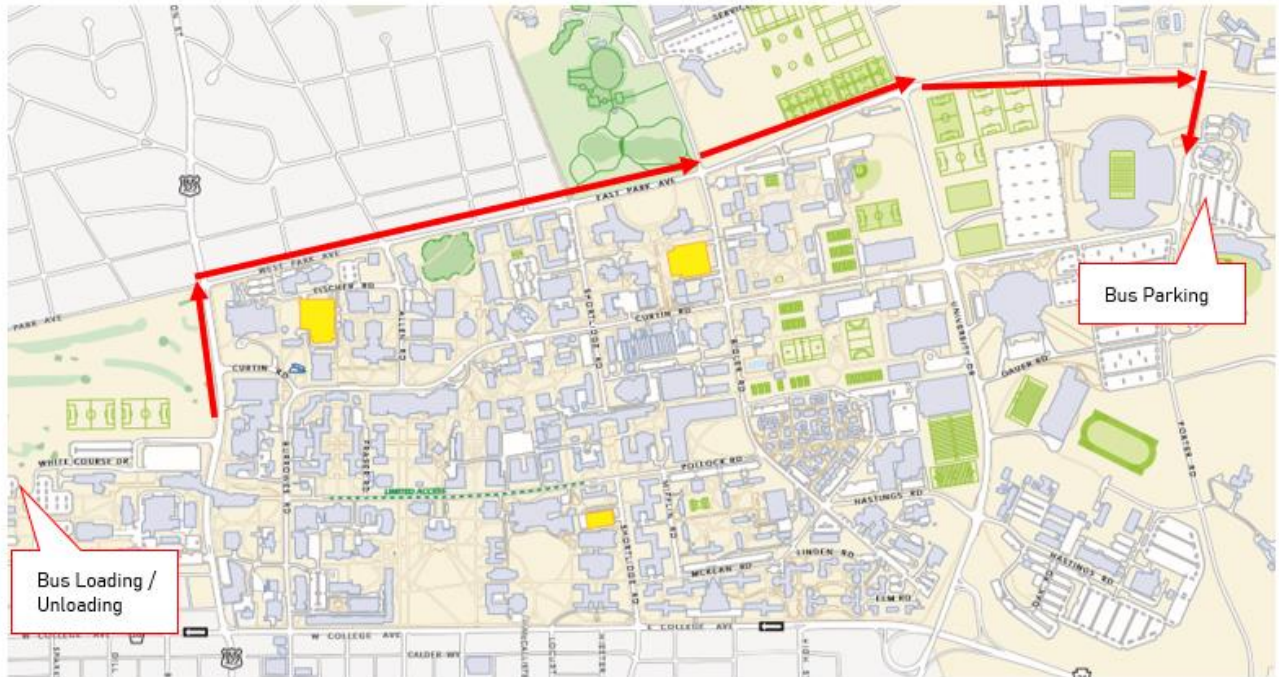

Parking

Team Parking

Team bus drop-off is located along the gravel road off of White Course Drive (directly behind the White Course Apartments). Bus parking will be across campus in the Porter North Lot. See map below for reference. Van parking is located in the West Parking Deck off of White Course Drive. The Parking Deck has a clearance of 7' 9". Team vans utilizing the wishing to utilize the West Parking deck, must contact Leslie Meyer: LAM5127@PSU.EDU by Wednesday, October 26th.

Spectator Parking ****\$1/Hour****

West Parking Deck

Located off of White Course Drive

 = route to the West Parking Deck for team van, staff, and fan parking. Vehicles should turn onto White Course Drive from Atherton Street. |

 = route to the bus drop-off and pick-up location. Vehicles should turn onto White Course Drive from Atherton Street.

 = route to Porter North for bus parking. After dropping off on the gravel road, buses should travel east down White Course Drive towards Atherton Street. They will then left onto Atherton Street towards Park Avenue (use right lane), turn right onto Park Avenue towards Porter Road, and turn right onto Porter Road to Lot Porter North.