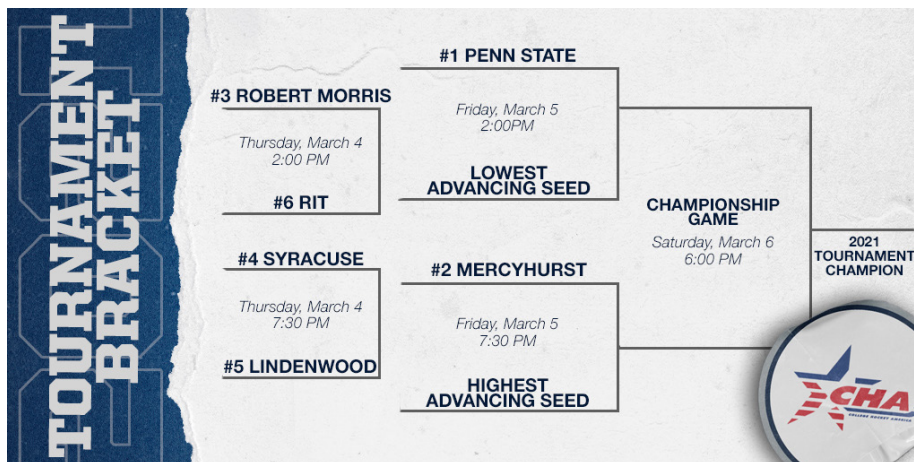

2020-21 CHA TOURNAMENT

PSU IN THE CHA TOURNAMENT

2013		PSU Seed: #6
CHA FIRST ROUND (Best of Three)		
March 1	at RIT	L 0-1
March 2	at RIT	L (OT) 2-3

2014		PSU Seed: #6
CHA FIRST ROUND (Best of Three)		
Feb. 28	at RIT	L (OT) 2-3
March 1	at RIT	L 0-3

2015		PSU Seed: #4
CHA FIRST ROUND (Best of Three)		
Feb. 27	vs. Lindenwood	W 1-0
Feb. 28	vs. Lindenwood	W 3-1
CHA SEMIFINALS		
March 2	vs. Syracuse (at Mercyhurst)	L 0-2

2016		PSU Seed: #3
CHA FIRST ROUND (Best of Three)		
Feb. 26	vs. RIT	W 2-0
Feb. 27	vs. RIT	W 3-2
CHA SEMIFINALS		
March 4	vs. Syracuse (Buffalo, N.Y.)	L (3OT) 2-3

2017		PSU Seed: #4
CHA FIRST ROUND		
March 2	vs. RIT (Buffalo, N.Y.)	L 1-2

2018		PSU Seed: #4
CHA FIRST ROUND		
March 1	vs. Lindenwood (Buffalo, N.Y.)	W 2-1
CHA SEMIFINALS		
March 2	vs. Robert Morris (Buffalo, N.Y.)	L 2-7

2019		PSU Seed: #4
CHA FIRST ROUND		
March 6	vs. RIT (Buffalo, N.Y.)	W 4-1
CHA SEMIFINALS		
March 7	vs. Robert Morris (Buffalo, N.Y.)	L 1-2

2020		PSU Seed: #4
CHA FIRST ROUND		
March 5	vs. RIT (Buffalo, N.Y.)	W 4-1
CHA SEMIFINALS		
March 6	vs. Mercyhurst	L 1-4

CHA FIRST ROUND RECORD.....	7-5
CHA SEMIFINALS RECORD.....	0-5
CHA FINAL RECORD.....	0-0
PENN STATE ALL-TIME.....	7-10

ALL-TIME CHA CHAMPIONS

Year	Regular Season	Tournament
2002-03	Mercyhurst	Mercyhurst
2003-04	Mercyhurst	Mercyhurst
2004-05	Mercyhurst	Mercyhurst
2005-06	Mercyhurst	Mercyhurst
2006-07	Mercyhurst	Mercyhurst
2007-08	Mercyhurst	Mercyhurst
2008-09	Mercyhurst	Mercyhurst
2009-10	Mercyhurst	Mercyhurst
2010-11	Mercyhurst	Mercyhurst
2011-12	Mercyhurst	Robert Morris
2012-13*	Mercyhurst	Mercyhurst
2013-14	Mercyhurst	RIT
2014-15	Mercyhurst	RIT
2015-16	Mercyhurst	Mercyhurst
2016-17	Robert Morris	Robert Morris
2017-18	Robert Morris	Mercyhurst
2018-19	Robert Morris	Syracuse
2019-20	Mercyhurst	Mercyhurst

*Penn State's first season in the league

PENN STATE ALL-TIME CHA TOURNAMENT SCORING

Name	Years	Goals	Assists	Points
Natalie Heising	2017-20	6	1	7
Amy Petersen	2013-17	1	6	7
Laura Bowman	2013-17	3	3	6
Shannon Yoxheimer	2012-16	5	1	6
Shea Nelson	2017-20	1	4	5
Bella Sutton	2014-18	3	2	5
Brooke Madsen	2016-20	2	2	4
Katie McMillan	2016-20	1	2	3
Hannah Bramm	2014-16	1	1	2
Kelsey Crow	2015-19	0	2	2
Taylor Gross	2012-14	1	1	2
Katie Rankin	2017-20	0	2	2
Kelly Seward	2013-17	0	2	2
Christi Vetter	2014-19	0	2	2
Abby Welch	2016-20	2	0	2
9 Tied				1

Bold denotes current Nittany Lion.