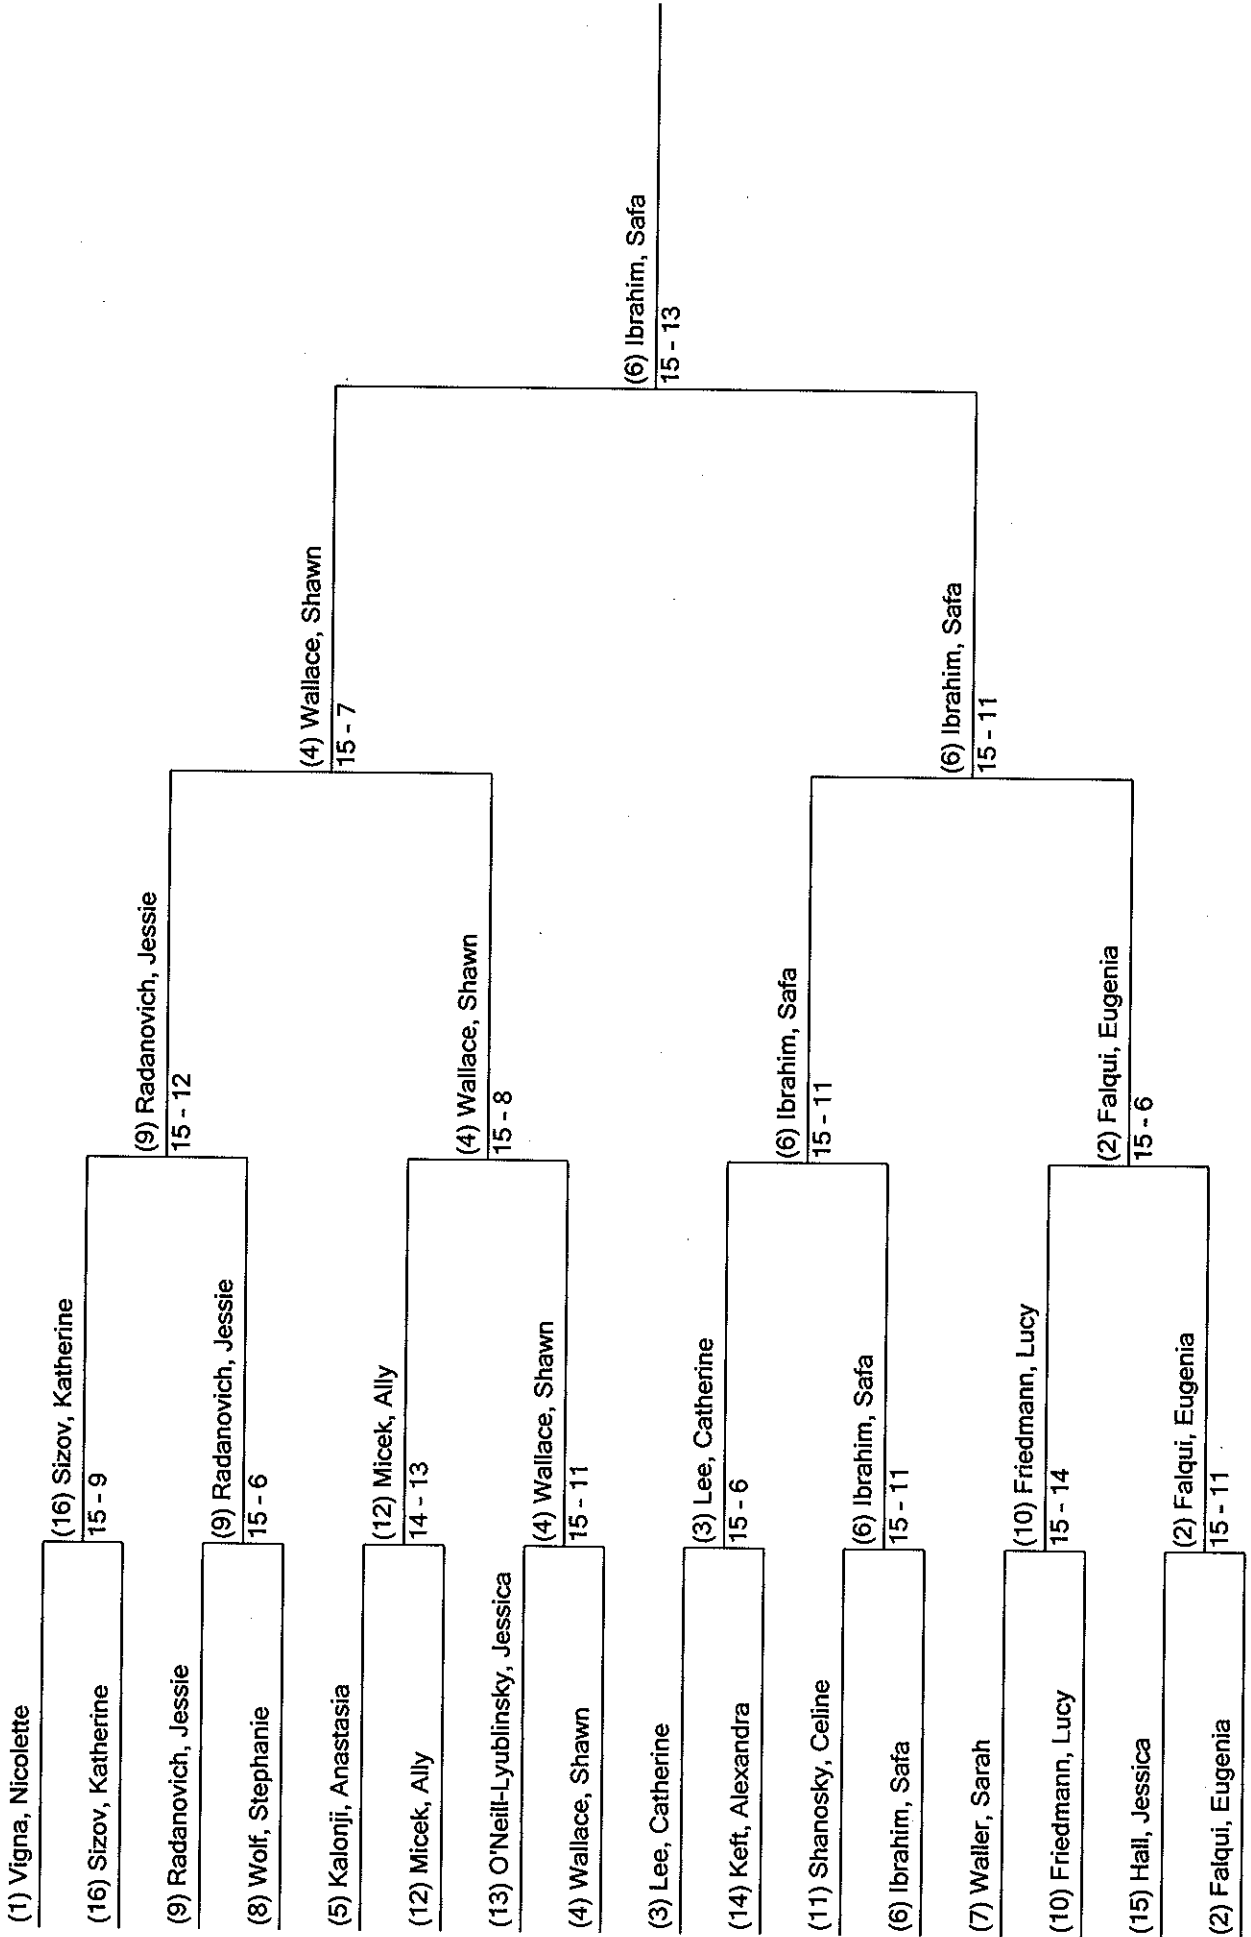

WF

Table of 16

Table of 8

Semi-Finals

Finals

www.FencingTime.com

Final Results

Tournament: Garret 2015
 Location:
 Event: Senior Women's Foil
 Event Class: Unrated
 Date: Saturday, November 07, 2015 - 8:30 AM

WE

Table of 16

Table of 8

Semi-Finals

Finals

www.FencingTime.com

Final Results

Tournament: Garret 2015
 Location:
 Event: Senior Women's Epee
 Event Class: Unrated
 Date: Saturday, November 07, 2015 - 8:30 AM