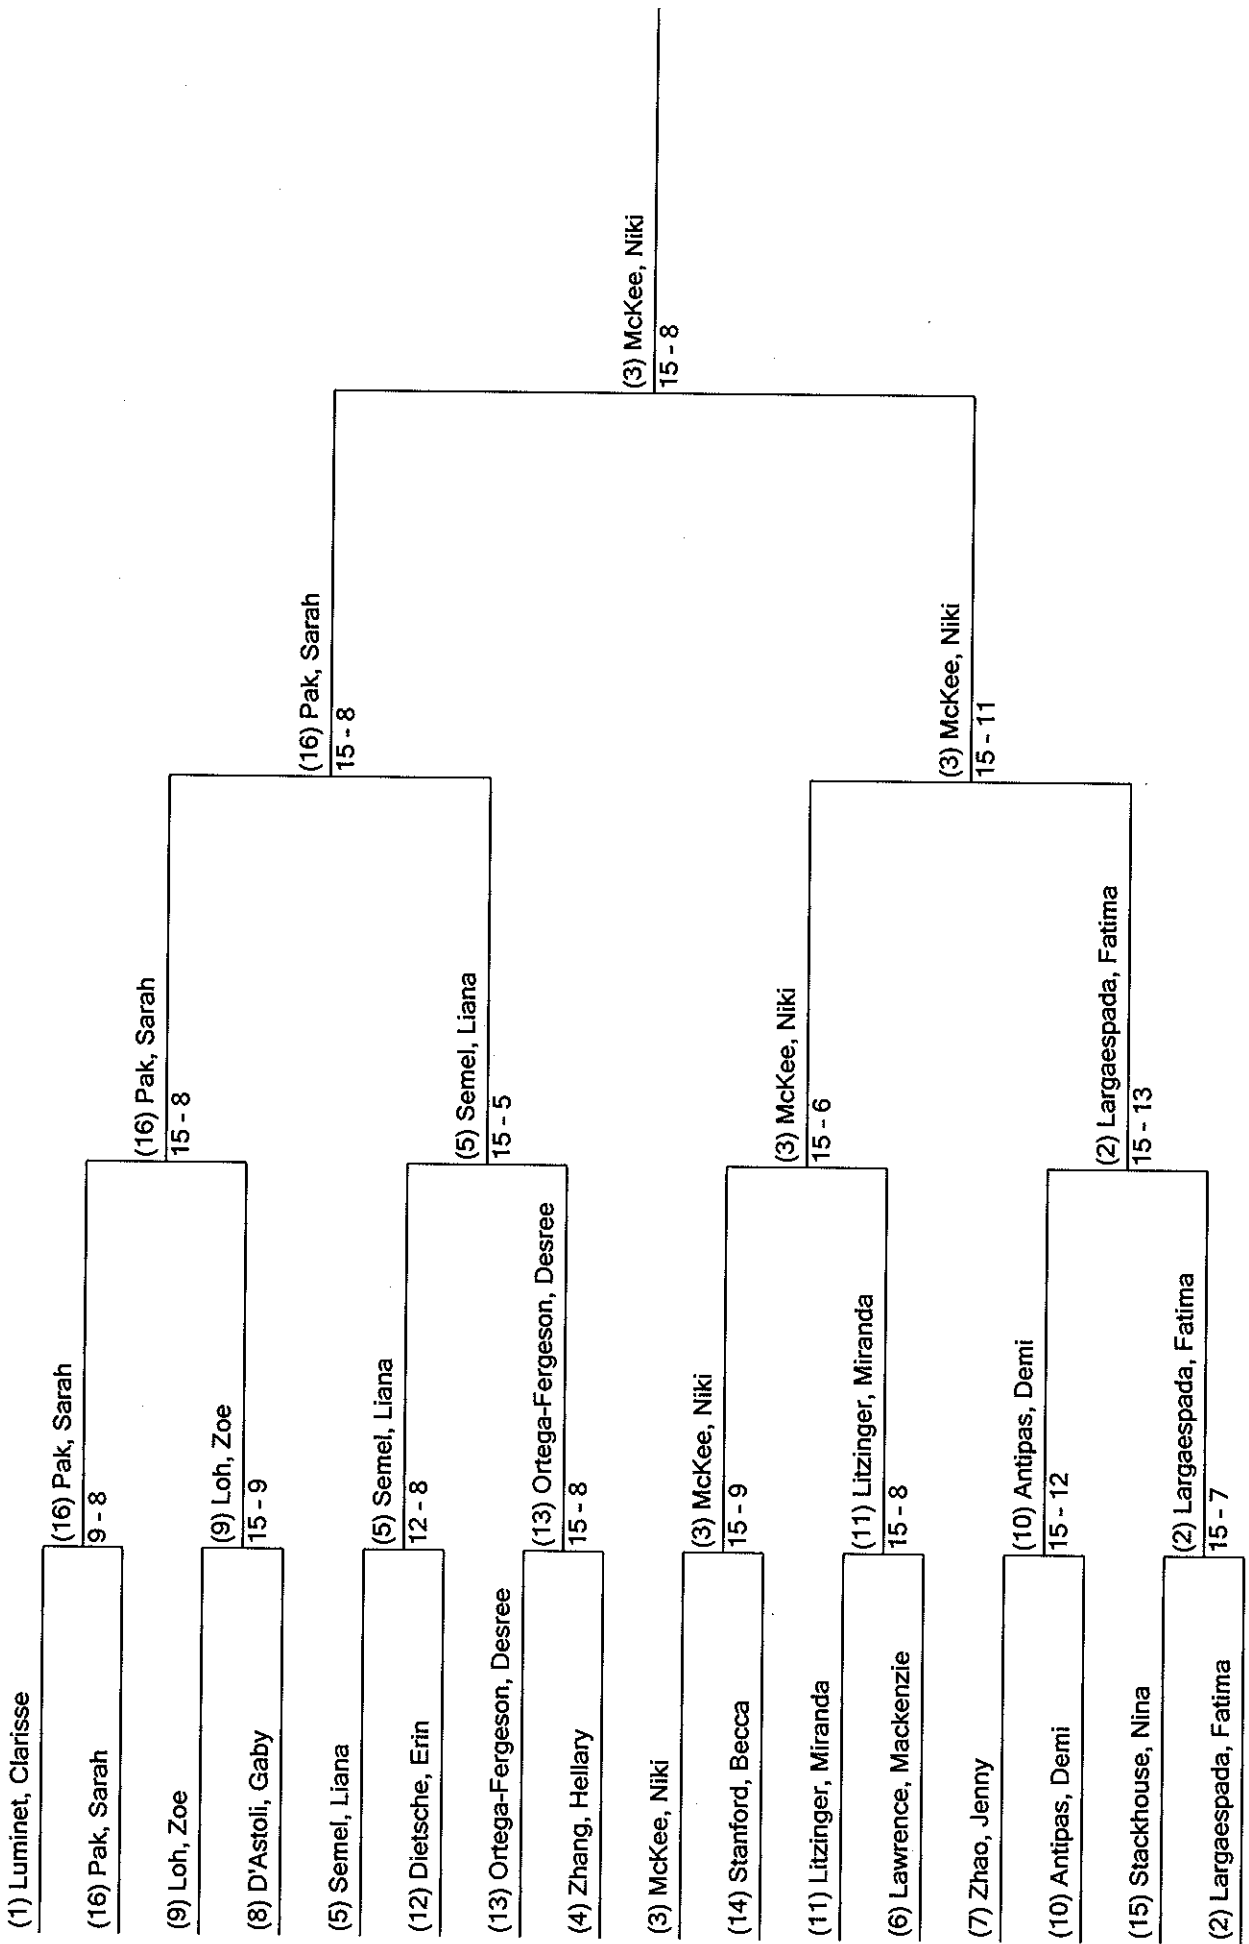

WF

Table of 16

Table of 8

Semi-Finals

Finals

www.FencingTime.com

Final Results

Tournament: Garret 2015
 Location:
 Event: Senior Women's Foil
 Event Class: Unrated
 Date: Saturday, November 07, 2015 - 8:30 AM