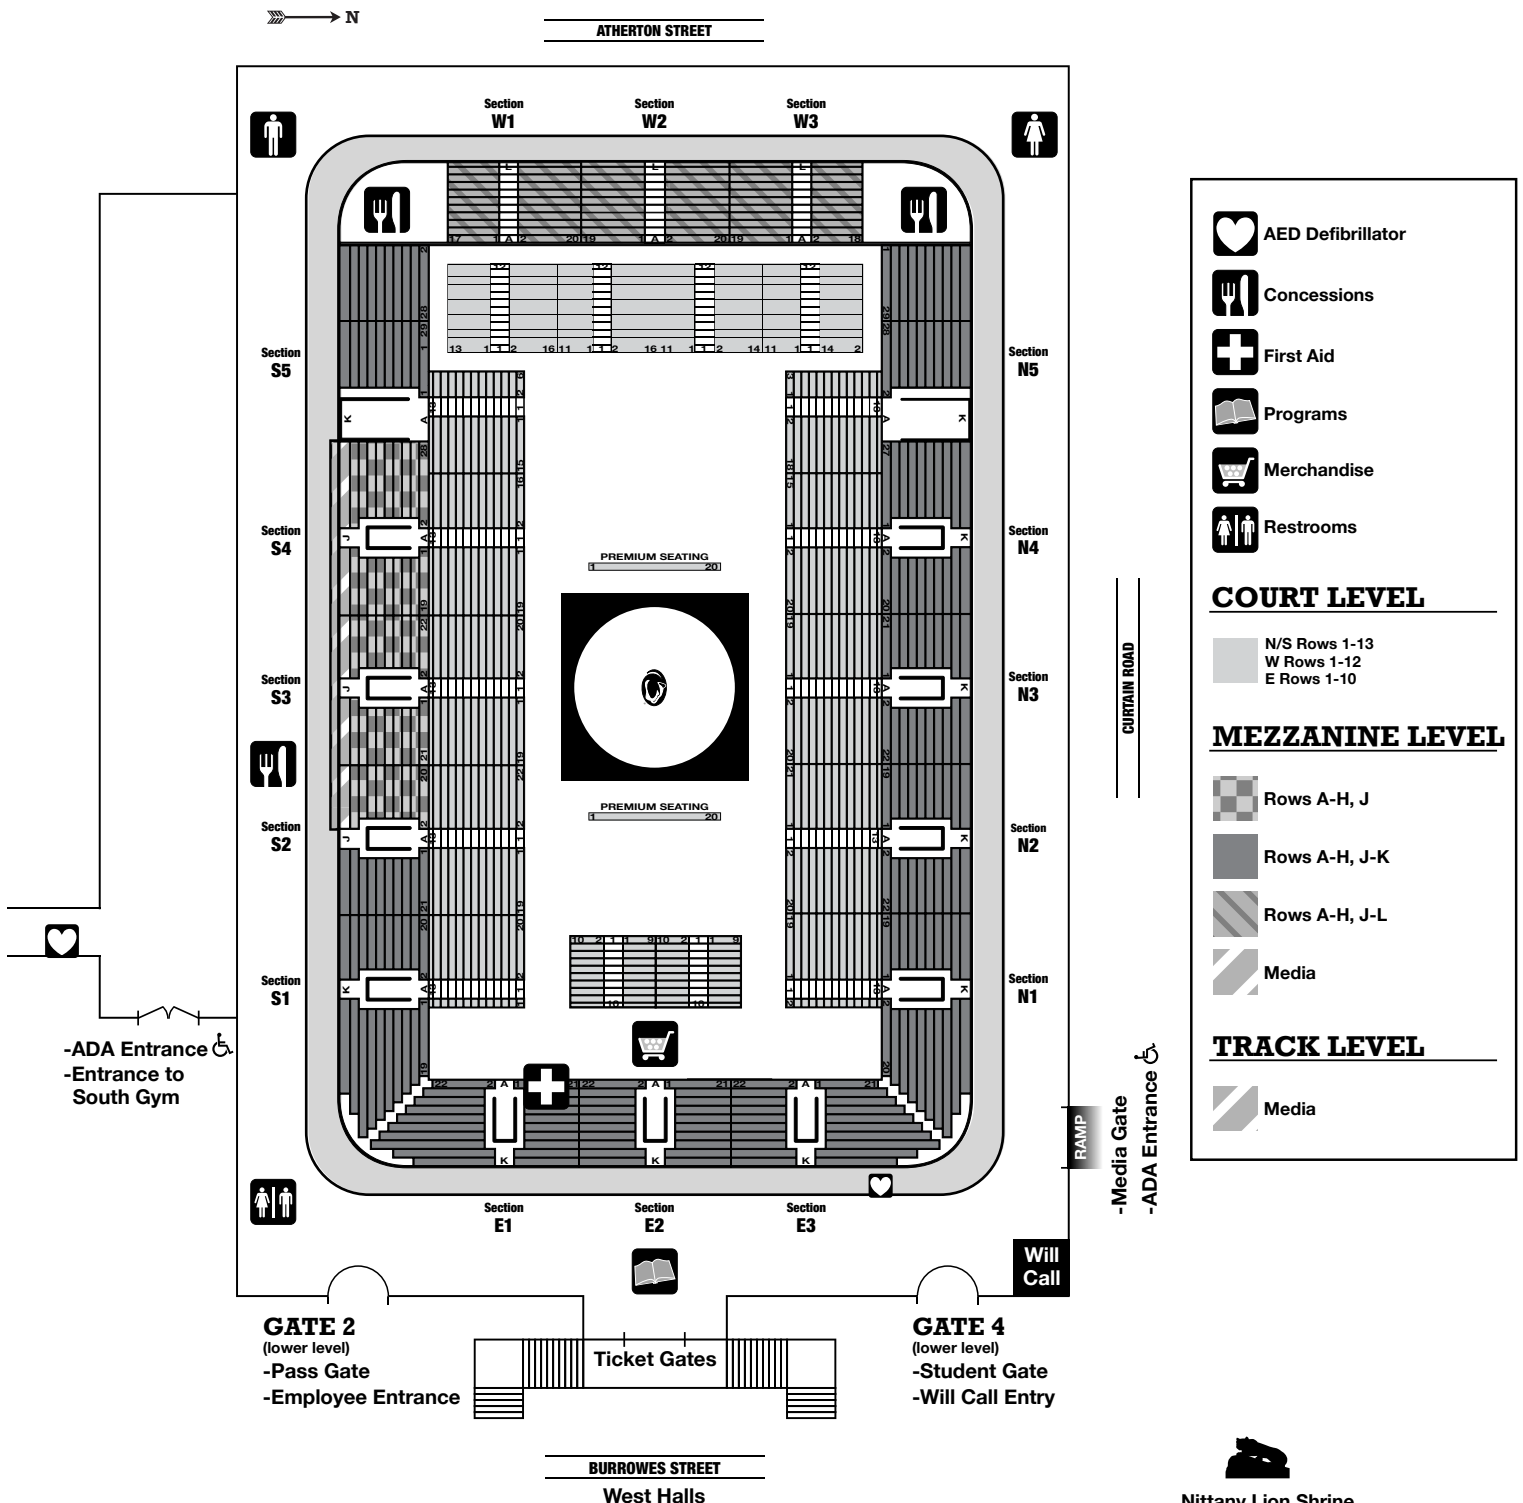

PENN STATE WRESTLING Recreation Building

CAPACITY: 6,509

Nittany Lion Shrine