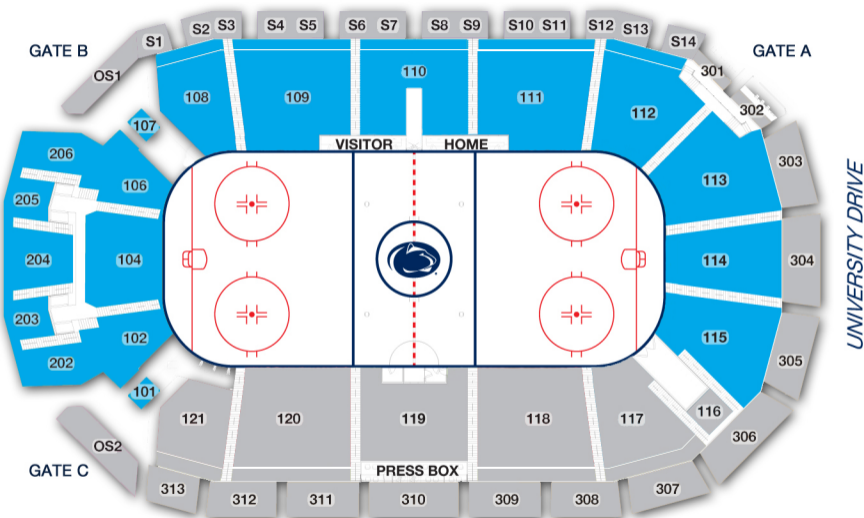

PEGULA ICE ARENA SEATING CHART

CURTIN ROAD

UNIVERSITY DRIVE

SEASON AND SINGLE GAME PRICING

Season

- General Admission.....\$50
- Unavailable

Single Game

- General Admission.....\$5
- Family 4-Pack.....\$30
4 tickets, 4 soft drinks, 4 hot dogs
**Only available select games*
- Unavailable