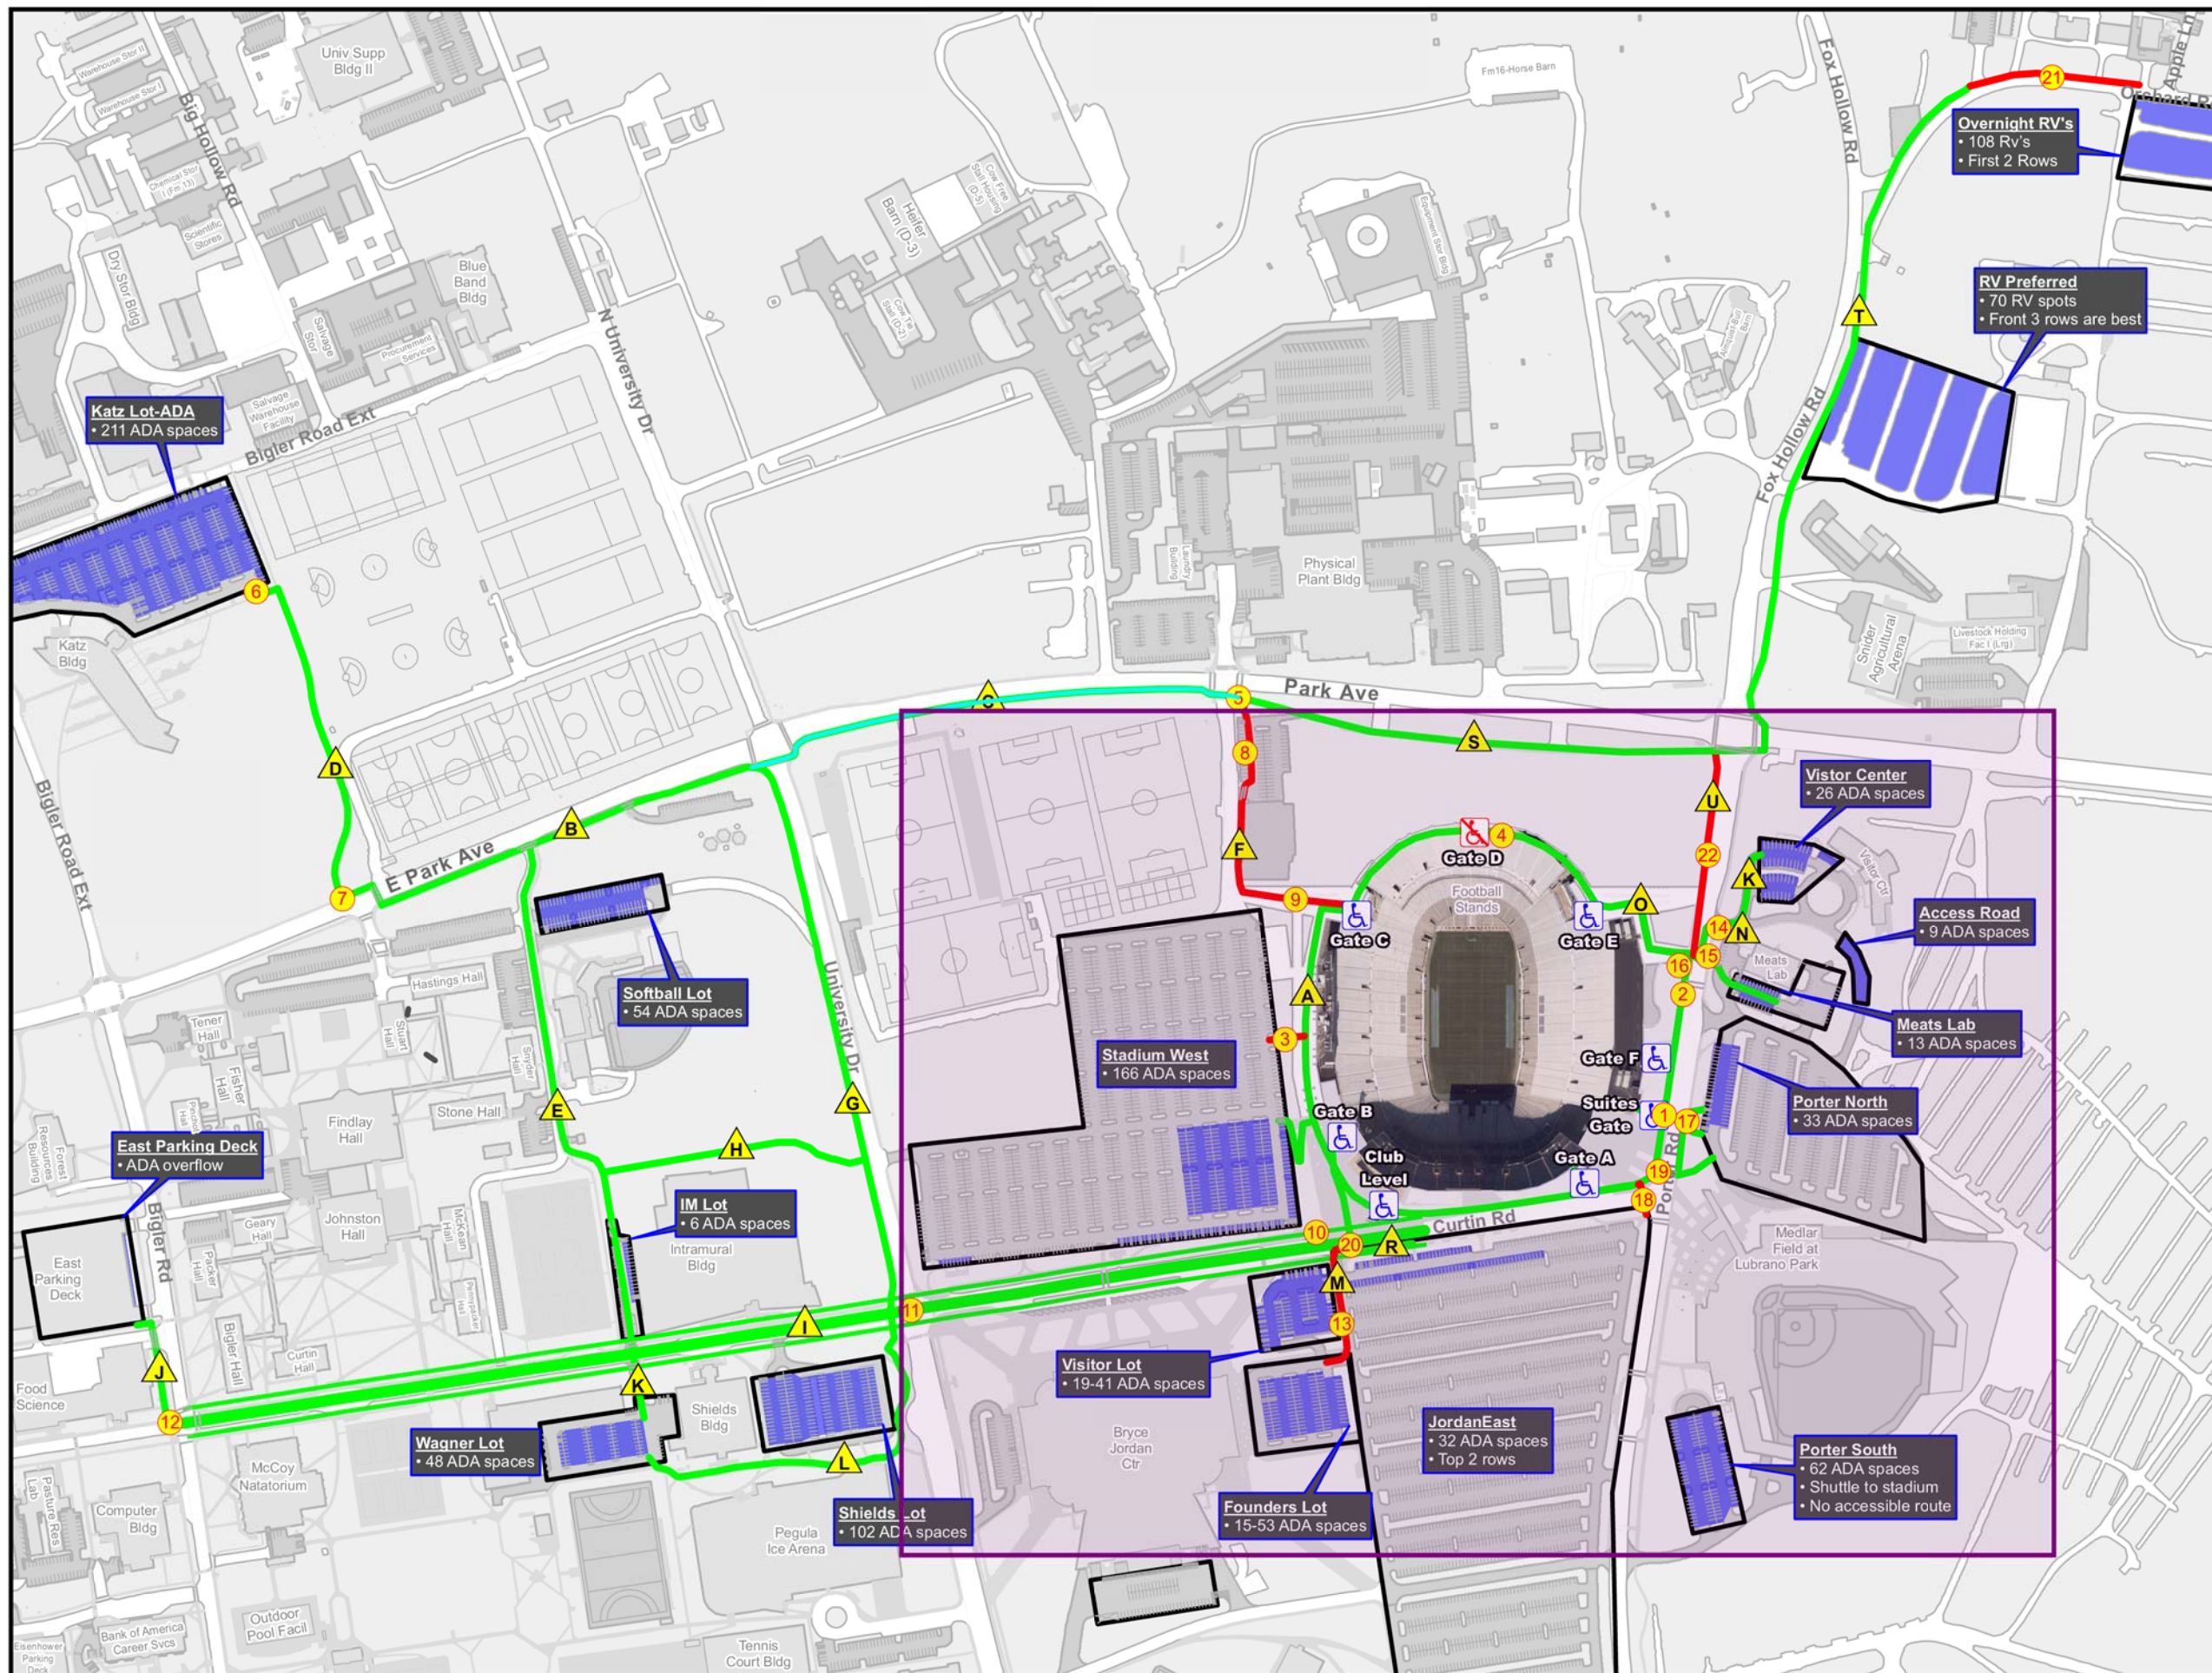

ADA Parking Maximum Capacity and Accessible Routes and Entrances to Beaver Stadium

- ADA Access
- No ADA Access
- ADA Compliant Walking Path for Pedestrians Only
- Road Closed to Vehicular Traffic
- ADA Compliant Walking Path
- Non-ADA Compliant Walking Path
- ADA Compliant Parking
- Evaluated Parking Lot
- Evaluated Pedestrian Pathway
- ADA Compliant Premium Parking (Quantities vary to meet demand; NLC donation requirements apply)