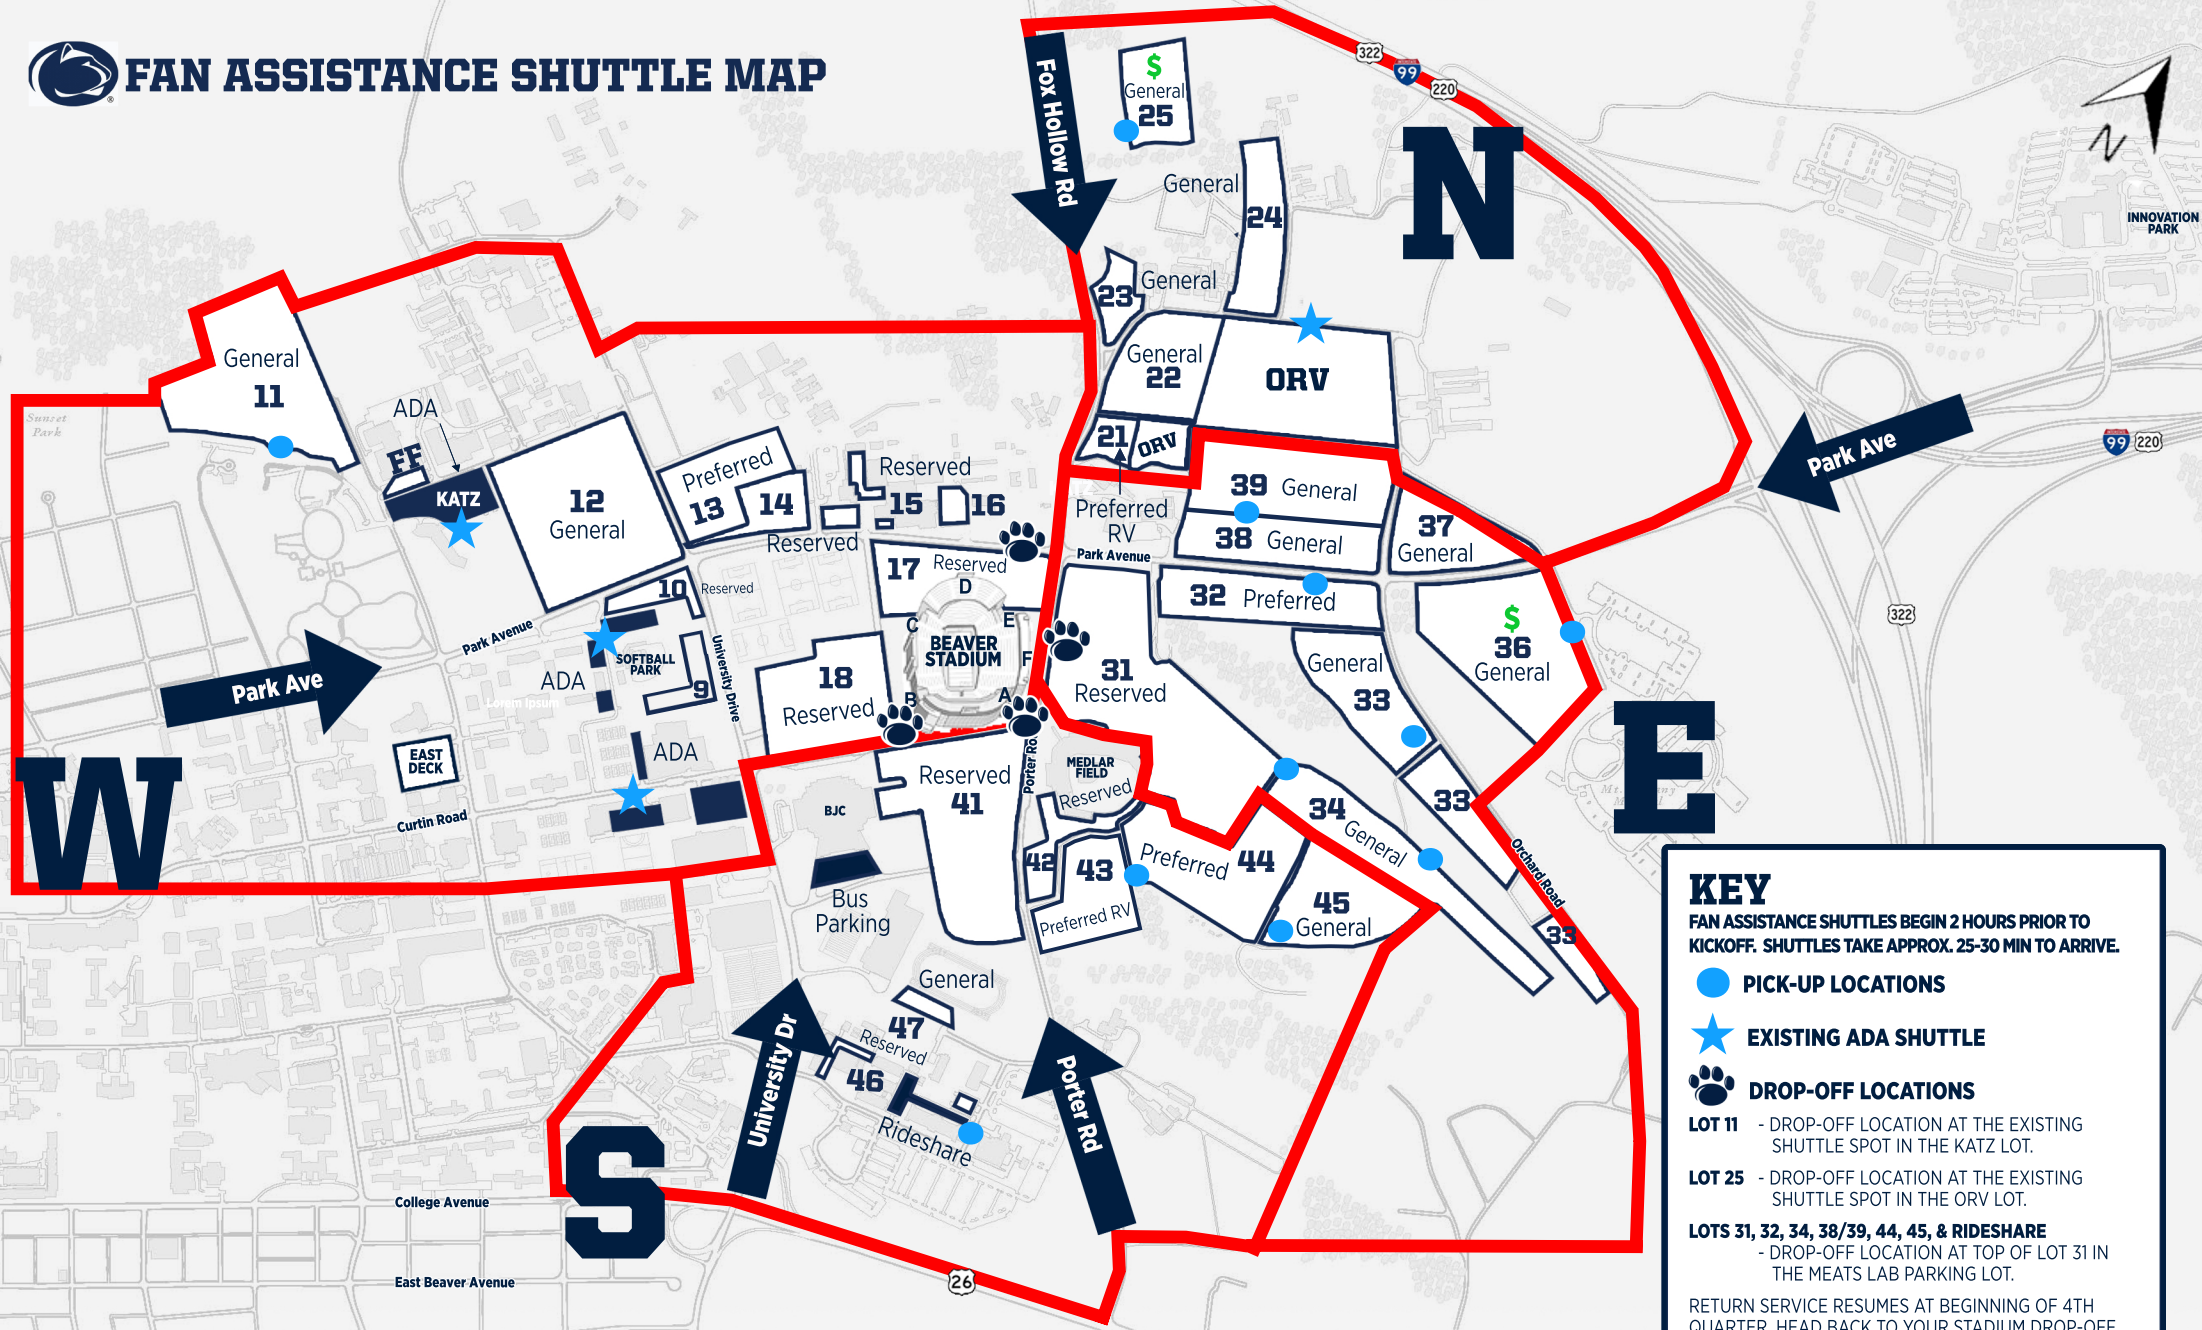

FAN ASSISTANCE SHUTTLE MAP

KEY

FAN ASSISTANCE SHUTTLES BEGIN 2 HOURS PRIOR TO KICKOFF. SHUTTLES TAKE APPROX. 25-30 MIN TO ARRIVE.

- PICK-UP LOCATIONS
- ★ EXISTING ADA SHUTTLE
- 🐾 DROP-OFF LOCATIONS

LOT 11 - DROP-OFF LOCATION AT THE EXISTING SHUTTLE SPOT IN THE KATZ LOT.

LOT 25 - DROP-OFF LOCATION AT THE EXISTING SHUTTLE SPOT IN THE ORV LOT.

LOTS 31, 32, 34, 38/39, 44, 45, & RIDESHARE - DROP-OFF LOCATION AT THE EXISTING SHUTTLE SPOT IN THE MEATS LAB PARKING LOT.

RETURN SERVICE RESUMES AT BEGINNING OF 4TH QUARTER. HEAD BACK TO YOUR STADIUM DROP-OFF LOCATION TO BE SHUTTLED BACK TO YOUR ORIGINAL LOT PICK-UP LOCATION.