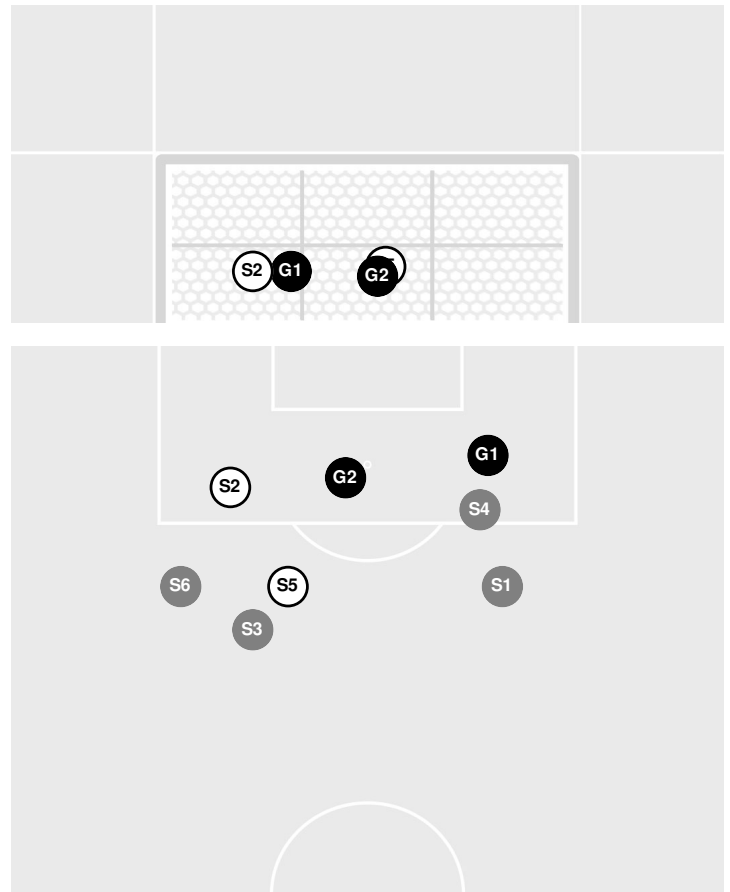

PENN ST. 1, WEST VIRGINIA 1

Officials: Elvis Osmanovic, Maggie Short, Ali Zolgharnain, Sam Reynolds

Shots by Half Intervals	Mountaineers	1st Half	2nd Half
			4
	Nittany Lions	5	3

Shot Chart

MOUNTAINEERS

NITTANY LIONS

Shot Off Target Shot On Target Blocked Goal / Own Goal

Shot Summary

MOUNTAINEERS

No	Time	Player	Description
S1	7'	14, Olivia Shertzer	Saved
S2	13'	18, Dilary Heredia-Beltran	Saved
S3	17'	14, Olivia Shertzer	Saved
S4	40'	26, Julianne Vallerand	Blocked
S5	46'	20, Taylor White	
G1	53'	20, Taylor White	
S6	55'	18, Dilary Heredia-Beltran	Saved
S7	63'	22, Chloe Adler	Saved
S8	89'	18, Dilary Heredia-Beltran	Blocked
S9	90'	12, Maya McCutcheon	Blocked

NITTANY LIONS

No	Time	Player	Description
S1	9'	32, Natalie Wilson	Blocked
G1	15'	33, Olivia Borgen	
S2	16'	12, Payton Linnehan	Saved
S3	20'	7, Amelia White	Blocked
S4	43'	33, Olivia Borgen	Blocked
S5	61'	14, Kaitlyn MacBean	Saved
S6	72'	12, Payton Linnehan	Blocked
G2	85'	14, Kaitlyn MacBean	