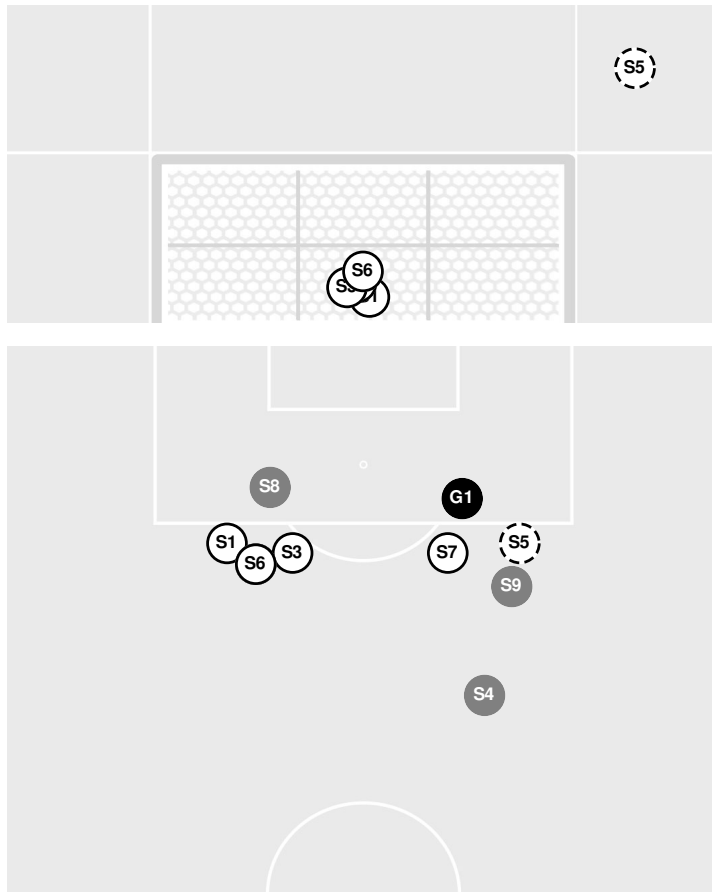

PENN ST. 1, WEST VIRGINIA 1

Officials: Elvis Osmanovic, Maggie Short, Ali Zolgharnain, Sam Reynolds

Shots by Half Intervals	Mountaineers	1st Half	2nd Half
			4
	Nittany Lions	5	3

Shot Chart

MOUNTAINEERS

NITTANY LIONS

Shot Off Target Shot On Target Blocked Goal / Own Goal

Shot Summary

MOUNTAINEERS

No	Time	Player	Description
S1	7'	14, Olivia Shertzer	Saved
S2	13'	18, Dilary Heredia-Beltran	Saved
S3	17'	14, Olivia Shertzer	Saved
S4	40'	26, Julianne Vallerand	Blocked
S5	46'	20, Taylor White	
G1	53'	20, Taylor White	
S6	55'	18, Dilary Heredia-Beltran	Saved
S7	63'	22, Chloe Adler	Saved
S8	89'	18, Dilary Heredia-Beltran	Blocked
S9	90'	12, Maya McCutcheon	Blocked

NITTANY LIONS

No	Time	Player	Description
S1	9'	32, Natalie Wilson	Blocked
G1	15'	33, Olivia Borgen	
S2	16'	12, Payton Linnehan	Saved
S3	20'	7, Amelia White	Blocked
S4	43'	33, Olivia Borgen	Blocked
S5	61'	14, Kaitlyn MacBean	Saved
S6	72'	12, Payton Linnehan	Blocked
G2	85'	14, Kaitlyn MacBean	