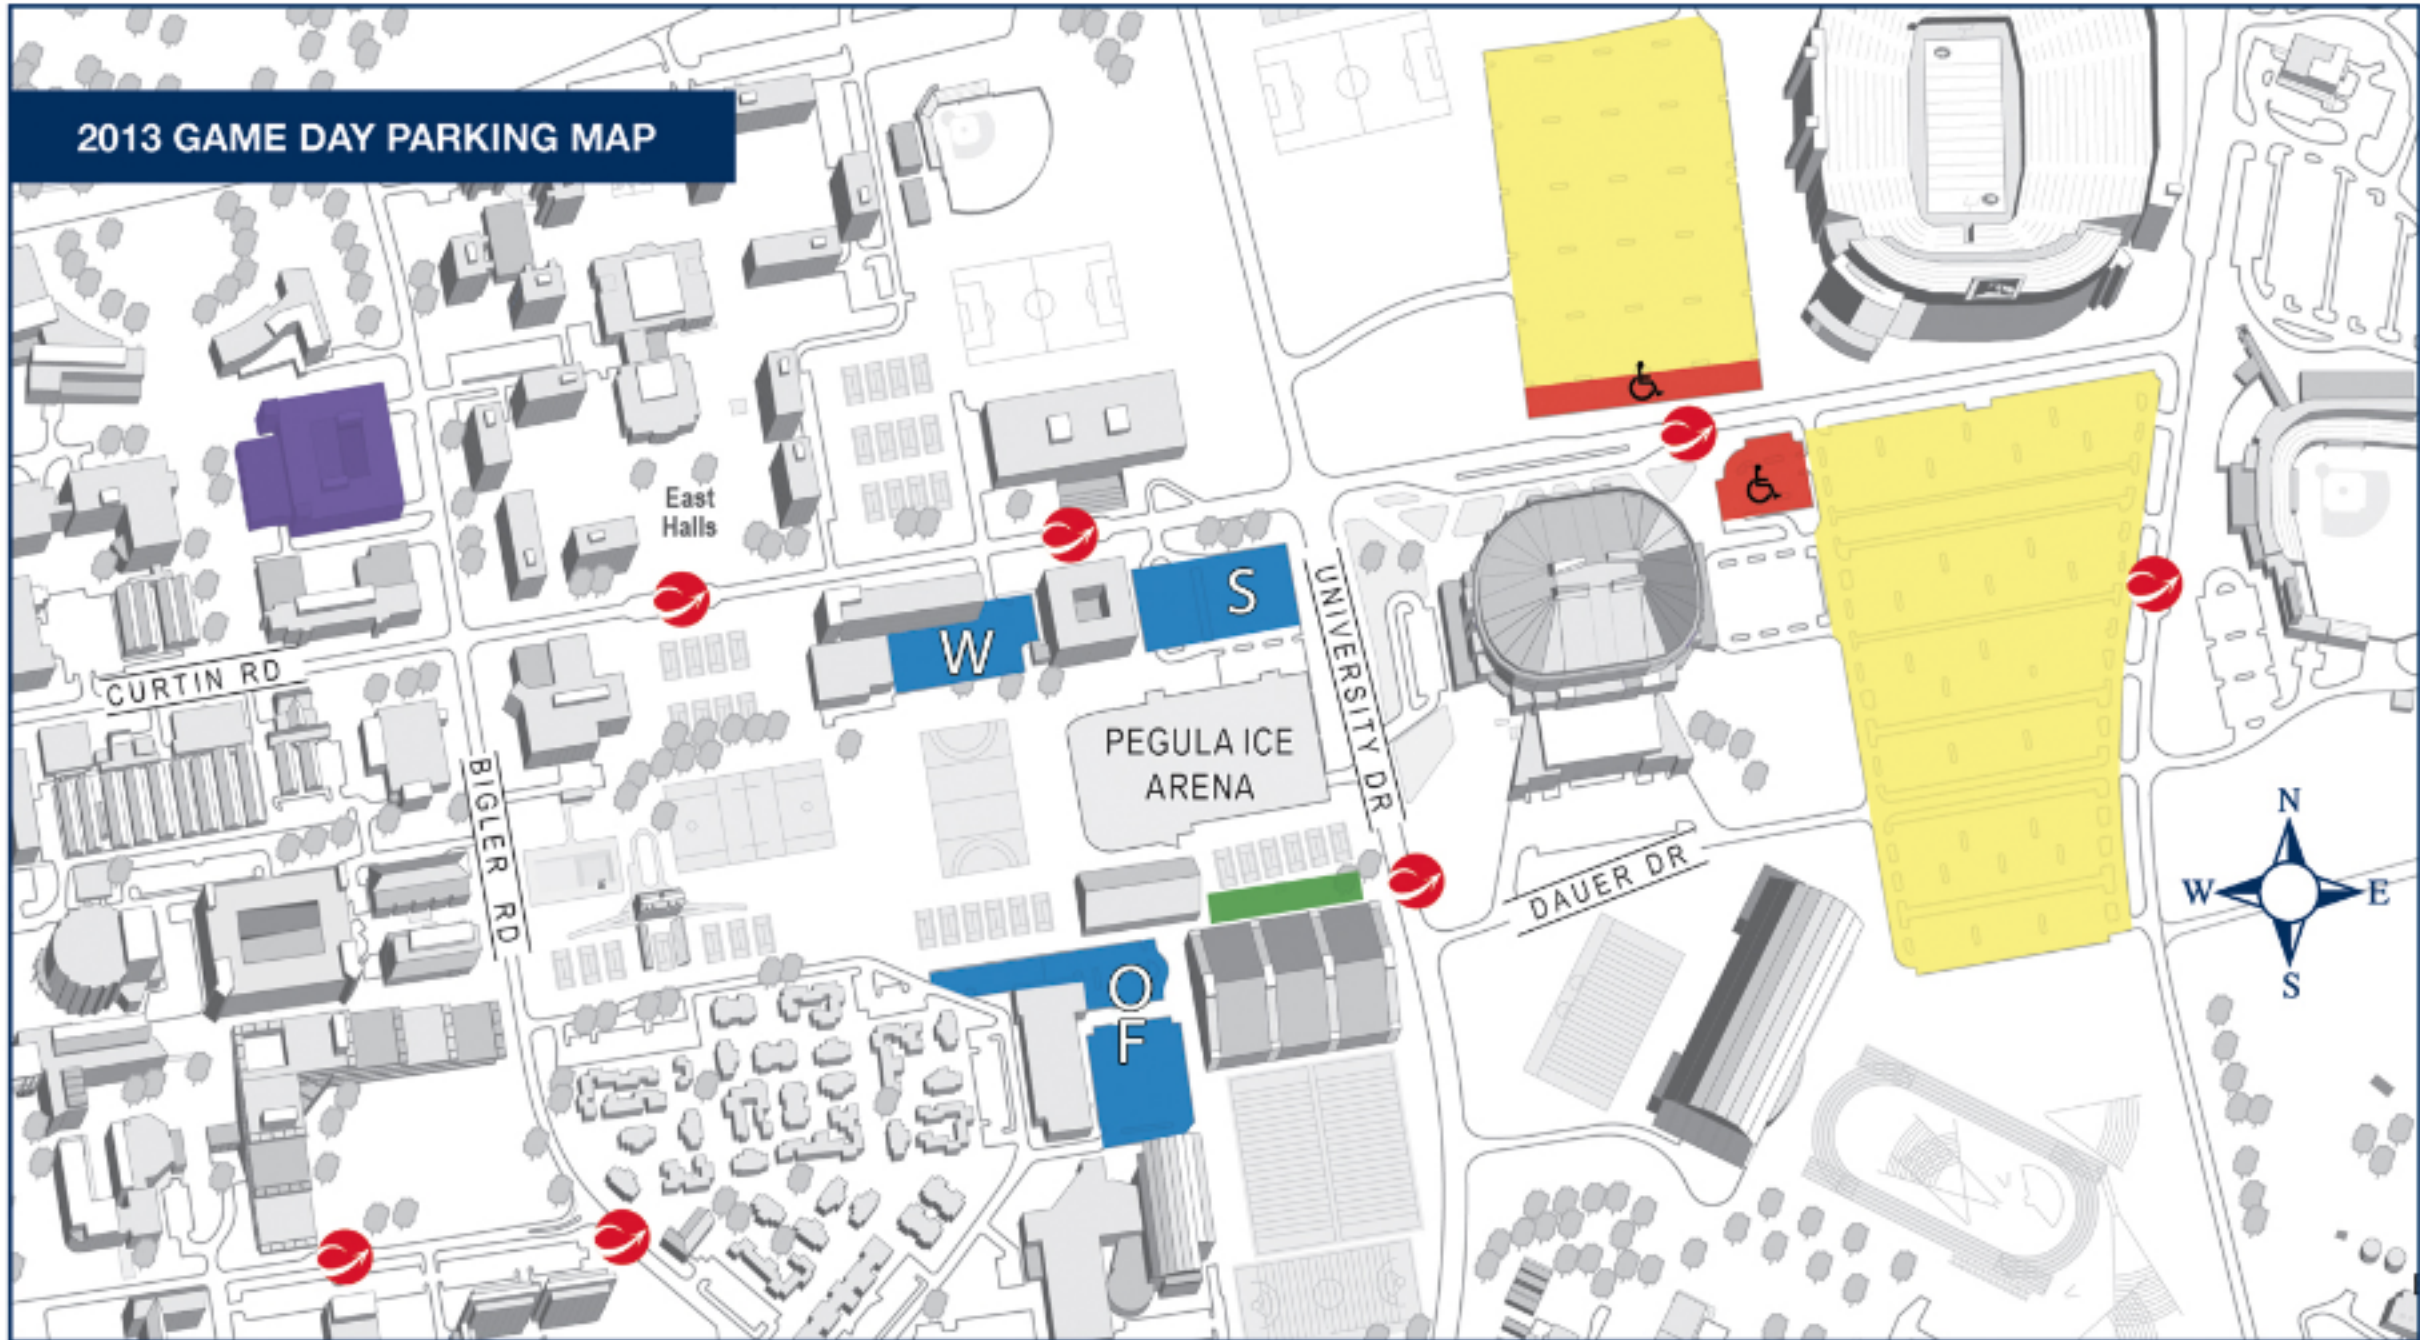

PENN STATE ICE HOCKEY PEGULA ICE ARENA | PARKING INFORMATION

To avoid unnecessary traffic delays, all visitors must follow the directions of Police and Penn State traffic control. We appreciate your cooperation.

rev 08.20.13

2013 GAME DAY PARKING MAP

General Parking Lots	ADA	Team, Staff & Media
Premium Parking Lots (S, W, and OF)	Loop Bus Stop	Overflow Parking

1-800-NITTANY

GoPSUsports.com

Penn State Intercollegiate Athletics reserves the right to modify parking procedures at anytime.