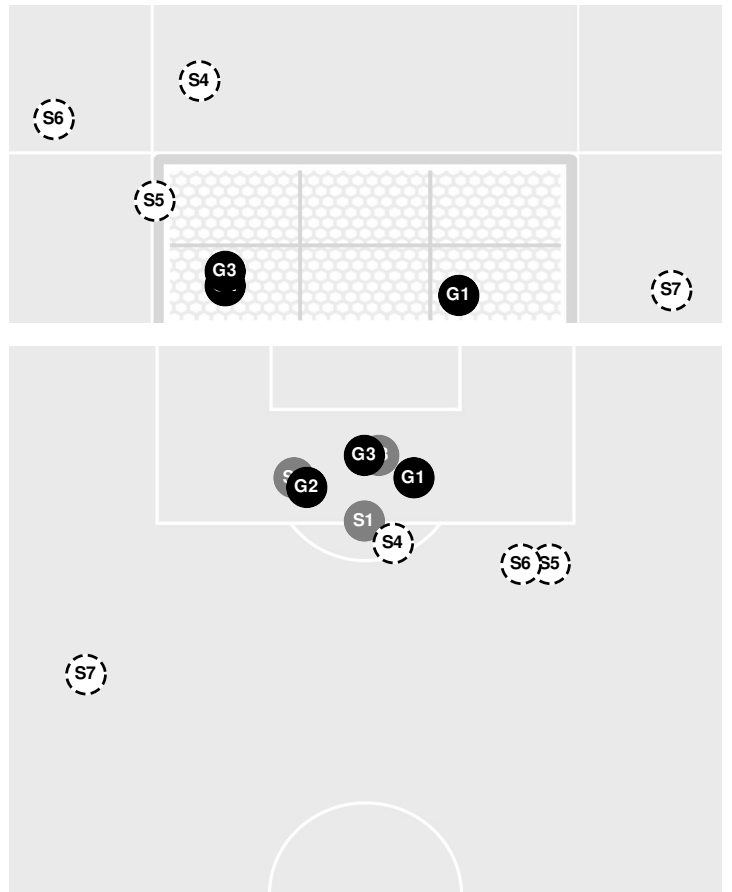

PENN ST. 1, MICHIGAN ST. 1

78:14 Spartans substitution: Cox, Raegan for Andrus, MJ.
78:45 Foul on Michigan St..
79:17 Spartans substitution: Watson, Renee for Hallier, Mimi.
81:23 Shot by Spartans Gaynor, Justina WIDE LEFT.
81:36 Nittany Lions substitution: Wolfe, Kaelyn for Wiesner, Kate.
82:49 Spartans substitution: Andrus, MJ for Wickes, Jordyn.
82:49 Nittany Lions substitution: Gleason, Riley for Lapi, Rowan.
84:46 Foul on Michigan St..
86:01 Nittany Lions substitution: Raich, Julia for Linnehan, Payton.
88:21 Shot by Spartans Andrus, MJ BLOCKED.
89:46 Shot by Spartans Andrus, MJ WIDE LEFT.
90:00 End of period [90:00].

PENN ST. 1, MICHIGAN ST. 1

Officials: Ryan Slack, Jason White, Andrew Kravels

| Shots by Half Intervals | | 1st Half | 2nd Half |
|-------------------------|---|----------|----------|
| | | Spartans | 4 |
| Nittany Lions | 8 | 2 | |

Shot Chart

SPARTANS

NITTANY LIONS

S Shot Off Target
 S Shot On Target
 S Blocked
 G Goal / Own Goal

Shot Summary

Officials: Ryan Slack, Jason White, Andrew Kravels

SPARTANS

| No | Time | Player | Description |
|-----|------|----------------------|---|
| S1 | 16' | 19, Emerson Sargeant | Saved |
| S2 | 22' | 26, Mimi Hallier | |
| S3 | 23' | 5, Regan Dalton | |
| S4 | 39' | 12, Jordyn Wickes | Saved |
| S5 | 49' | 12, Jordyn Wickes | Saved |
| G1 | 54' | 8, Raegan Cox | Play started from the left side goal to right |
| S6 | 59' | 12, Jordyn Wickes | Saved |
| S7 | 61' | 19, Emerson Sargeant | Saved |
| S8 | 62' | 8, Raegan Cox | |
| S9 | 82' | 18, Justina Gaynor | |
| S10 | 89' | 6, MJ Andrus | Blocked |
| S11 | 90' | 6, MJ Andrus | |