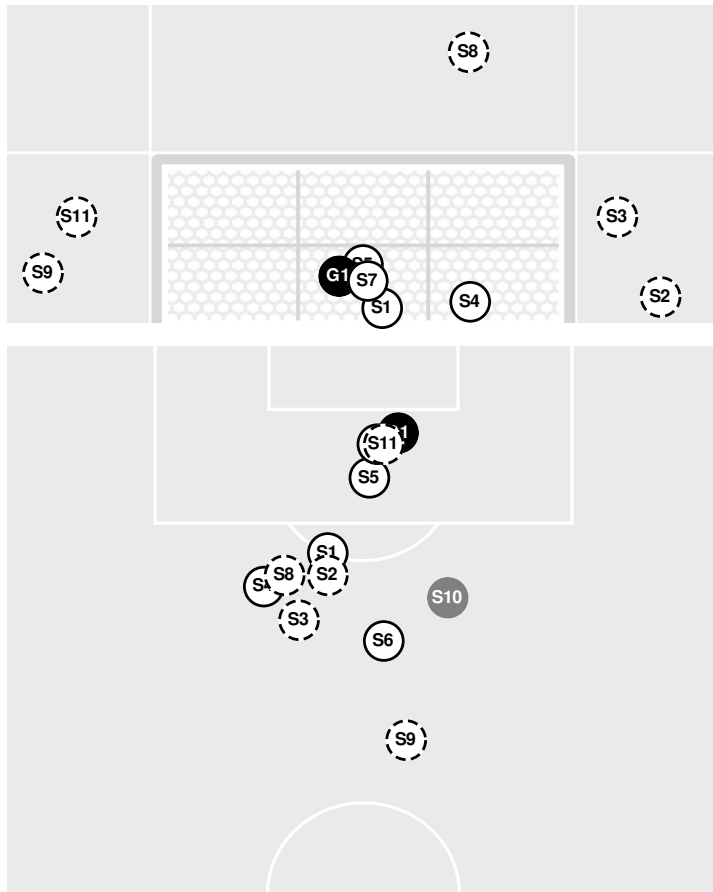

PENN ST. 1, MICHIGAN ST. 1

78:14 Spartans substitution: Cox, Raegan for Andrus, MJ.
78:45 Foul on Michigan St..
79:17 Spartans substitution: Watson, Renee for Hallier, Mimi.
81:23 Shot by Spartans Gaynor, Justina WIDE LEFT.
81:36 Nittany Lions substitution: Wolfe, Kaelyn for Wiesner, Kate.
82:49 Spartans substitution: Andrus, MJ for Wickes, Jordyn.
82:49 Nittany Lions substitution: Gleason, Riley for Lapi, Rowan.
84:46 Foul on Michigan St..
86:01 Nittany Lions substitution: Raich, Julia for Linnehan, Payton.
88:21 Shot by Spartans Andrus, MJ BLOCKED.
89:46 Shot by Spartans Andrus, MJ WIDE LEFT.
90:00 End of period [90:00].

PENN ST. 1, MICHIGAN ST. 1

Officials: Ryan Slack, Jason White, Andrew Kravels

| Shots by Half Intervals | | 1st Half | 2nd Half |
|-------------------------|---|----------|----------|
| | | Spartans | 4 |
| Nittany Lions | 8 | 2 | |

Shot Chart

SPARTANS

NITTANY LIONS

S Shot Off Target
 S Shot On Target
 S Blocked
 G Goal / Own Goal

Shot Summary

Officials: Ryan Slack, Jason White, Andrew Kravels

SPARTANS

| No | Time | Player | Description |
|-----|------|----------------------|---|
| S1 | 16' | 19, Emerson Sargeant | Saved |
| S2 | 22' | 26, Mimi Hallier | |
| S3 | 23' | 5, Regan Dalton | |
| S4 | 39' | 12, Jordyn Wickes | Saved |
| S5 | 49' | 12, Jordyn Wickes | Saved |
| G1 | 54' | 8, Raegan Cox | Play started from the left side goal to right |
| S6 | 59' | 12, Jordyn Wickes | Saved |
| S7 | 61' | 19, Emerson Sargeant | Saved |
| S8 | 62' | 8, Raegan Cox | |
| S9 | 82' | 18, Justina Gaynor | |
| S10 | 89' | 6, MJ Andrus | Blocked |
| S11 | 90' | 6, MJ Andrus | |