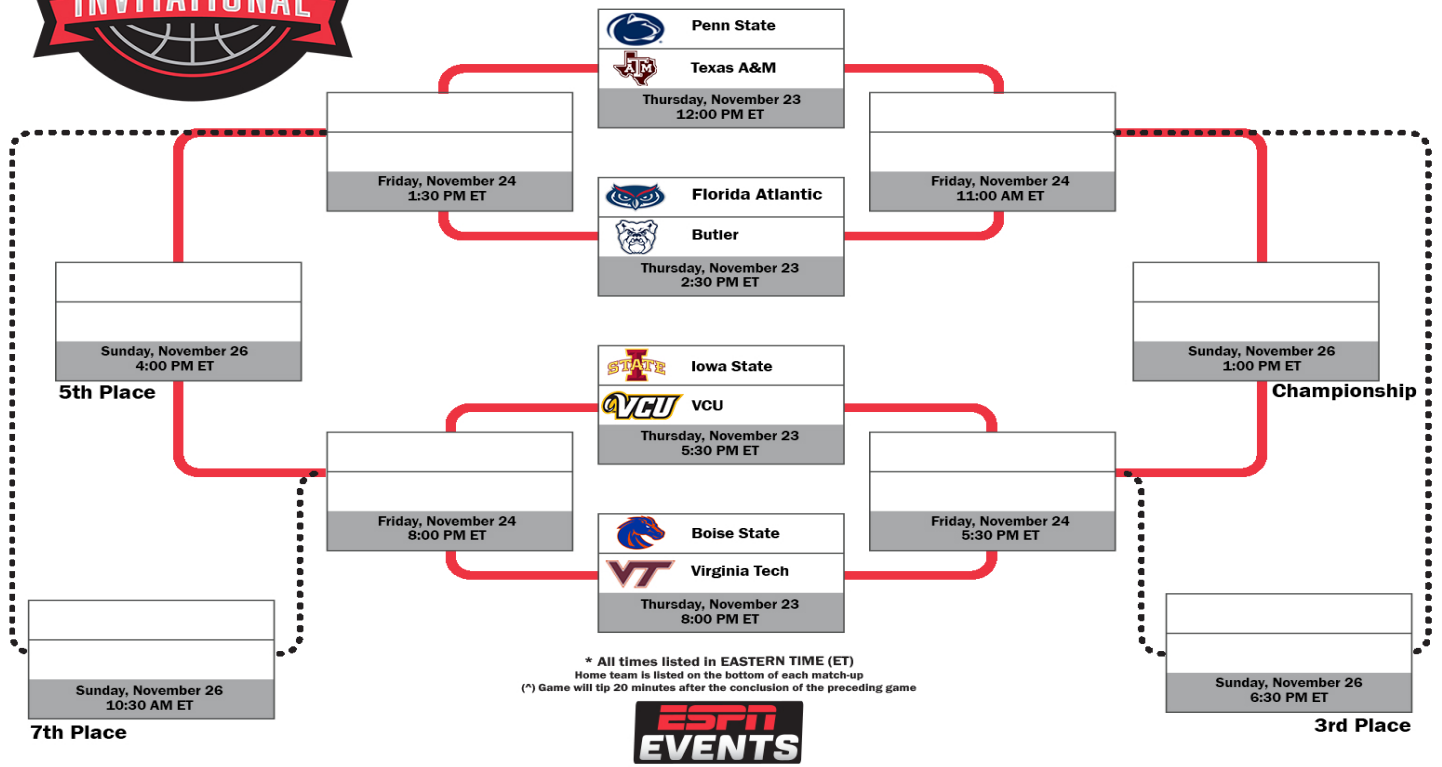

2023 ESPN Events Invitational

November 23, 24 & 26
State Farm Field House
Kissimmee, FL

BOISE STATE BRONCOS

Head Coach ..... Leon Rice (14th)
Boise State Record: 270-156
Career Record: same
KenPom Ranking 69
Current Streak L1

RV/RV IOWA STATE CYCLONES

Head Coach ..... T.J. Otzelberger (3rd)
Iowa State Record: 45-27
Career Record: 144-90
KenPom Ranking 13
Current Streak W4

VIRGINIA TECH HOKIES

Head Coach ..... Mike Young (5th)
Virginia Tech Record: 76-52
Career Record: 375-296
KenPom Ranking 55
Current Streak W2

VCU RAMS

Head Coach ..... Ryan Odom (1st)
VCU Record: 3-1
Career Record: 173-107
KenPom Ranking 98
Current Streak W3

PENN STATE'S POTENTIAL SUNDAY OPPONENTS

PENN STATE'S BRACKET BY THE NUMBERS

	Penn State	Texas A&M	Butler	Florida Atlantic
Scoring Offense	77.5	76.0	80.0	75.7
Scoring Defense	53.5	61.0	58.0	60.0
Scoring Margin	+24.0	+15.0	+22.0	+15.7
Field Goal Pct.	41.8	40.3	45.5	44.9
Field Goal Pct. Defense	34.6	37.3	34.7	39.9
Free Throw Pct.	74.5	75.8	76.1	66.0
3FG Made Per Game	8.0	5.8	8.3	8.7
3FG Pct.	29.6	24.7	32.0	33.3
3FG Pct. Defense	19.7	29.6	27.0	26.2
Rebounding	39.3	47.0	39.5	39.7
Rebounding Allowed	40.3	33.0	37.5	34.0
Rebounding Margin	-1.0	+14.0	+2.0	+5.7
Assists	11.0	14.0	14.5	16.0
Steals	10.8	6.3	7.3	8.0
Turnovers	13.0	7.3	11.3	10.7