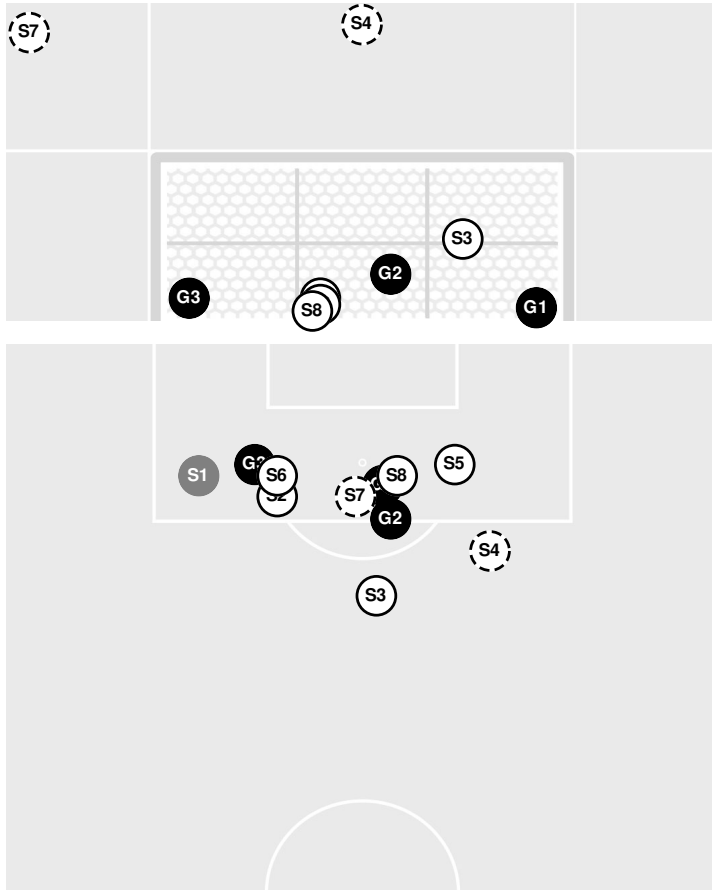

- 71:48 Yellow card on Hoosiers Rush, Olivia.
- 73:11 Nittany Lions substitution: Wilson, Natalie for Borgen, Olivia.
- 73:11 Hoosiers substitution: Masur, Sydney for Akeel, Ava.
- 73:11 Hoosiers substitution: Black, Sofia for Albert, Olivia.
- 73:11 Hoosiers substitution: Paredes, Hope for Rush, Olivia.
- 73:11 Hoosiers substitution: Webber, Paige for Bennett, Anna.
- 73:11 Hoosiers substitution: Costello, Lauren for Neighbors, Kennedy.
- 73:11 Hoosiers substitution: Britt, Elle for Hamm, Camille.
- 73:11 Hoosiers substitution: Grzesiak, Marisa for Droner, Paige.
- 74:57 Foul on Indiana.
- 75:36 Corner kick by Hoosiers [75:36].
- 77:25 Shot by Hoosiers Webber, Paige, SAVE Asman, Katherine.
- 77:37 Corner kick by Hoosiers [77:37].
- 77:51 Shot by Hoosiers Black, Sofia, SAVE Asman, Katherine.
- 79:29 Nittany Lions substitution: Damico, Olivia for Wiesner, Kate.
- 79:29 Nittany Lions substitution: Kershner, Elle for MacBean, Kaitlyn.
- 79:29 Hoosiers substitution: Iler, Abbey for Kim, Natasha.
- 79:42 Hoosiers substitution: Smith, Olivia for Paredes, Hope.
- 80:01 Shot by Hoosiers Grzesiak, Marisa WIDE LEFT.
- 81:03 Shot by Hoosiers Black, Sofia, SAVE Asman, Katherine.
- 82:52 Foul on Penn St..
- 84:05 Offside against Penn St..
- 85:08 Hoosiers substitution: Albert, Olivia for Webber, Paige.
- 85:08 Hoosiers substitution: Sirdah, Sarah for Britt, Elle.
- 90:00 End of period [90:00].

INDIANA 0, PENN ST. 1

Officials: Sergio Gonzalez, Max Campbell, Terrence Mull, Cody Hack

Shots by Half Intervals	Nittany Lions	1st Half	2nd Half	
		Hoosiers	7	4

Shot Chart

NITTANY LIONS

HOOSIERS

S Shot Off Target
 S Shot On Target
 S Blocked
 G Goal / Own Goal