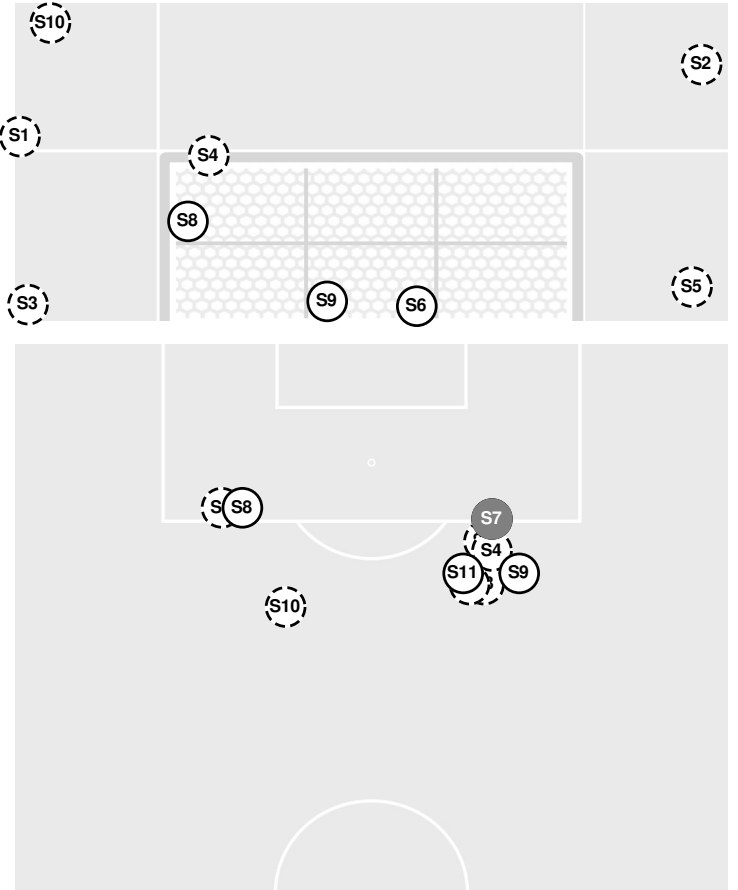

- 71:48 Yellow card on Hoosiers Rush, Olivia.
- 73:11 Nittany Lions substitution: Wilson, Natalie for Borgen, Olivia.
- 73:11 Hoosiers substitution: Masur, Sydney for Akeel, Ava.
- 73:11 Hoosiers substitution: Black, Sofia for Albert, Olivia.
- 73:11 Hoosiers substitution: Paredes, Hope for Rush, Olivia.
- 73:11 Hoosiers substitution: Webber, Paige for Bennett, Anna.
- 73:11 Hoosiers substitution: Costello, Lauren for Neighbors, Kennedy.
- 73:11 Hoosiers substitution: Britt, Elle for Hamm, Camille.
- 73:11 Hoosiers substitution: Grzesiak, Marisa for Droner, Paige.
- 74:57 Foul on Indiana.
- 75:36 Corner kick by Hoosiers [75:36].
- 77:25 Shot by Hoosiers Webber, Paige, SAVE Asman, Katherine.
- 77:37 Corner kick by Hoosiers [77:37].
- 77:51 Shot by Hoosiers Black, Sofia, SAVE Asman, Katherine.
- 79:29 Nittany Lions substitution: Damico, Olivia for Wiesner, Kate.
- 79:29 Nittany Lions substitution: Kershner, Elle for MacBean, Kaitlyn.
- 79:29 Hoosiers substitution: Iler, Abbey for Kim, Natasha.
- 79:42 Hoosiers substitution: Smith, Olivia for Paredes, Hope.
- 80:01 Shot by Hoosiers Grzesiak, Marisa WIDE LEFT.
- 81:03 Shot by Hoosiers Black, Sofia, SAVE Asman, Katherine.
- 82:52 Foul on Penn St..
- 84:05 Offside against Penn St..
- 85:08 Hoosiers substitution: Albert, Olivia for Webber, Paige.
- 85:08 Hoosiers substitution: Sirdah, Sarah for Britt, Elle.
- 90:00 End of period [90:00].

INDIANA 0, PENN ST. 1

Officials: Sergio Gonzalez, Max Campbell, Terrence Mull, Cody Hack

Shots by Half Intervals	Nittany Lions	1st Half	2nd Half	
		Hoosiers	7	4

Shot Chart

NITTANY LIONS

HOOSIERS

S Shot Off Target
 S Shot On Target
 S Blocked
 G Goal / Own Goal