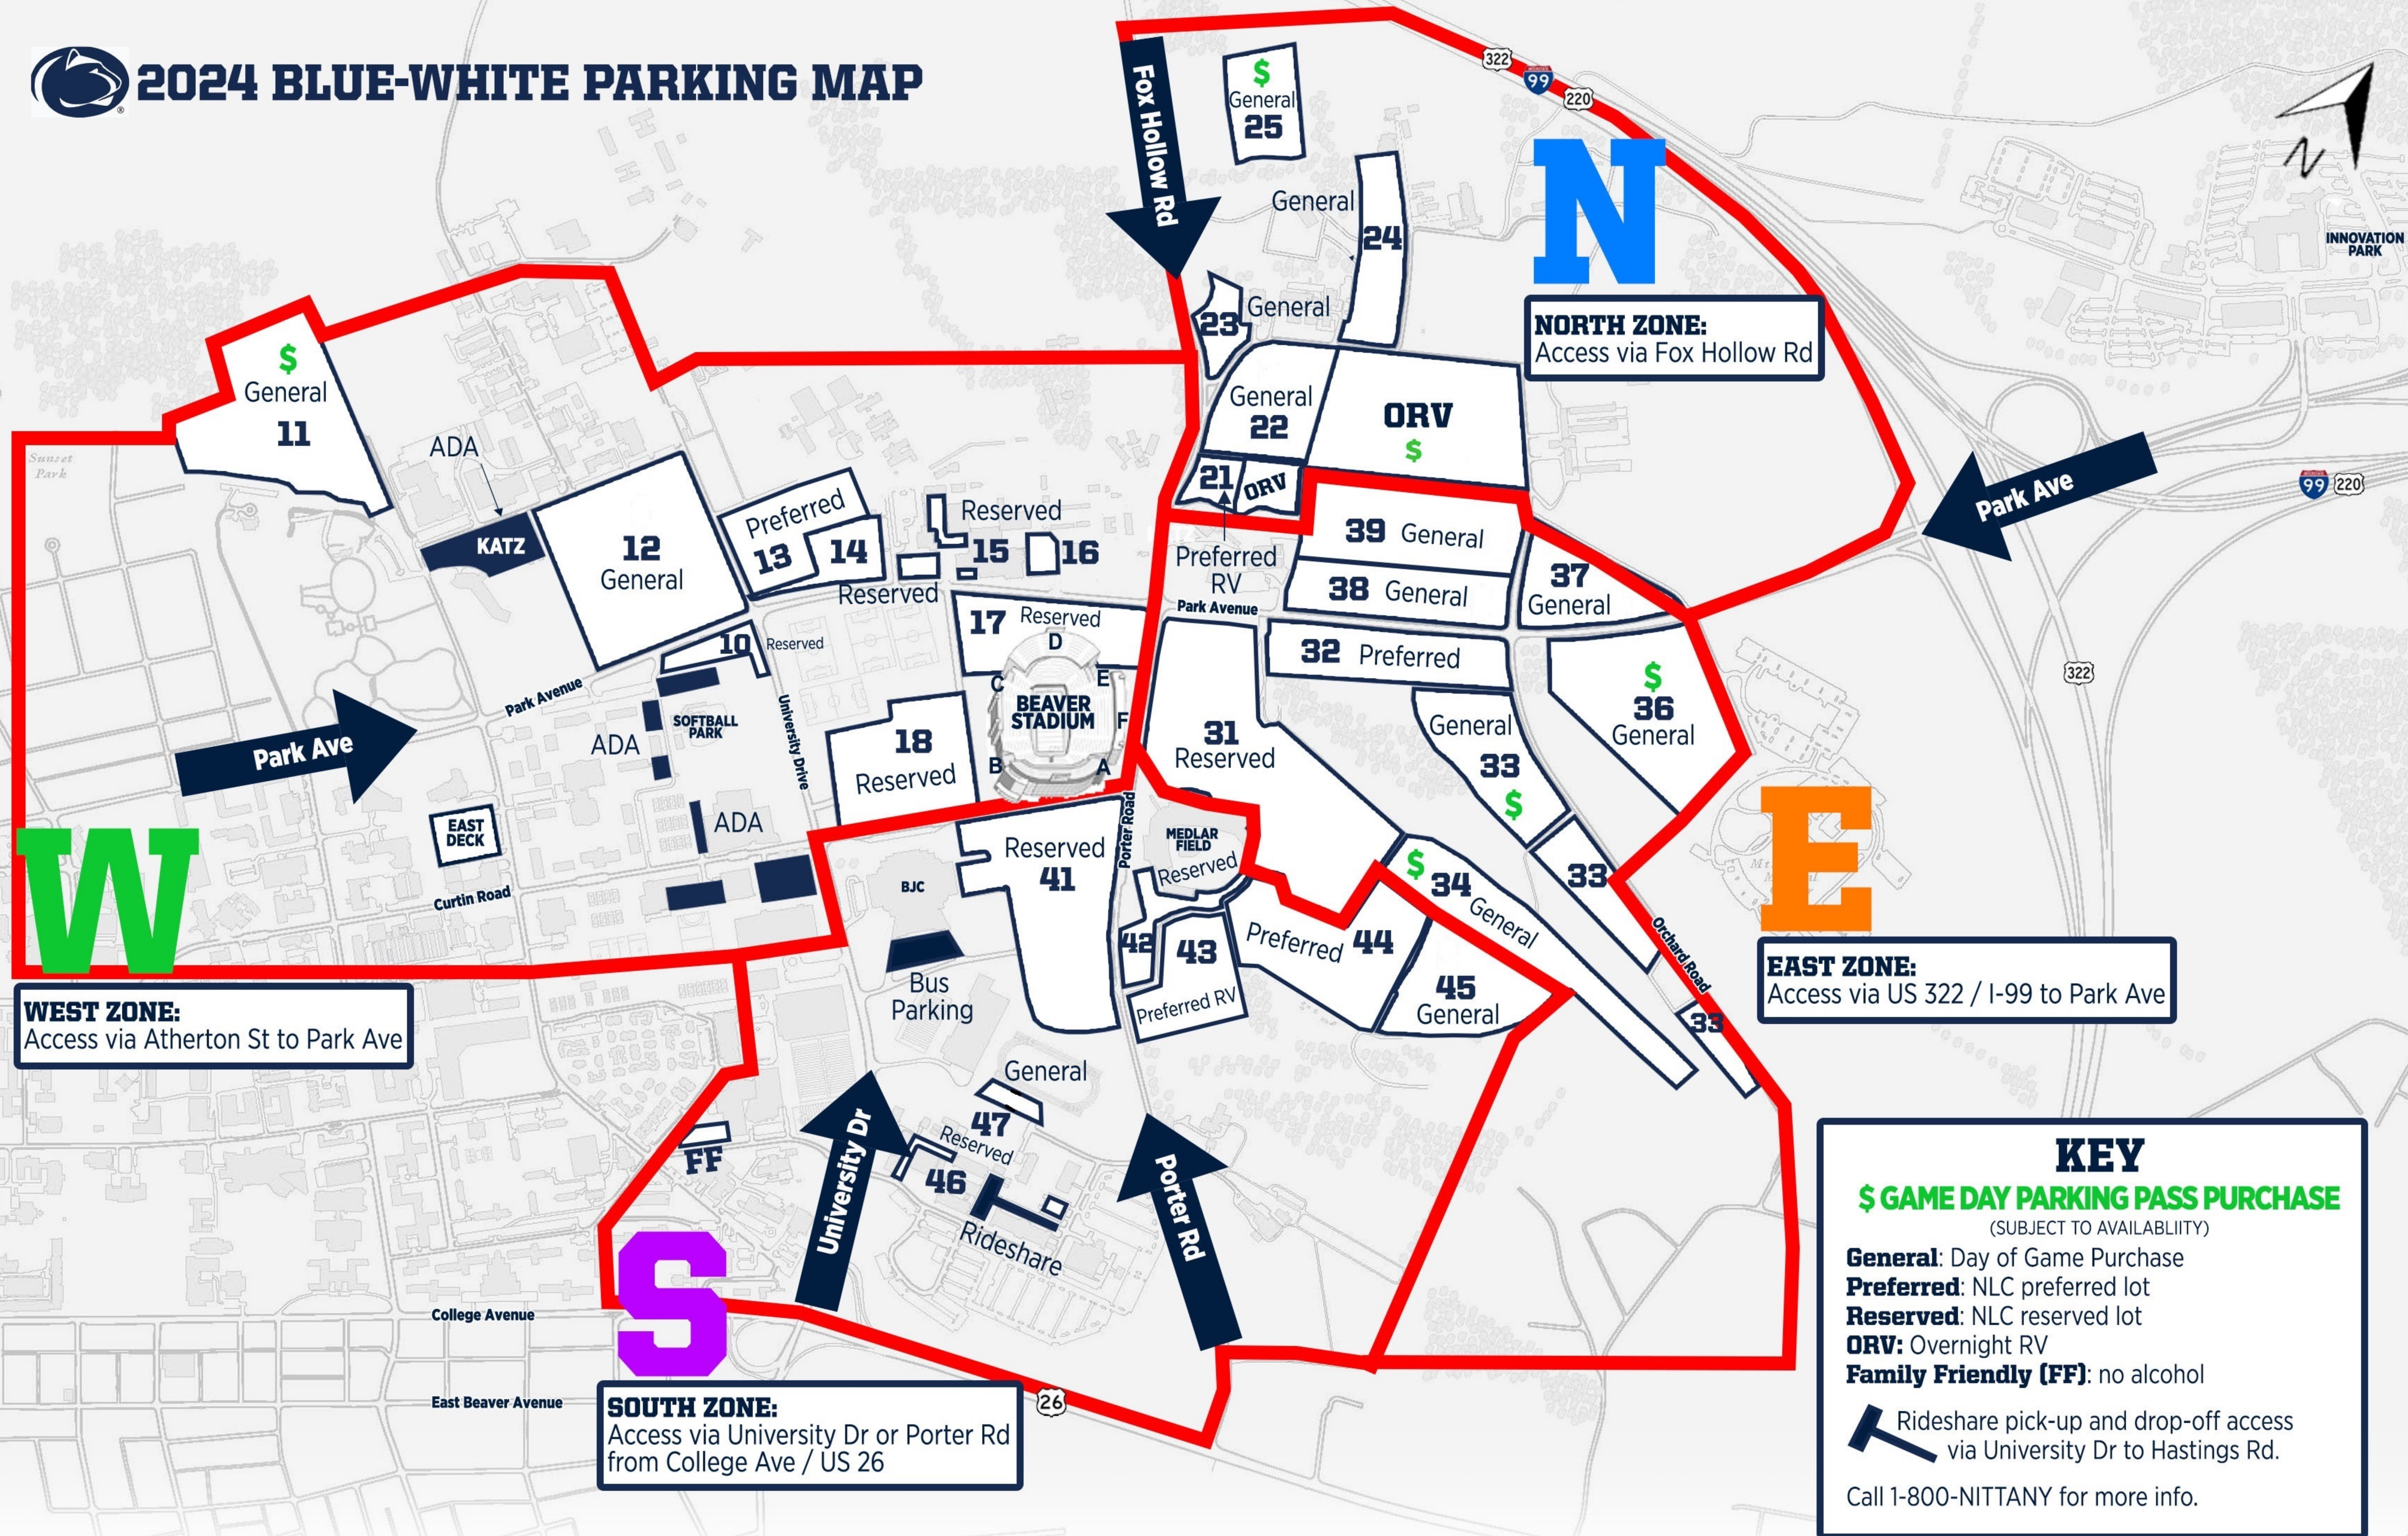

 **2024 BLUE-WHITE PARKING MAP**

**WEST ZONE:**  
Access via Atherton St to Park Ave

**NORTH ZONE:**  
Access via Fox Hollow Rd

**EAST ZONE:**  
Access via US 322 / I-99 to Park Ave

**SOUTH ZONE:**  
Access via University Dr or Porter Rd  
from College Ave / US 26

**KEY**

**\$ GAME DAY PARKING PASS PURCHASE**  
(SUBJECT TO AVAILABILITY)

- General:** Day of Game Purchase
- Preferred:** NLC preferred lot
- Reserved:** NLC reserved lot
- ORV:** Overnight RV
- Family Friendly (FF):** no alcohol

 Rideshare pick-up and drop-off access via University Dr to Hastings Rd.

Call 1-800-NITTANY for more info.