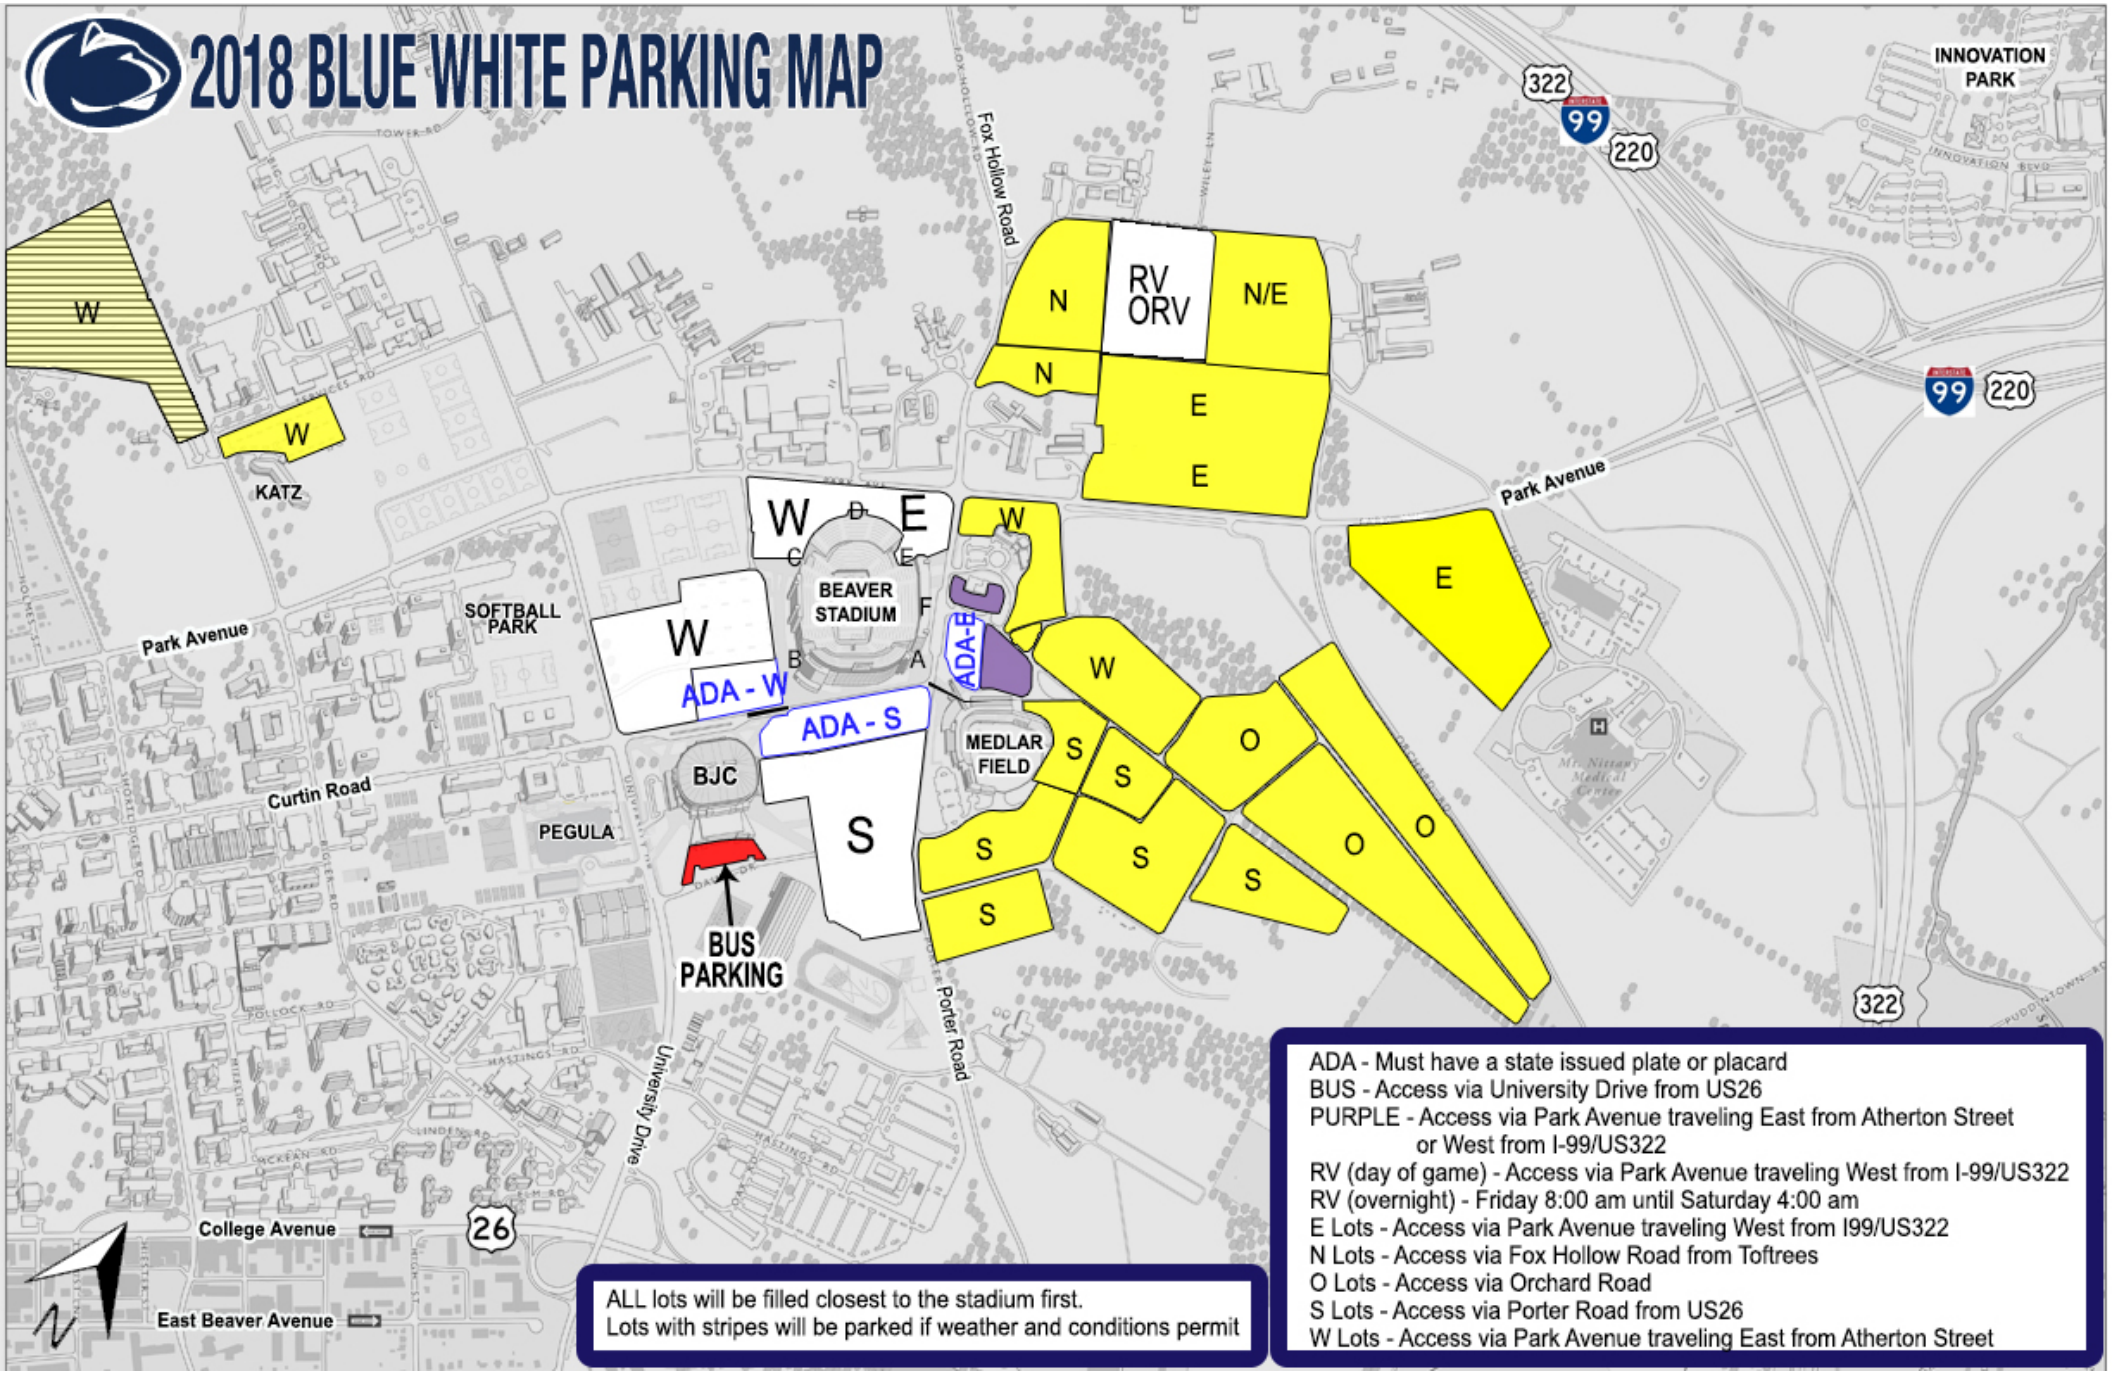

2018 BLUE WHITE PARKING MAP

ADA - Must have a state issued plate or placard
 BUS - Access via University Drive from US26
 PURPLE - Access via Park Avenue traveling East from Atherton Street or West from I-99/US322
 RV (day of game) - Access via Park Avenue traveling West from I-99/US322
 RV (overnight) - Friday 8:00 am until Saturday 4:00 am
 E Lots - Access via Park Avenue traveling West from I99/US322
 N Lots - Access via Fox Hollow Road from Toftrees
 O Lots - Access via Orchard Road
 S Lots - Access via Porter Road from US26
 W Lots - Access via Park Avenue traveling East from Atherton Street

ALL lots will be filled closest to the stadium first.
 Lots with stripes will be parked if weather and conditions permit