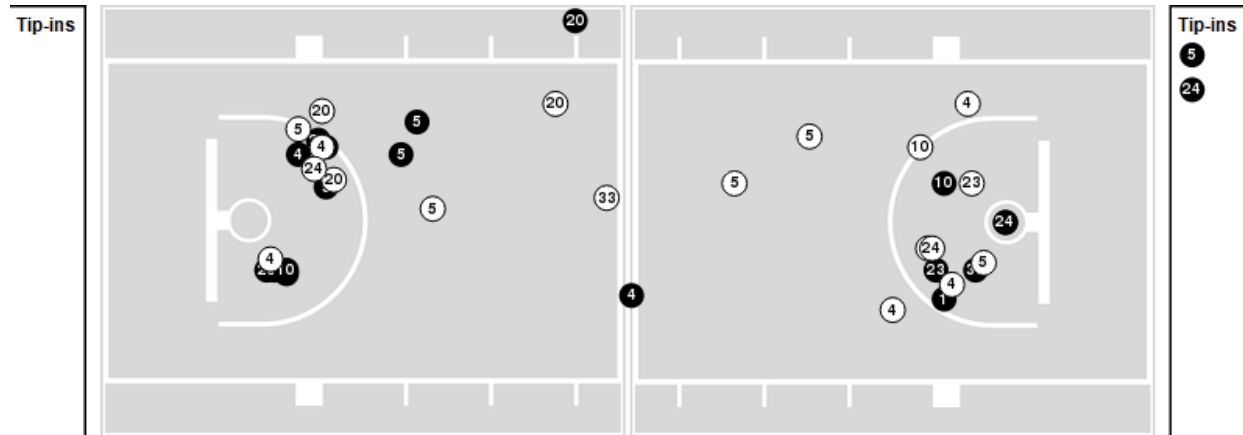

Blow Up Chart

● Made ○ Missed N - Player Number

Penn St.	M/A	%
Field Goals	25/61	41
2 Points	21/47	45
3 Points	4/14	29
Free Throws	13/18	72

Penn St.	M/A	%
Points in the Paint	34 (17 / 36)	47
Fast Break Points	22 (14/17)	82
Second Chance Points	9 (4/8)	50
Effective FG%	44