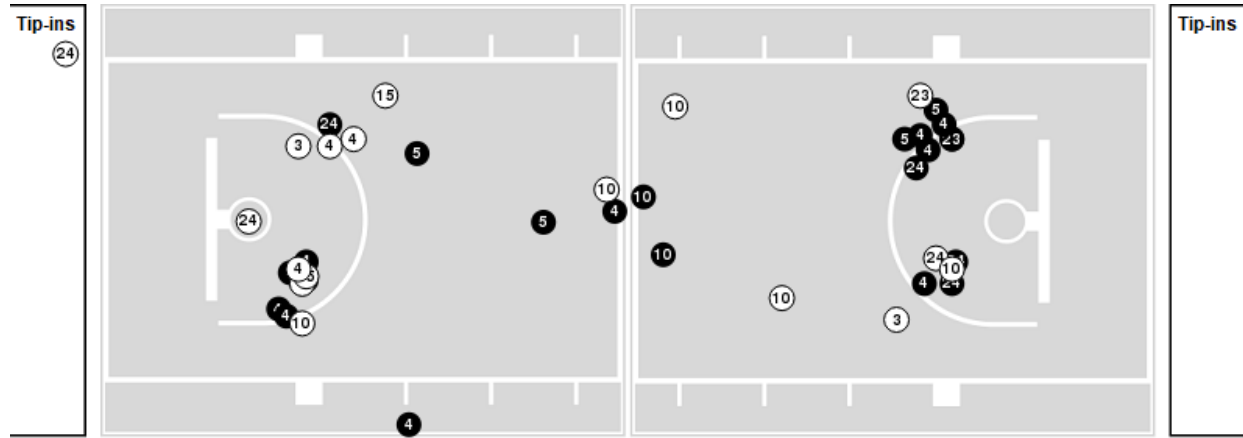

Officials: Frank Steratore, Tim Daley, Kylie Galloway

Players => 3, 4, 5, 10, 11, 12, 13, 14, 15, 21, 23, 24, 31, 41FG Types=>AllResults=>All

Minnesota

All Field Goals

Blow Up Chart

● Made ○ Missed N - Player Number