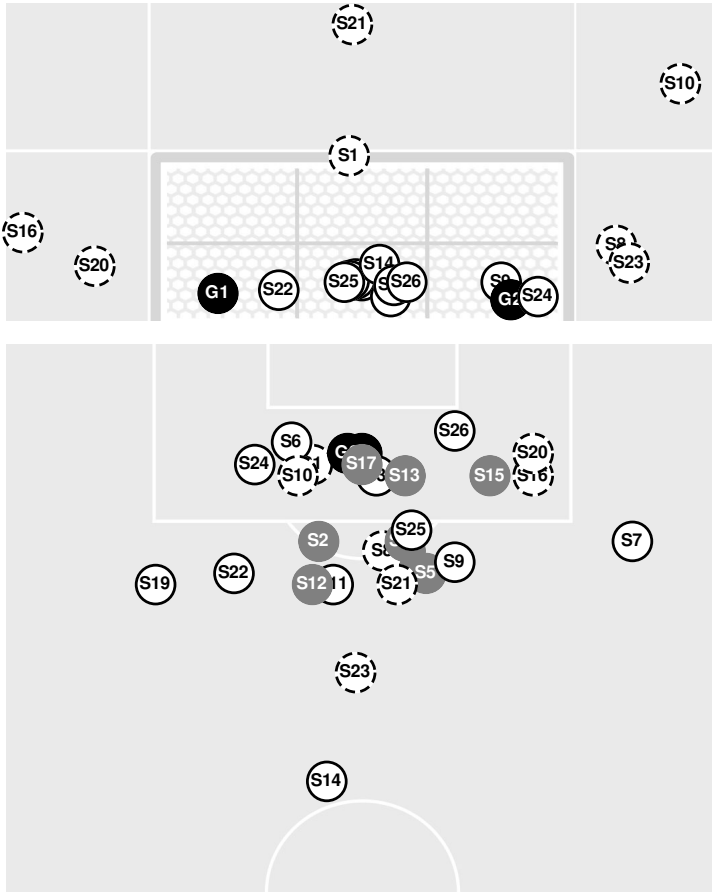

**PENN STATE 1, NORTHWESTERN 0**

Official Soccer Shot Chart - Final  
**Penn State vs Northwestern**

10/15/2023 Lanny and Sharon Martin Stadium, Evanston, Ill.  
2023-24 Women's Soccer

**Match Time:** 4:00 PM  
**Match Duration:** 02:21  
**Attendance:** 681

**Officials:** Christopher Koloffon, Evangelos Vouris, Tomas Zarco, Quinton McFarlen

Shots by Half Intervals	Wildcats	1st Half	2nd Half
		Wildcats	16
	Nittany Lions	3	1

Shot Chart

WILDCATS

NITTANY LIONS

(S) Shot Off Target    (S) Shot On Target    (S) Blocked    (G) Goal / Own Goal