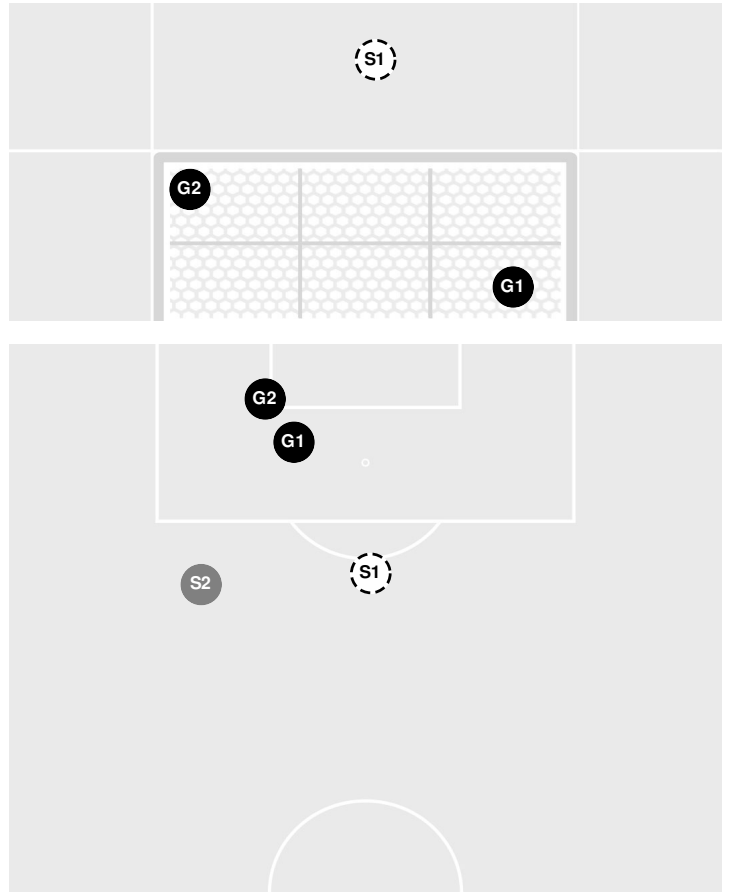

**PENN STATE 1, NORTHWESTERN 0**

Official Soccer Shot Chart - Final  
**Penn State vs Northwestern**

10/15/2023 Lanny and Sharon Martin Stadium, Evanston, Ill.  
2023-24 Women's Soccer

**Match Time:** 4:00 PM  
**Match Duration:** 02:21  
**Attendance:** 681

**Officials:** Christopher Koloffon, Evangelos Vouris, Tomas Zarco, Quinton McFarlen

Shots by Half Intervals	Wildcats	1st Half	2nd Half
		Wildcats	16
	Nittany Lions	3	1

Shot Chart

WILDCATS

NITTANY LIONS

(S) Shot Off Target    (S) Shot On Target    (S) Blocked    (G) Goal / Own Goal

Shot Summary

Official Soccer Shot Chart - Final  
**Penn State vs Northwestern**

10/15/2023 Lanny and Sharon Martin Stadium, Evanston, Ill.  
 2023-24 Women's Soccer

**Match Time:** 4:00 PM  
**Match Duration:** 02:21  
**Attendance:** 681