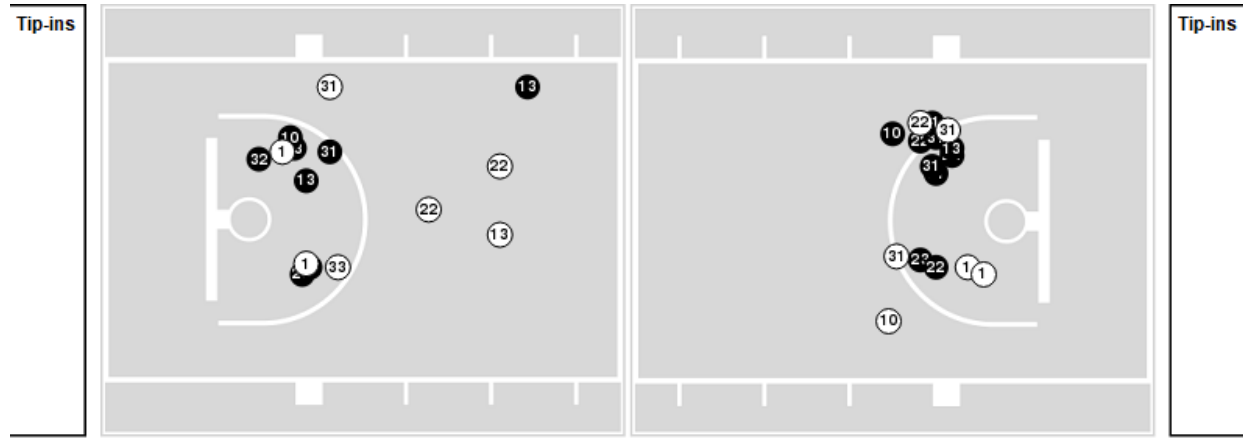

Blow Up Chart

● Made   ○ Missed   N - Player Number

Providence	M/A	%
Field Goals	24/52	46
2 Points	21/38	55
3 Points	3/14	21
Free Throws	15/21	71

Providence	M/A	%
Points in the Paint	38 (19 / 32)	59
Fast Break Points	11 (5/5)	100
Second Chance Points	9 (6/13)	46
Effective FG%	49