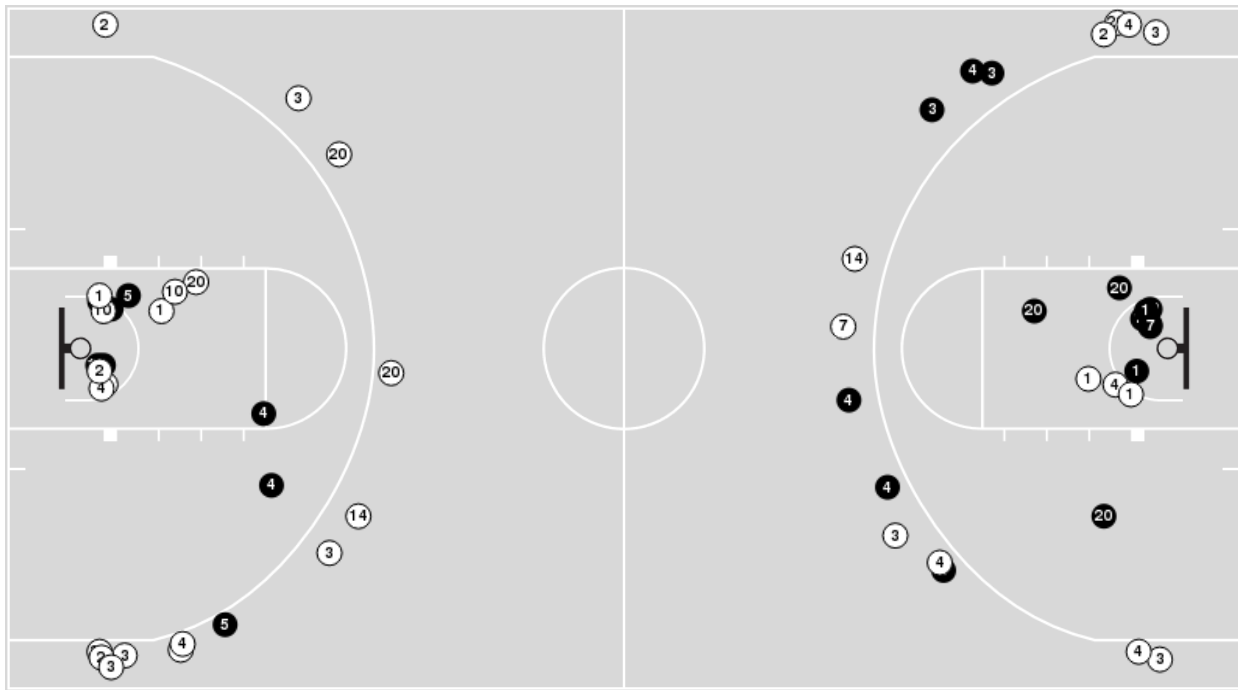

Officials: Dee Kantner, Jesse Dickerson, Kalei Enterline

Players => 0, 1, 2, 3, 4, 5, 7, 10, 12, 14, 20, 22FG Types=>AllResults=>All

Penn St.

All Field Goals