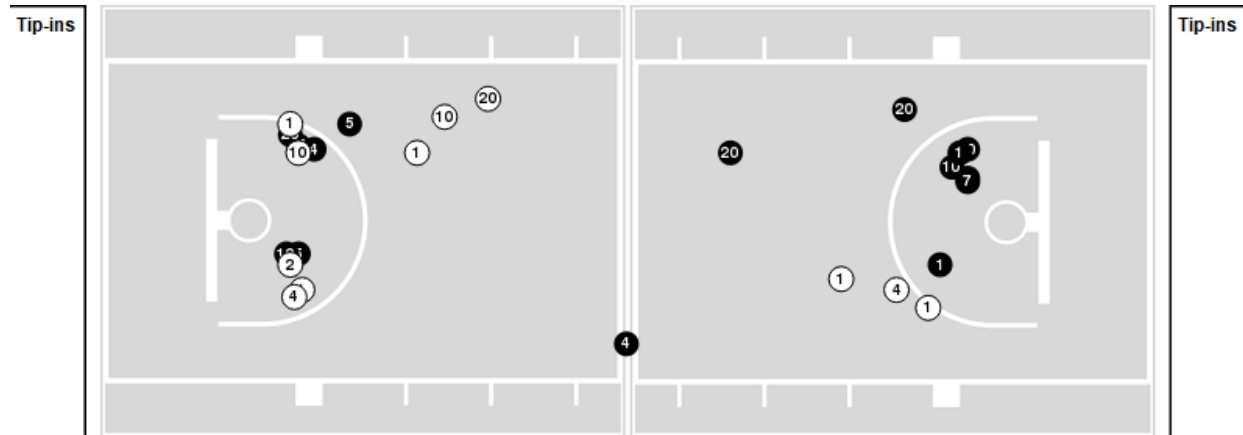

Blow Up Chart

● Made   ○ Missed   N - Player Number

Penn St.	M/A	%
Field Goals	25/58	43
2 Points	17/28	61
3 Points	8/30	27
Free Throws	15/17	88

Penn St.	M/A	%
Points in the Paint	30 (15 / 26)	58
Fast Break Points	22 (16/18)	89
Second Chance Points	7 (3/6)	50
Effective FG%	50