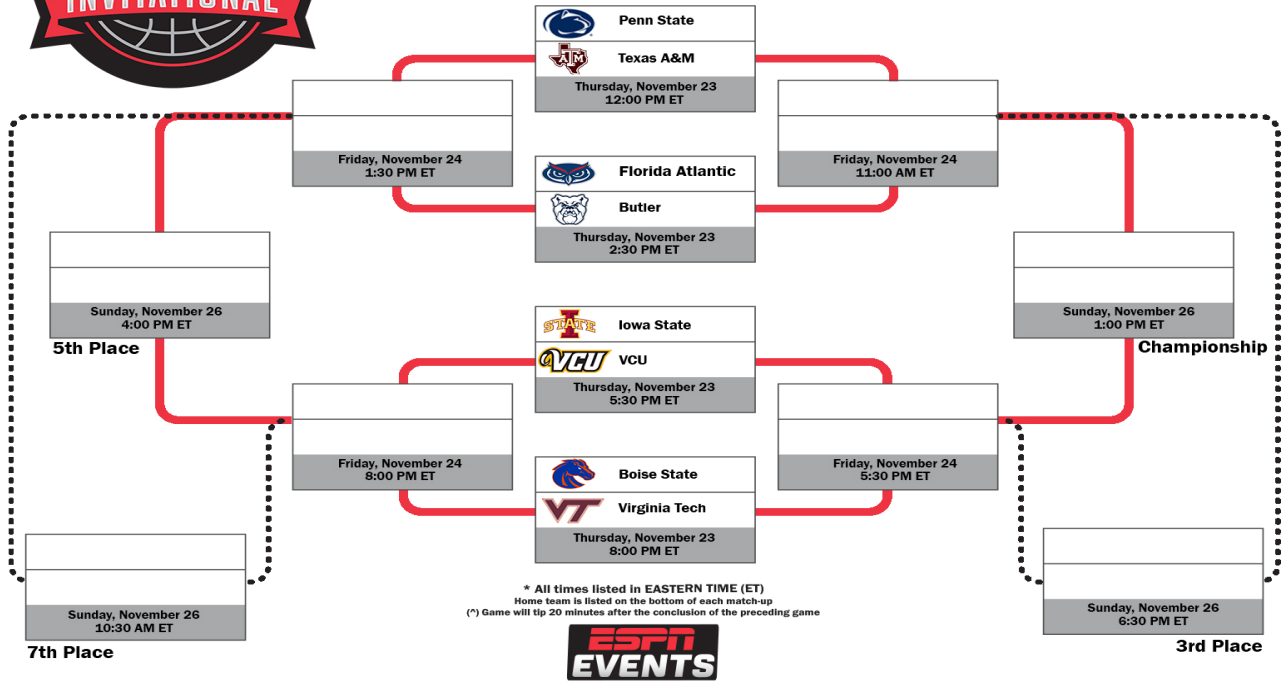

2023 ESPN Events Invitational

November 23, 24 & 26
State Farm Field House
Kissimmee, FL

SCOUTING BUTLER

- The Bulldogs got off to a 3-0 start in their second season under head coach Thad Matta, but have since dropped their last two games, both to ranked opponents in #18 Michigan State (54-74) and #19 Florida Atlantic (86-91).
- Butler came out on the short end of a back-and-forth affair vs. #19 Florida Atlantic in the Bulldogs' ESPN Events Invitational opener Thursday. Five Butler players finished in double figures, led by Jahmyl Telfort's 19 points. DJ Davis (13 points), Pierre Brooks (13 points), Posh Alexander (12 points) and Andre Screen (12 points) followed, while Screen led Butler with eight rebounds.
- Butler's three wins this season came over Eastern Michigan (94-55), Southeast Missouri State (91-56) and ETSU (81-47).
- Telfort leads Butler with 13.6 points per game so far this season, while Brooks (13.2 ppg), Alexander (12.2 ppg) and Davis (12.0 ppg) are also averaging double-digit points in the balanced Bulldog attack. Screen and Jalen Thomas are both averaging a team-best 5.6 boards per game, while Alexander leads the team with 5.0 assists per contest.

AGAINST THE BULLDOGS

- Penn State and Butler meet for the second-straight year and the fifth time in program history Friday in the second round of the ESPN Events Invitational.
- The all-time series is currently tied 2-2, but Penn State has won each of the last two meetings.
- The Nittany Lions earned a 68-62 home win over Butler on Nov. 14, 2022 in last season's Gavitt Tipoff Games. Penn State's defense set the tone for the victory as the Nittany Lions held Butler to a 34.3 percent (23-for-67) mark from the field and 21.7 percent (5-for-23) clip from 3-point range. The Nittany Lions out-rebounded the Bulldogs 40-36 and held a 30-24 edge in points in the paint. Current Denver Nugget Jalen Pickett recorded just the second triple-double in Penn State history, finishing with 15 points, 10 rebounds and 11 assists.
- Prior to last year's Gavitt Games matchup, the Nittany Lions and Bulldogs last met in a home-and-home series in 1992, which was Penn State's independent year between its time in the Atlantic 10 and Big Ten.

BY THE NUMBERS

STATISTIC	PENN STATE	BUTLER
Scoring Offense	77.4	81.2
Scoring Defense	60.6	64.6
Scoring Margin	+16.8	+16.6
Field Goal Pct.	43.7	46.4
Field Goal Pct. Defense	39.6	38.3
Free Throw Pct.	73.3	76.4
3FG Made Per Game	7.6	8.4
3FG Pct.	29.9	34.4
3FG Pct. Defense	22.5	27.9
Rebounding	35.4	37.8
Rebounding Allowed	38.8	37.4
Rebounding Margin	-3.4	+0.4
Assists	10.6	14.0
Steals	9.6	6.8
Turnovers	12.2	11.0

INSIDE THE SERIES

Overall:	Series tied, 2-2
Last Meeting:	Nov. 14, 2022 - Penn State 68-62
Current Streak:	Penn State, 2
Against Butler at Home:	2-0
Against Butler on the Road:	0-1
Neutral Locations vs. Butler:	0-1

Previous Meetings:	
Nov. 14, 2022 (Home)	Penn State 68-62
Feb. 12, 1992 (Home)	Penn State 67-64
Jan. 21, 1992 (Away)	Butler 79-74
Dec. 27, 1975 (Neutral)	Butler 63-50