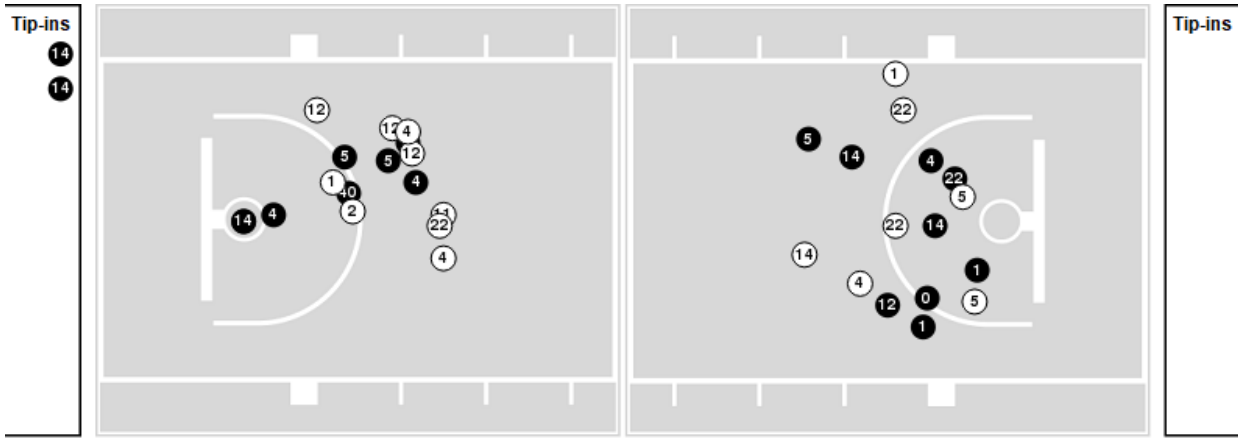

Officials: Jesse Dickerson, Cameron Inouye, Tiara Cruse

Players => 0, 1, 2, 3, 4, 5, 10, 11, 12, 13, 14, 15, 20, 21, 22, 40, 42FG Types=>AllResults=>All

Michigan St.

All Field Goals

Blow Up Chart

● Made ○ Missed N - Player Number