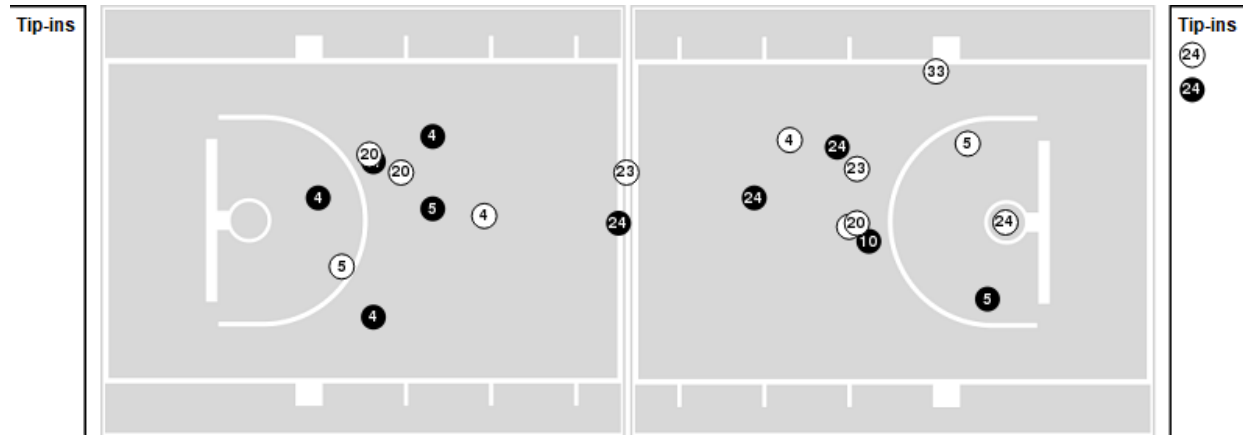

Officials: Jesse Dickerson, Cameron Inouye, Tiara Cruse

Players => 0, 1, 2, 3, 4, 5, 10, 11, 12, 20, 22, 23, 24, 33FG Types=>AllResults=>All

Penn St.

All Field Goals

Blow Up Chart

● Made ○ Missed N - Player Number