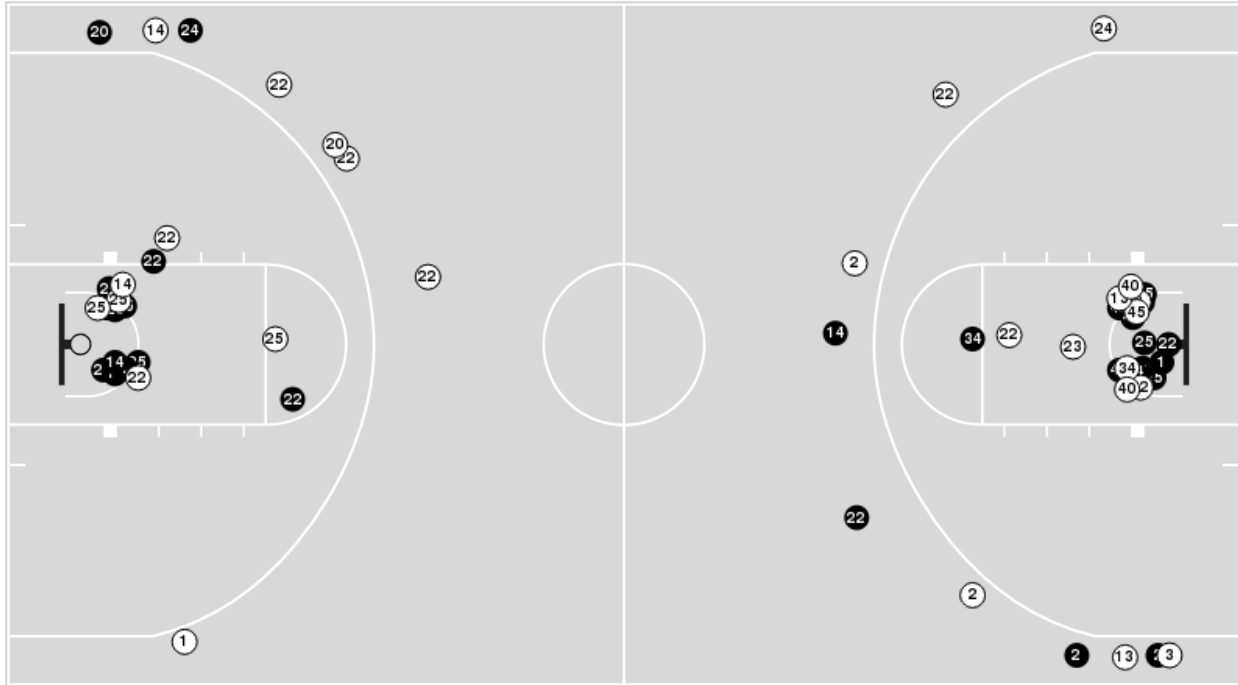

Players => AllFG Types=>AllResults=>All
Iowa

All Field Goals