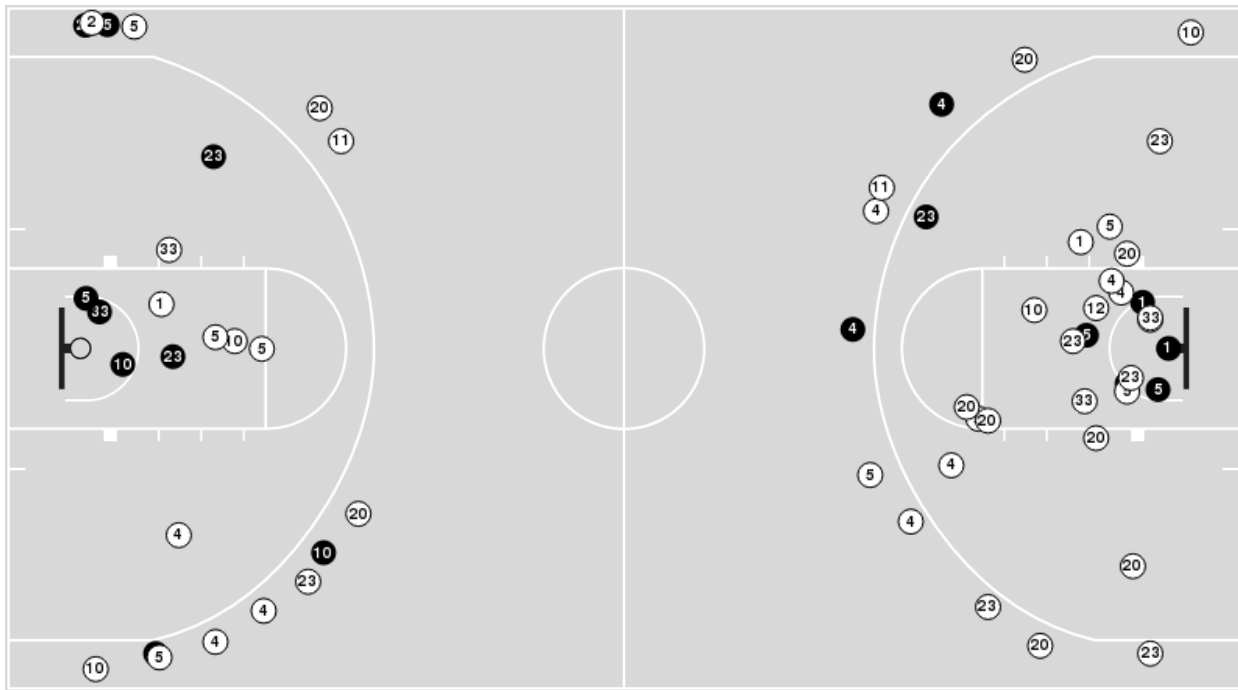

Officials: Michael McConnell, Cameron Inouye, Missy Brooks

Players => 0, 1, 2, 3, 4, 5, 10, 11, 12, 20, 22, 23, 24, 33 FG Types=>All Results=>All

Penn St.

All Field Goals