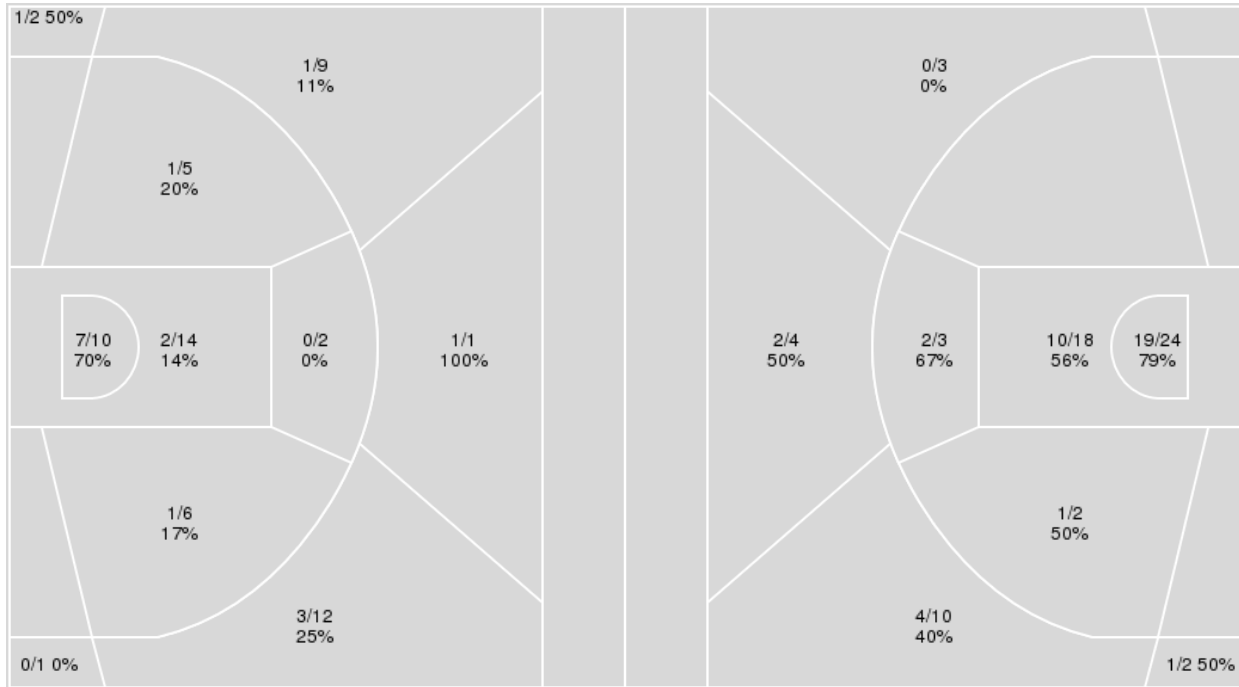

Penn St.

Iowa

Penn St.	M/A	%
Field Goals	17/62	27
2 Points	11/37	30
3 Points	6/25	24
Free Throws	11/17	65

Iowa	M/A	%
Field Goals	39/66	59
2 Points	32/47	68
3 Points	7/19	37
Free Throws	10/14	71

Iowa at Penn St.