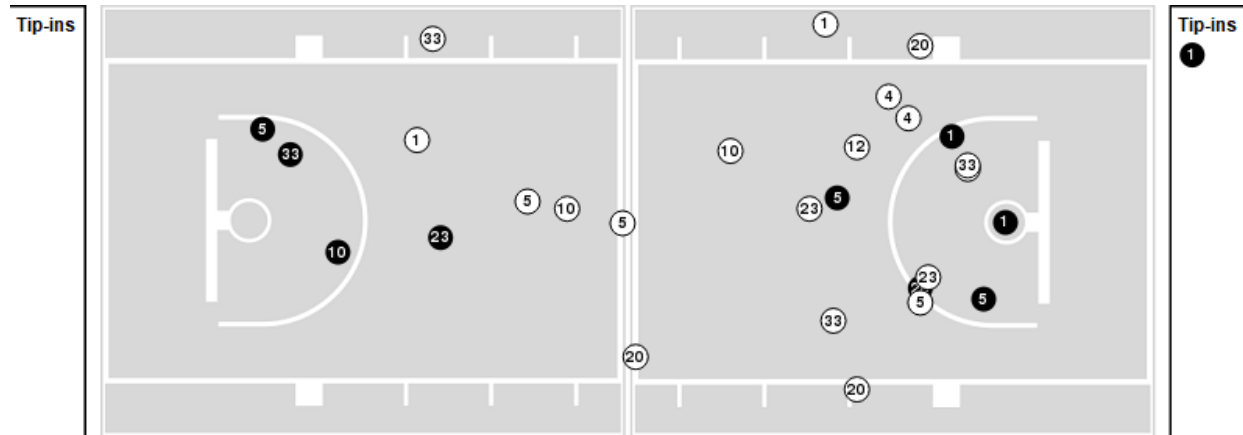

Blow Up Chart

● Made ○ Missed N - Player Number

Penn St.	M/A	%
Field Goals	17/62	27
2 Points	11/37	30
3 Points	6/25	24
Free Throws	11/17	65

Penn St.	M/A	%
Points in the Paint	18 (9 / 24)	38
Fast Break Points	13 (8/11)	73
Second Chance Points	2 (1/4)	25
Effective FG%	32