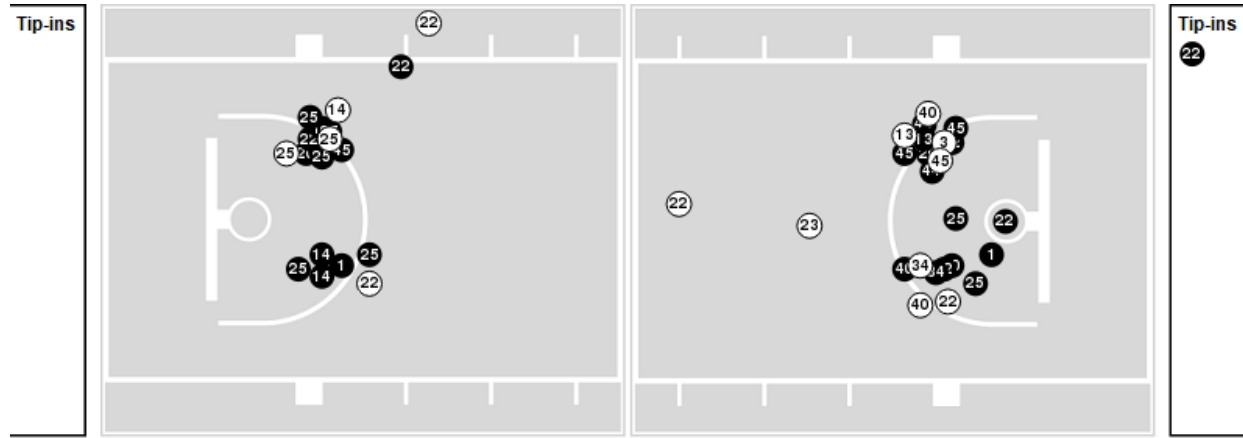

Blow Up Chart

N Made   **O** Missed   **N** - Player Number

Iowa	M/A	%
Field Goals	39/66	59
2 Points	32/47	68
3 Points	7/19	37
Free Throws	10/14	71

Iowa	M/A	%
Points in the Paint	58 (29 / 42)	69
Fast Break Points	28 (15/19)	79
Second Chance Points	8 (5/10)	50
Effective FG%	64