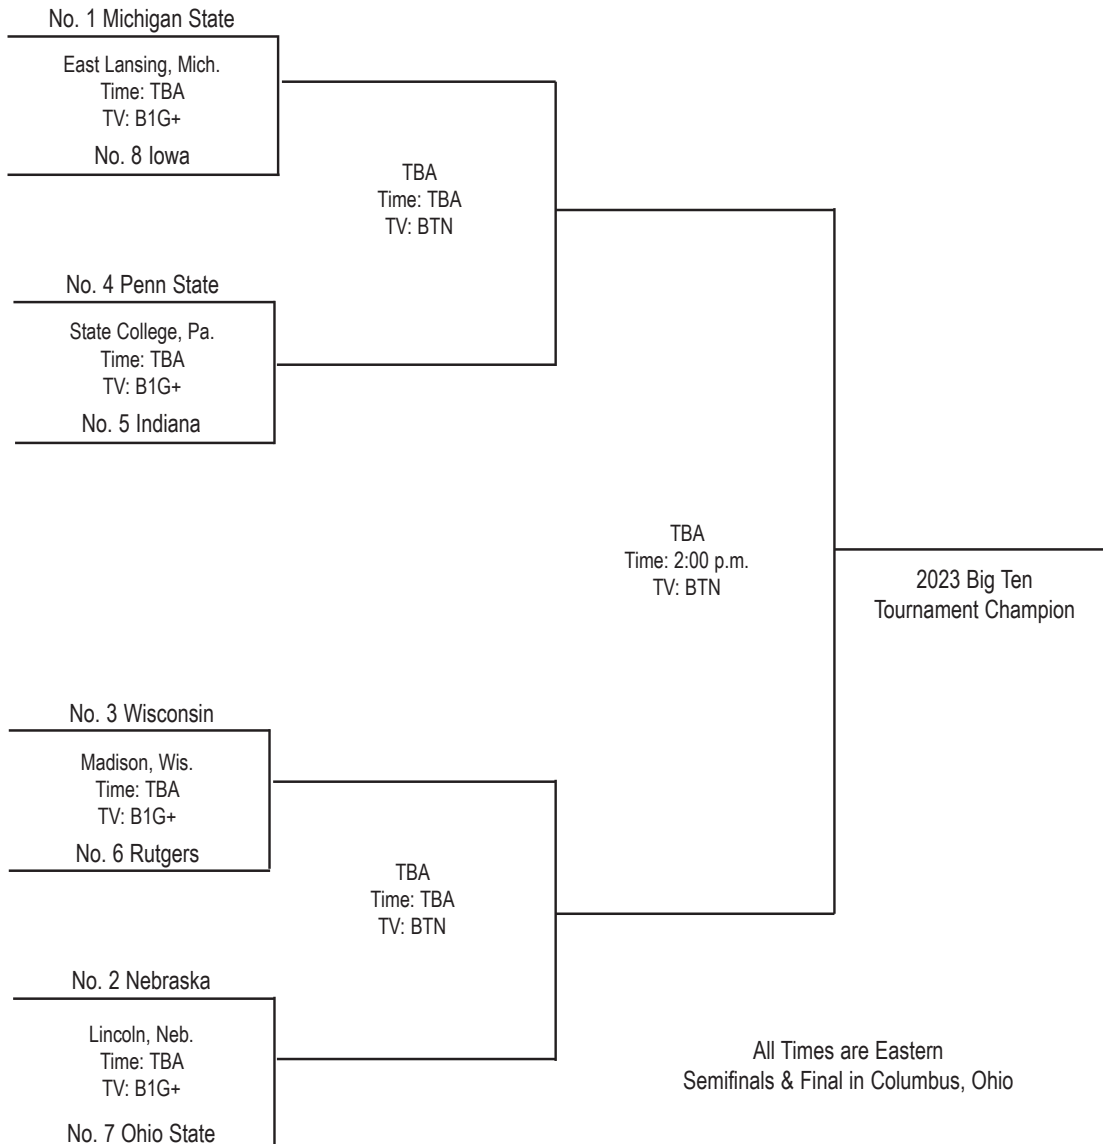

2023 BIG TEN TOURNAMENT BRACKET

2023 BIG TEN WOMEN'S SOCCER TOURNAMENT

OCTOBER 29 (CAMPUS SITES) • NOVEMBER 2 & 5 (COLUMBUS, OHIO)

QUARTERFINALS  
Sunday, October 29

SEMIFINALS  
Thursday, November 2

CHAMPIONSHIP  
Sunday, November 5