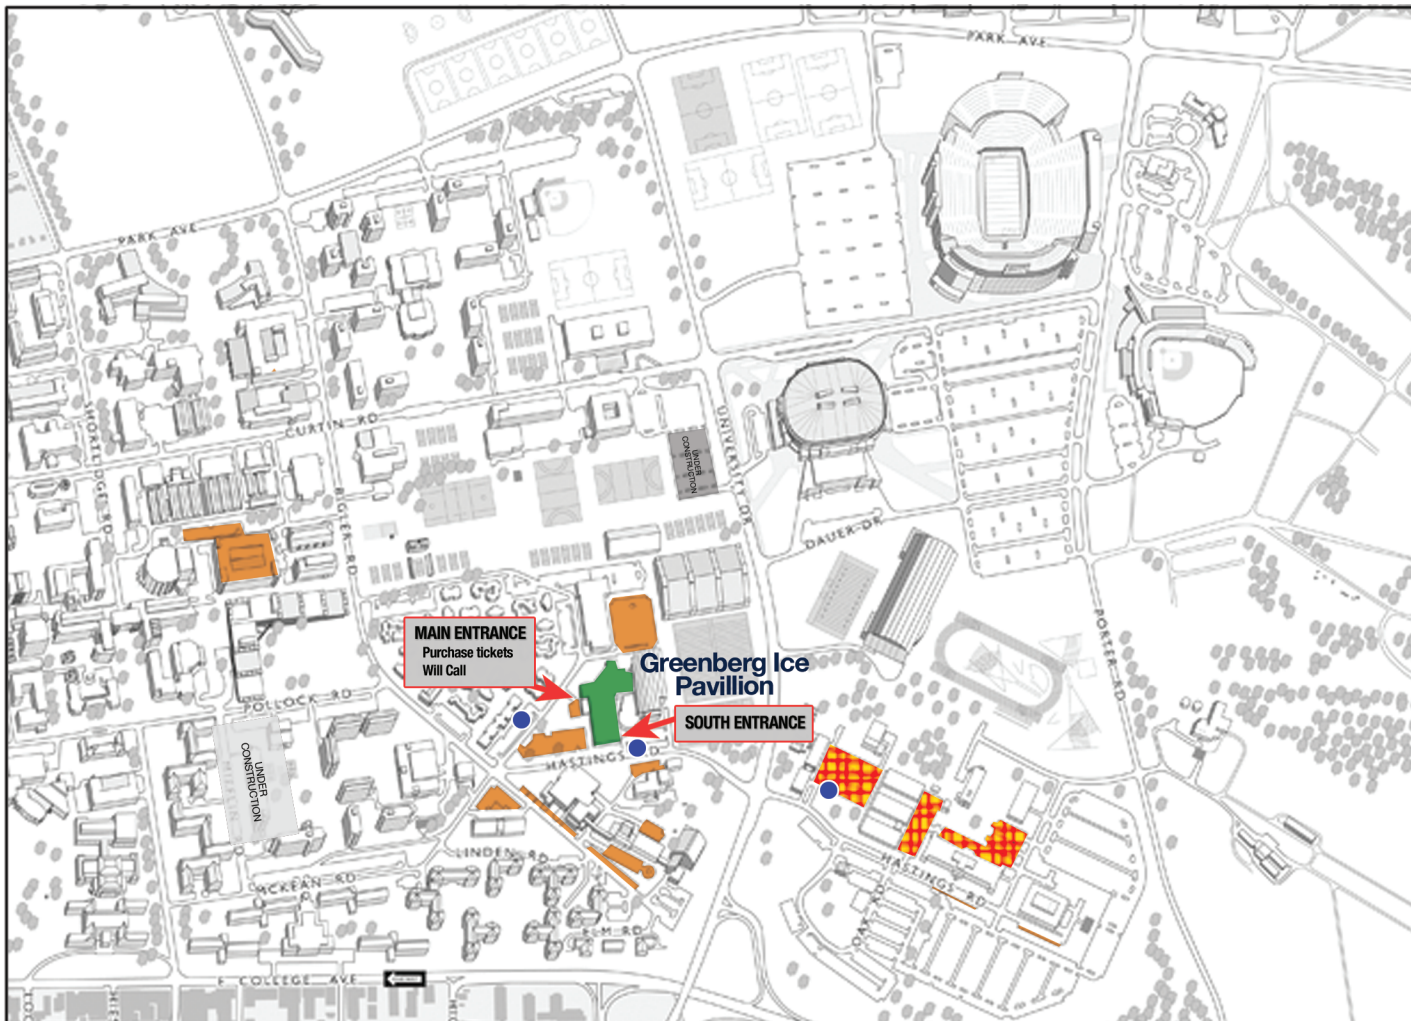

PENN STATE HOCKEY | GREENBERG ICE PAVILLION 2012-13 Parking Information

Parking is available in the identified lots after 5:00 PM Mon.-Fri. and all day Sat. and Sun.

KEY

Greenberg Ice Pavilion

Parking with Shuttle Service

Parking

Shuttle Stop

Entrance

Fans that need to purchase tickets, pick up tickets at Will Call or are a Player/Guest please use Main Entrance.

Fans that have tickets in hand may use the South Entrance (game-day entrance).