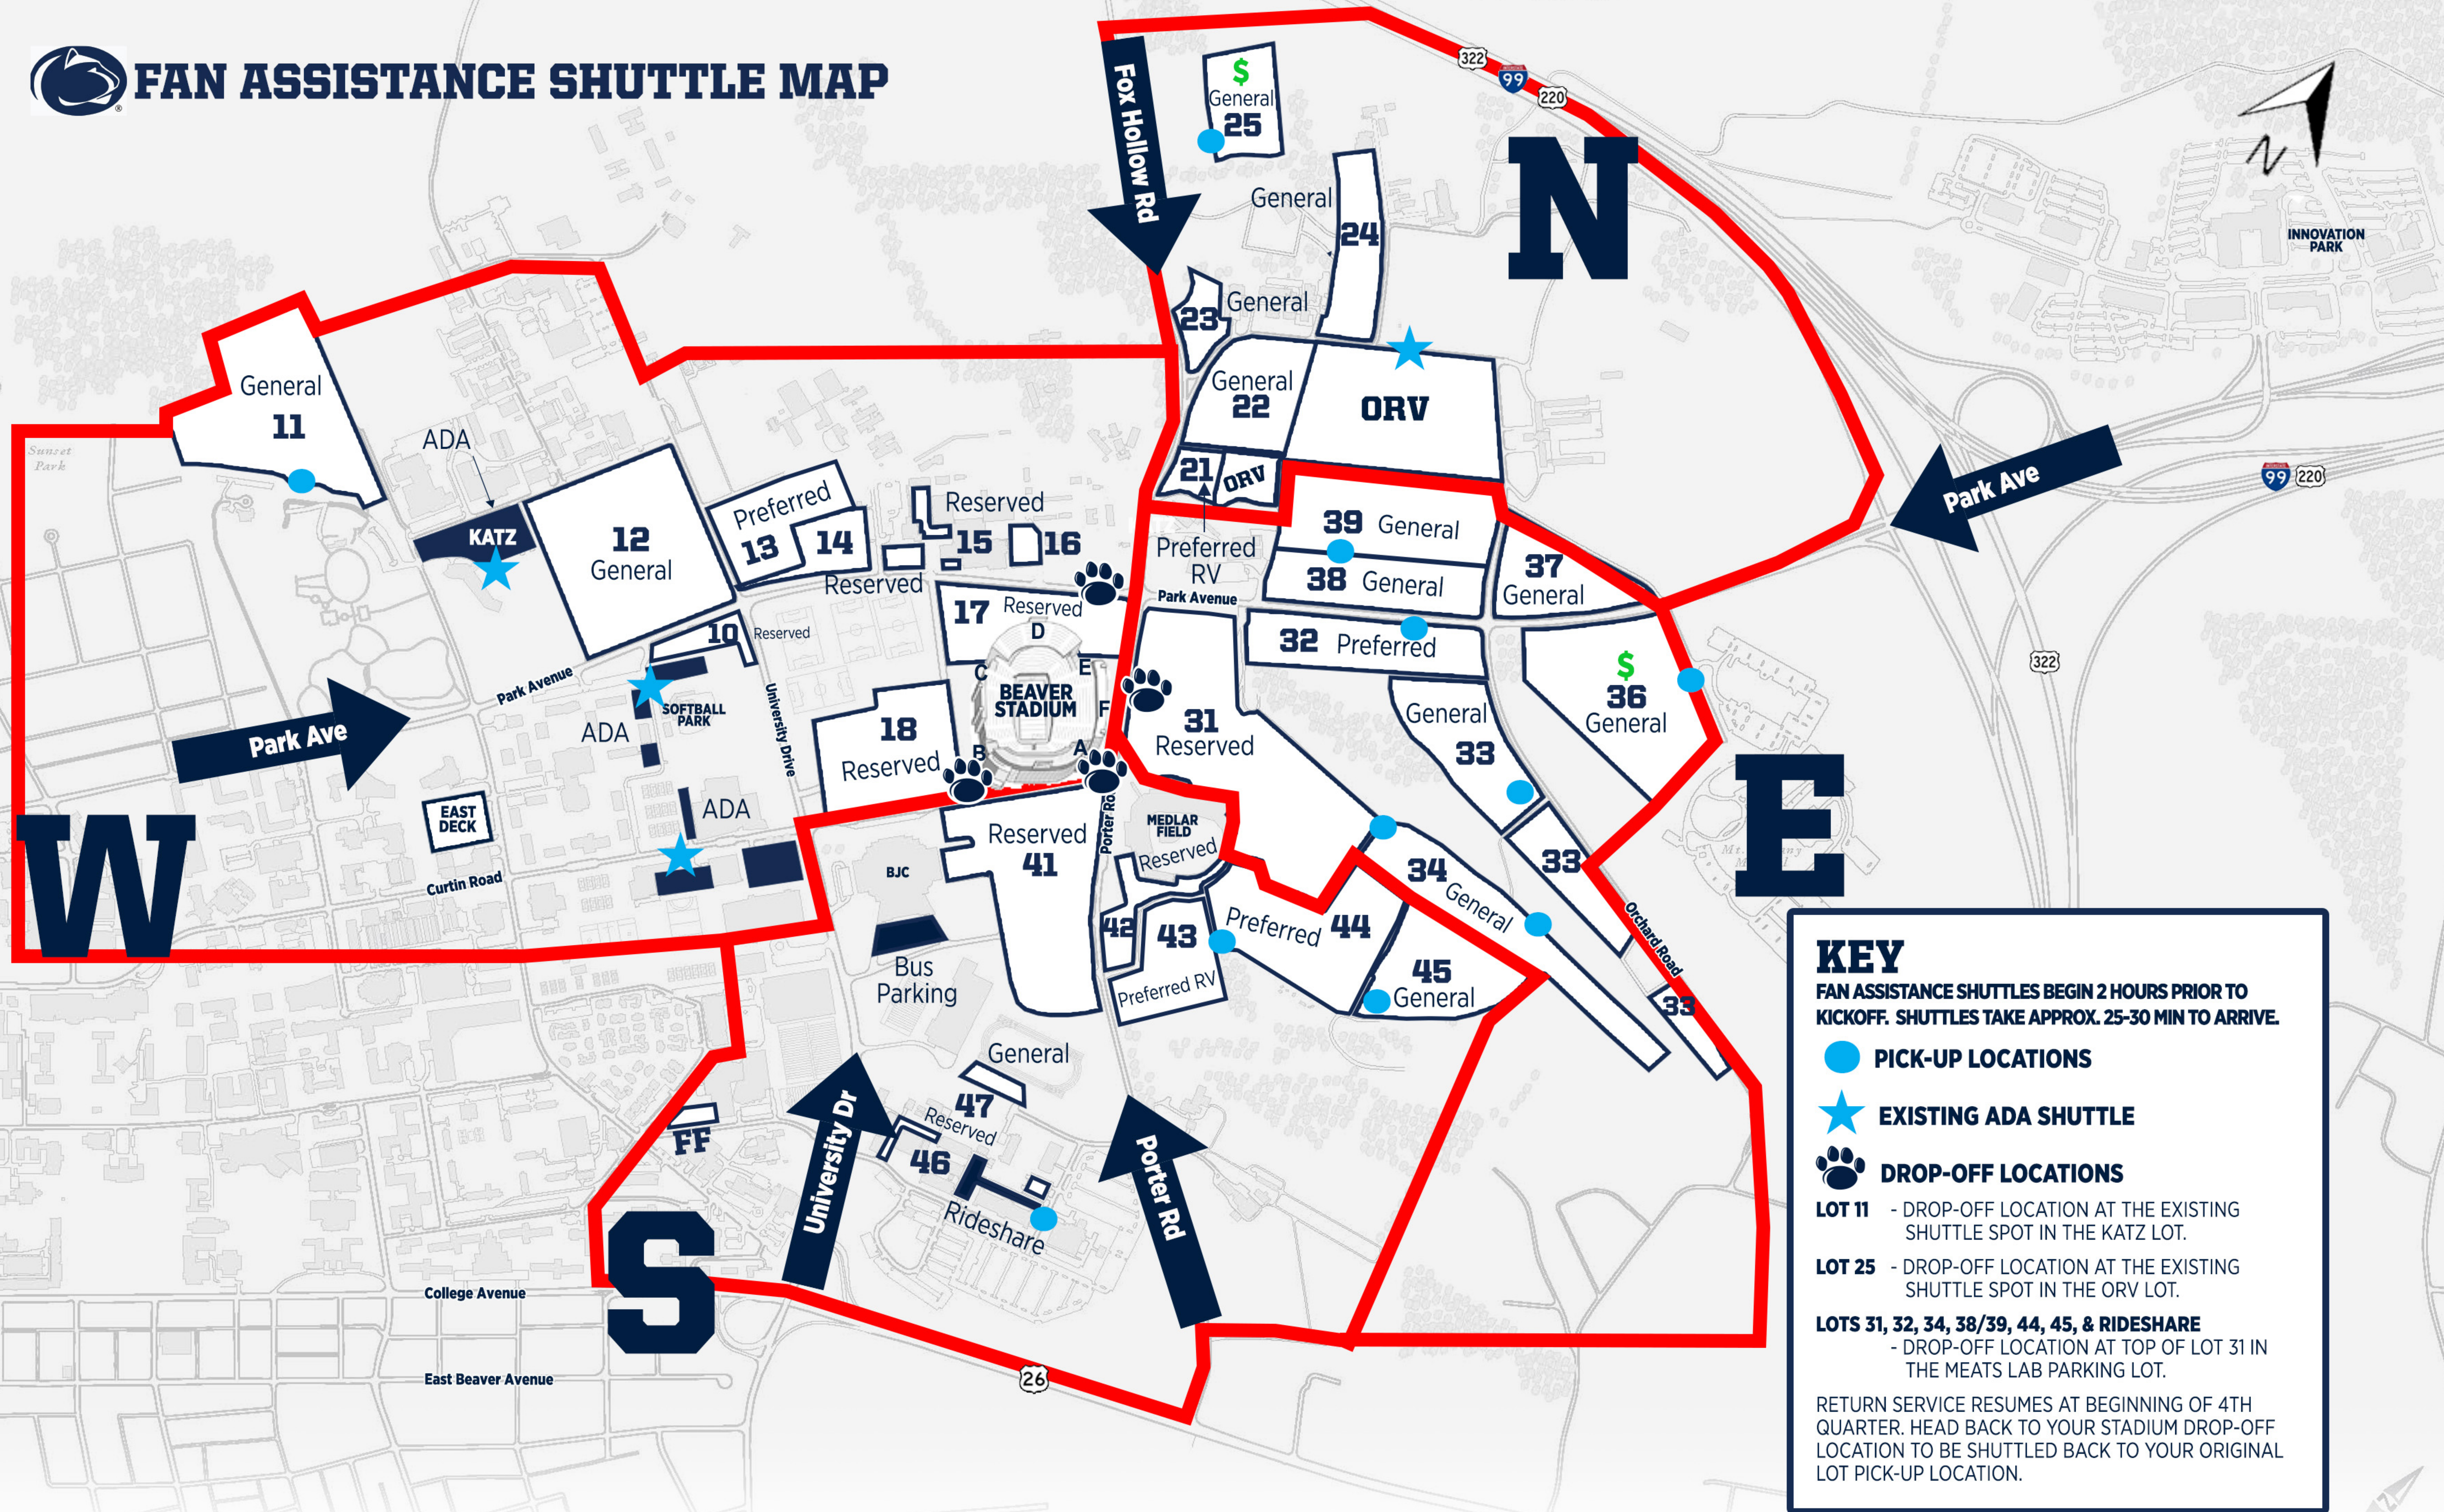

FAN ASSISTANCE SHUTTLE MAP

KEY
FAN ASSISTANCE SHUTTLES BEGIN 2 HOURS PRIOR TO KICKOFF. SHUTTLES TAKE APPROX. 25-30 MIN TO ARRIVE.

- **PICK-UP LOCATIONS**
- ★ **EXISTING ADA SHUTTLE**
- 🐾 **DROP-OFF LOCATIONS**

LOT 11 - DROP-OFF LOCATION AT THE EXISTING SHUTTLE SPOT IN THE KATZ LOT.

LOT 25 - DROP-OFF LOCATION AT THE EXISTING SHUTTLE SPOT IN THE ORV LOT.

LOTS 31, 32, 34, 38/39, 44, 45, & RIDESHARE - DROP-OFF LOCATION AT TOP OF LOT 31 IN THE MEATS LAB PARKING LOT.

RETURN SERVICE RESUMES AT BEGINNING OF 4TH QUARTER. HEAD BACK TO YOUR STADIUM DROP-OFF LOCATION TO BE SHUTTLED BACK TO YOUR ORIGINAL LOT PICK-UP LOCATION.