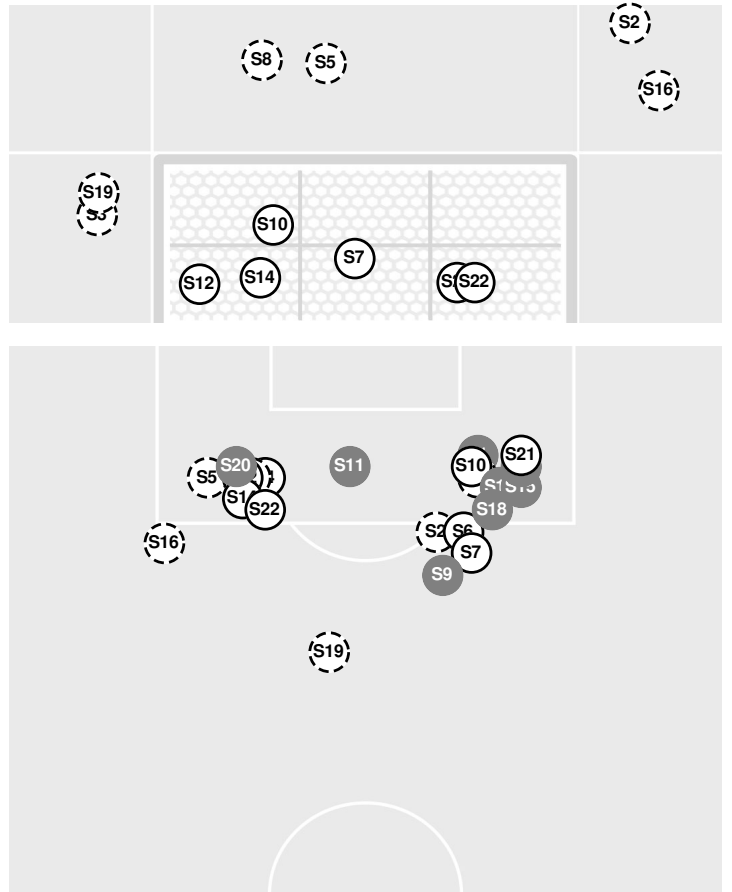

69:12 Boilermakers substitution: Hutchinson, Megan for Allen, Zoie.
70:27 Foul on Penn St..
71:35 Corner kick by Nittany Lions [71:35].
72:16 Shot by Nittany Lions Wilson, Natalie BLOCKED.
72:22 Shot by Nittany Lions Wiesner, Kate BLOCKED.
72:25 Corner kick by Nittany Lions [72:25].
73:27 Nittany Lions substitution: Wheeler, Ellie for Wolfe, Kaelyn.
74:53 Corner kick by Nittany Lions [74:53].
76:43 Shot by Nittany Lions Lapi, Rowan WIDE LEFT.
76:55 Nittany Lions substitution: Schiemann, Mieke for Agresti, Michela.
78:51 Boilermakers substitution: Allen, Zoie for Hutchinson, Megan.
79:59 Shot by Nittany Lions Cooke, Rebecca BLOCKED.
80:08 Shot by Nittany Lions White, Amelia, SAVE Cyr, Charlotte.
84:19 Boilermakers substitution: Hutchinson, Megan for Omholt, Lauren.
84:19 Boilermakers substitution: Kevdzija, Nicole for Allen, Zoie.
84:19 Nittany Lions substitution: Borgen, Olivia for Gleason, Riley.
84:19 Nittany Lions substitution: Raich, Julia for Wilson, Natalie.
84:19 Nittany Lions substitution: Alonso, Eva for Cooke, Rebecca.
84:41 Foul on Purdue.
84:59 Foul on Purdue.
88:07 Boilermakers substitution: Kevdzija, Victoria for Haarala, Brooke.
88:49 Shot by Nittany Lions Alonso, Eva, SAVE Cyr, Charlotte.
89:40 Shot by Boilermakers Kevdzija, Nicole, SAVE Asman, Katherine.
89:42 Boilermakers substitution: Haarala, Brooke for Dunaway, Gracie.
90:00 End of period [90:00].

PENN ST. 0, PURDUE 0

Officials: Ceasar Ibarra, Brian Alvarez, Abdelali Elmessoussi, Zachary Hopper

Shots by Half Intervals	Boilermakers	1st Half	2nd Half
			4
	Nittany Lions	10	12

Shot Chart

BOILERMAKERS

NITTANY LIONS

S Shot Off Target
 S Shot On Target
 S Blocked
 G Goal / Own Goal

Shot Summary

Official Soccer Shot Chart - Final

Penn St. vs Purdue

10/12/2023 Folk Field, West Lafayette
2023-24 Women's Soccer

Match Time: 7:00 PM