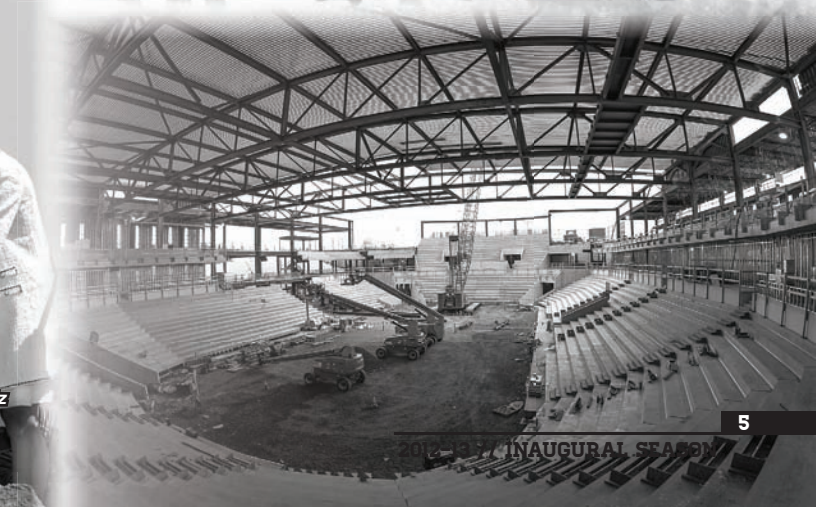

NITTANY LION WOMEN'S HOCKEY

PEGULA ICE ARENA FUTURE HOME OF PENN STATE HOCKEY

FACTS

- **Construction Groundbreaking:** January 2012
- **Ceremonial Groundbreaking:** April 20, 2012
- **Projected Opening:** September 5, 2013
- **Capacity:** 6,000 (Arena rink); 300 (Community rink)
- **Size:** 200,000 square feet

AMENITIES

Two NHL-sized (200' x 85') ice surfaces

Arena rink will offer:

- 6,000-seat overall capacity
- 1,000-seat student section
- First-rate varsity locker rooms
- Team lounges and dry changing room
- Strength and conditioning center
- Shooting gallery
- Suites, loge boxes and club seats
- State-of-the-art television and radio broadcasting facilities
- Press box and media center
- Concession stands with café
- Videoboard

Community rink will offer:

- 300-seat capacity
- Eight locker rooms
- Skate rental center

Pegula Ice Arena will have the ability to host National Hockey League and American Hockey League games, as well as professional ice shows, local hockey and figure skating programs.

Left to Right: Kim and Terry Pegula, Dr. Rodney Erickson, The Nittany Lion, Joe Battista and Karen Peetz at the Pegula Ice Arena ceremonial groundbreaking.