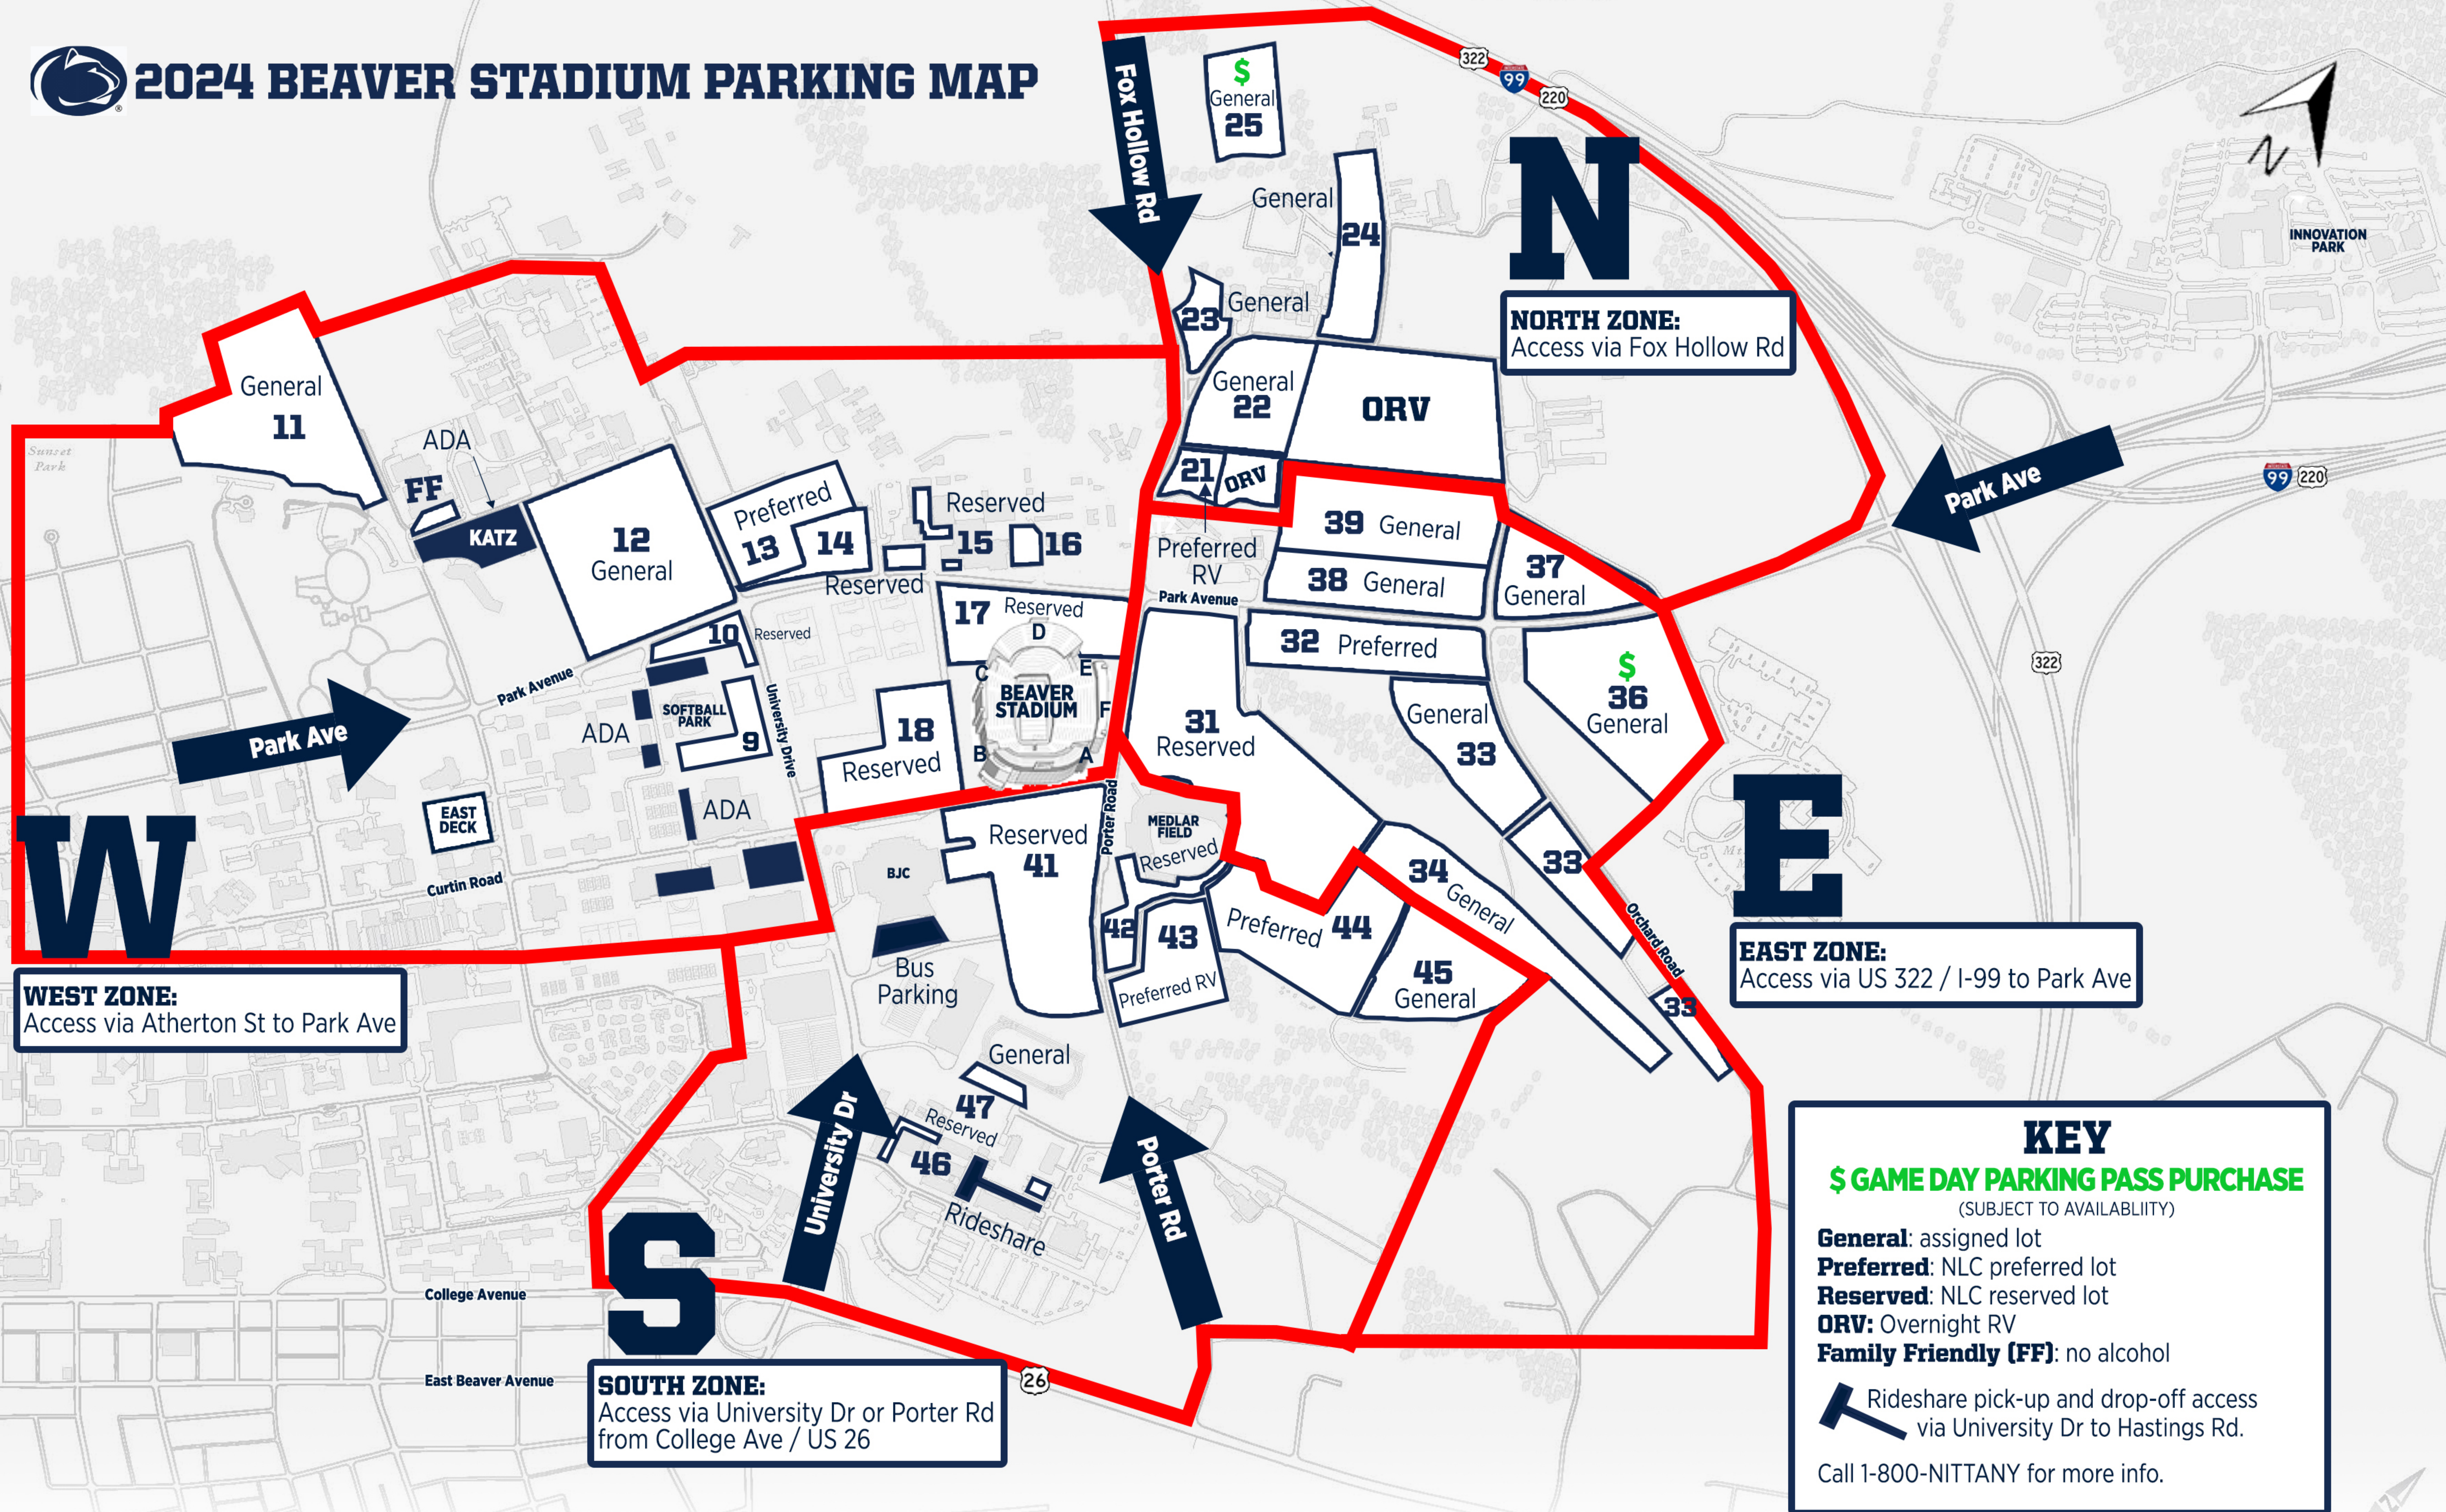

2024 BEAVER STADIUM PARKING MAP

WEST ZONE:
Access via Atherton St to Park Ave

NORTH ZONE:
Access via Fox Hollow Rd

EAST ZONE:
Access via US 322 / I-99 to Park Ave

SOUTH ZONE:
Access via University Dr or Porter Rd
from College Ave / US 26

KEY

\$ GAME DAY PARKING PASS PURCHASE
(SUBJECT TO AVAILABILITY)

General: assigned lot
Preferred: NLC preferred lot
Reserved: NLC reserved lot
ORV: Overnight RV
Family Friendly (FF): no alcohol

 Rideshare pick-up and drop-off access
via University Dr to Hastings Rd.