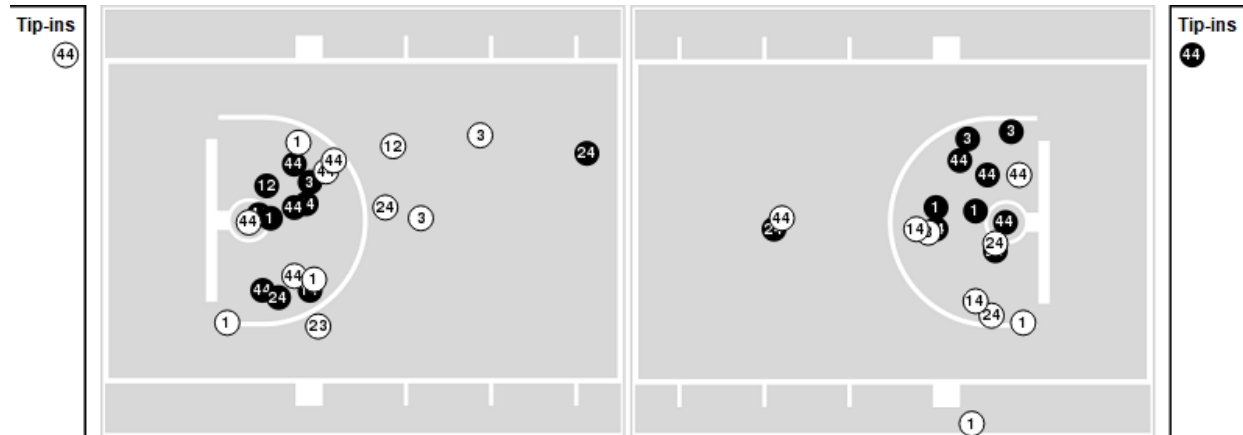

Blow Up Chart

● Made   ○ Missed   N - Player Number

Illinois	M/A	%
Field Goals	34/75	45
2 Points	24/53	45
3 Points	10/22	45
Free Throws	7/9	78

Illinois	M/A	%
Points in the Paint	42 (21 / 41)	51
Fast Break Points	11 (5/5)	100
Second Chance Points	23 (12/19)	63
Effective FG%	52