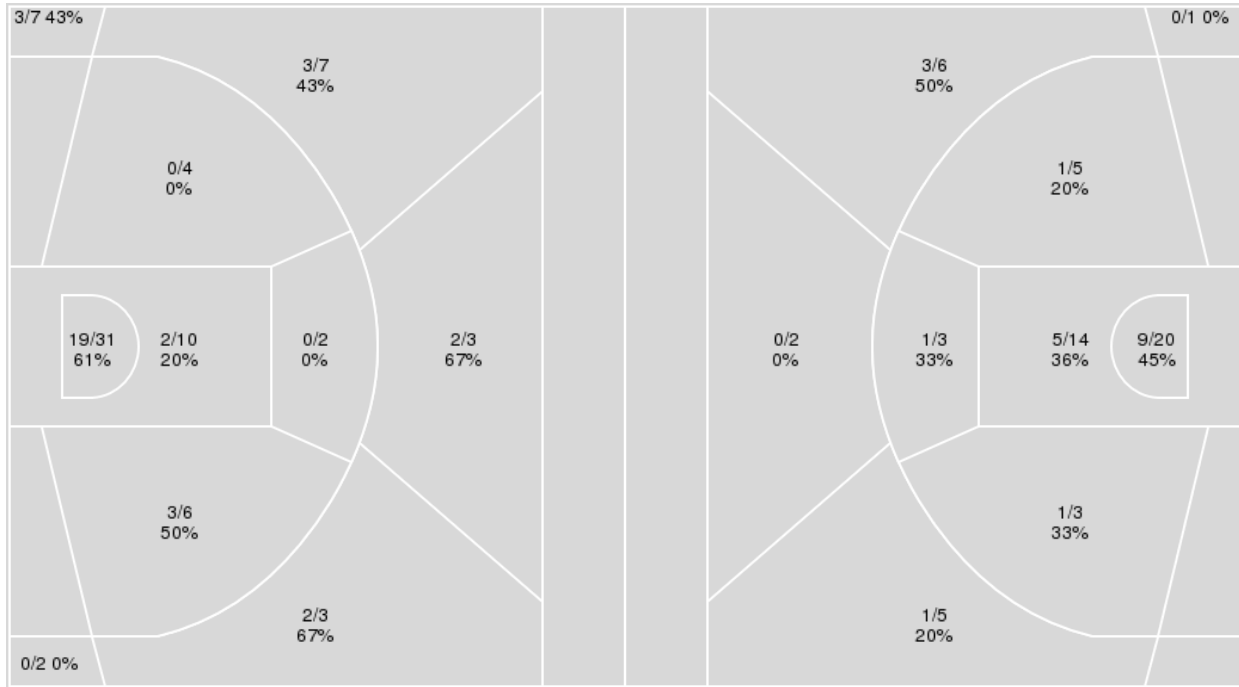

Penn St. at Illinois

02/19/23 State Farm Center, Champaign
2022-23 Women's Basketball

Officials: Julie Krommenhoek, Doug Knight, Jamie Broderick

{ Players => All; } FG Types => All; Results => All;

{ Players => All; } FG Types => All; Results => All;

Illinois

Penn St.

Illinois	M/A	%
Field Goals	34/75	45
2 Points	24/53	45
3 Points	10/22	45
Free Throws	7/9	78

Penn St.	M/A	%
Field Goals	21/59	36
2 Points	17/45	38
3 Points	4/14	29
Free Throws	16/21	76