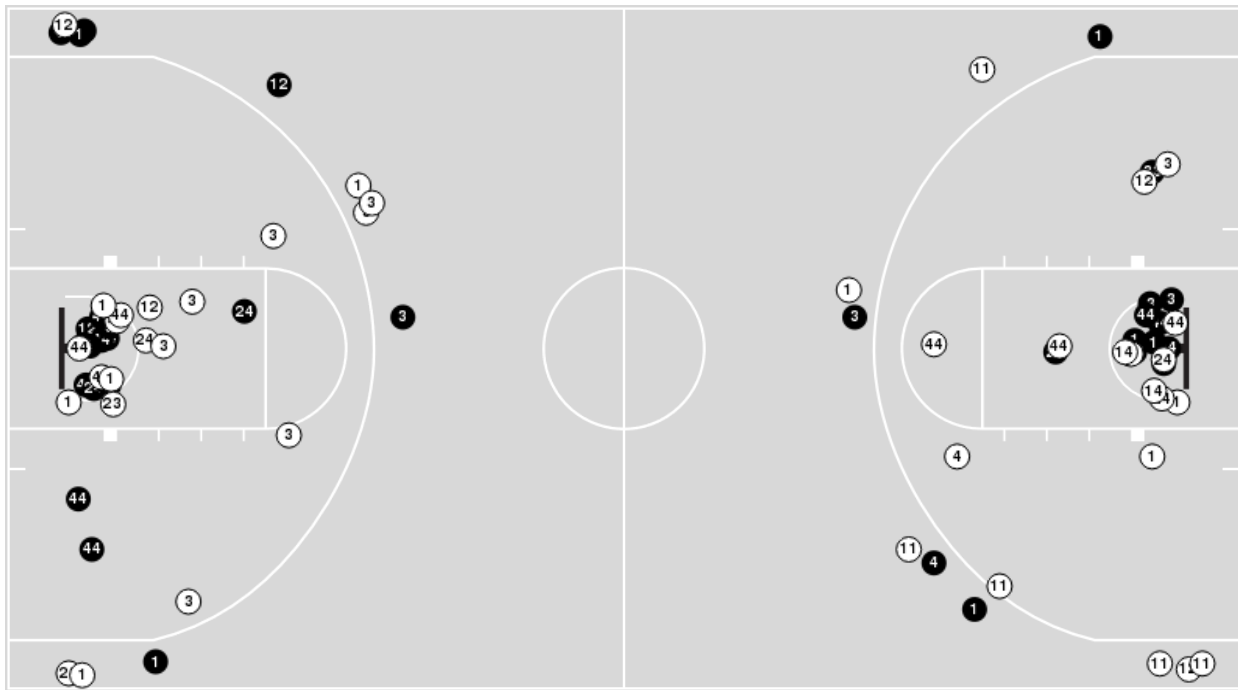

Officials: Julie Krommenhoek, Doug Knight, Jamie Broderick

Players => AllFG Types=>AllResults=>All

Illinois

All Field Goals