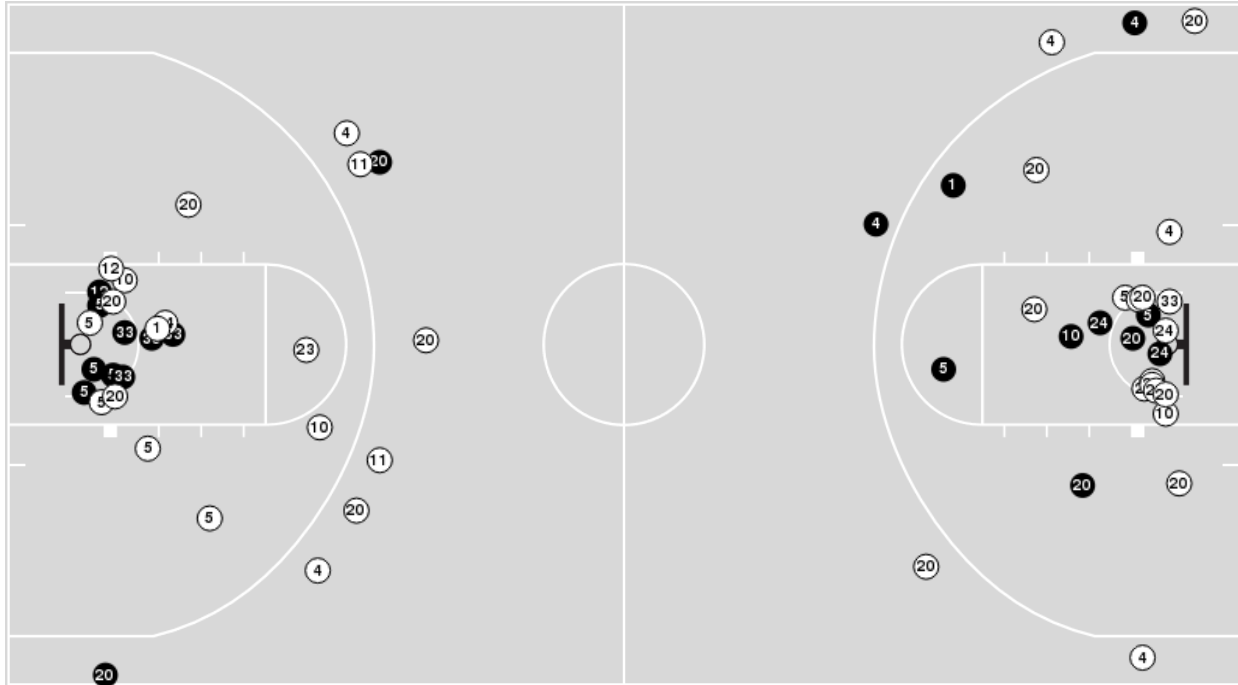

Officials: Julie Krommenhoek, Doug Knight, Jamie Broderick

Players => AllFG Types=>AllResults=>All
Penn St.

All Field Goals