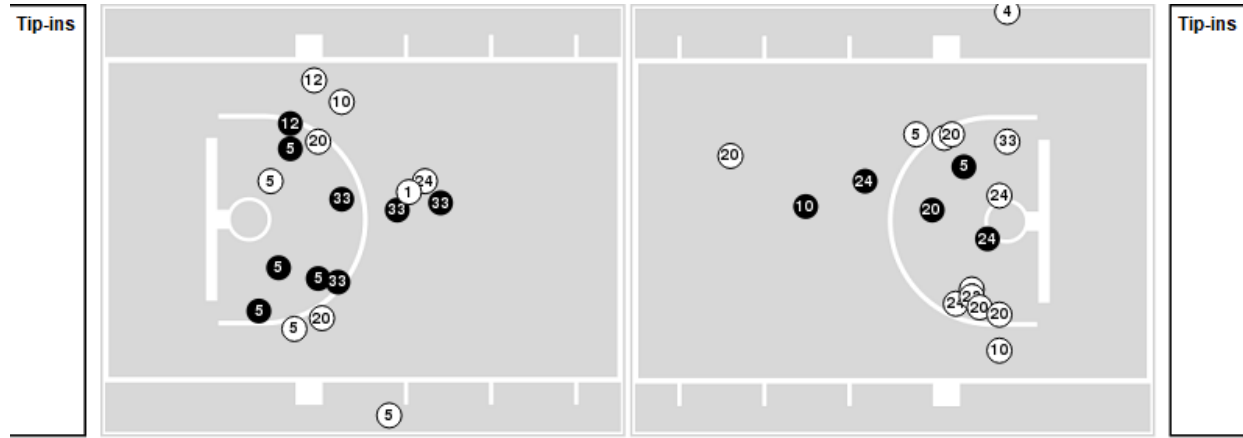

Blow Up Chart

● Made   ○ Missed   N - Player Number

Penn St.	M/A	%
Field Goals	21/59	36
2 Points	17/45	38
3 Points	4/14	29
Free Throws	16/21	76

Penn St.	M/A	%
Points in the Paint	28 (14 / 34)	41
Fast Break Points	2 (1/1)	100
Second Chance Points	10 (5/7)	71
Effective FG%	39