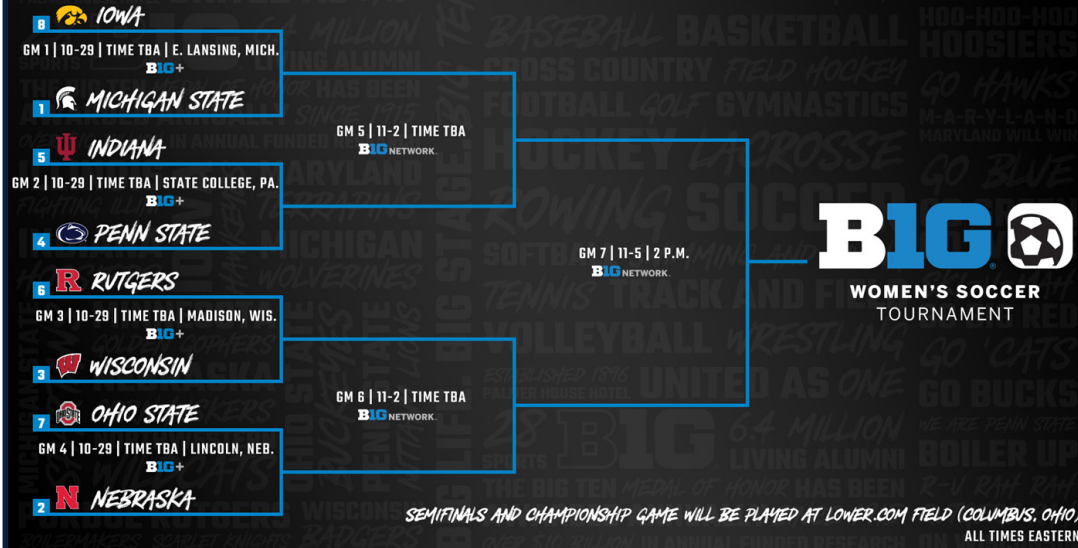

ALL-BIG THIRD TEAM

Kaitlyn MacBean..... **F**..... **Penn State**
 Sammi Woods..... F..... Michigan
 Megan Nemec..... F..... Minnesota
 Peyton McNamara..... M..... Ohio State
 Avery Kalitta..... M..... Michigan
 Bella Najera..... M..... Michigan State
 Sophia Boman..... M..... Minnesota
 Maddie Ishaug..... M..... Wisconsin
 Emma Phillips..... D..... Northwestern
Kate Wiesner..... **D**..... **Penn State**
 Hailey Baumann..... D..... Wisconsin
 Erin McKinney..... GK..... Wisconsin

2023 BIG TEN WOMEN'S SOCCER TOURNAMENT

ABOUT LAST SEASON...

- The Penn State women's soccer team will look to defend its 2022 Big Ten Tournament Championship beginning Sunday afternoon in University Park. The Nittany Lions secured their ninth Big Ten Tournament Championship at Lower.com Field in Columbus, Ohio, home of Major League Soccer's Columbus Crew.
- PSU finished the 2022 regular season with the No. 6 seed in the conference after a 5-3-2 league campaign a year ago. The Blue & White opened the tournament on the road for the second season in a row and squared off against third-seeded Wisconsin in Madison. After dispatching with the Badgers in a 1-0 result, PSU convincingly upset second-seeded Northwestern in a 2-0 contest before coming away with a thrilling 3-2 barn-burning win over top-seeded Michigan State to claim the crown.