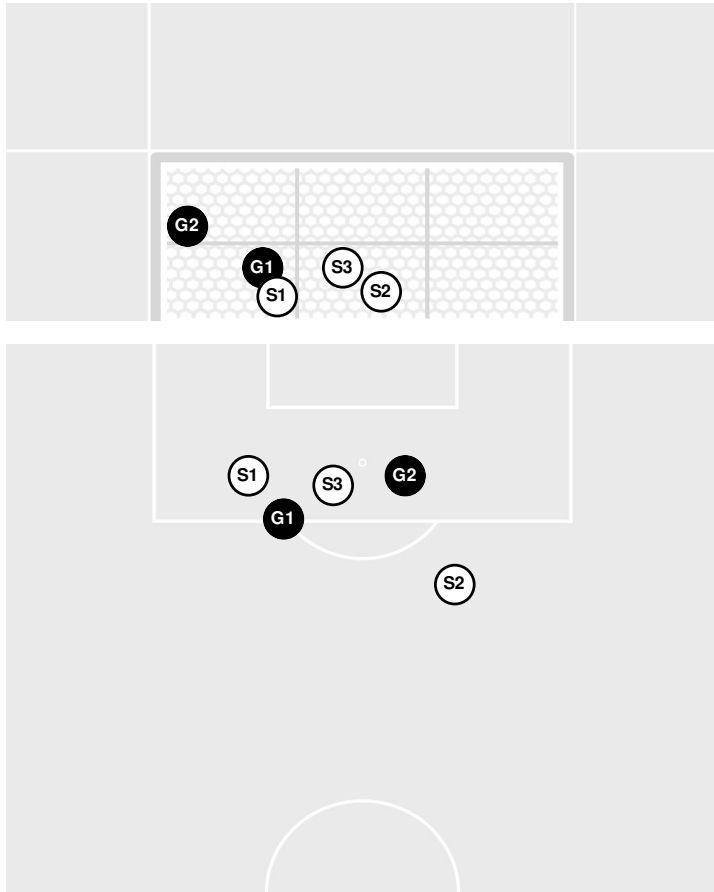

Officials: Ashely Cedro, Mathew Richardson, Ankur Singh, Maria Gigante

- 87:11 Corner kick by Broncos [87:11].
- 87:30 Nittany Lions substitution: MacBean, Kaitlyn for Cooke, Rebecca.
- 87:30 Nittany Lions substitution: Gleason, Riley for Lapi, Rowan.
- 87:30 Nittany Lions substitution: Wolfe, Kaelyn for White, Amelia.
- 88:25 Foul on Santa Clara.
- 90:00 End of period [90:00].

SANTA CLARA 0, PENN ST. 0

Shots by Half Intervals

Nittany Lions
Broncos

	1st Half	2nd Half
Nittany Lions	4	1
Broncos	3	10

Shot Chart

NITTANY LIONS

BRONCOS

Shot Off Target
 Shot On Target
 Blocked
 Goal / Own Goal

Shot Summary

Official Soccer Shot Chart - Final

Santa Clara vs Penn St.

11/17/2023 Jeffrey Field, University Park, Pa.

2023 NCAA Division I Women's Soccer Championship

Match Time: 6:00 PM

Match Duration: 02:23