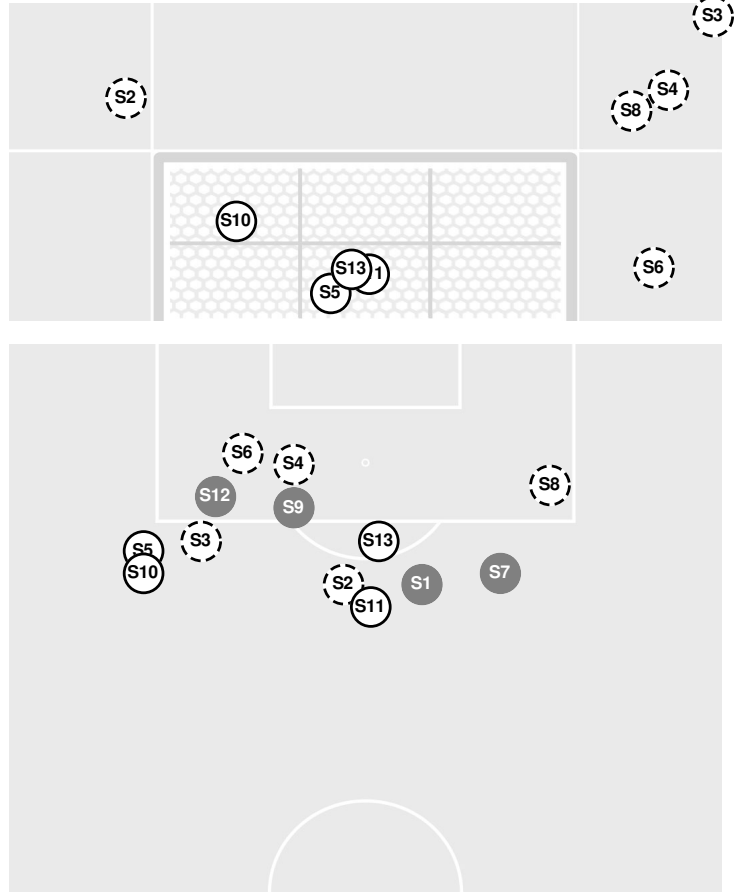

Officials: Ashely Cedro, Mathew Richardson, Ankur Singh, Maria Gigante

- 87:11 Corner kick by Broncos [87:11].
- 87:30 Nittany Lions substitution: MacBean, Kaitlyn for Cooke, Rebecca.
- 87:30 Nittany Lions substitution: Gleason, Riley for Lapi, Rowan.
- 87:30 Nittany Lions substitution: Wolfe, Kaelyn for White, Amelia.
- 88:25 Foul on Santa Clara.
- 90:00 End of period [90:00].

SANTA CLARA 0, PENN ST. 0

Shots by Half Intervals

Nittany Lions
Broncos

	1st Half	2nd Half
Nittany Lions	4	1
Broncos	3	10

Shot Chart

NITTANY LIONS

BRONCOS

Shot Off Target
 Shot On Target
 Blocked
 Goal / Own Goal

Shot Summary

Official Soccer Shot Chart - Final

Santa Clara vs Penn St.

11/17/2023 Jeffrey Field, University Park, Pa.

2023 NCAA Division I Women's Soccer Championship

Match Time: 6:00 PM

Match Duration: 02:23