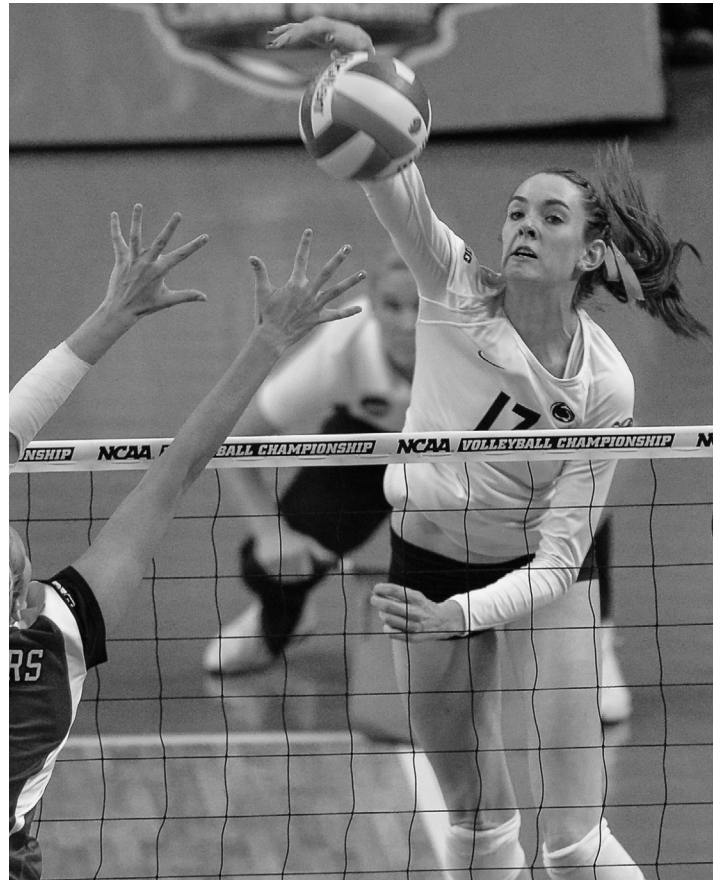

Grant earned her first AVCA honor in 2013 earning All-America honorable mention distinction after starting 33 matches in 2013. She amassed 208 kills, averaging 1.76 per frame. Her .350 hitting clip closed out the year as the second best on the team, while also ranking fifth in the final conference standings. Grant also proved to be a serving threat this year, totaling 23 aces to finish second on the team in the category.

"Nia has continued to develop each year," Rose said. "Last year was the first year she was recognized as an honorable mention All-American. At times she was first in the conference in hitting percentage, so I'm not surprised that she is starting to get recognized by the opposing team's coaches. She's an explosive offensive player and we need her to be a stronger leader on the floor."

Coming off of a redshirt season, Whitney saw action in 32 sets for the Nittany Lions in 2013, tallying 42 kills, eight digs and 12 blocks.

"Aiyana is, at times, our best net player, but there comes a time when expectations have to be met," Rose said. "I could not pin-point what position she'll likely play because it could be any of the front row positions. My

expectation is not only that she should be able to do it, but also, that she should be able to do it at a really high level."

Robertson saw action in three matches in 2013, including two conference contests. She highlighted the year with two kills and two blocks in her collegiate debut against Albany.

"Kelly is a strong athlete who I hope has made the transition from her freshman year to her sophomore season. She didn't play much, and it was tough because she was behind people who were better but there's time in practice where she does well and competes hard."

LEGENDS IN THE MAKING

Incoming freshmen Haleigh Washington and Heidi Thelen will look to make an impact in 2014 as the two newcomers to the position.

Tabbed the top recruit in the country, Washington brings size and a bright personality to the squad. Thelen was selected as the No. 61 recruit nationally in PrepVolleyball.com's "Senior Aces" list.

The 2012 Colorado Volleyball Player of the Year, Washington captured the state Gatorade Player of the Year award after earning 2013-14 Under Armour First Team All-America honors. Thelen was also a 2013-14 Under Armour honorable mention All-American.

"Haleigh has a vibrant personality and I know she will hit some great balls as a freshman and also learn how good college blocking is," Rose said.

"Heidi is a player who we have had in camp for a number of years. She's played most of her game as a middle and I think her strength is her blocking. I know she plays hard."