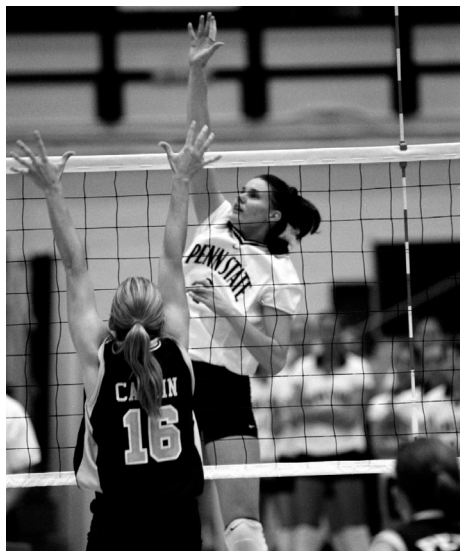

Lauren Cacciamani was the first PSU player to earn Big Ten Female Athlete of the Year honors in 1999.

BIG TEN PLAYER OF THE WEEK

Leanne Kling (Oct. 7, 1991; Oct. 19, 1992)
Laura Cook (Sept. 21, 1992)
Salima Davidson (Sept. 28, 1992; Sept. 13, 1993)
Jen Reimers (Oct. 4 & 18, Nov. 1, 1993)
Laura Cook (Oct. 17, 1994)
Terri Zemaitis (Nov. 13, 1995; Sept. 16, 1996;
Sept. 8 & Nov. 24, 1997)
Angie Kammer (Nov. 11, 1996)
Bonnie Bremner (Sept. 2 & Nov. 17, 1997)
Lauren Cacciamani (Sept. 15, 1997; Oc. 5,
Nov. 2, 1998; Sept. 20 & Nov. 1, 1999)
Christy Cochran (Oct. 27, 1997)
Lindsay Anderson (Nov. 31, 1997)
Katie Schumacher (Nov. 22, 1999; Oct. 18, 2000)
Mishka Levy (Aug. 28, 2000; Oct. 29, 2001)
Cara Smith (Dec. 2, 2002; Sept. 2, 2003)
Erin Iceman (Oct. 6, 2003)
Sam Tortorello (Nov. 17, 2003; Sept. 20, 2004,
Oct. 3, 2005)
Syndie Nadeau (Nov. 8 & 29, 2004)
Cassy Salyer (Oct. 31, 2005)
Nicole Fawcett (Sept. 26, Nov. 14 & 28, 2005;
Sept. 4, 2006; Oct. 8, 2007; Sept. 1 & 22,
Oct. 6, 2008)
Christa Harmotto (Oct. 10, 2005; Oct. 2, 2006;
Aug. 27, Sept. 24, Oct. 15, 2007)
Alisha Glass (Sept. 11, 2006; Nov. 19, 2007;
Nov. 17, 2008; Oct. 12, 2009)
Megan Hodge (Sept. 25, Oct. 23, Nov. 27,
2006; Sept. 10, 2007; Dec. 1, 2008; Sept. 21,
Nov. 2 & 30, 2009)
Arielle Wilson (Nov. 7, 2007; Oct. 13, 2008;
Sept. 28, Oct. 5, Oct. 15, 2009)
Blair Brown (Nov. 16, 2009; Nov. 1, Nov. 15,
Nov. 22, 2010)
Deja McClendon (Nov. 14, 2011)
Ariel Scott (Nov. 5, 2012)
Micha Hancock (Sept. 3, 2012)
Katie Slay (Oct. 14, 2013)

BIG TEN FEMALE ATHLETE OF THE YEAR

Lauren Cacciamani, 1999
Megan Hodge, 2009

ACADEMIC ALL-BIG TEN