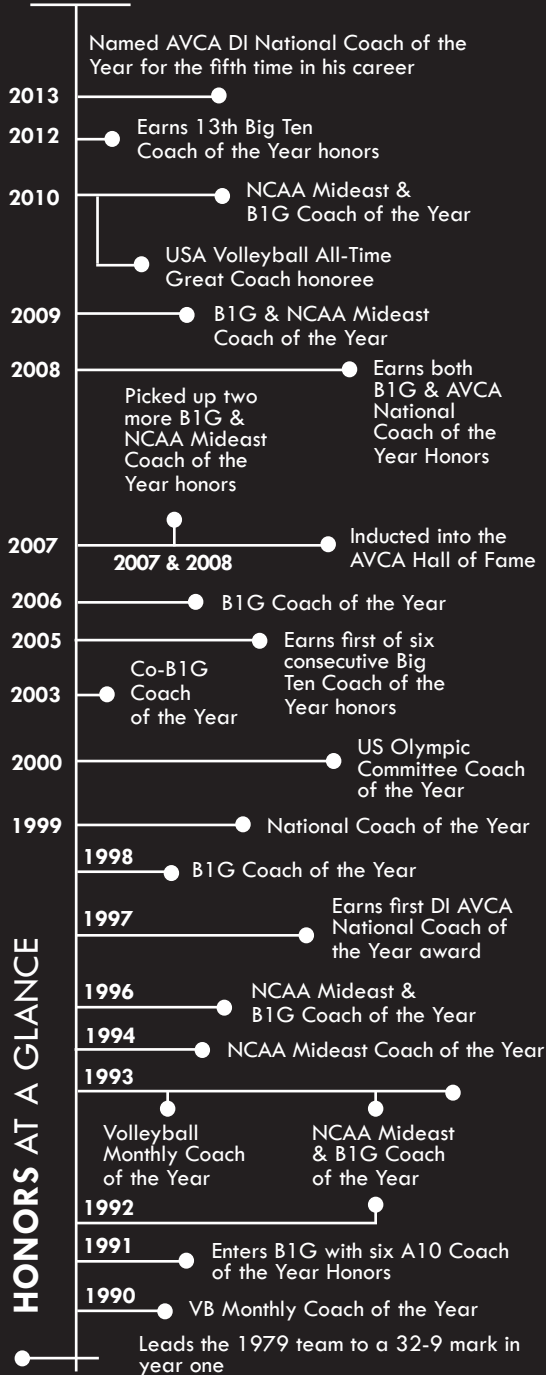

Record-breaking. History-making. Legendary. All of those words can be used to describe the tenure of Penn State women's volleyball head coach Russ Rose in Happy Valley. Entering his 36th season at the helm of the Nittany Lion squad, his name has become synonymous with the pride and tradition of the program. The leader of arguably the most successful women's volleyball program in the country, Rose continues to pass along the confidence and character he has gained during his career.

In 35 seasons at Penn State, Rose has collected wins at a staggering pace. Never having posted fewer than 22 wins in a season, he enters the 2014 season as the NCAA leader in career winning percentage, having won more than 86 percent of the matches he has coached at Penn State. He is just the third active Division I head coach to reach 1,000 career wins, having reached the milestone with an NCAA National Semifinal victory against Hawaii in 2009, a victory which earned the Nittany Lions a spot in the NCAA Championship match. Since then, he's amassed another 125 victories, which puts him just four wins shy of tying the all-time record for career triumphs.

While he prefers not to focus on personal accolades, Rose's accomplishments have continued to grow across each year. In 2013, Rose guided Penn State to its sixth NCAA national championship in program history, which ties Stanford for the most women's volleyball national titles by a single school. The 2013 title also marks the fifth women's volleyball national championship for Penn State within the last seven years. Following the 2013 championship and the program's 16th Big Ten title, Rose earned his fifth career AVCA National Coach of the Year Honor. In 2007, Rose was one of three coaches inducted into the American Volleyball Coaches Association (AVCA) Hall of Fame, as he picked up his fourth DI National Coach of the Year honor. He was also tabbed the AVCA Midwest Region Coach of the Year and the Big Ten Coach of the Year by both the coaches and the media. He garnered all three awards again in 2008 in leading his team to its third NCAA title. In response to the awards, Rose focused the praise back on his teams.

"It's a great honor to be recognized by the governing organization of your sport," he said with regards to the Hall of Fame induction. "It's an individual award given to a coach of a team sport, so it's a reflection of the numerous players and staff, and the commitment the university has made to give us an opportunity to compete at a high level and have success."

Others also realize the impact that Rose has had on the volleyball community, not only in Pennsylvania but across the country.