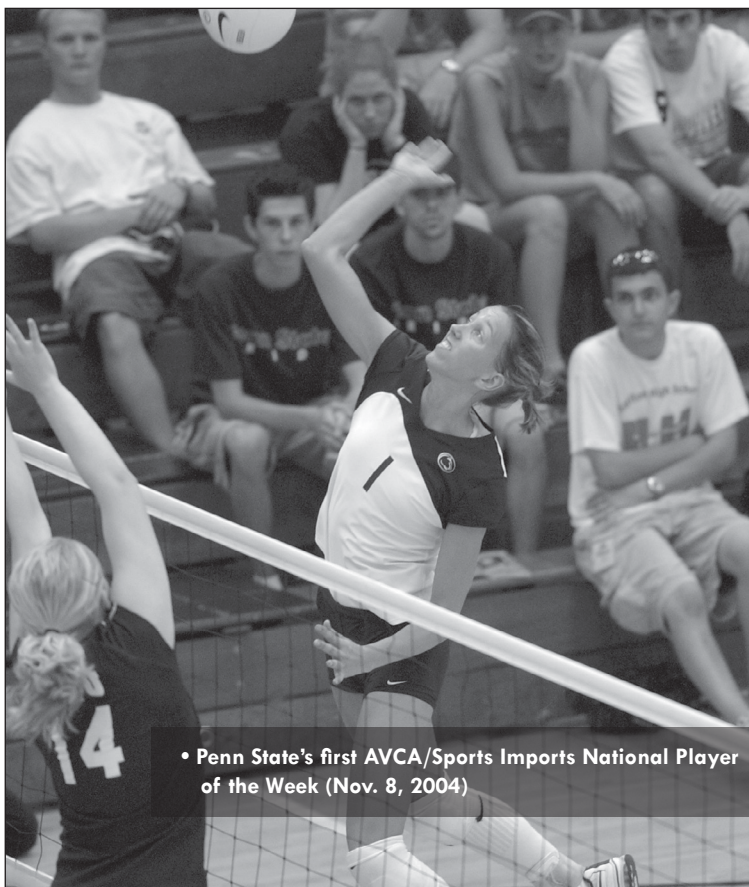

- Penn State's first AVCA/Sports Imports National Player of the Week (Nov. 8, 2004)

SYNDIE NADEAU

ALL-AMERICAN 2004

"I'm very grateful for having the opportunity to play for such an outstanding program. Thanks to my teammates and all the coaching staff for always pushing me to be the best I could be. Being recognized as an All-American is evidence that Penn State has all the ingredients to help you reach your fullest potential both on and off the court."

- Syndie Nadeau