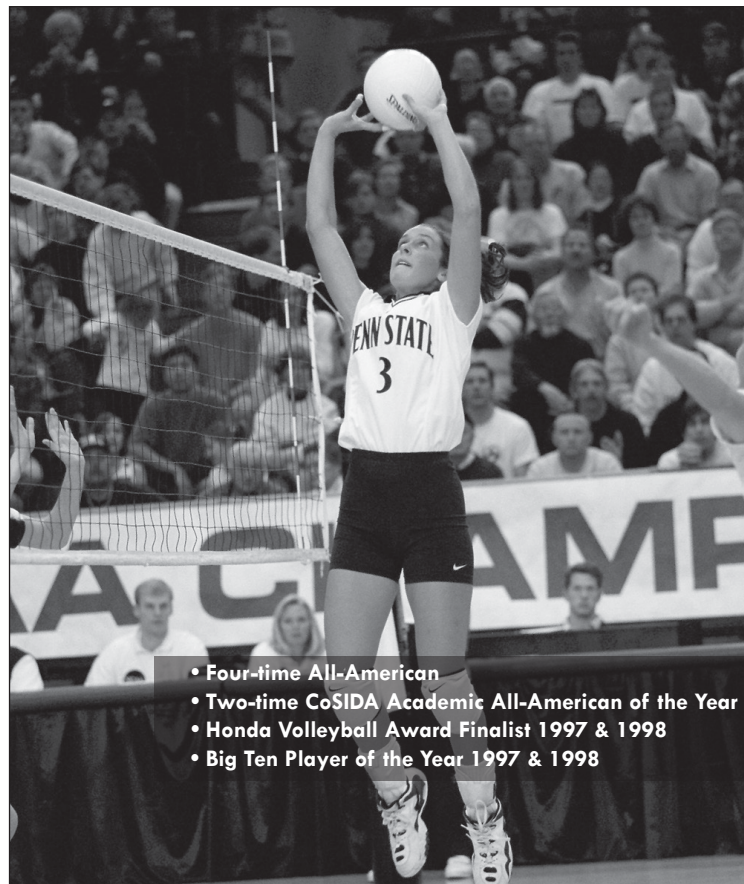

- Four-time All-American
- Two-time CoSIDA Academic All-American of the Year
- Honda Volleyball Award Finalist 1997 & 1998
- Big Ten Player of the Year 1997 & 1998

LAUREN CACCIAMANI

ALL-AMERICAN 1997-1999

"If I had the opportunity to do it all over again, I wouldn't change a thing. My experience at Penn State is something I will remember and treasure for the rest of my life, not because of athletic victories or accomplishments, but because of the impact that the experience had on my entire life. I didn't just become a better volleyball player, I became a better person as a result of my relationships with my teammates, the coaching staff, the university administration and the entire Penn State community."

- Lauren Cacciamani