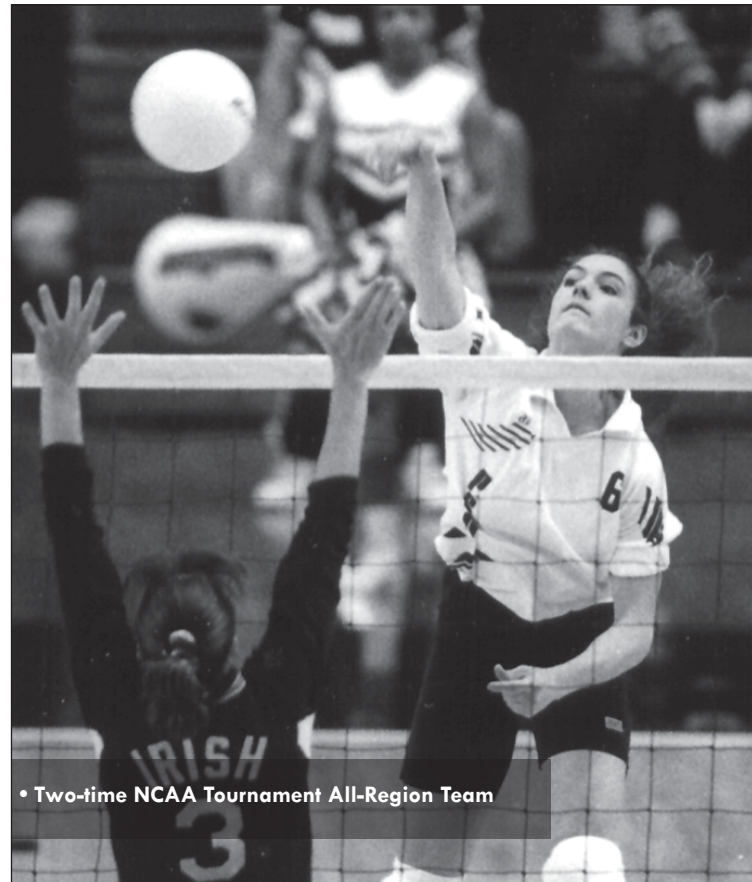

- Two-time NCAA Tournament All-Region Team