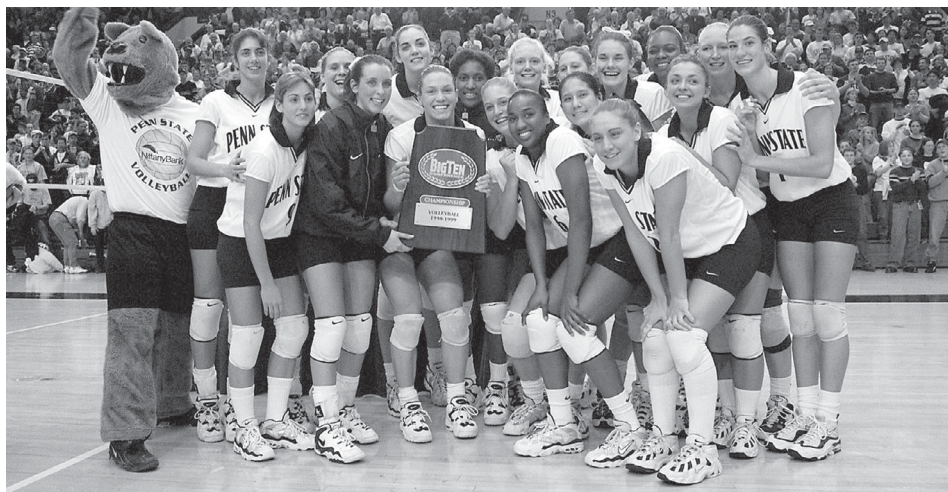

# 2014 PENN STATE WOMEN'S VOLLEYBALL

The 1998 team captured Penn State's fifth Big Ten title and finished second in the nation.

**RECORD: 35-1, 20-0**  
**1998**  
**Big Ten Champions**  
**HEAD COACH: Russ Rose**  
**NCAA TOURNAMENT: National Finals**