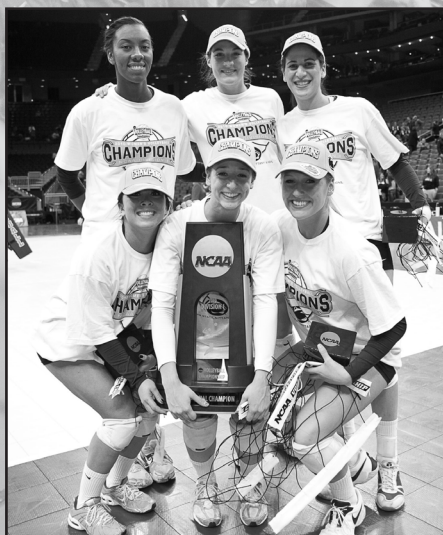

## SIX-TIME NATIONAL CHAMPIONS

84-27 all-time NCAA tournament record  
**33 CONSECUTIVE APPEARANCES**