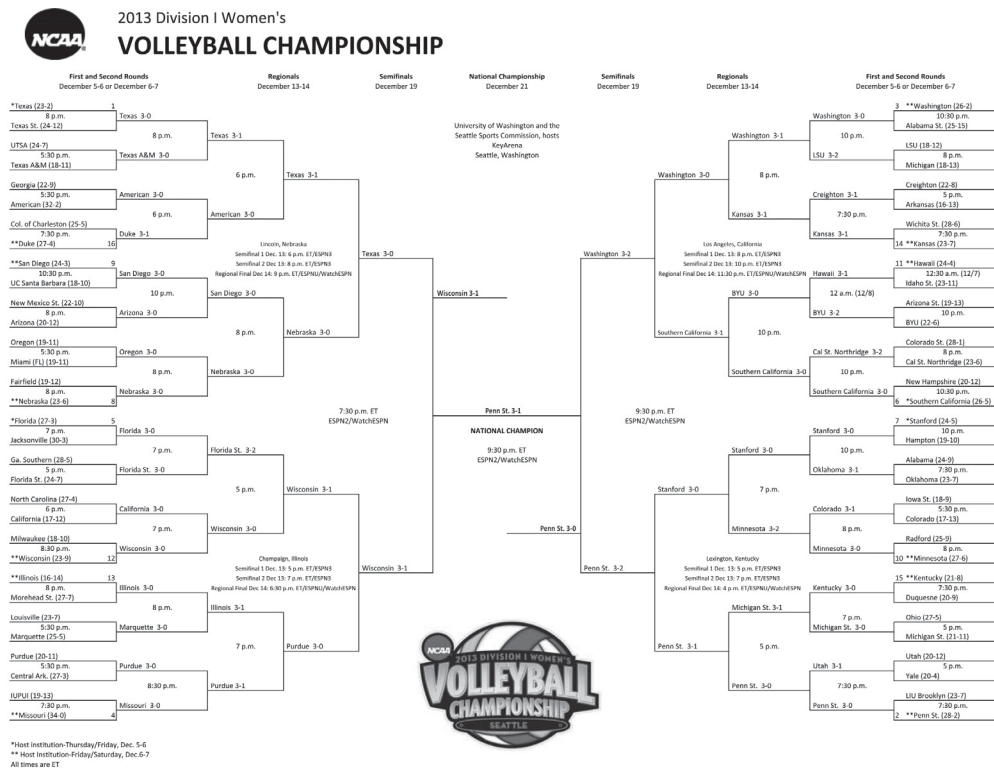

McClendon Hits Milestone Mark

Recording 10 digs against Iowa, senior Deja McClendon registered her 1,004th career dig to eclipse the 1,000 career kills/1,000 career digs mark. With 1,631 kills and 1,176 digs in four years, McClendon is the first Nittany Lion to reach the mark since Megan Hodge in 2009 (2,142k/1,150d) and the fifth in program history.

McClendon also hit the 1,500 kills mark during the 2013 season after tallying 11 kills at Minnesota. Her 1,631 career kills ranks seventh on the Penn State all-time list, while also making her one of seven student-athletes in Penn State program history to amass 1,500 or more kills in her career.

Streaks

Penn State holds the top three winning streaks in Big Ten history. Penn State's most recent streak of 65 consecutive matches began on Nov. 11, 2006 and ended on Sept. 24, 2010 at Illinois. It is the longest streak in league history. Penn State's other two conference winning streaks were 49 matches and 41. Illinois owns the fourth (40) and fifth (25) longest conference winning streaks.

PSU Posts 37th 20+ Wins Season

Following a straight-set victory at No. 14 Michigan State, the Nittany Lions posted their 20th victory of the 2013 season, marking the 37th time in program history that PSU has reached 20 wins in a season. Penn State has reached the mark every year since the inaugural women's volleyball season in 1976.

Hancock Serves Her Way to the Top of the Record Book

Averaging 0.65 aces per set, junior Micha Hancock finished the 2013 season ranked second nationally in aces per set. Her mark also ranks first in the Big Ten. Her impressive serving also set a new program record.

With four aces against Eastern Kentucky, Hancock notched her 200th career service ace. Building on the mark throughout the season she moved into sole possession of first place on the Penn State all-time list with 254 aces on the year to surpass Ellen Hensler, who set the record in 1986.

Journey Through the NCAA Tournament: Highlights

With an 84-26 all-time record in the NCAA Tournament, Penn State made its 10th trip to the national title match ('93, '97, '98, '99, '07, '08, '09, '10, '12, '13). The Nittany Lions have also totaled 11 trips to the national semifinals ('93, '94, '97, '98, '99, '07, '08, '09, '10, '12, '13) and six national championships ('99, '07, '08, '09, '10, '13). Penn State's sixth NCAA national title ties Stanford for the most titles by one school in history.

Penn State moved to 9-2 all-time in the NCAA national semifinals after a 3-0 win against Washington. In last seven years, Penn State has made six trips to the national semis, going on to win the national title in four consecutive seasons from 2007-2010. Since 2007, PSU has made more appearances in the national semifinals than any other program, leading Texas by one appearance (5). Southern California (3), Stanford (2) and California (2) are the only teams in the nation to appear in the NCAA semis more than once during the span.