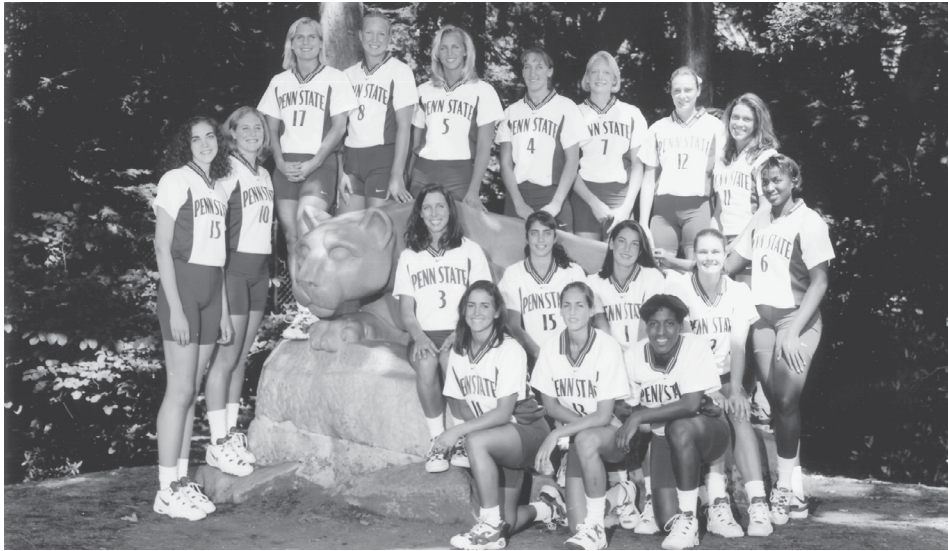

# 2014 PENN STATE WOMEN'S VOLLEYBALL

The 1997 squad finished second in the nation and captured the Big Ten title.

RECORD: 27-8, 14-6  
HEAD COACH: Russ Rose  
NCAA TOURNAMENT: Regionals

1995

**Aug. 25-26 - at NACWAA Classic (Lincoln, Neb.) (!)**