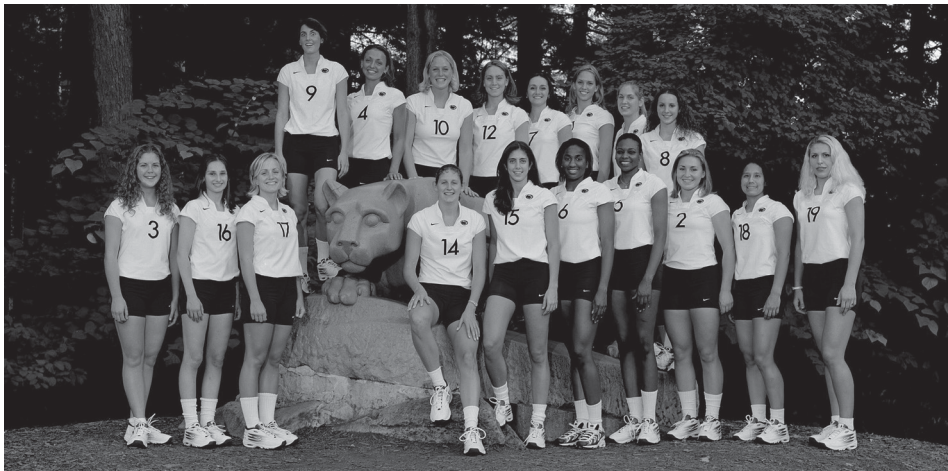

2014 PENN STATE WOMEN'S VOLLEYBALL

The 2000 team advanced to the NCAA Pacific Regional Finals in Los Angeles, Calif.

RECORD: 22-8, 14-6
HEAD COACH: Russ Rose
NCAA TOURNAMENT: Sub Regionals

2001

Aug. 31-Sept. 1 - Penn State Invitational ($)

$A31	Villanova	30-24, 30-25, 30-13	W
$S1	Loyola (Md.)	30-13, 30-14, 30-16	W
$S1	UNC	30-17, 28-30, 30-25, 28-30, 15-9	W
S4	Stanford	30-28, 26-30, 16-30, 23-30	L

Sept. 7-8 - Penn State Classic (@)

@S7	George Mason	26-30, 30-24, 30-23, 30-14	W
@S8	UNC-Asheville	30-11, 30-14, 30-8	W
@S8	Rutgers	30-24, 30-28, 30-32, 30-25	W
S15	at Long Beach State	CANCELLED	
S16	at UC-Irvine	CANCELLED	
S21	Indiana	30-28, 24-30, 30-19, 30-20	W
S22	Illinois	30-22, 30-21, 30-21	W
S26	at Ohio State	24-30, 30-28, 30-28, 29-31, 12-15	L
S29	Purdue	30-26, 30-16, 30-23	W
O5	at Wisconsin	23-30, 19-30, 31-30	L
O6	at Northwestern	30-19, 30-24, 30-23	W
O9	Youngstown State	30-23, 30-17, 30-20	W
O12	Minnesota	30-22, 30-19, 30-27	W
O13	Iowa	30-15, 30-18, 31-29	W
O19	at Michigan State	30-23, 30-24, 30-25	W
O20	at Michigan	18-30, 28-30, 27-30	L
O26	Northwestern	30-25, 30-21, 30-23	W
O27	Wisconsin	20-30, 28-30, 30-23, 30-26, 15-9	W
O31	Ohio State	19-30, 23-30, 19-30	L
N2	at Purdue	30-24, 30-20, 30-23	W
N9	at Illinois	30-17, 30-25, 30-32, 28-30, 15-17	L
N10	at Indiana	34-32, 24-30, 30-22, 30-25	W
N16	Michigan	23-30, 30-22, 26-30, 30-25, 15-9	W
N17	Michigan State	21-30, 30-32, 30-28, 28-30	L
N23	at Iowa	30-21, 30-28, 30-16	W
N24	at Minnesota	30-20, 30-26, 27-30, 28-30, 18-16	W

NCAA First/Second Rounds (University Park, Pa.)

N30	Fairfield	30-21, 30-24, 30-24	W
D1	UCLA	11-30, 28-30, 18-30	L

RECORD: 25-8, 14-6
HEAD COACH: Russ Rose
NCAA TOURNAMENT: Sub Regionals

2002

Aug. 30-31 - Penn State Invitational ($)

$A30	Rutgers	30-14, 30-10, 30-16	W
$A31	Quinnipiac	30-13, 30-11, 30-6	W
$A31	Akron	30-25, 30-26, 29-31, 30-27	W

Sept. 6-7 - at Fairfield Tournament (#)

#S6	vs. New Hampshire	30-22, 30-18, 30-20	W
#S7	vs. Seton Hall	30-18, 30-18, 30-14	W
#S8	at Fairfield	30-19, 30-17, 30-12	W

Sept. 13-14 - Penn State Classic (%)

%S13	Villanova	30-10, 30-27, 30-20	W
%S14	Morgan State	30-23, 30-22, 30-13	W
%S14	Army	30-12, 30-15, 30-17	W

Sept. 20-22 - at American Volleyball Classic (!)