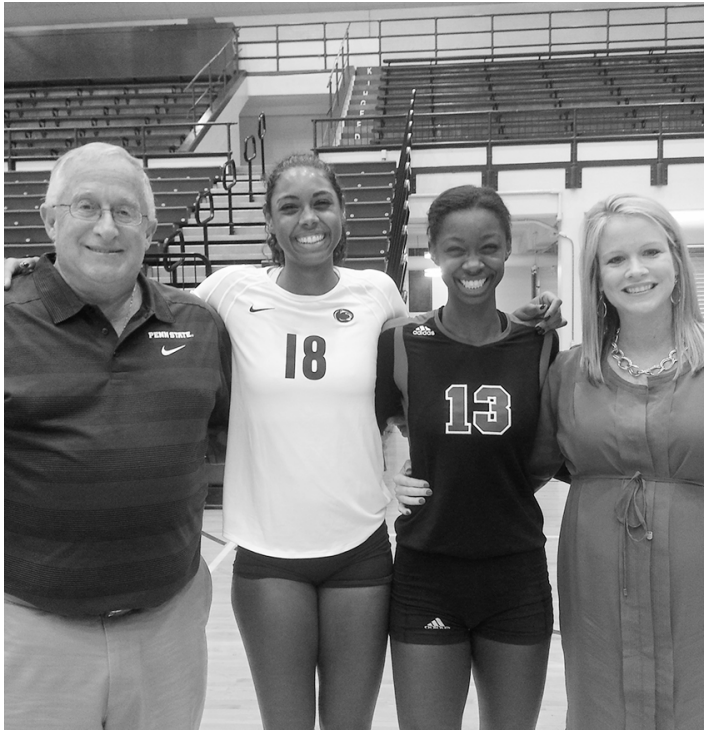

Senior Deja McClendon (Penn State) lined up across from younger sister Maya McClendon and Louisville head coach Anne Kordes in the second match of the 2013 season. The matchup marks the first and only meeting between the two sisters in Maya's freshman season.

Sister, Sister!

In Penn State's final matchup of the Penn State Invitational, three-time AVCA All-American senior Deja McClendon lined up against her sister, Maya McClendon, a freshman outside hitter for the then-No. 19-ranked Louisville Cardinals. Deja led with a team-high 17 digs, while Maya led the Cards offense with eight kills.

Can't Touch This

In the match against Indiana, the Nittany Lions posted a .507 hitting percentage against the Hoosiers, which marked the highest PSU hitting efficiency of the season against a league opponent. Penn State registered a .488 attacking percentage against Washington in the NCAA national semifinals, before hitting .458 against Iowa, rounding out the top three highest hitting clips Penn State put together during the 2013 season against Big Ten teams or in postseason play.

Overall, the Nittany Lions held their opponents to a .137 hitting percentage, which finished the year ranked first in the conference. Other than Nebraska (11/30), no Big Ten team was able to hit better than .246 against PSU, which is the attacking percentage the Huskers posted in a 3-1 loss against the Lions. Texas was the only squad to out-hit Penn State in a match this season, recording a .262 hitting clip in a five-set victory.

Who says 40's bad?

In 36 total matches played this season, Penn State held seven different opponents to less than 40 total points on nine occasions. In non-conference play, the Lions played four consecutive matches surrendering no more than 40 points, including Florida Gulf Coast (40), Albany (18), Eastern Kentucky (37) and Yale (39).

In conference play, PSU limited three different teams to less than 40 total points per game on four occasions, including Indiana (37/38), Ohio State (36/34) and Iowa (27). The 27 total points given up against the Hawkeyes marks the fewest number of points Penn State has surrendered to a Big Ten opponent since 25-point set scoring began in 2008.

Trio Earns Penn State Classic All-Tourney Honors

Seniors Katie Slay and Deja McClendon and junior Dominique Gonzalez all earned Penn State Classic all-tournament team honors for their performances on the court.

Slay earned her third all-tournament honor of the year after combining for 27 kills on the weekend, posting a team-high .649 hitting clip. Slay highlighted the weekend with 11 kills against Eastern Kentucky. She also led the team in blocking with 13 total blocks, averaging 1.44 per set.