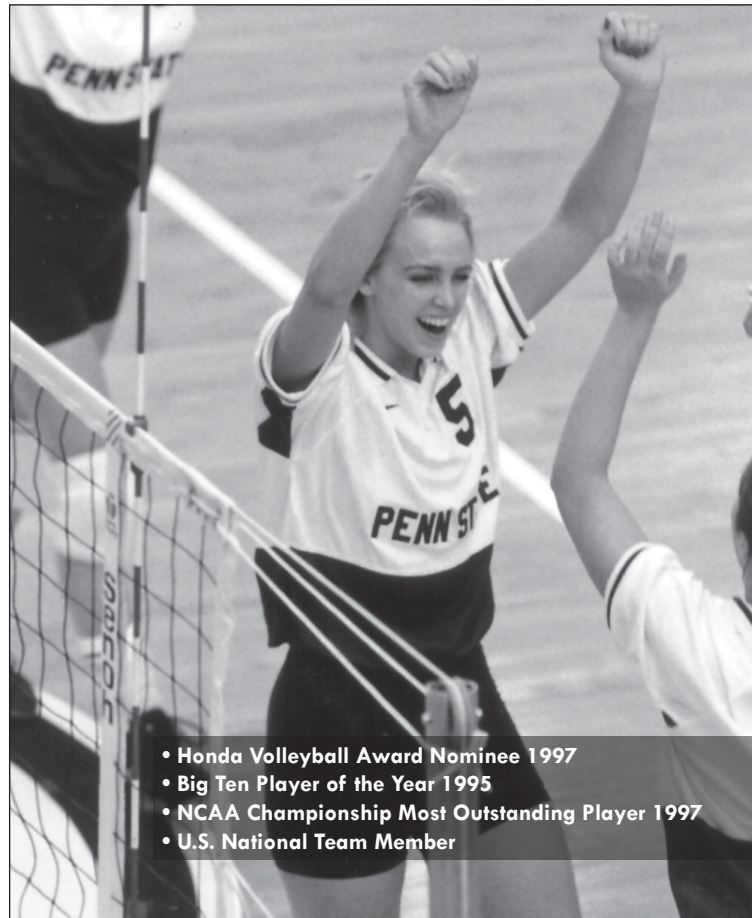

## ZEMAITIS' CAREER STATISTICS

Sets	Kills	Pct.	Asst.	Blocks
458	1,842	.304	1,005	736

- Honda Volleyball Award Nominee 1997
- Big Ten Player of the Year 1995
- NCAA Championship Most Outstanding Player 1997
- U.S. National Team Member