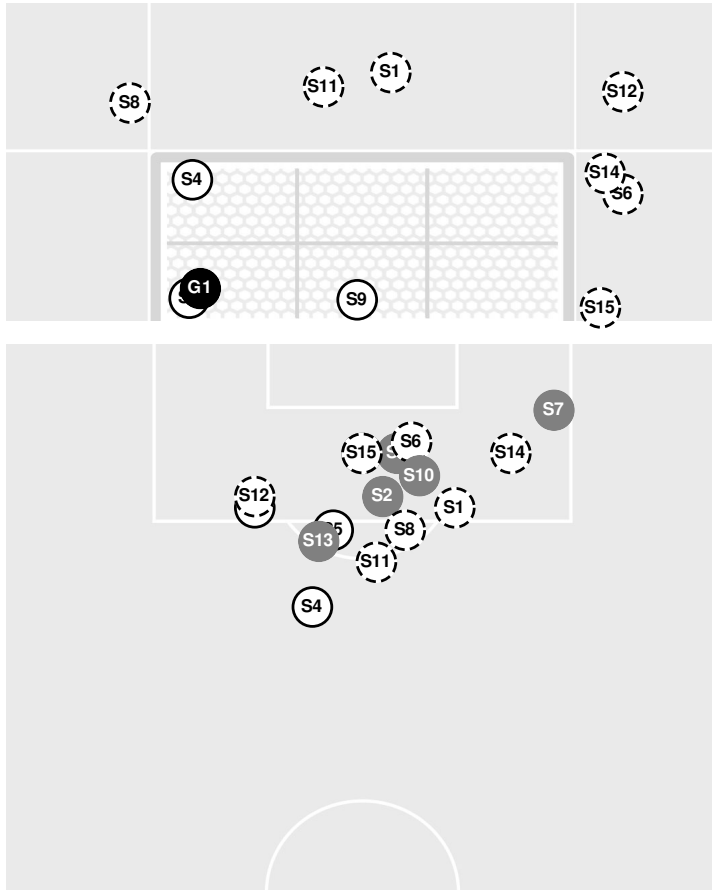

PENN ST. 0, SAINT LOUIS 1

Penn St. vs Saint Louis

9/1/2024 Robert R. Hermann Stadium, St. Louis
2024-25 Women's Soccer

Officials: Adam Drees, Andrew Strasberg, Cory Formea, Tom Kuczwaro

Shots by Half Intervals		1st Half	2nd Half
Billikens		6	10
Nittany Lions		9	6

Shot Chart

BILLIKENS

NITTANY LIONS

S Shot Off Target
 S Shot On Target
 S Blocked
 G Goal / Own Goal

Shot Summary

Official Soccer Shot Chart - Final

Penn St. vs Saint Louis

9/1/2024 Robert R. Hermann Stadium, St. Louis
2024-25 Women's Soccer