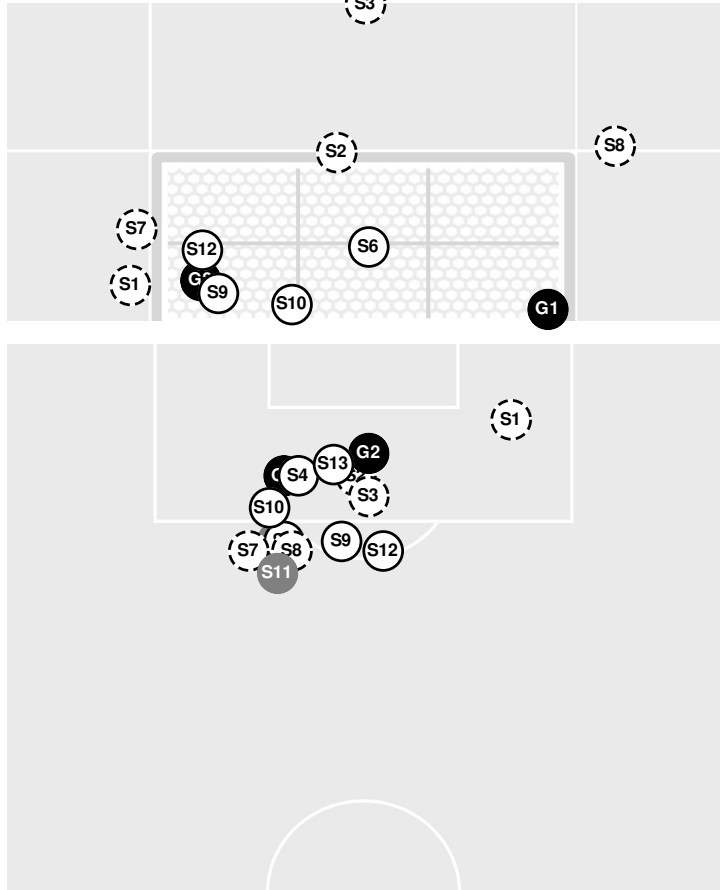

PENN ST. 0, SAINT LOUIS 1

Penn St. vs Saint Louis

9/1/2024 Robert R. Hermann Stadium, St. Louis
2024-25 Women's Soccer

Officials: Adam Drees, Andrew Strasberg, Cory Formea, Tom Kuczwaro

Shots by Half Intervals		1st Half	2nd Half
Billikens		6	10
Nittany Lions		9	6

Shot Chart

BILLIKENS

NITTANY LIONS

S Shot Off Target
 S Shot On Target
 S Blocked
 G Goal / Own Goal

Shot Summary

Official Soccer Shot Chart - Final

Penn St. vs Saint Louis

9/1/2024 Robert R. Hermann Stadium, St. Louis
2024-25 Women's Soccer