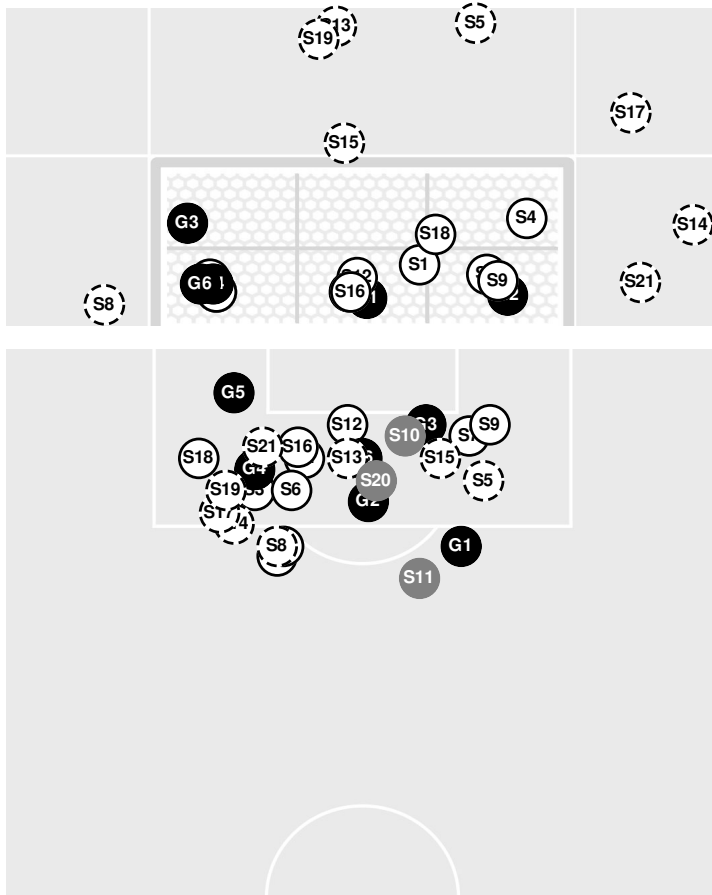

MICHIGAN 0, PENN ST. 2

- 71:00 Foul on Michigan.
- 71:00 Nittany Lions Schiemann, Mieke PENALTY KICK GOAL.

MICHIGAN 0, PENN ST. 3

- 71:00 Wolverines substitution: Ervin, Elle for Burrell, Kali.
- 71:00 Wolverines substitution: Prych, Gabrielle for Zugay, Abby.
- 72:07 Foul on Michigan.
- 72:15 Yellow card on Wolverines League, Aniyah.
- 72:48 Nittany Lions substitution: Cooke, Rebecca for Schiemann, Mieke.
- 72:57 Shot by Nittany Lions Kulpa, Aubrey HIGH.
- 73:58 Shot by Nittany Lions Borgen, Olivia WIDE RIGHT.
- 74:10 Wolverines substitution: Mangat, Syah for Harshe, Beanie.
- 74:48 Foul on Penn St..
- 75:15 Nittany Lions substitution: Olive, Devon for Borgen, Olivia.
- 76:00 Shot by Nittany Lions Cooke, Rebecca HIGH.
- 76:32 Shot by Nittany Lions Cooke, Rebecca, SAVE Sparkowski, Stephanie.
- 76:49 Shot by Nittany Lions Kershner, Elle WIDE RIGHT.
- 77:35 Shot by Nittany Lions Cooke, Rebecca, SAVE Sparkowski, Stephanie.
- 77:40 Corner kick by Nittany Lions [77:40].
- 79:05 Shot by Nittany Lions Kershner, Elle HIGH.
- 79:19 Wolverines substitution: Brennan, Taylor for Sargent, Sierra.
- 79:19 Wolverines substitution: Lang, Jenna for Bosley, Lilley.
- 81:59 Shot by Nittany Lions Cooke, Rebecca BLOCKED.
- 85:16 Wolverines substitution: Zugay, Abby for Prych, Gabrielle.
- 86:03 Shot by Nittany Lions Raich, Julia WIDE RIGHT.
- 87:00 Offside against Penn St..
- 89:41 Offside against Penn St..
- 90:00 End of period [90:00].

MICHIGAN 0, PENN ST. 3

Michigan vs Penn St.

9/12/2024 Jeffrey Field, University Park, Pa.
2024 Penn State Women's Soccer

Officials: Laura Snyder, Ashley Smyda, Ryan Smith, Max Campbell

Shots by Half Intervals	Nittany Lions	1st Half	2nd Half	
		Wolverines	12	15

Shot Chart

NITTANY LIONS

WOLVERINES

S Shot Off Target
 S Shot On Target
 S Blocked
 G Goal / Own Goal

Shot Summary

Michigan vs Penn St.

9/12/2024 Jeffrey Field, University Park, Pa.
2024 Penn State Women's Soccer