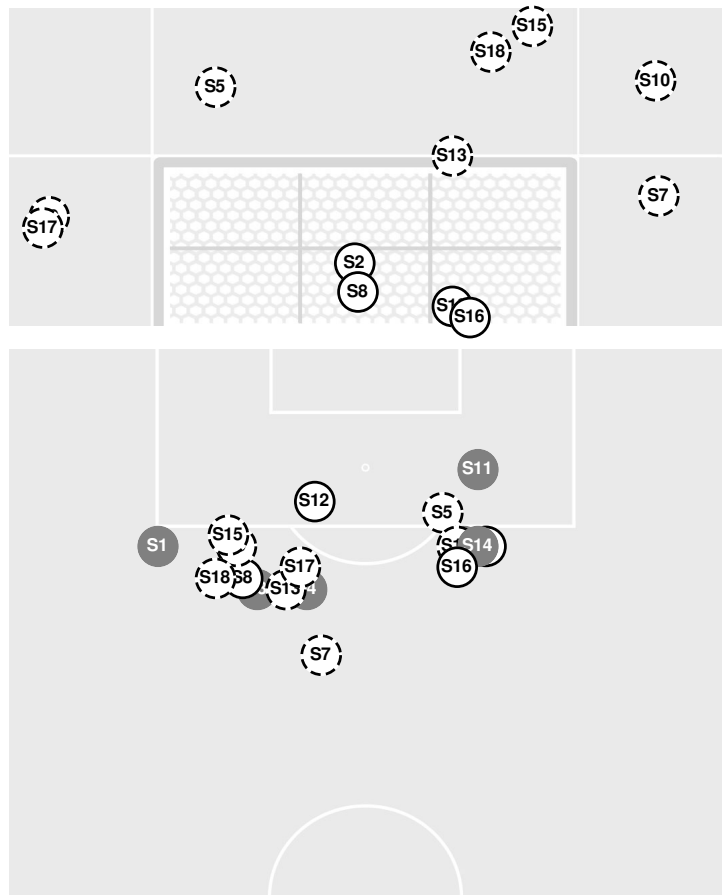

MICHIGAN 0, PENN ST. 2

- 71:00 Foul on Michigan.
- 71:00 Nittany Lions Schiemann, Mieke PENALTY KICK GOAL.

MICHIGAN 0, PENN ST. 3

- 71:00 Wolverines substitution: Ervin, Elle for Burrell, Kali.
- 71:00 Wolverines substitution: Prych, Gabrielle for Zugay, Abby.
- 72:07 Foul on Michigan.
- 72:15 Yellow card on Wolverines League, Aniyah.
- 72:48 Nittany Lions substitution: Cooke, Rebecca for Schiemann, Mieke.
- 72:57 Shot by Nittany Lions Kulpa, Aubrey HIGH.
- 73:58 Shot by Nittany Lions Borgen, Olivia WIDE RIGHT.
- 74:10 Wolverines substitution: Mangat, Syah for Harshe, Beanie.
- 74:48 Foul on Penn St..
- 75:15 Nittany Lions substitution: Olive, Devon for Borgen, Olivia.
- 76:00 Shot by Nittany Lions Cooke, Rebecca HIGH.
- 76:32 Shot by Nittany Lions Cooke, Rebecca, SAVE Sparkowski, Stephanie.
- 76:49 Shot by Nittany Lions Kershner, Elle WIDE RIGHT.
- 77:35 Shot by Nittany Lions Cooke, Rebecca, SAVE Sparkowski, Stephanie.
- 77:40 Corner kick by Nittany Lions [77:40].
- 79:05 Shot by Nittany Lions Kershner, Elle HIGH.
- 79:19 Wolverines substitution: Brennan, Taylor for Sargent, Sierra.
- 79:19 Wolverines substitution: Lang, Jenna for Bosley, Lilley.
- 81:59 Shot by Nittany Lions Cooke, Rebecca BLOCKED.
- 85:16 Wolverines substitution: Zugay, Abby for Prych, Gabrielle.
- 86:03 Shot by Nittany Lions Raich, Julia WIDE RIGHT.
- 87:00 Offside against Penn St..
- 89:41 Offside against Penn St..
- 90:00 End of period [90:00].

MICHIGAN 0, PENN ST. 3

Michigan vs Penn St.

9/12/2024 Jeffrey Field, University Park, Pa.
2024 Penn State Women's Soccer

Officials: Laura Snyder, Ashley Smyda, Ryan Smith, Max Campbell

Shots by Half Intervals	Nittany Lions	1st Half	2nd Half	
		Wolverines	12	15

Shot Chart

NITTANY LIONS

WOLVERINES

S Shot Off Target
 S Shot On Target
 S Blocked
 G Goal / Own Goal

Shot Summary

Michigan vs Penn St.

9/12/2024 Jeffrey Field, University Park, Pa.
2024 Penn State Women's Soccer