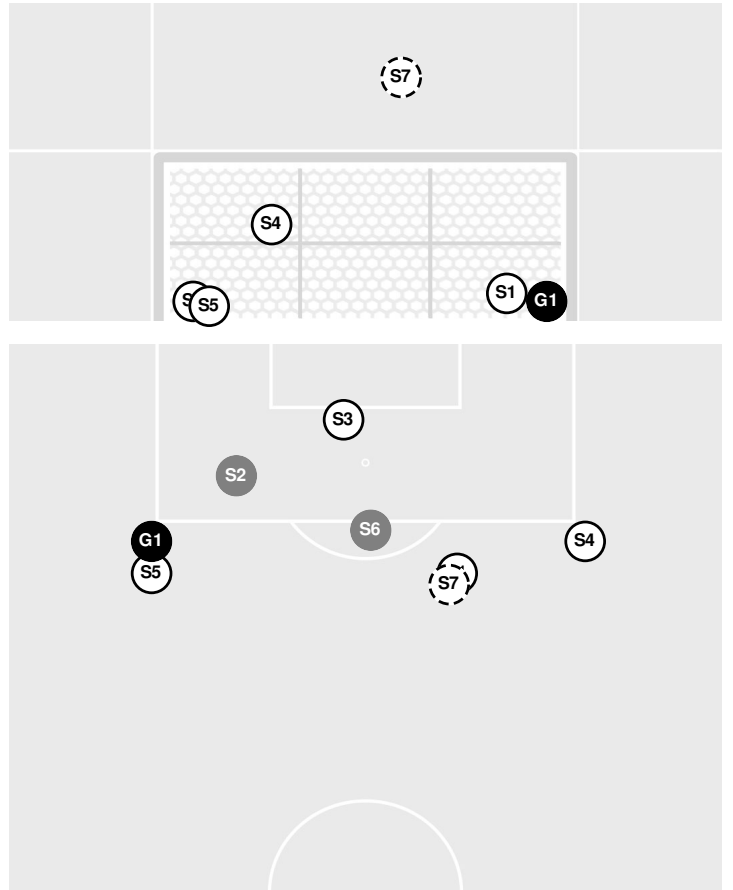

COLUMBIA 1, PENN ST. 0

- 83:22 Lions substitution: Cohn, Sam for Berry, Charlyse.
- 83:22 Nittany Lions substitution: Martin, Molly for Gleason, Riley.
- 84:56 Foul on Columbia.
- 85:34 Foul on Columbia.
- 86:20 Foul on Penn St..
- 86:55 Nittany Lions substitution: Wilson, Natalie for Kulpa, Aubrey.
- 86:55 Lions substitution: Berry, Charlyse for Akanyirige, Angel.
- 87:36 Lions substitution: Ojo, Marcia for Tabion, Maia.
- 88:13 Corner kick by Lions [88:13].
- 88:28 Shot by Lions Cavaliere, Sophia BLOCKED.
- 89:00 Shot by Nittany Lions MacBean, Kaitlyn WIDE LEFT.
- 89:58 Shot by Lions Berry, Charlyse HIGH.
- 90:00 End of period [90:00].

COLUMBIA 1, PENN ST. 0

Shots by Half Intervals

Nittany Lions
Lions

	1st Half	2nd Half
Nittany Lions	6	3
Lions	3	5

Shot Chart

NITTANY LIONS

LIONS

S Shot Off Target
 S Shot On Target
 S Blocked
 G Goal / Own Goal

Shot Summary

NITTANY LIONS

No	Time	Player	Description
S1	2'	14, Kaitlyn MacBean	Blocked
S2	7'	14, Kaitlyn MacBean	
S3	14'	15, Devon Olive	
G1	16'	11, Jordan Fusco	
G2	38'	25, Mieke Schiemann	
S4	42'	24, Elle Kershner	
S5	52'	14, Kaitlyn MacBean	Blocked
S6	62'	27, Rebecca Cooke	
S7	89'	14, Kaitlyn MacBean	