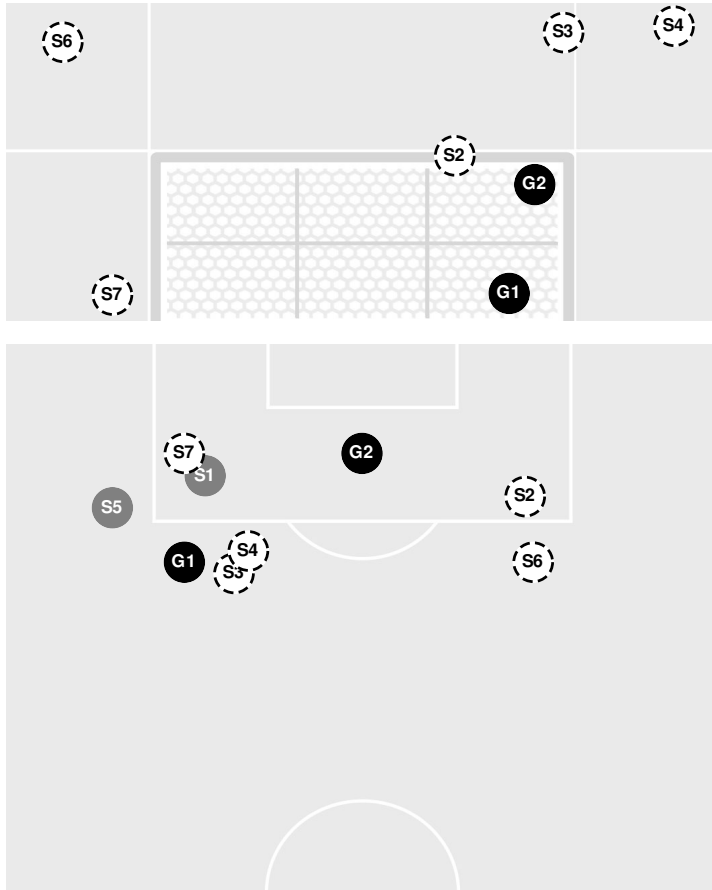

COLUMBIA 1, PENN ST. 0

- 83:22 Lions substitution: Cohn, Sam for Berry, Charlyse.
- 83:22 Nittany Lions substitution: Martin, Molly for Gleason, Riley.
- 84:56 Foul on Columbia.
- 85:34 Foul on Columbia.
- 86:20 Foul on Penn St..
- 86:55 Nittany Lions substitution: Wilson, Natalie for Kulpa, Aubrey.
- 86:55 Lions substitution: Berry, Charlyse for Akanyirige, Angel.
- 87:36 Lions substitution: Ojo, Marcia for Tabion, Maia.
- 88:13 Corner kick by Lions [88:13].
- 88:28 Shot by Lions Cavaliere, Sophia BLOCKED.
- 89:00 Shot by Nittany Lions MacBean, Kaitlyn WIDE LEFT.
- 89:58 Shot by Lions Berry, Charlyse HIGH.
- 90:00 End of period [90:00].

COLUMBIA 1, PENN ST. 0

Shots by Half Intervals

Nittany Lions
Lions

	1st Half	2nd Half
Nittany Lions	6	3
Lions	3	5

Shot Chart

NITTANY LIONS

LIONS

S Shot Off Target
 S Shot On Target
 S Blocked
 G Goal / Own Goal

Shot Summary

NITTANY LIONS

No	Time	Player	Description
S1	2'	14, Kaitlyn MacBean	Blocked
S2	7'	14, Kaitlyn MacBean	
S3	14'	15, Devon Olive	
G1	16'	11, Jordan Fusco	
G2	38'	25, Mieke Schiemann	
S4	42'	24, Elle Kershner	
S5	52'	14, Kaitlyn MacBean	Blocked
S6	62'	27, Rebecca Cooke	
S7	89'	14, Kaitlyn MacBean	