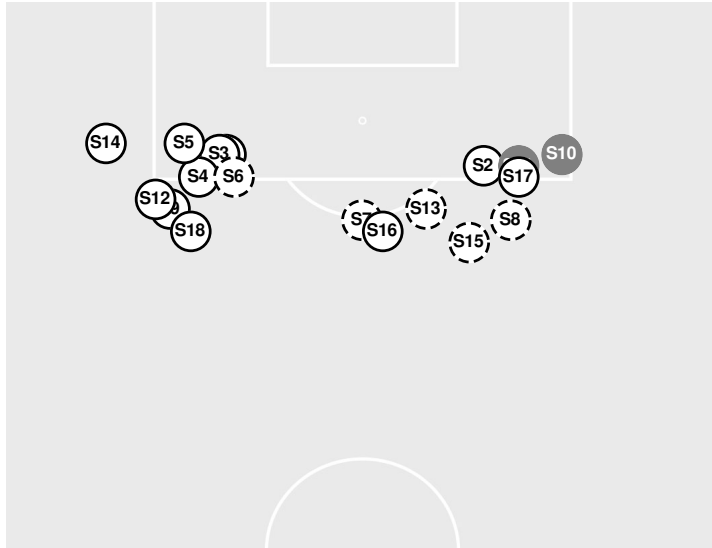

MICHIGAN ST. 0, PENN ST. 0

Official Soccer Shot Chart - Final
Michigan St. vs Penn St.
 9/22/2024 Jeffrey Field, University Park, Pa.
 2024 Penn State Women's Soccer

Match Time: 2:00 PM
Match Duration: 02:05
Attendance: 2045

Officials: Srdan Ninkovic, Paul Deverse, Taylor Bombalski, Michael Matlock

Shots by Half Intervals	Nittany Lions Spartans	1st Half	2nd Half
		9 6	9 6

Shot Chart

NITTANY LIONS

SPARTANS

S Shot Off Target
 S Shot On Target
 S Blocked
 G Goal / Own Goal

Shot Summary

Official Soccer Shot Chart - Final
Michigan St. vs Penn St.
9/22/2024 Jeffrey Field, University Park, Pa.
2024 Penn State Women's Soccer

Match Time: 2:00 PM
Match Duration: 02:05
Attendance: 2045