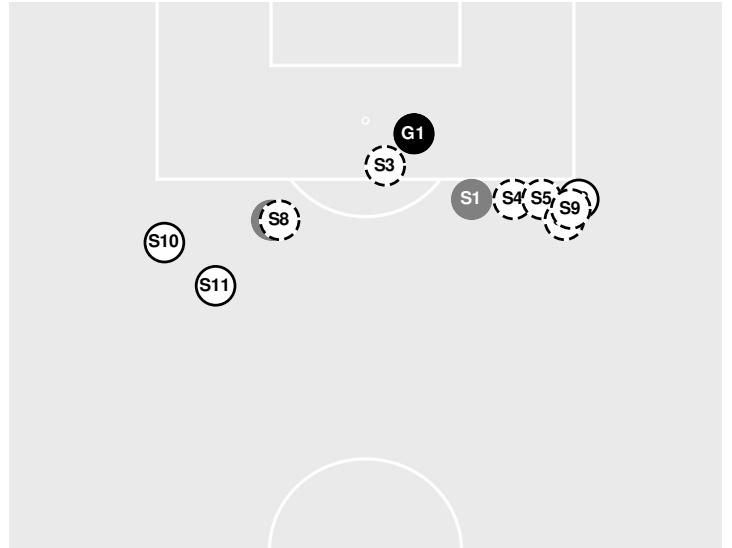

Officials: Srdan Ninkovic, Paul Deverse, Taylor Bombalski, Michael Matlock

Shots by Half Intervals	Nittany Lions Spartans	1st Half	2nd Half
		9 6	9 6

Shot Chart

NITTANY LIONS

SPARTANS

S Shot Off Target
 S Shot On Target
 S Blocked
 G Goal / Own Goal